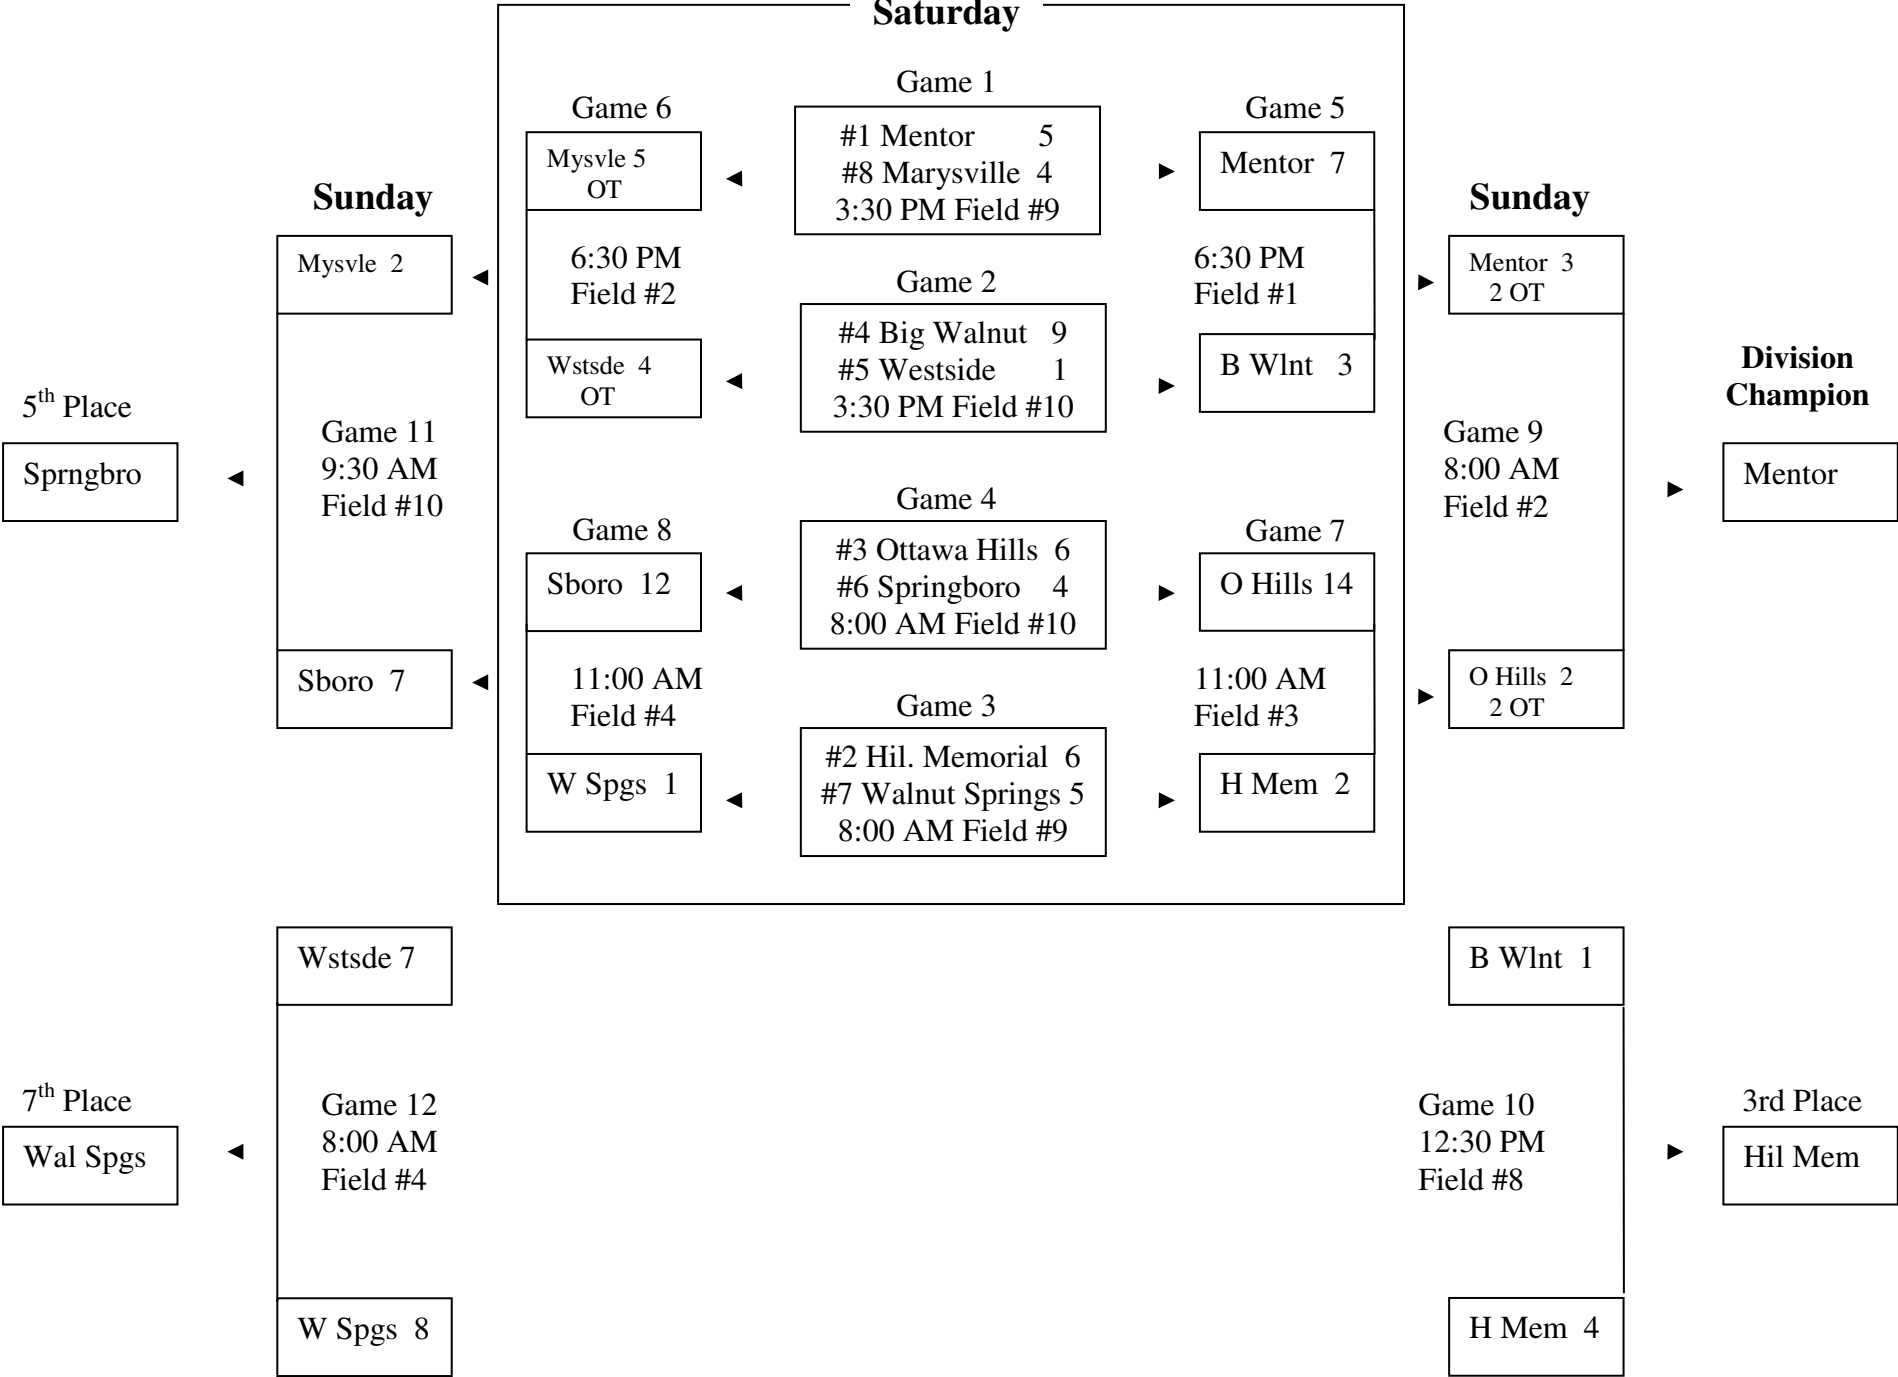

Visitation

3rd Place

Fairfield

Division V – Blue Section

Saturday

Division Championships

Division I

Red Section