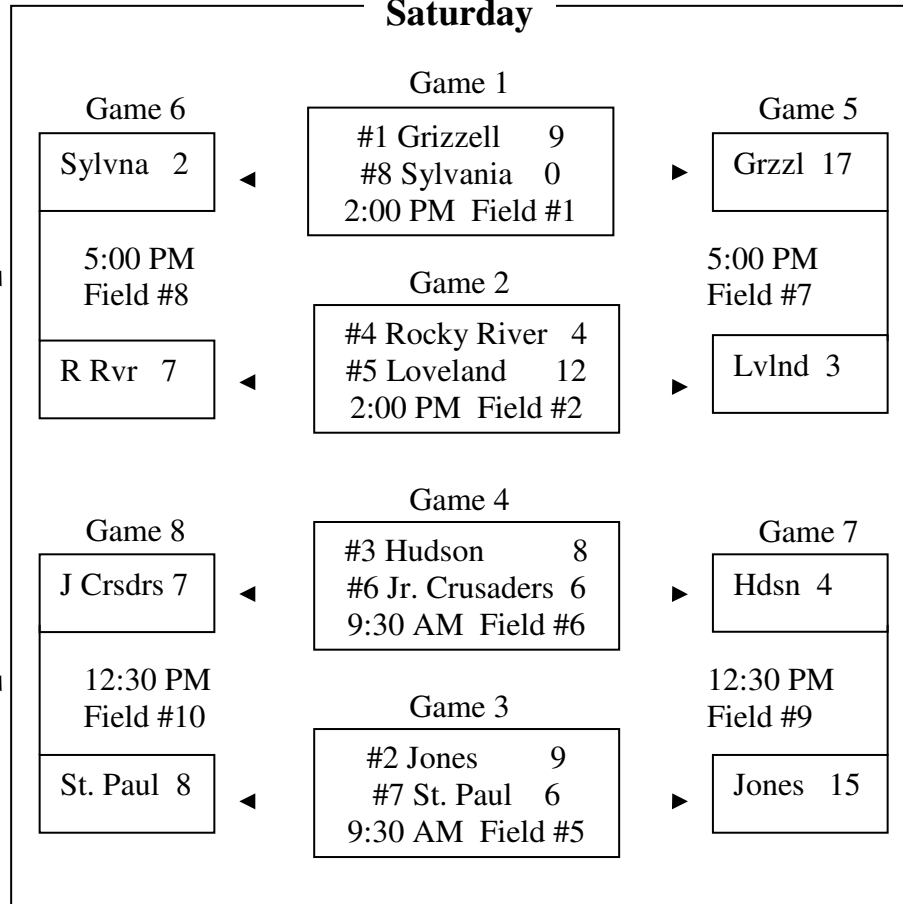

Division I – Red Section

Saturday