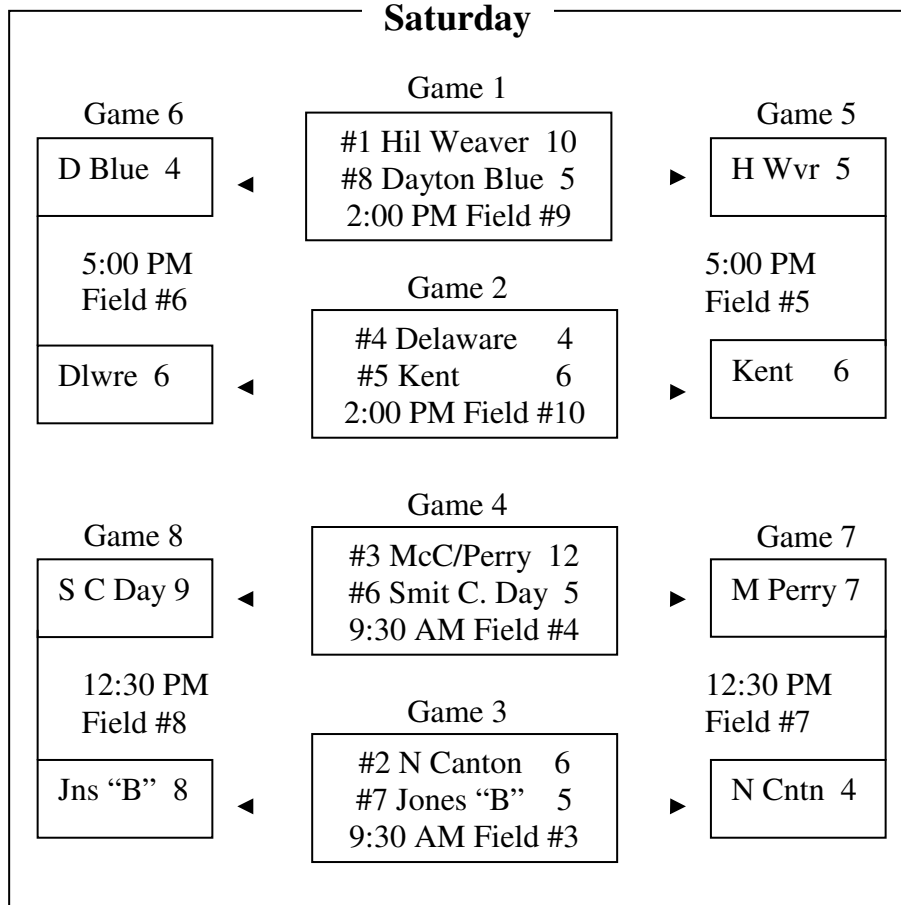

Division II – Red Section

Saturday