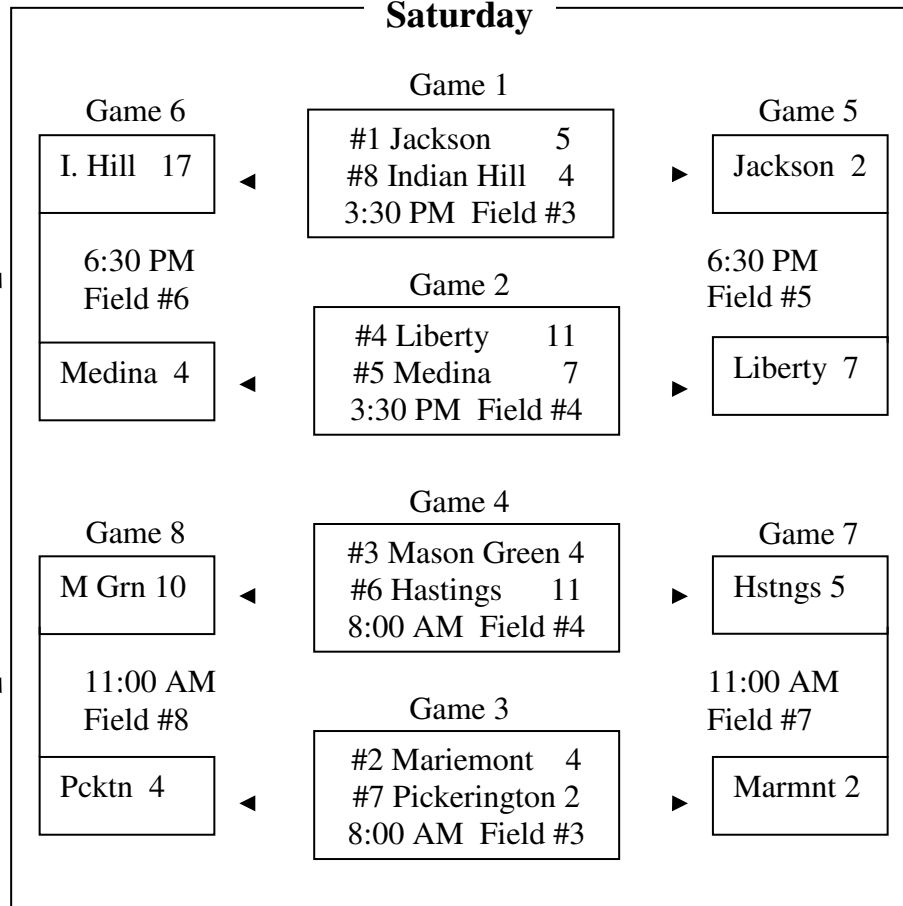

Division I – Blue Section

Saturday