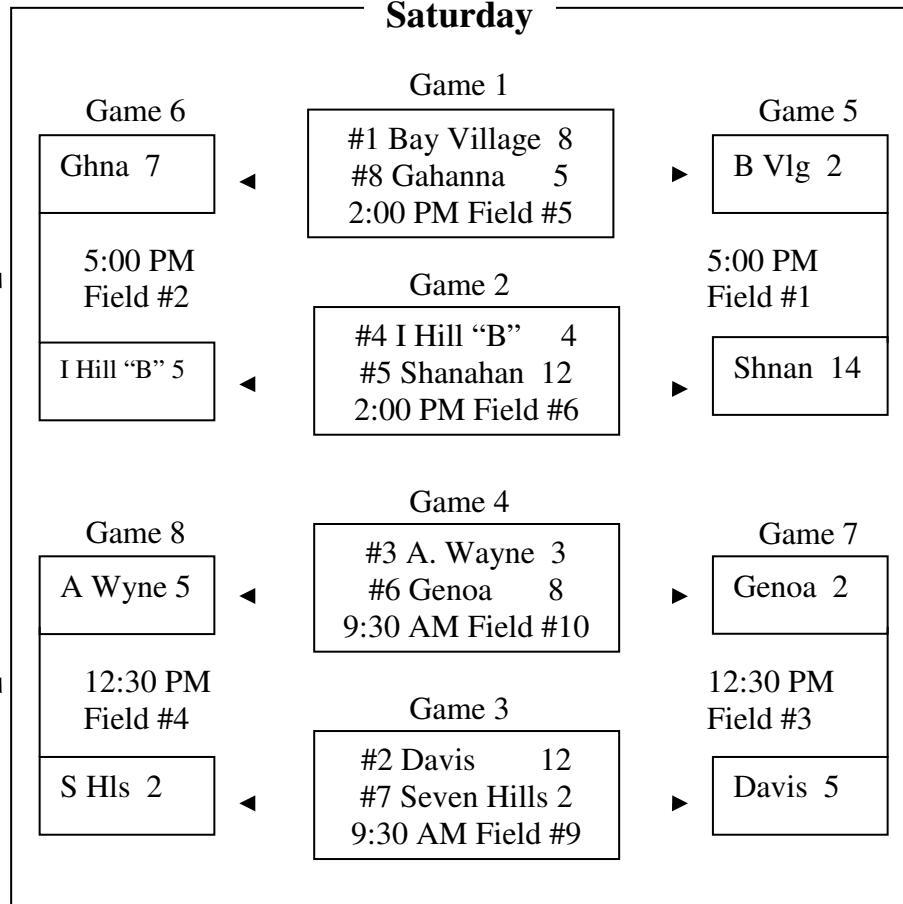

Division IV – Red Section

Saturday