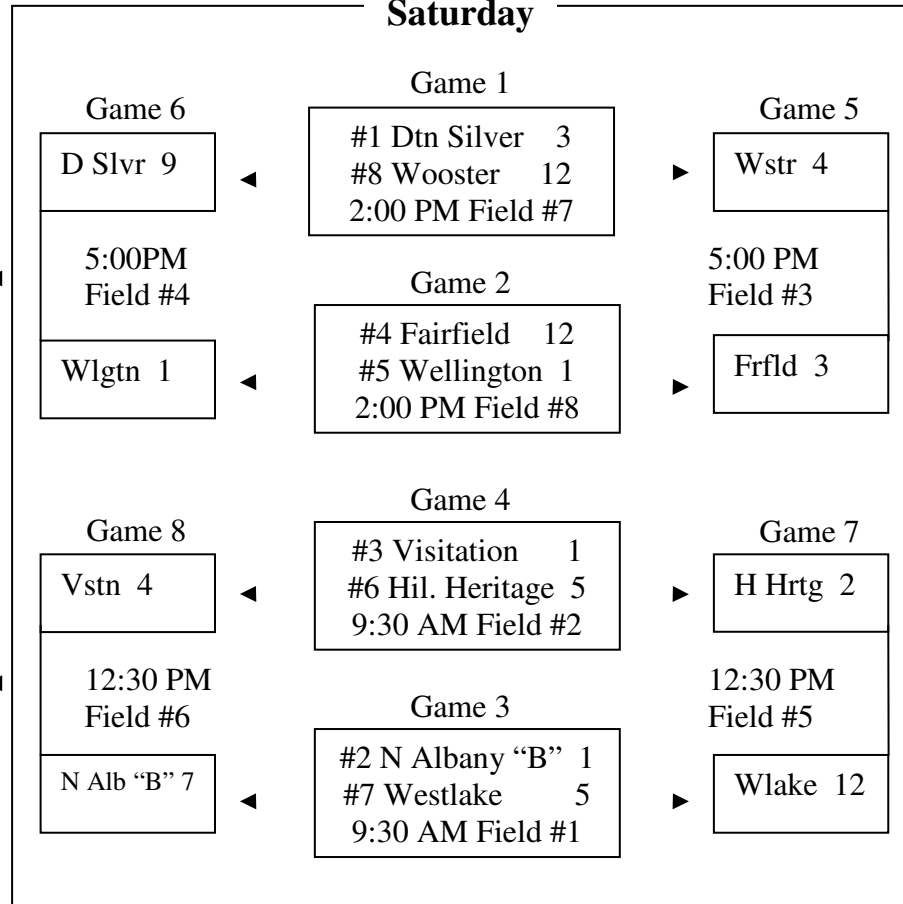

Division V – Red Section

Saturday