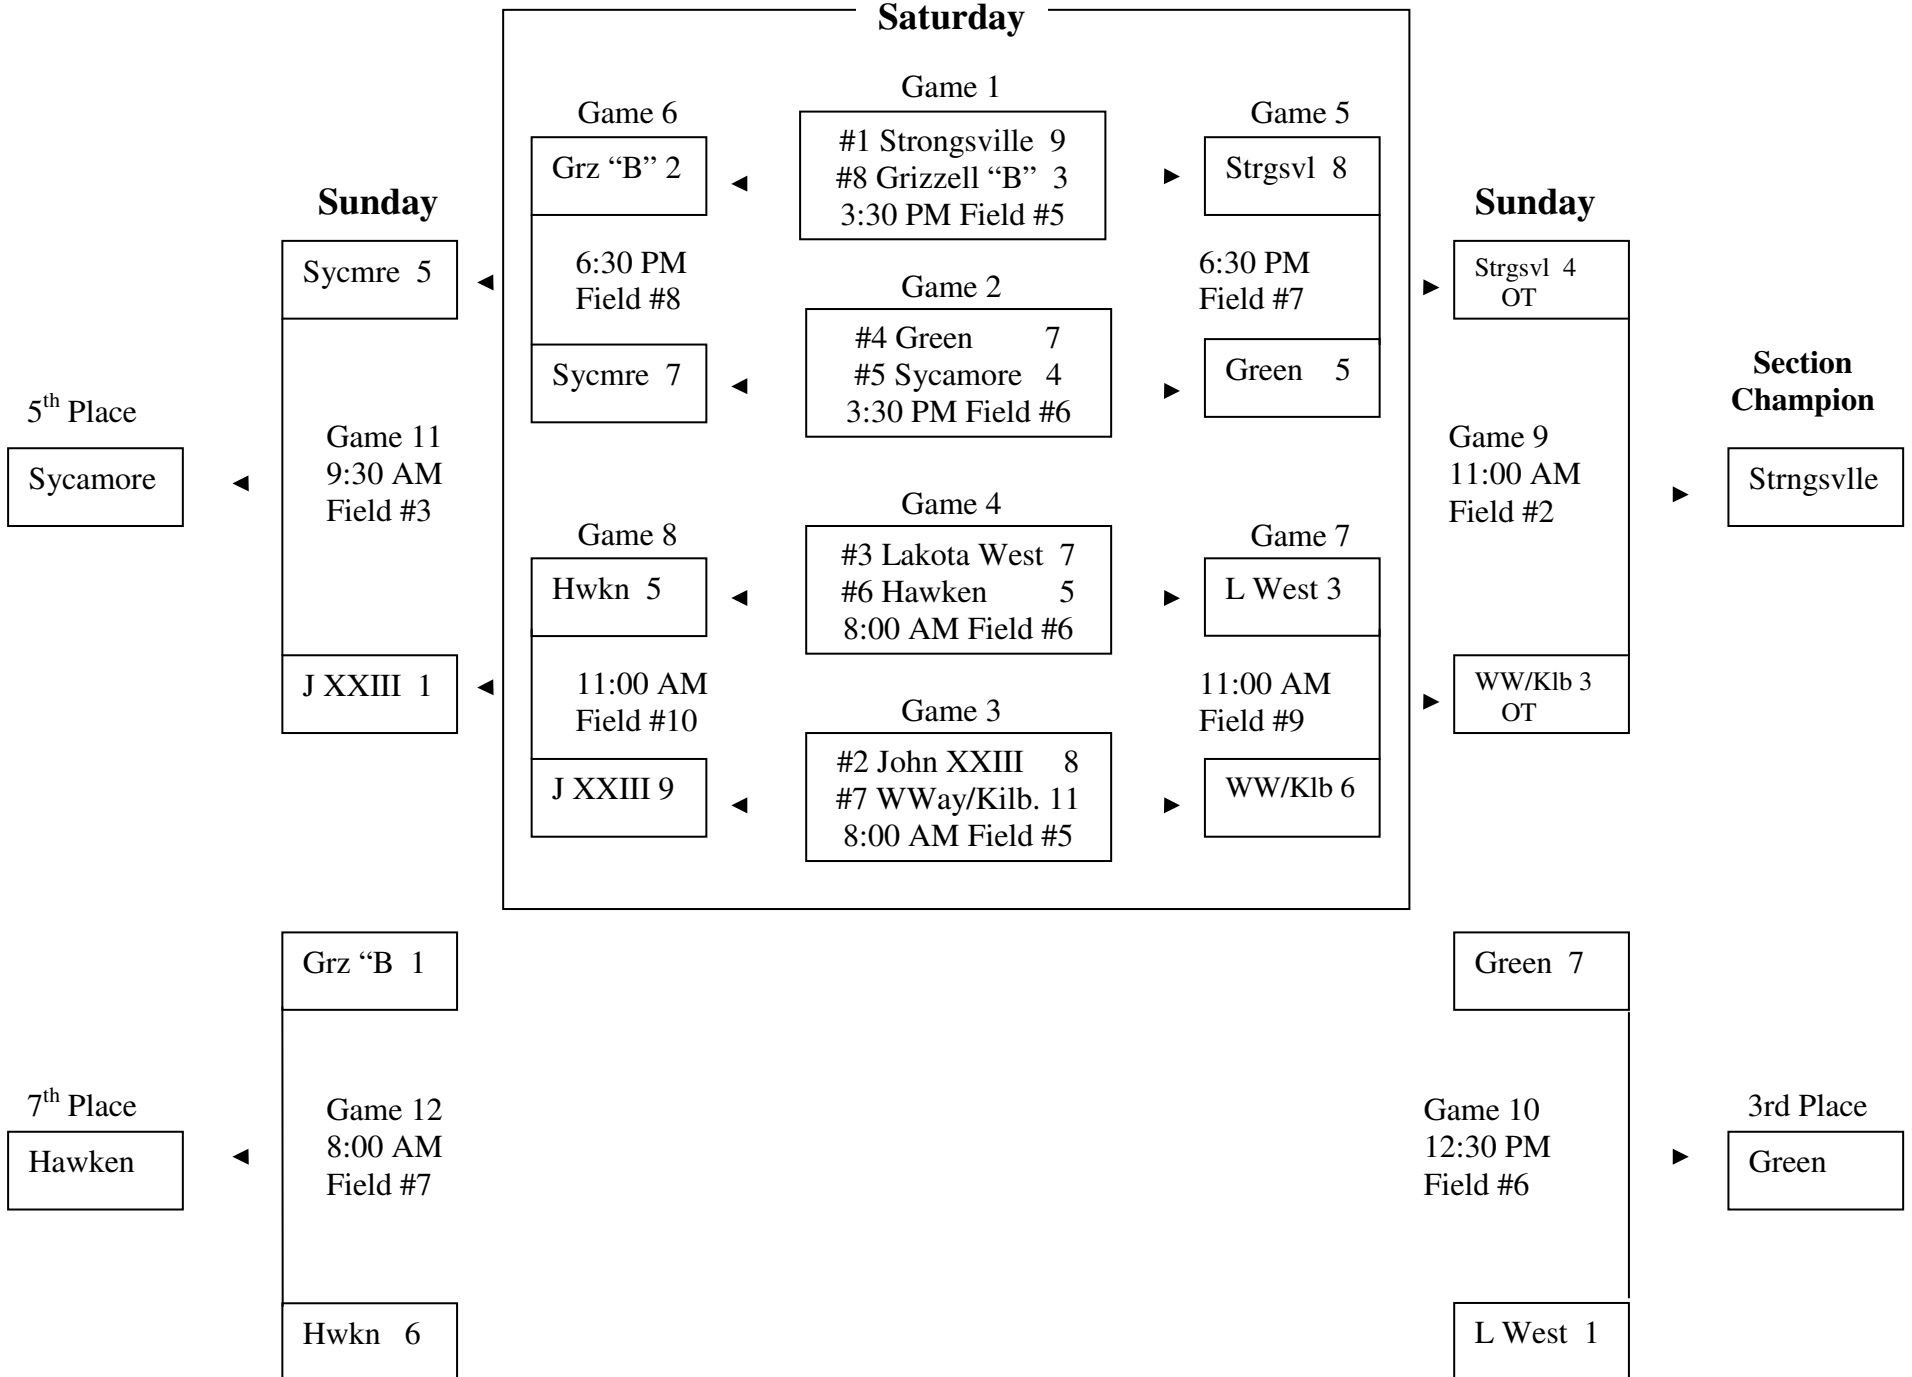

Division III – Blue Section

Saturday