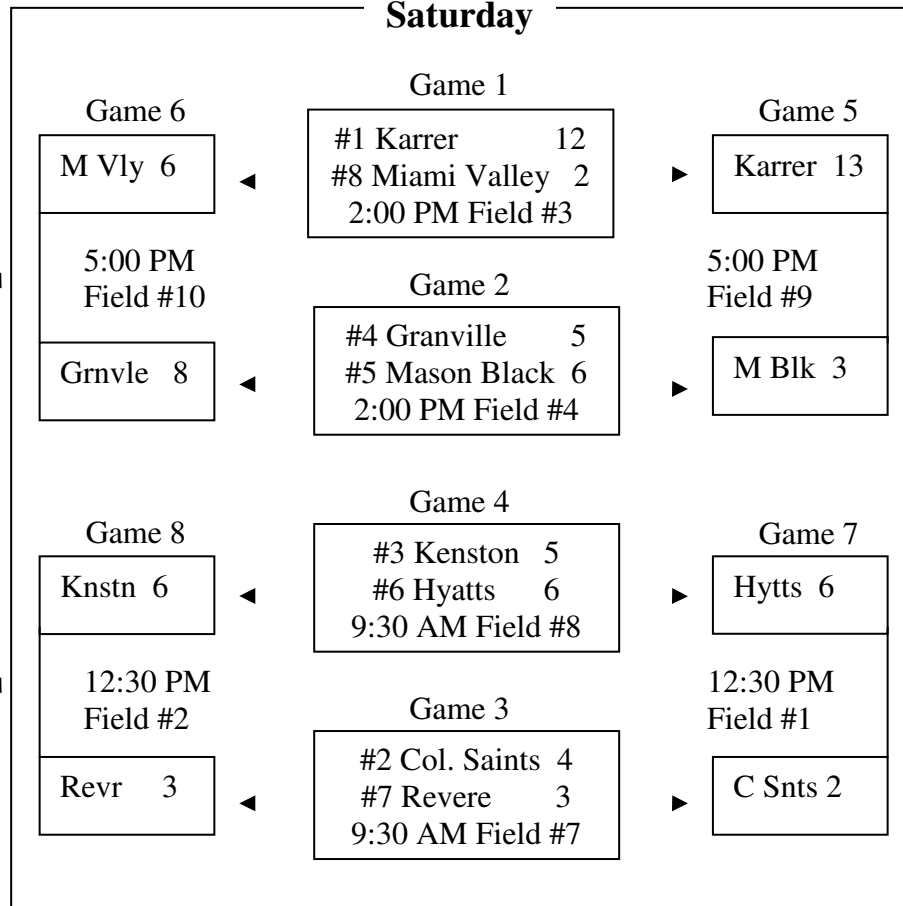

3rd Place
Orange

5th Place

N Albany

7th Place

Lkta East

Division III – Red Section

Saturday

Sunday