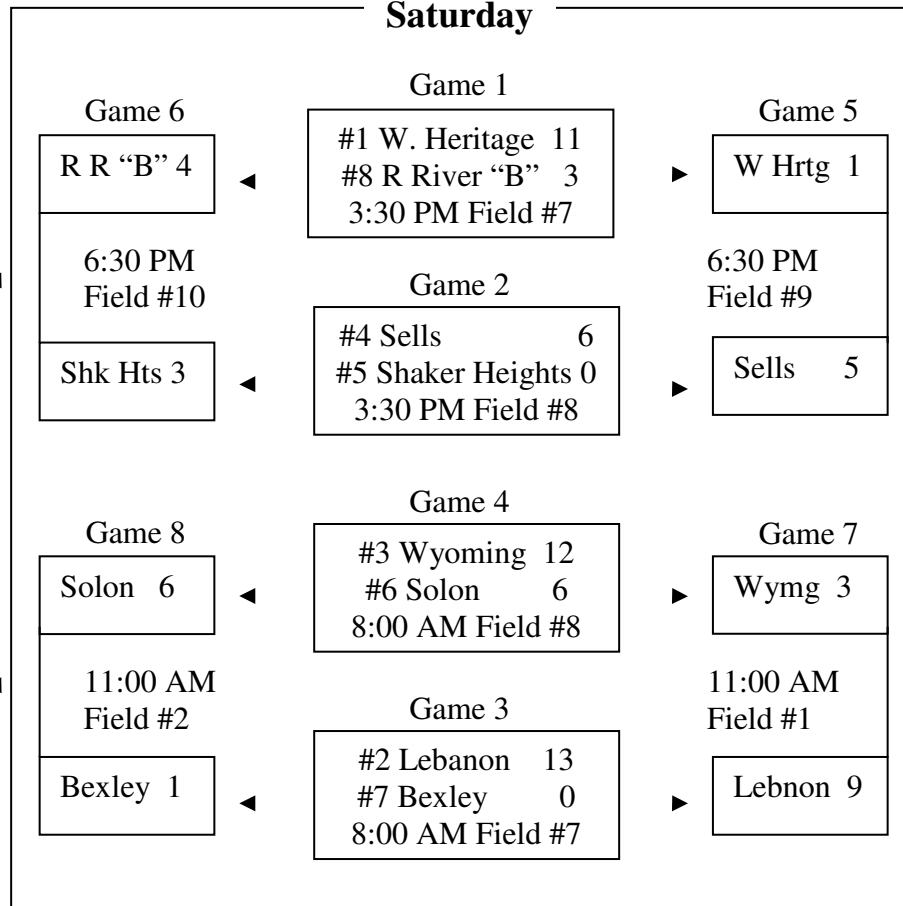

3rd Place
Orange

5th Place

N Albany

7th Place

Lkta East

Division III – Red Section

Saturday

Sunday

Saturday

Sunday

Sunday

**Section
Champion**

5th Place

7th Place

3rd Place

Division V – Red Section