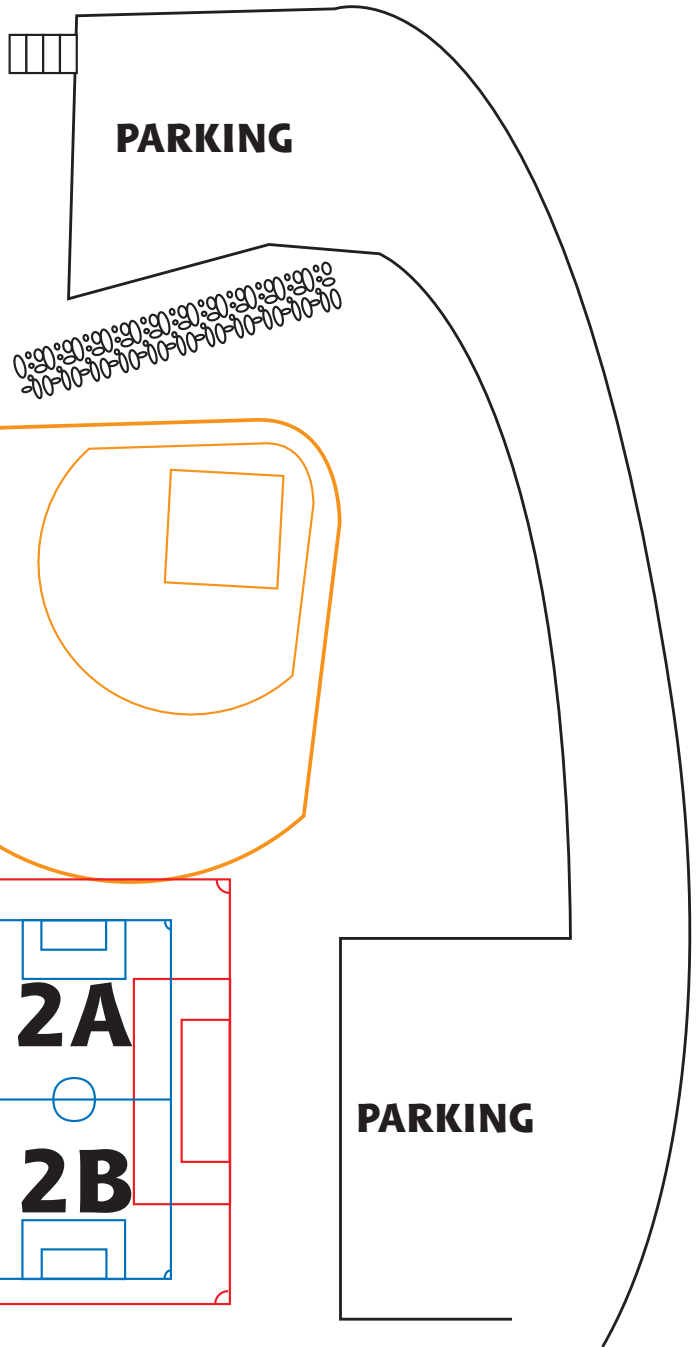

EXCHANGE NORTH 1
 (Route 1 side of ExNorth)
 6v6 REC Division B

EXCHANGE NORTH
 FULL FIELD 11v11

EXCHANGE NORTH 2
 (Surf Club side of ExNorth)
 6v6 REC Division B

EXCHANGE MIDDLE
 8v8, U10-12
 Classic & Travel Rec

EXCHANGE SOFTBALL
 5v5 Division A (Gr 1&2) REC
DIVISION A ONLY

EXCHANGE FOOTBALL
 6v6 REC Division B

PARKING