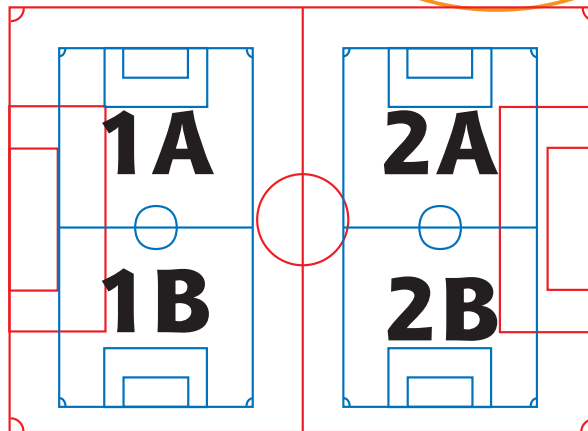

EXCHANGE NORTH 1
 (Route 1 side of ExNorth)
 6v6 REC Division B

EXCHANGE NORTH
 FULL FIELD 11v11

EXCHANGE NORTH 2
 (Surf Club side of ExNorth)
 6v6 REC Division B

EXCHANGE MIDDLE
 8v8, U10-12
 Classic & Travel Rec

EXCHANGE SOFTBALL
 5v5 Division A (Gr 1&2) REC
DIVISION A ONLY

EXCHANGE FOOTBALL
 6v6 REC Division B

PARKING