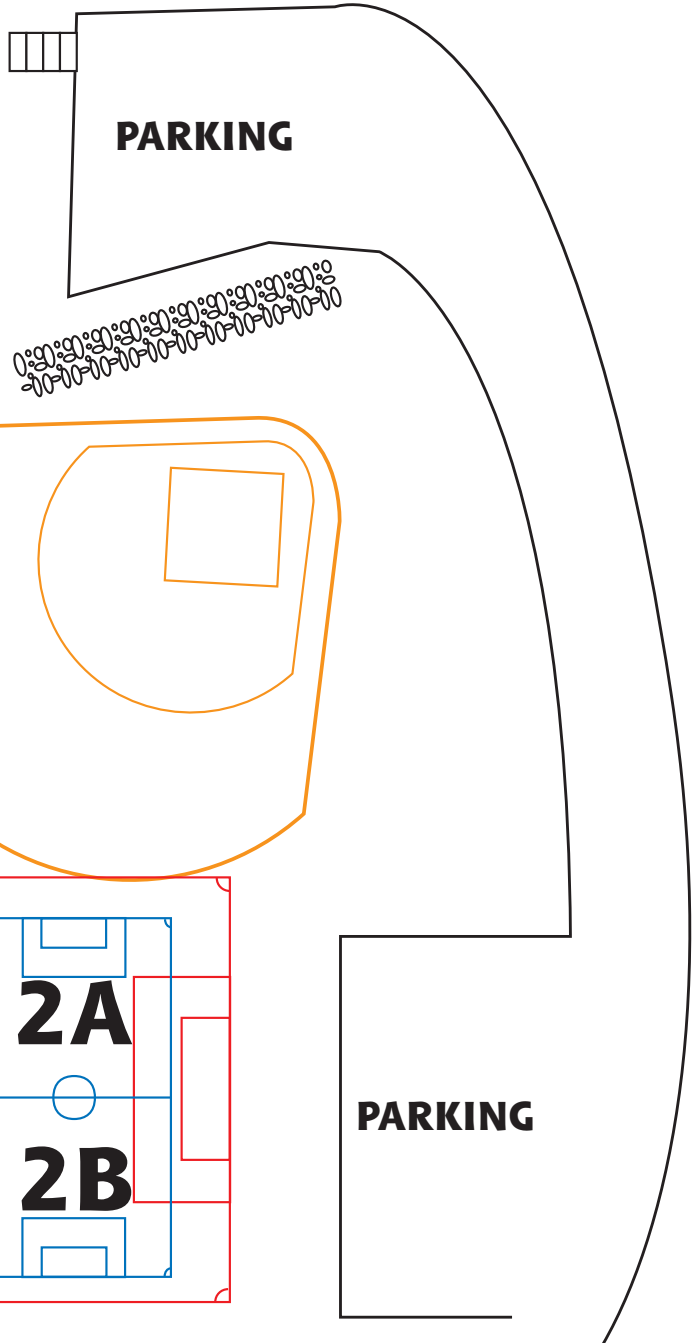

EXCHANGE NORTH 1
 (Route 1 side of ExNorth)
 6v6 REC Division B

EXCHANGE NORTH
 FULL FIELD 11v11

EXCHANGE NORTH 2
 (Surf Club side of ExNorth)
 6v6 REC Division B

EXCHANGE MIDDLE
 8v8, U10-12
 Classic & Travel Rec

EXCHANGE SOFTBALL
 5v5 Division A (Gr 1&2) REC
DIVISION A ONLY

EXCHANGE FOOTBALL
 6v6 REC Division B