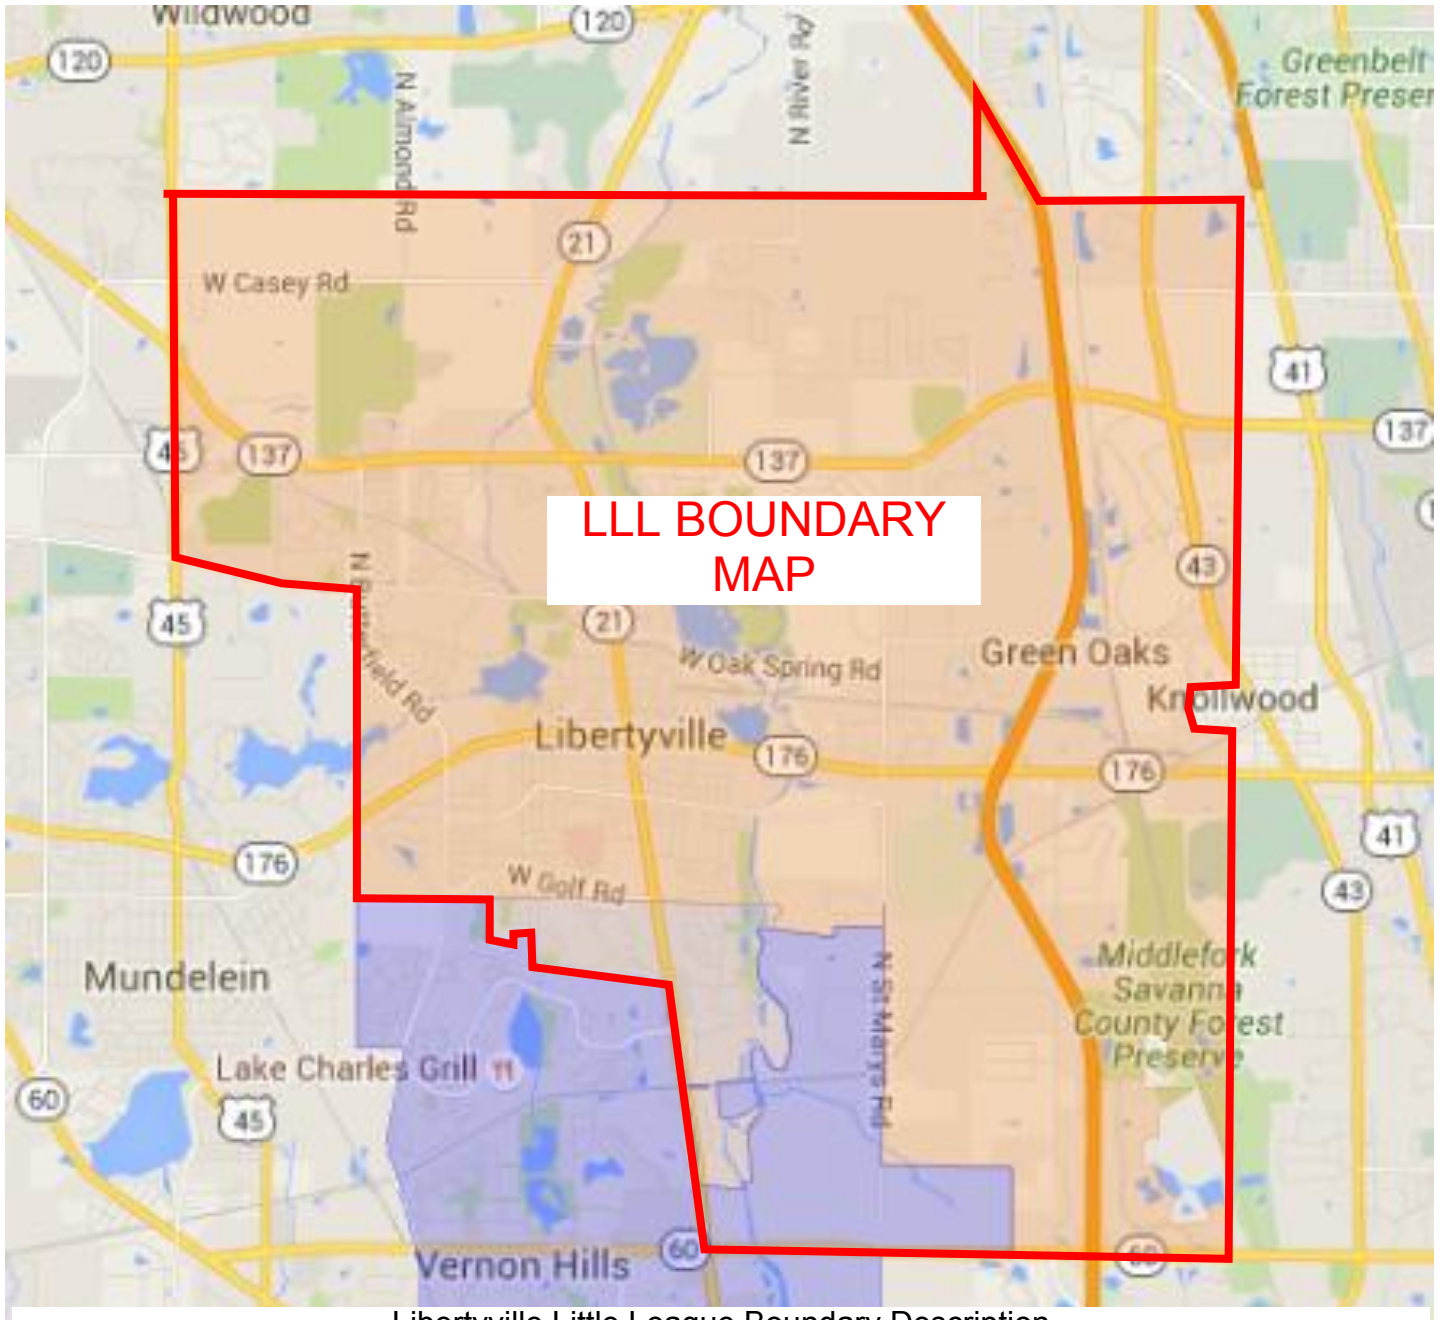

LIBERTYVILLE LITTLE LEAGUE BOUNDARY MAP

Revised 2016

Libertyville Little League Boundary Description

The Northwest corner being the intersection of Rte 45 and the Libertyville/Warren Township line, from that point East, the Northern Boundary is the Libertyville/Warren Township Boundary to the Northeast corner of the Community High School District 128 Boundary, from that point South, the Eastern Boundary is the Community High School District 128 Boundary to the Southeast Corner at Rte 60. From that point West along Rte 60 to Rte 21 (Milwaukee Ave), then North on Rte 21 to the south Boundary of the Village of Libertyville, West on this boundary to the West boundary of the Village, North on this line to Winchester Road, West on Winchester Road to Rte 45, North on Rte 45 to the Northwest corner starting point.