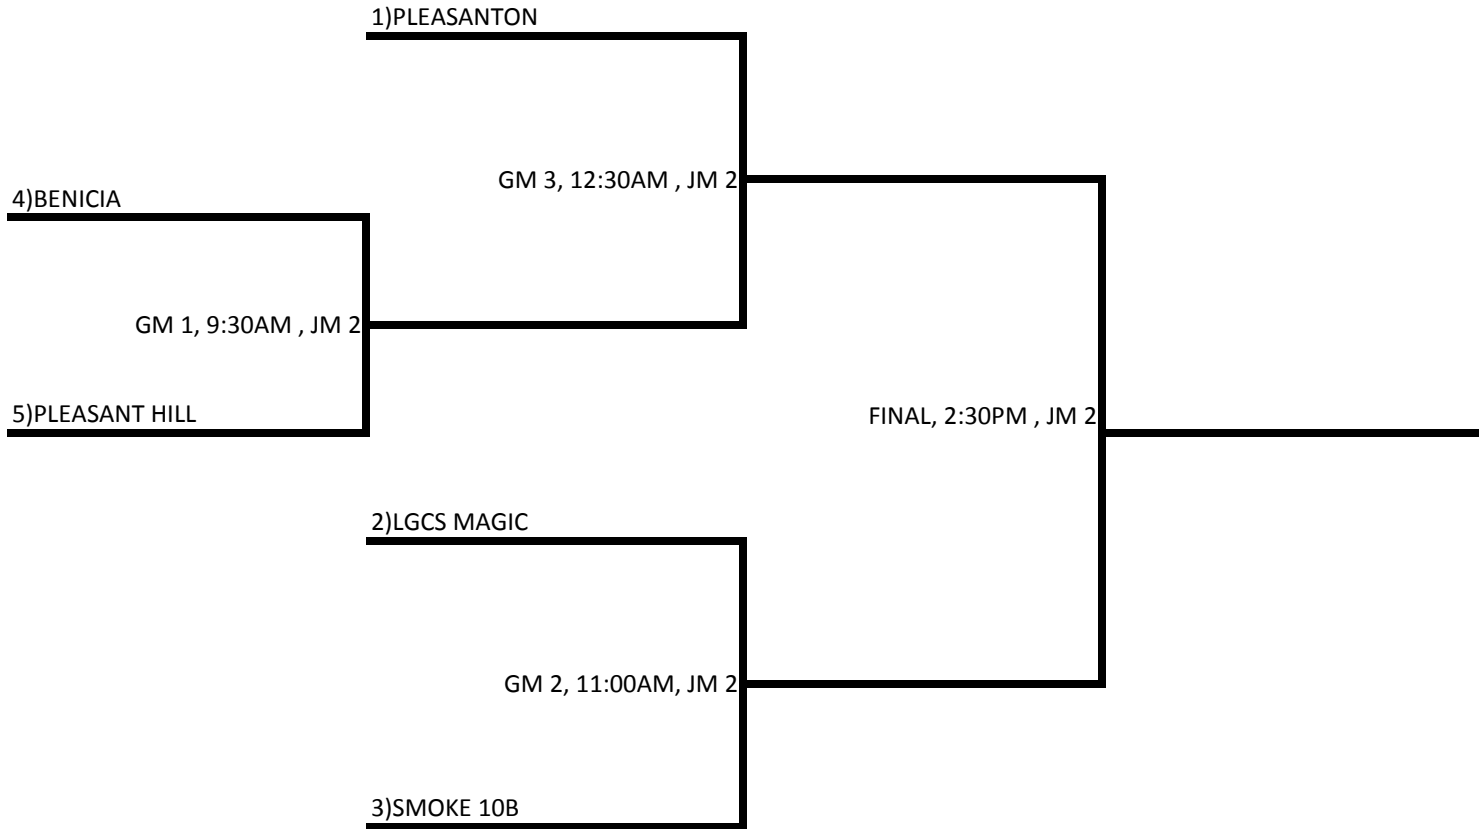

10U SINGLE ELIMINATION, SUNDAY 5/25 (GOLD) ALL GAMES AT JM2