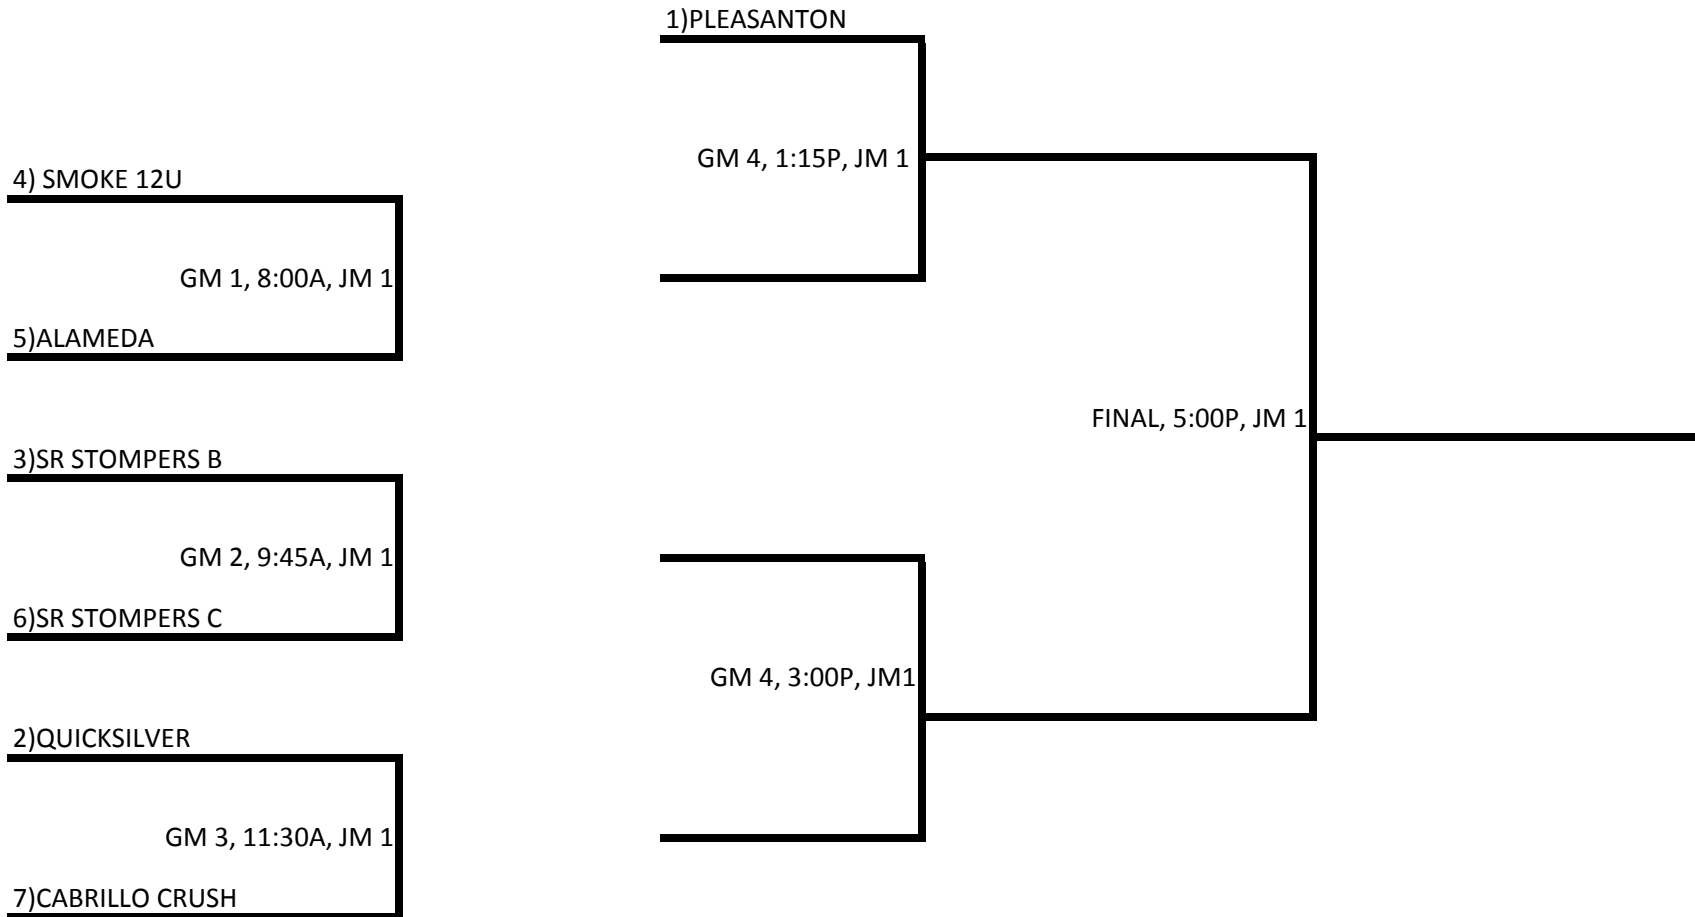

12U SINGLE ELIMINATION, SUNDAY 5/25