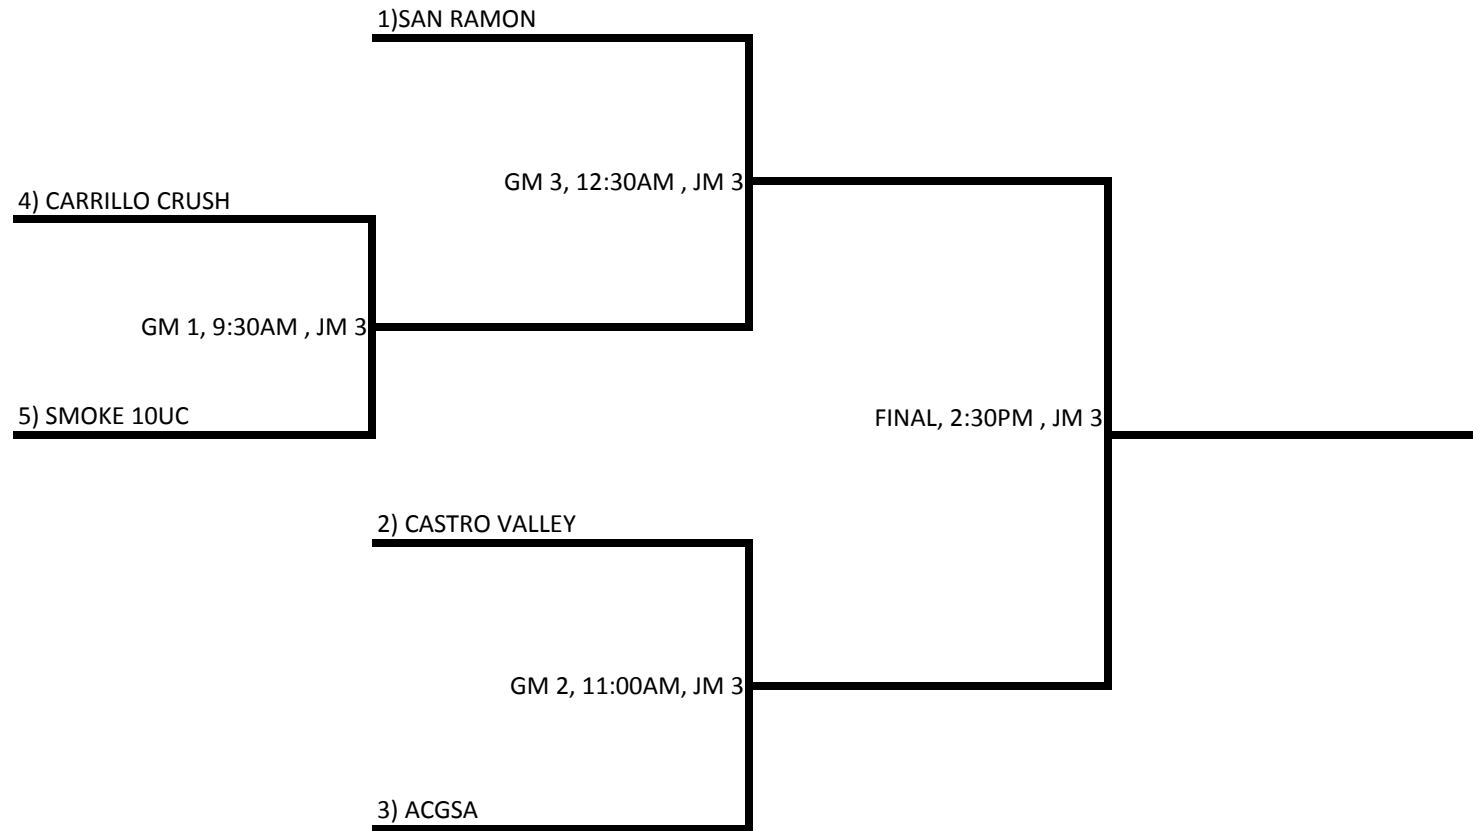

AC 2 ALAMONT CREEK ELEMENTRY SCHOOL  
6500 GARAVENTA RANCH ROAD

JM (1,2,3) JOE MITCHELL K-8 SCHOOL  
1001 ELAINE AVENUE

10U SINGLE ELIMINATION, SUNDAY 5/25 (GOLD) ALL GAMES AT JM2

**10U SINGLE ELIMINATION, SUNDAY 5/25 (SILVER) ALL GAMES AT JM3**