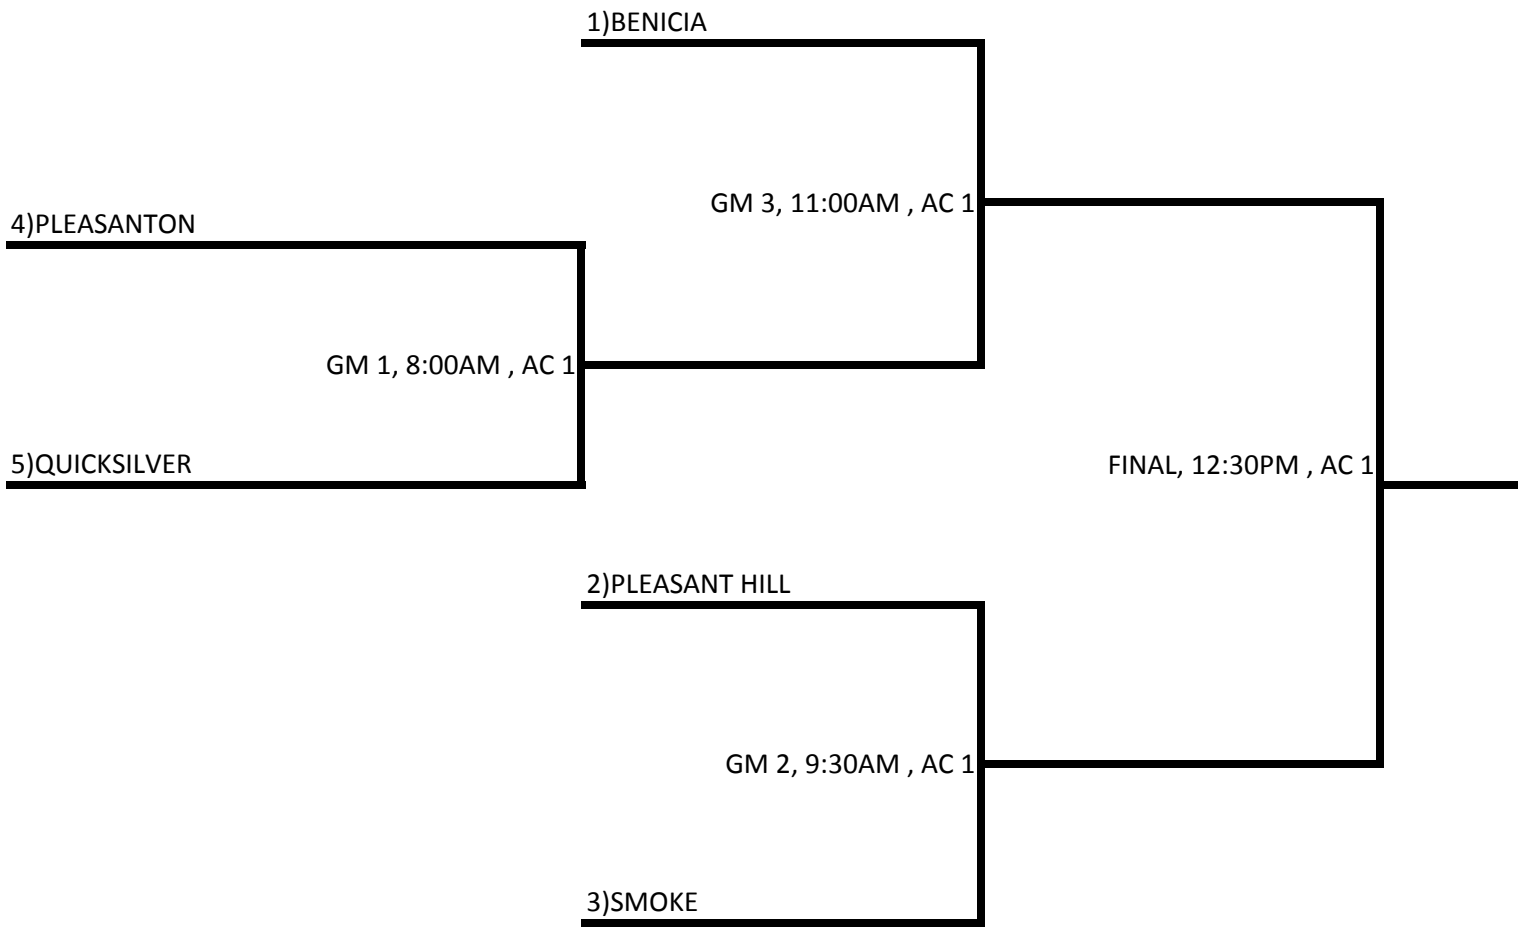

8U SINGLE ELIMINATION, SUNDAY 5/25