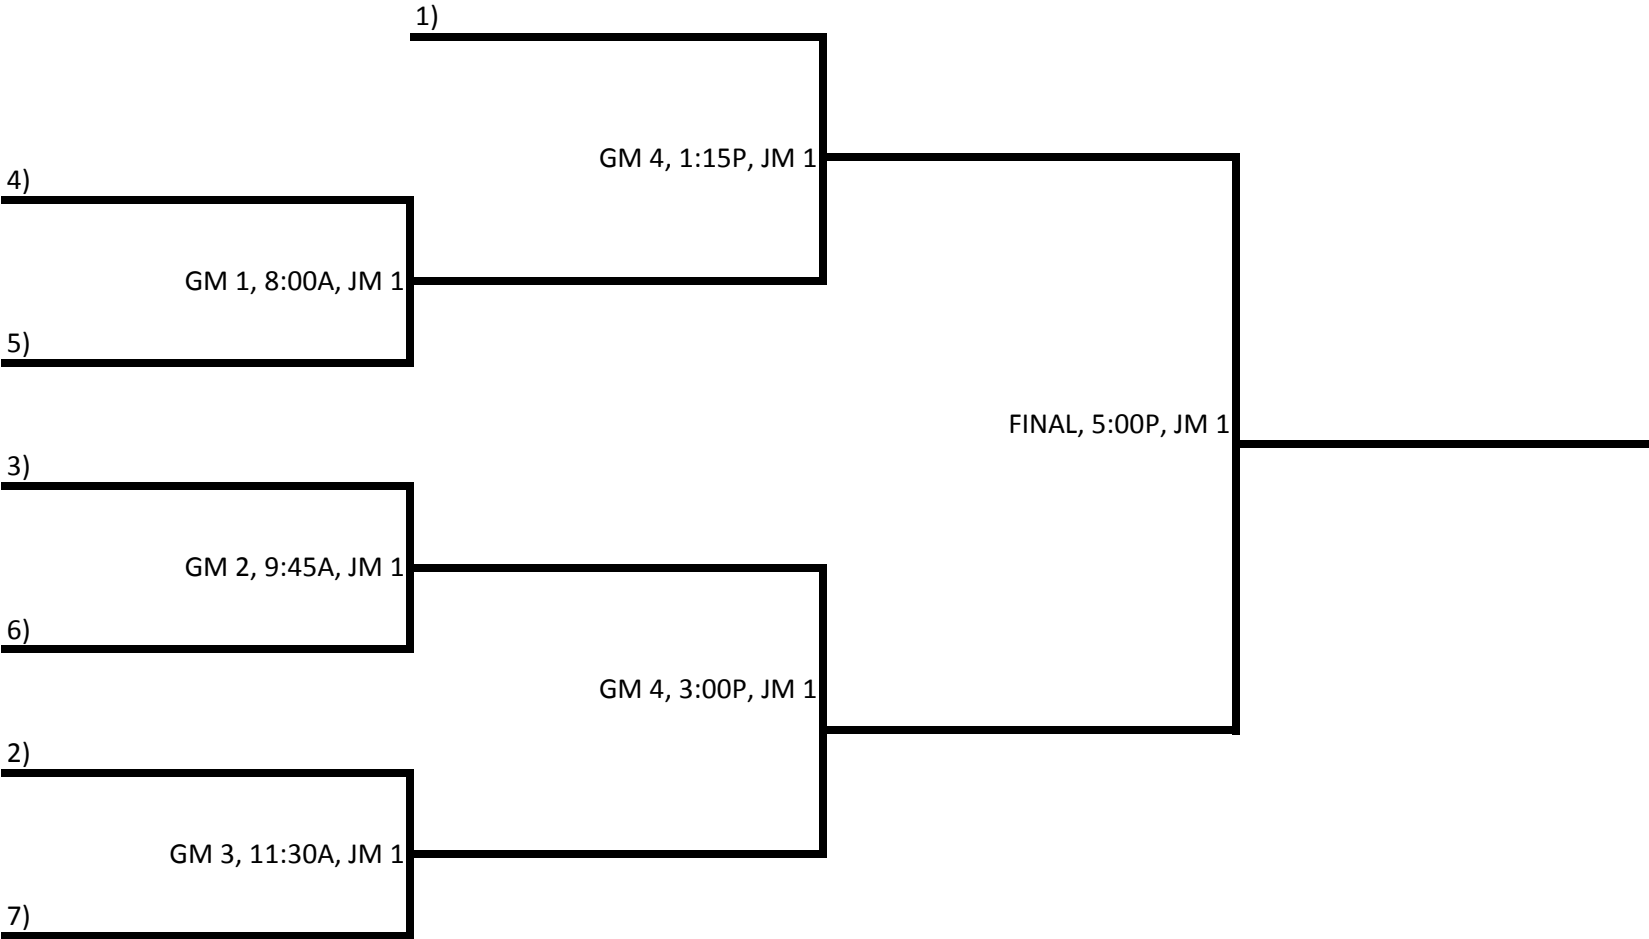

FIELD LOCATIONS

ER 2 ERNIE RODRIGUES SOFTBALL COMPLEX
 AT ROBERTSON PARK
 1717 SO. LIVERMORE AVENUE

JM (1,3) JOE MITCHELL K-8 SCHOOL
 1001 ELAINE AVENUE

12U SINGLE ELIMINATION, SUNDAY 5/25

14U POOL PLAY

FRIDAY 5/23