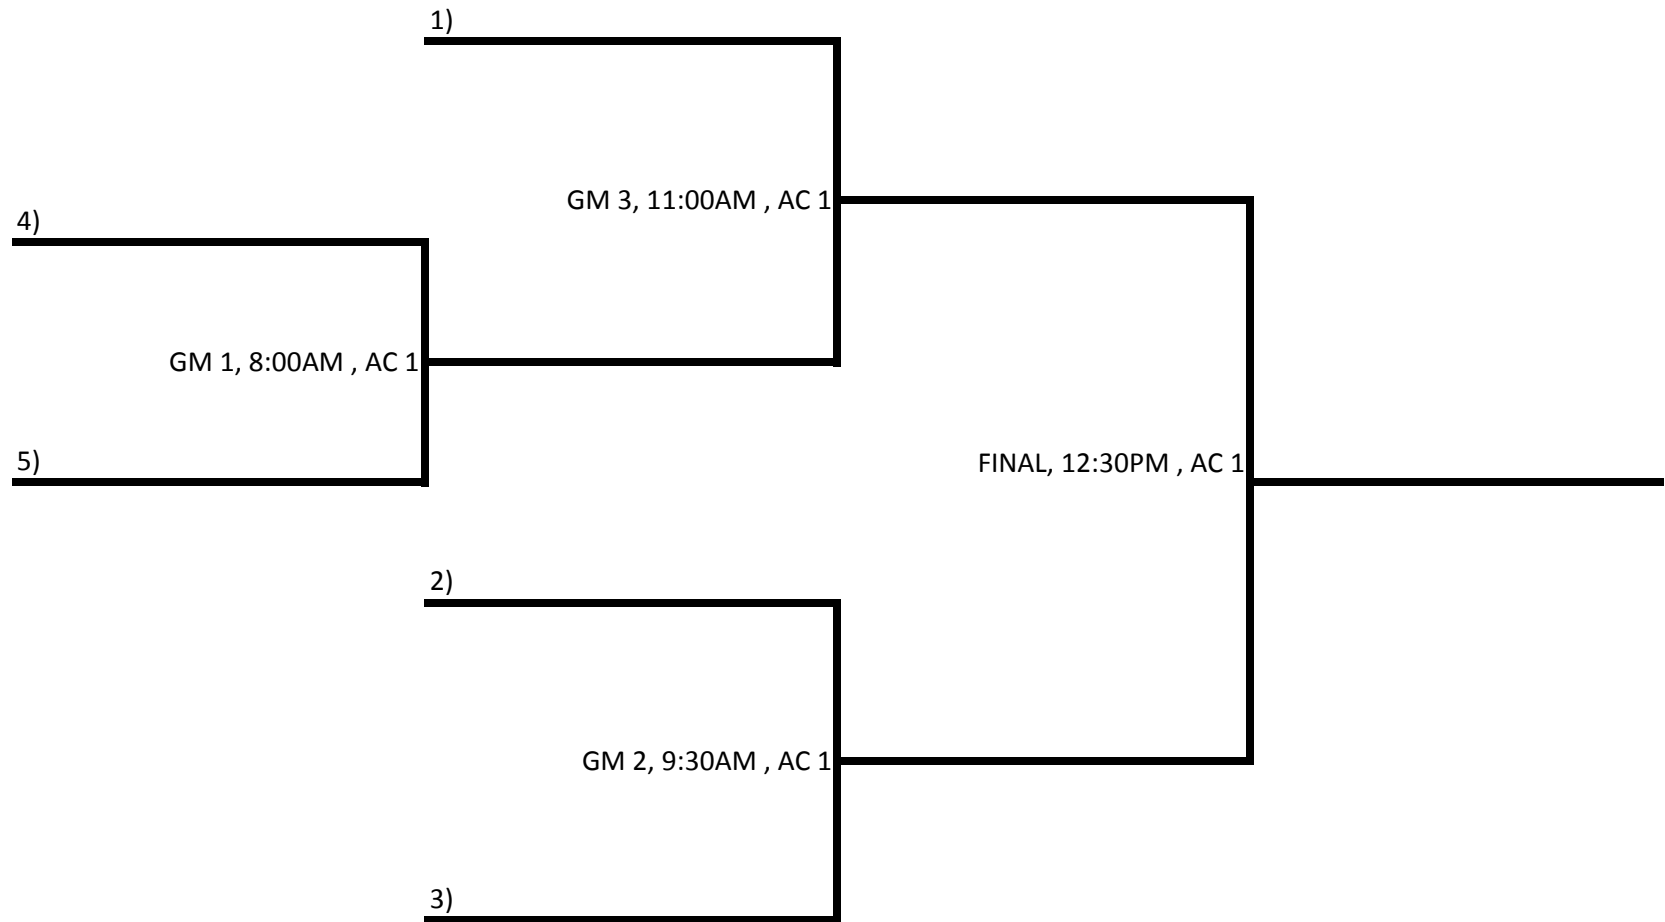

FIELD LOCATIONS

AC 1 ALAMONT CREEK ELEMENTRY SCHOOL
6500 GARAVENTA RANCH ROAD

JM 3 JOE MITCHELL K-8 SCHOOL
1001 ELAINE AVENUE

8U SINGLE ELIMINATION, SUNDAY 5/25

10U POOL PLAY

POOL A	
TEAM #	NAME
1	Smoke 10UB
2	Benecia
3	Castro Valley
4	Pleasant Hill
5	San Ramon