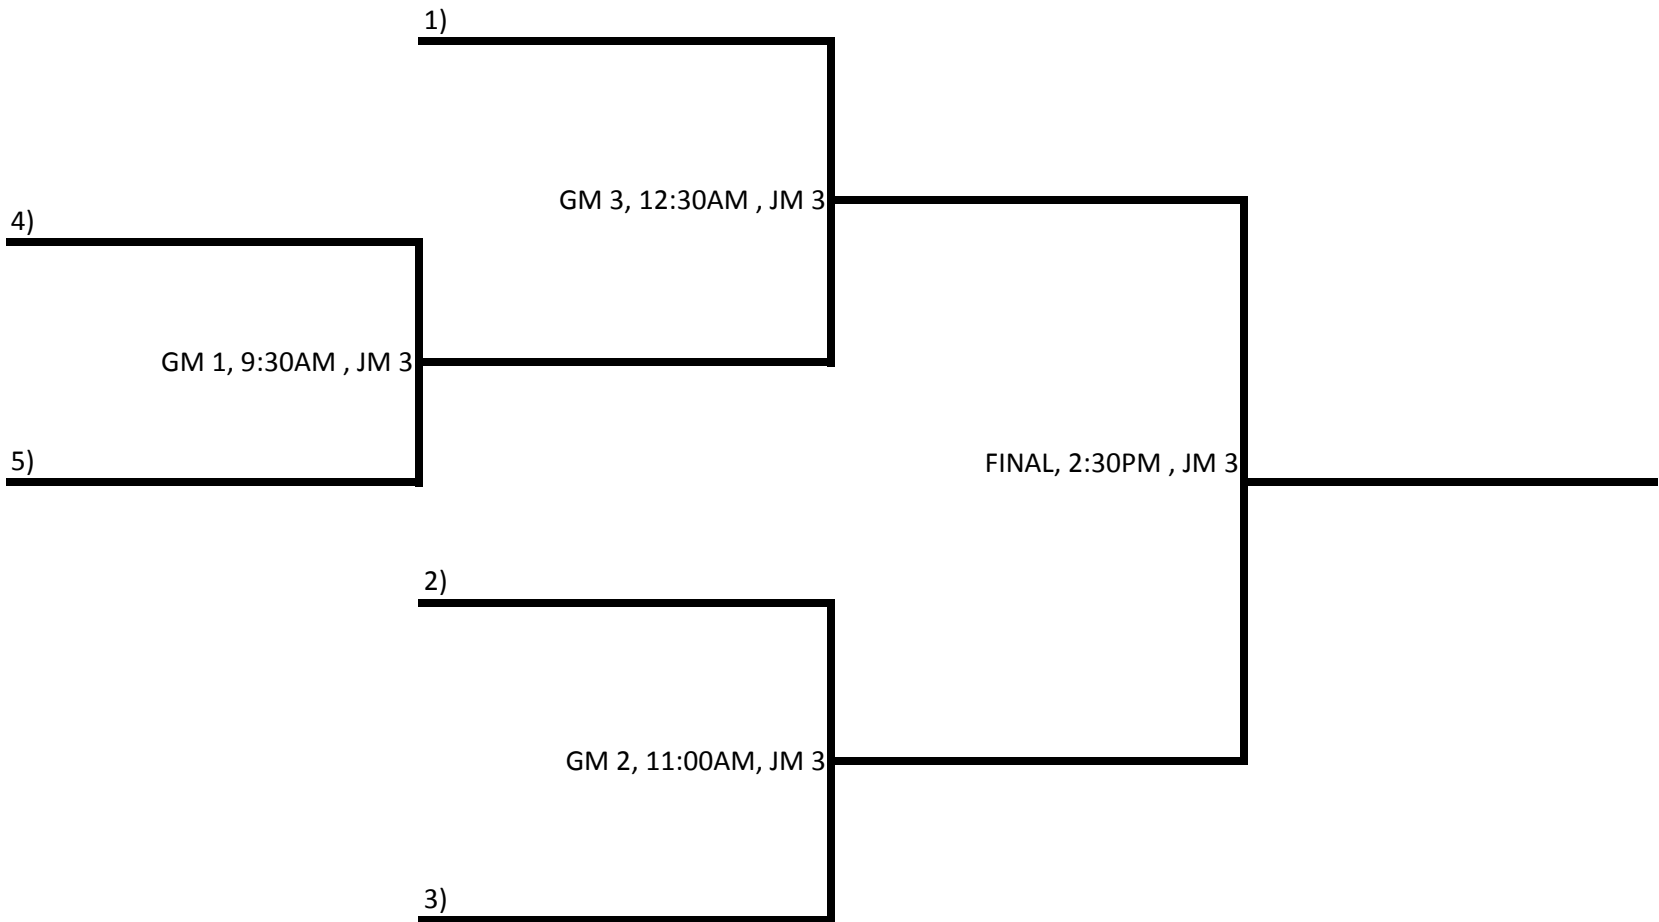

POOL B	
TEAM #	NAME
1	Smoke 10UC
2	ACGSA
3	Cabrillo Crush
4	LGCS Magic
5	Pleasanton

FRIDAY 5/23

6:00P 1 vs 5 JM 2

SATURDAY 5/24

8:00A 2 VS 4 AC 2
 9:30A 2 VS 1 AC 2
 11:00A 4 VS 3 AC 2
 12:30P 3 VS 5 AC 2
 2:00P 5 VS 2 AC 2
 3:30P 4 VS 1 AC 2
 5:00P 1 VS 3 AC 2

JM (1,2,3) JOE MITCHELL K-8 SCHOOL
 1001 ELAINE AVENUE

10U SINGLE ELIMINATION, SUNDAY 5/25 (GOLD) ALL GAMES AT JM2

10U SINGLE ELIMINATION, SUNDAY 5/25 (SILVER) ALL GAMES AT JM3

12U POOL PLAY

FRIDAY 5/23			TEAM #		NAME	
6:30P	1 vs 2	ER 2	1	Smoke 12UB		
SATURDAY 5/24			2	Pleasanton		
9:00A	5 VS 7	JM 3	3	Alameda		
9:15A	3 VS 6	JM 1	4	Cabrillo Crush		
10:45A	2 VS 6	JM 3	5	SR Stomper B		
11:00A	1 VS 4	JM 1	6	SR Stomper C		
12:30P	3 VS 5	JM 3	7	Quicksilver		
12:45P	1 VS 7	JM 1				
2:15P	6 VS 7	JM 3				
2:30P	2 VS 4	JM 1				
4:00P	3 VS 4	JM 3				
4:15P	1 VS 5	JM 1				