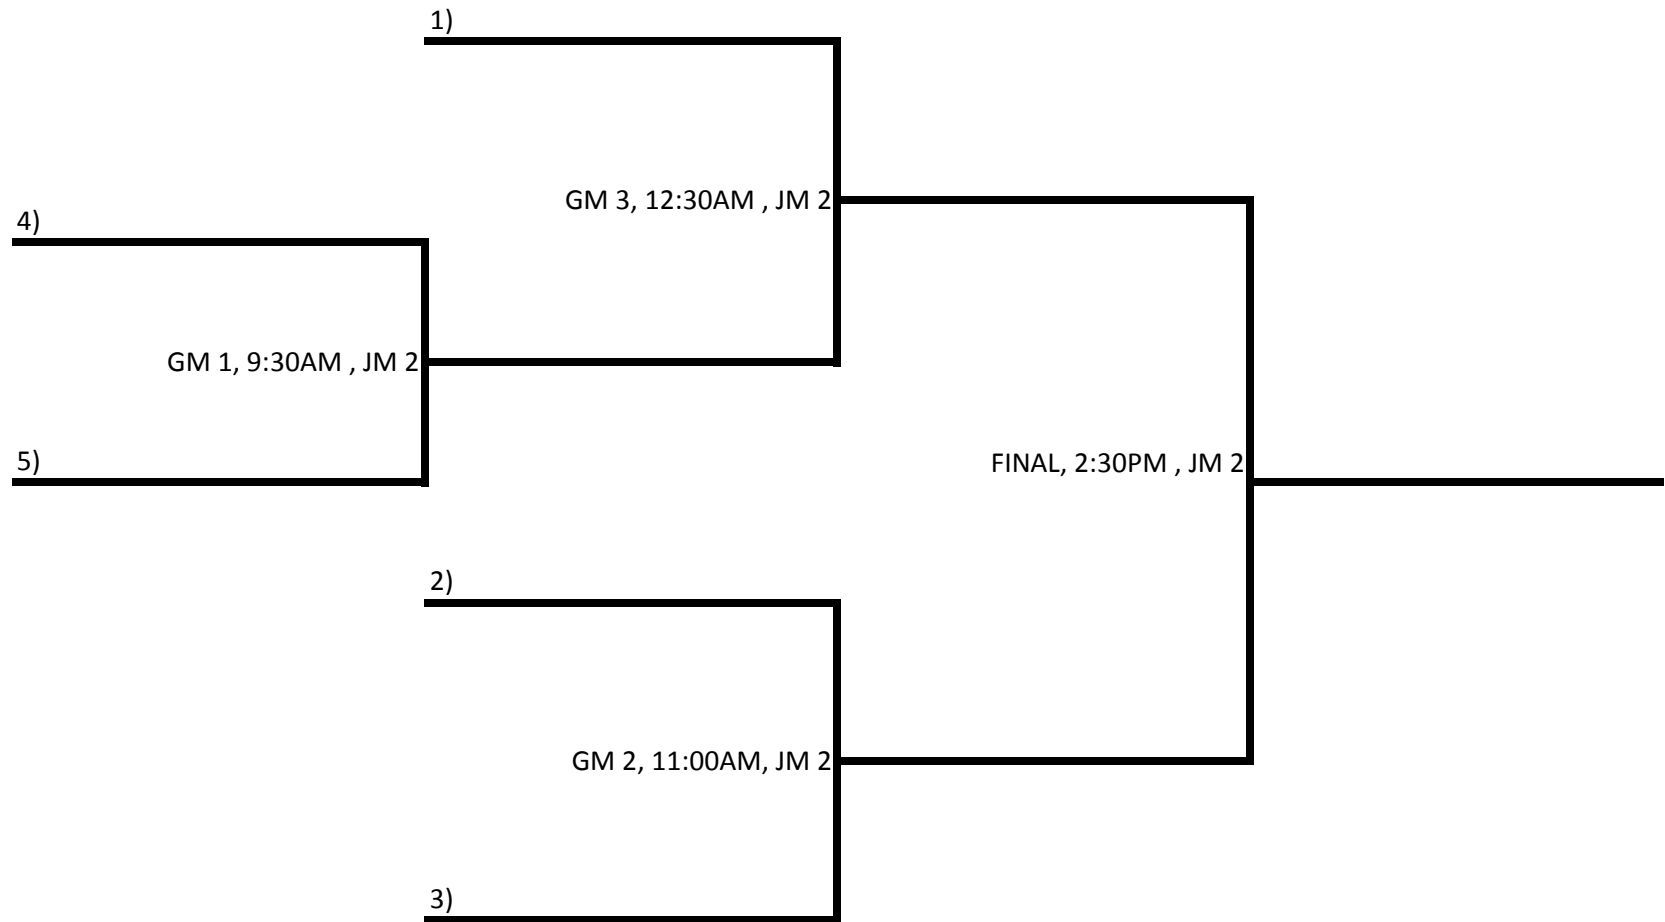

POOL B	
TEAM #	NAME
1	Smoke 10UC
2	ACGSA
3	Cabrillo Crush
4	LGCS Magic
5	Pleasanton

FRIDAY 5/23

6:00P 1 vs 5 JM 2

SATURDAY 5/24

8:00A 2 VS 4 AC 2
 9:30A 2 VS 1 AC 2
 11:00A 4 VS 3 AC 2
 12:30P 3 VS 5 AC 2
 2:00P 5 VS 2 AC 2
 3:30P 4 VS 1 AC 2
 5:00P 1 VS 3 AC 2

JM (1,2,3) JOE MITCHELL K-8 SCHOOL
 1001 ELAINE AVENUE

10U SINGLE ELIMINATION, SUNDAY 5/25 (GOLD) ALL GAMES AT JM2

10U SINGLE ELIMINATION, SUNDAY 5/25 (SILVER) ALL GAMES AT JM3

12U POOL PLAY

FRIDAY 5/23			TEAM #		NAME	
6:30P	1 vs 2	ER 2	1	Smoke 12UB		
SATURDAY 5/24			2	Pleasanton		
9:00A	5 VS 7	JM 3	3	Alameda		
9:15A	3 VS 6	JM 1	4	Cabrillo Crush		
10:45A	2 VS 6	JM 3	5	SR Stomper B		
11:00A	1 VS 4	JM 1	6	SR Stomper C		
12:30P	3 VS 5	JM 3	7	Quicksilver		
12:45P	1 VS 7	JM 1				
2:15P	6 VS 7	JM 3				
2:30P	2 VS 4	JM 1				
4:00P	3 VS 4	JM 3				
4:15P	1 VS 5	JM 1				