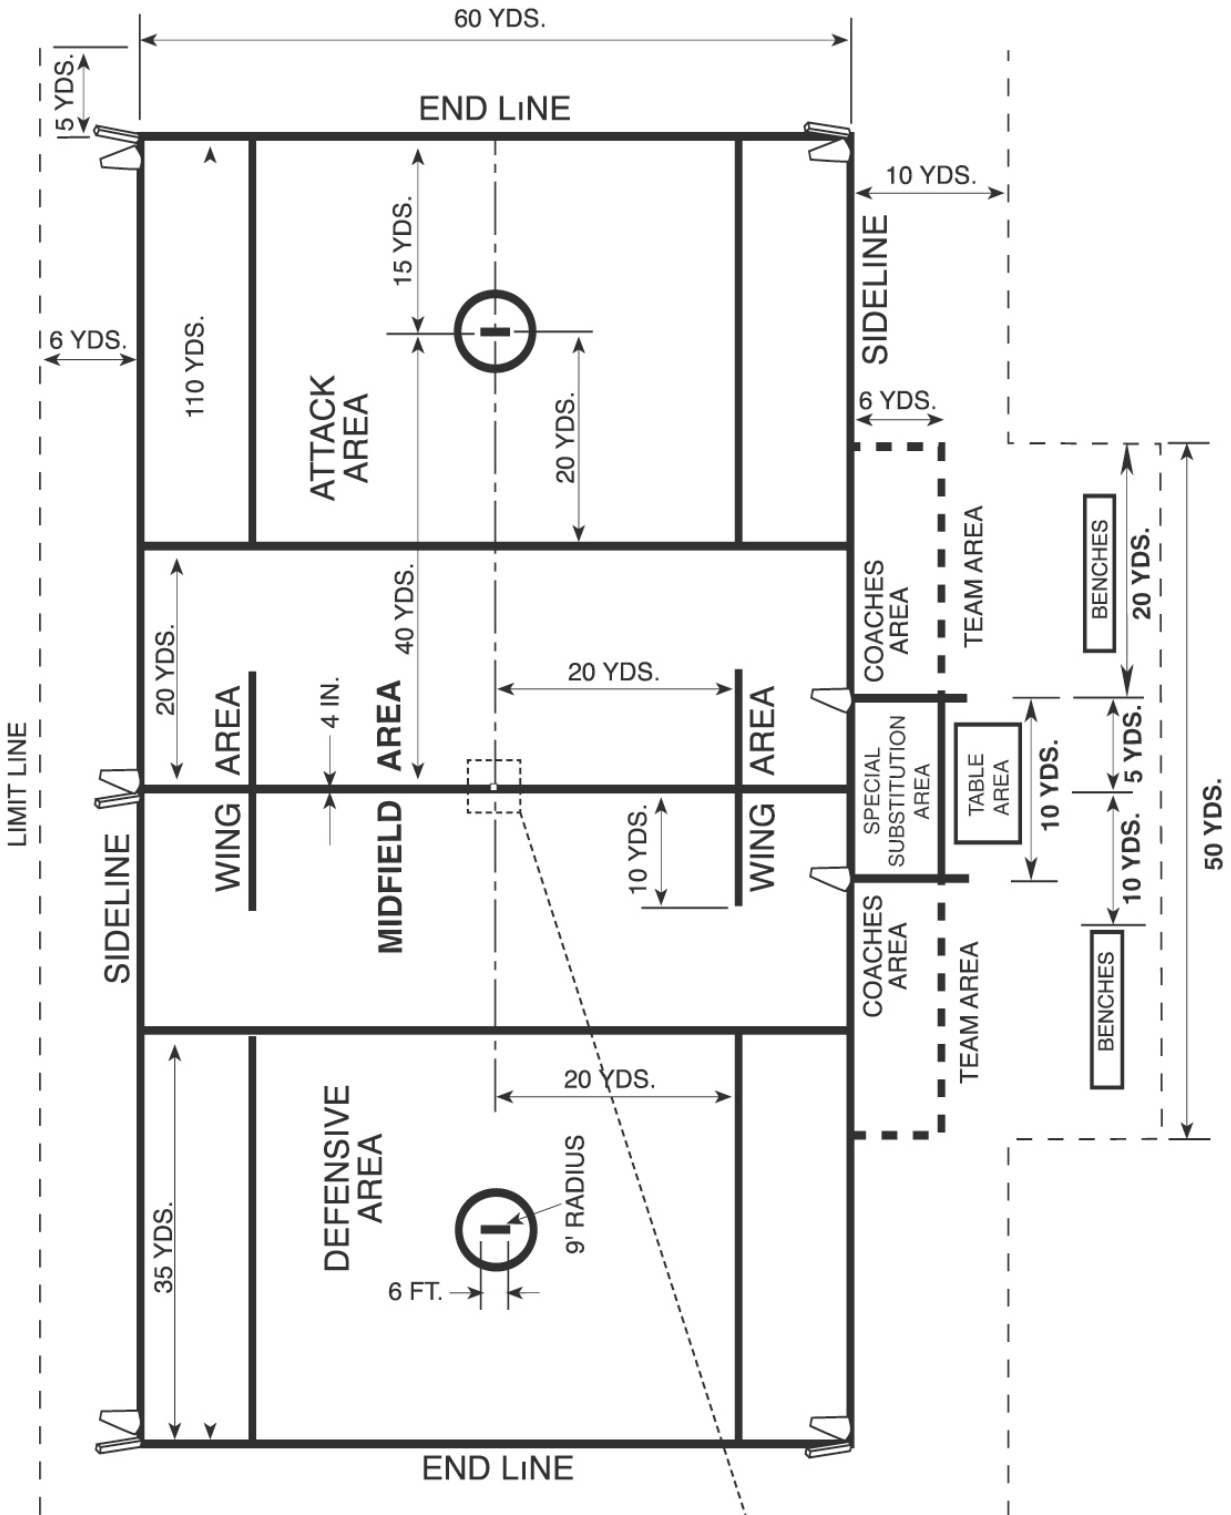

2007 NCAA Men's Lacrosse Field of Play

Note: A 4-inch-square line should be placed in the middle of the center line in a contrasting color.