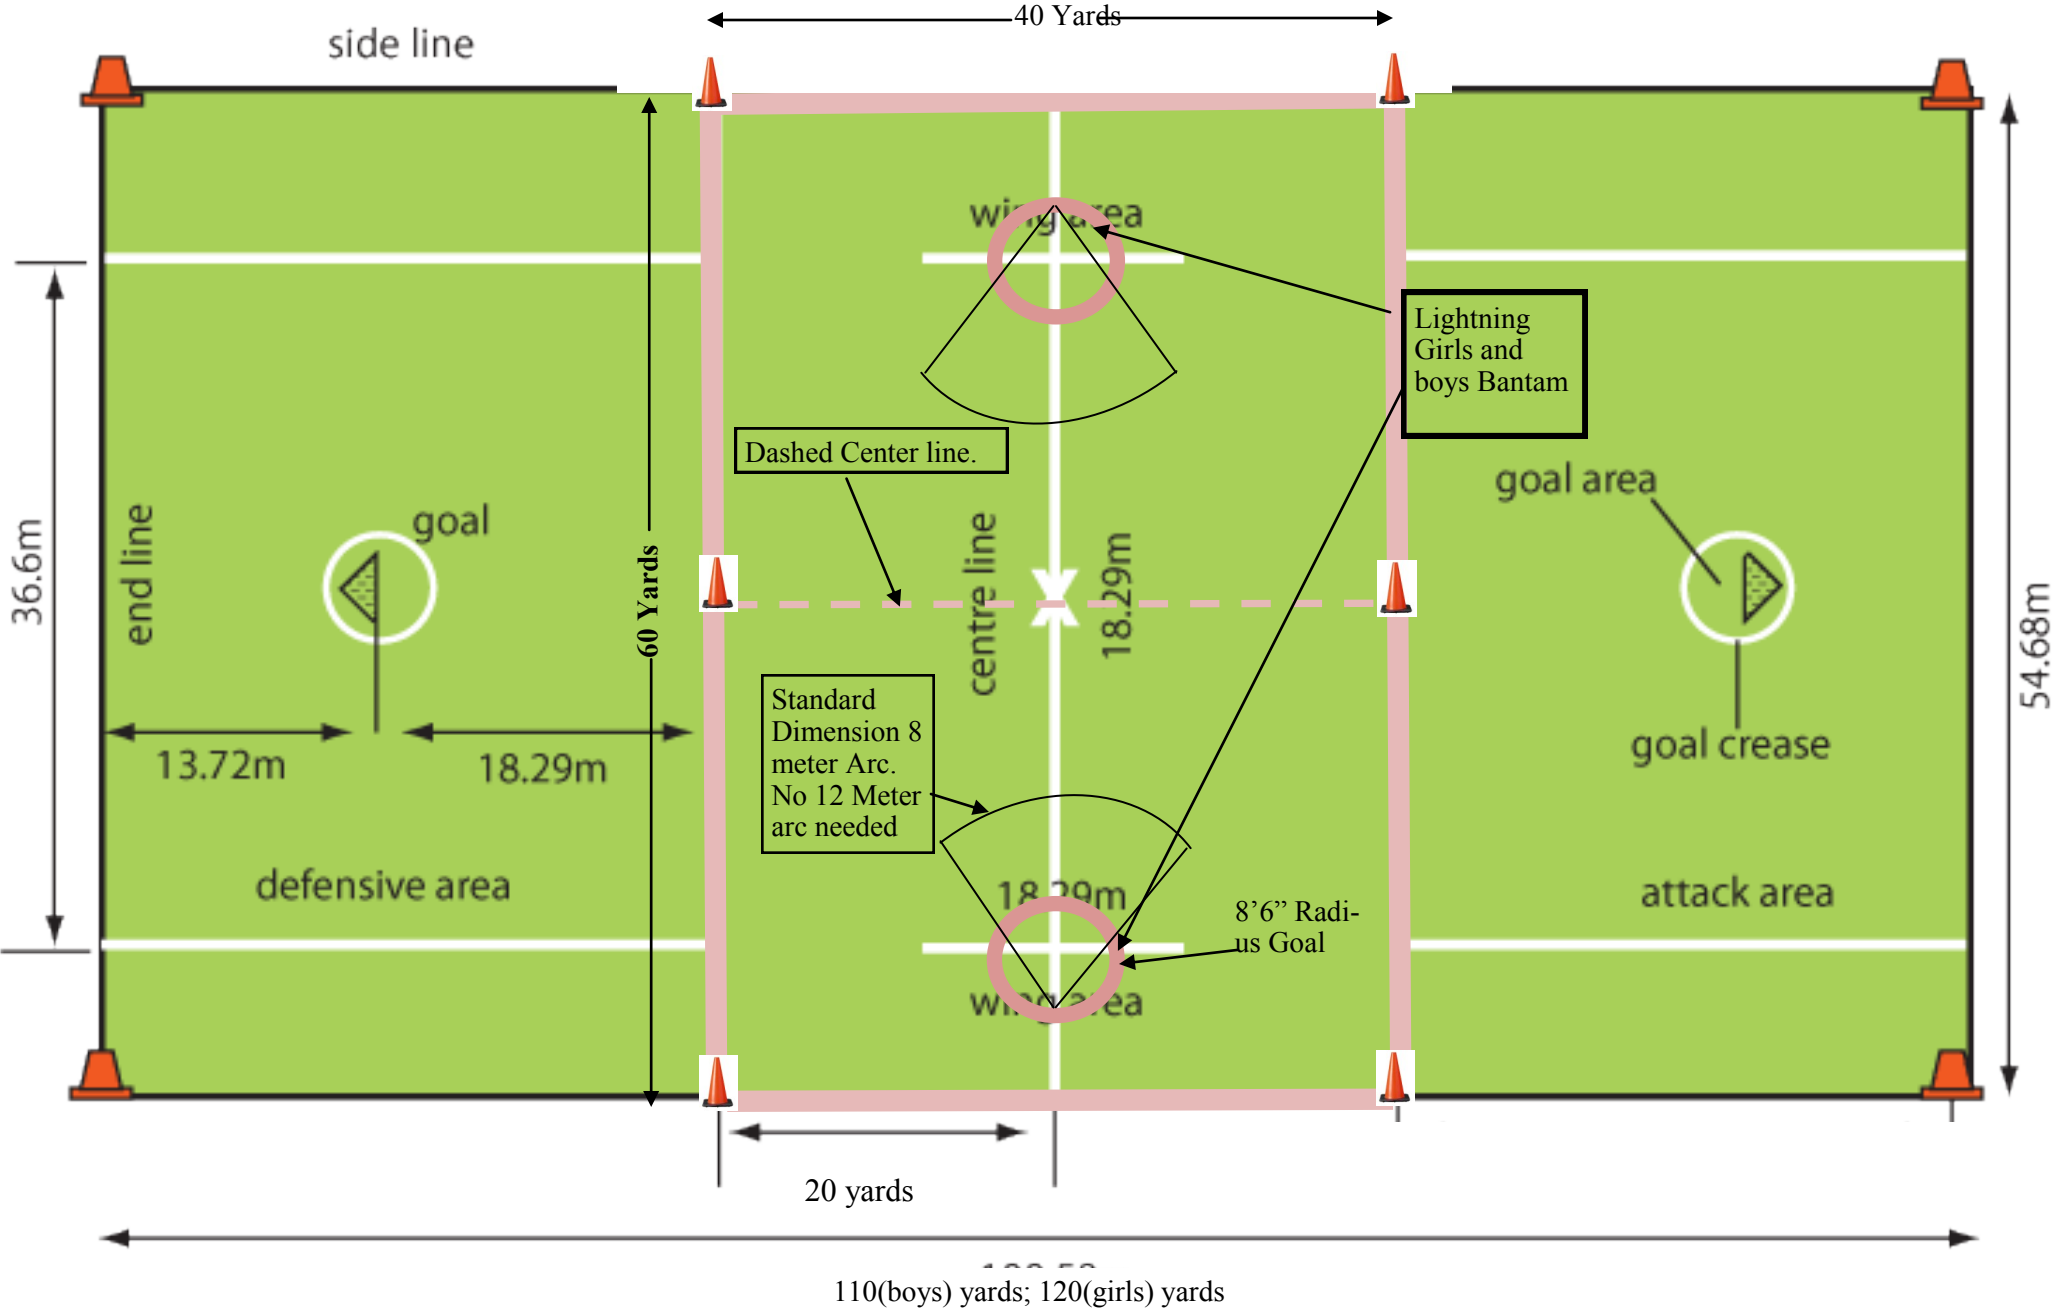

Short Field Diagram

GLL Lightning Girls and Bantam Boys

110(boys) yards; 120(girls) yards