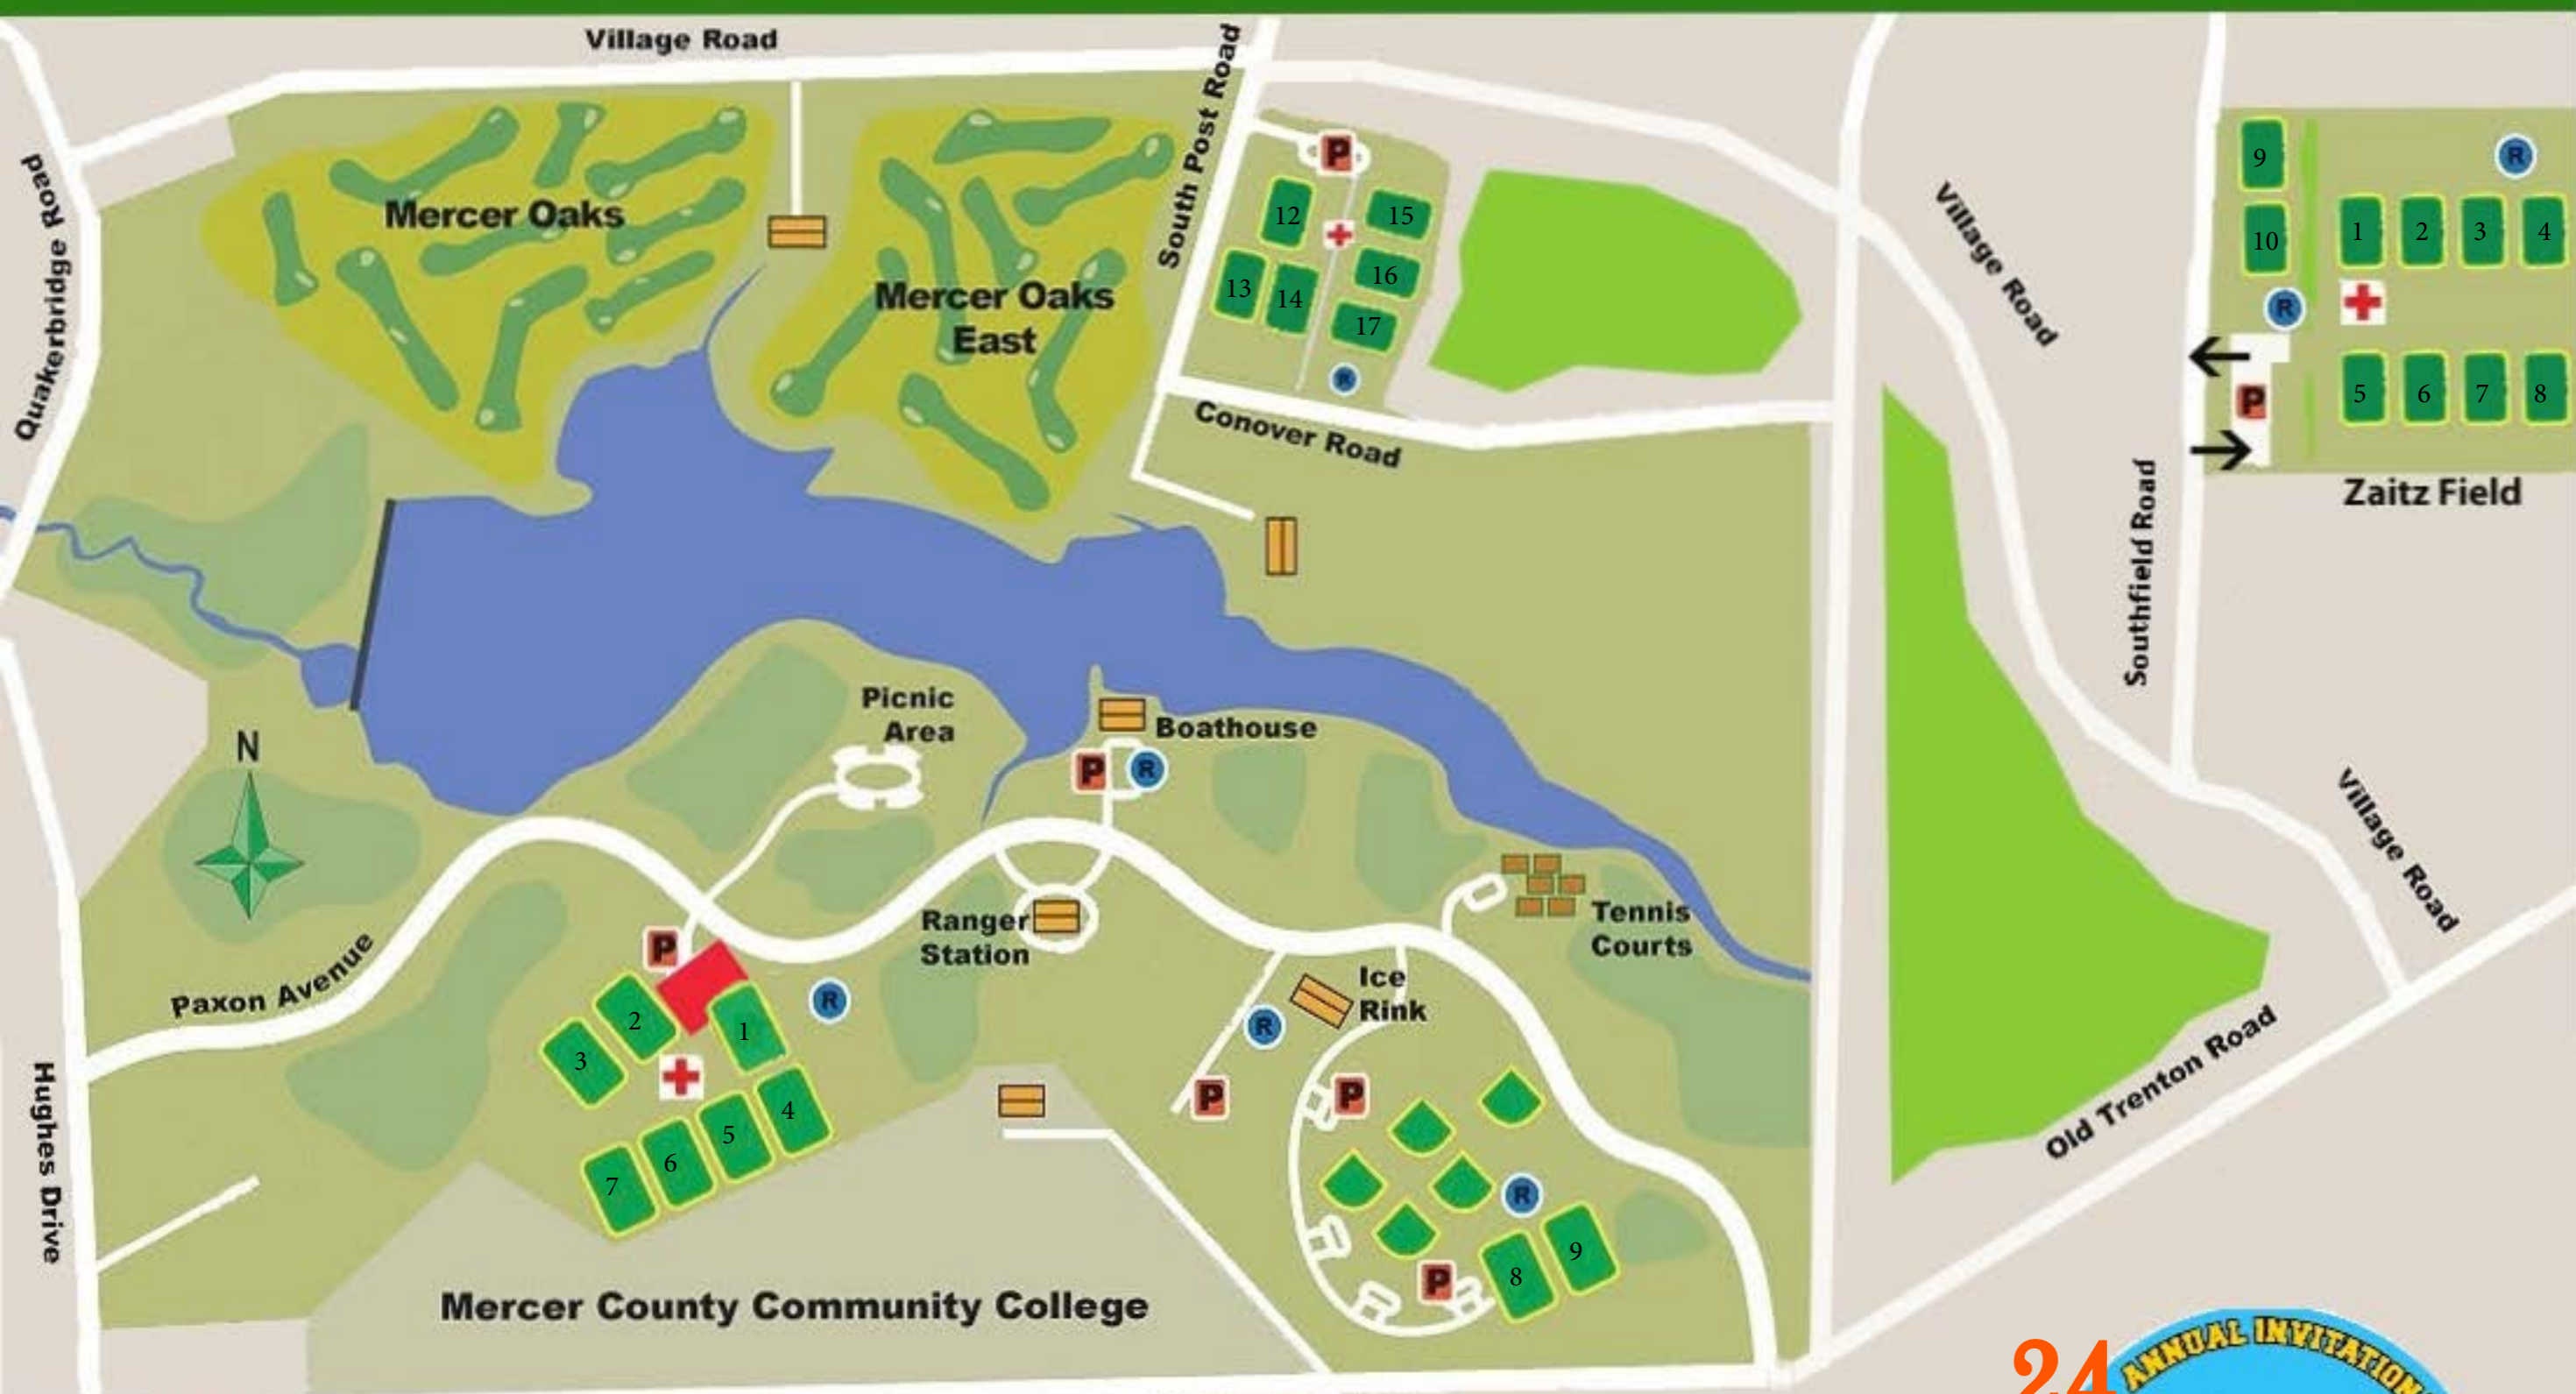

WWPSA Sunburst Tournament

Map not to scale
 Approximately:
 4.7 miles from HQ to Conover (10-15 minutes)
 4.8 miles from HQ to Zaitz (15-20 minutes)

Legend	
	Field
	Trainer
	Parking
	Restroom