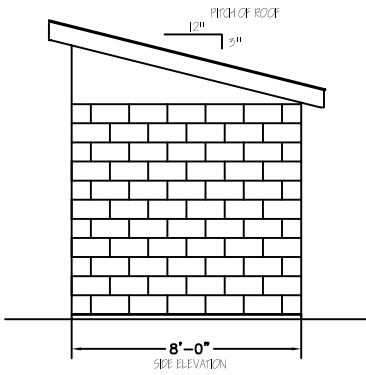

FRONT ELEVATION
SCALE OF ALL ELEVATIONS: 1/2"=1'-0"

DATE	DRAWN	CHECKED	REF	SCALE
11/14/03	COM	PDS	REF	1/2"=1'-0"
EAST WINDSOR LITTLE LEAGUE NEW DUGOUT PROPOSAL OSBORN FIELD #1				
SHEET	2 OF 3			PROPOSAL