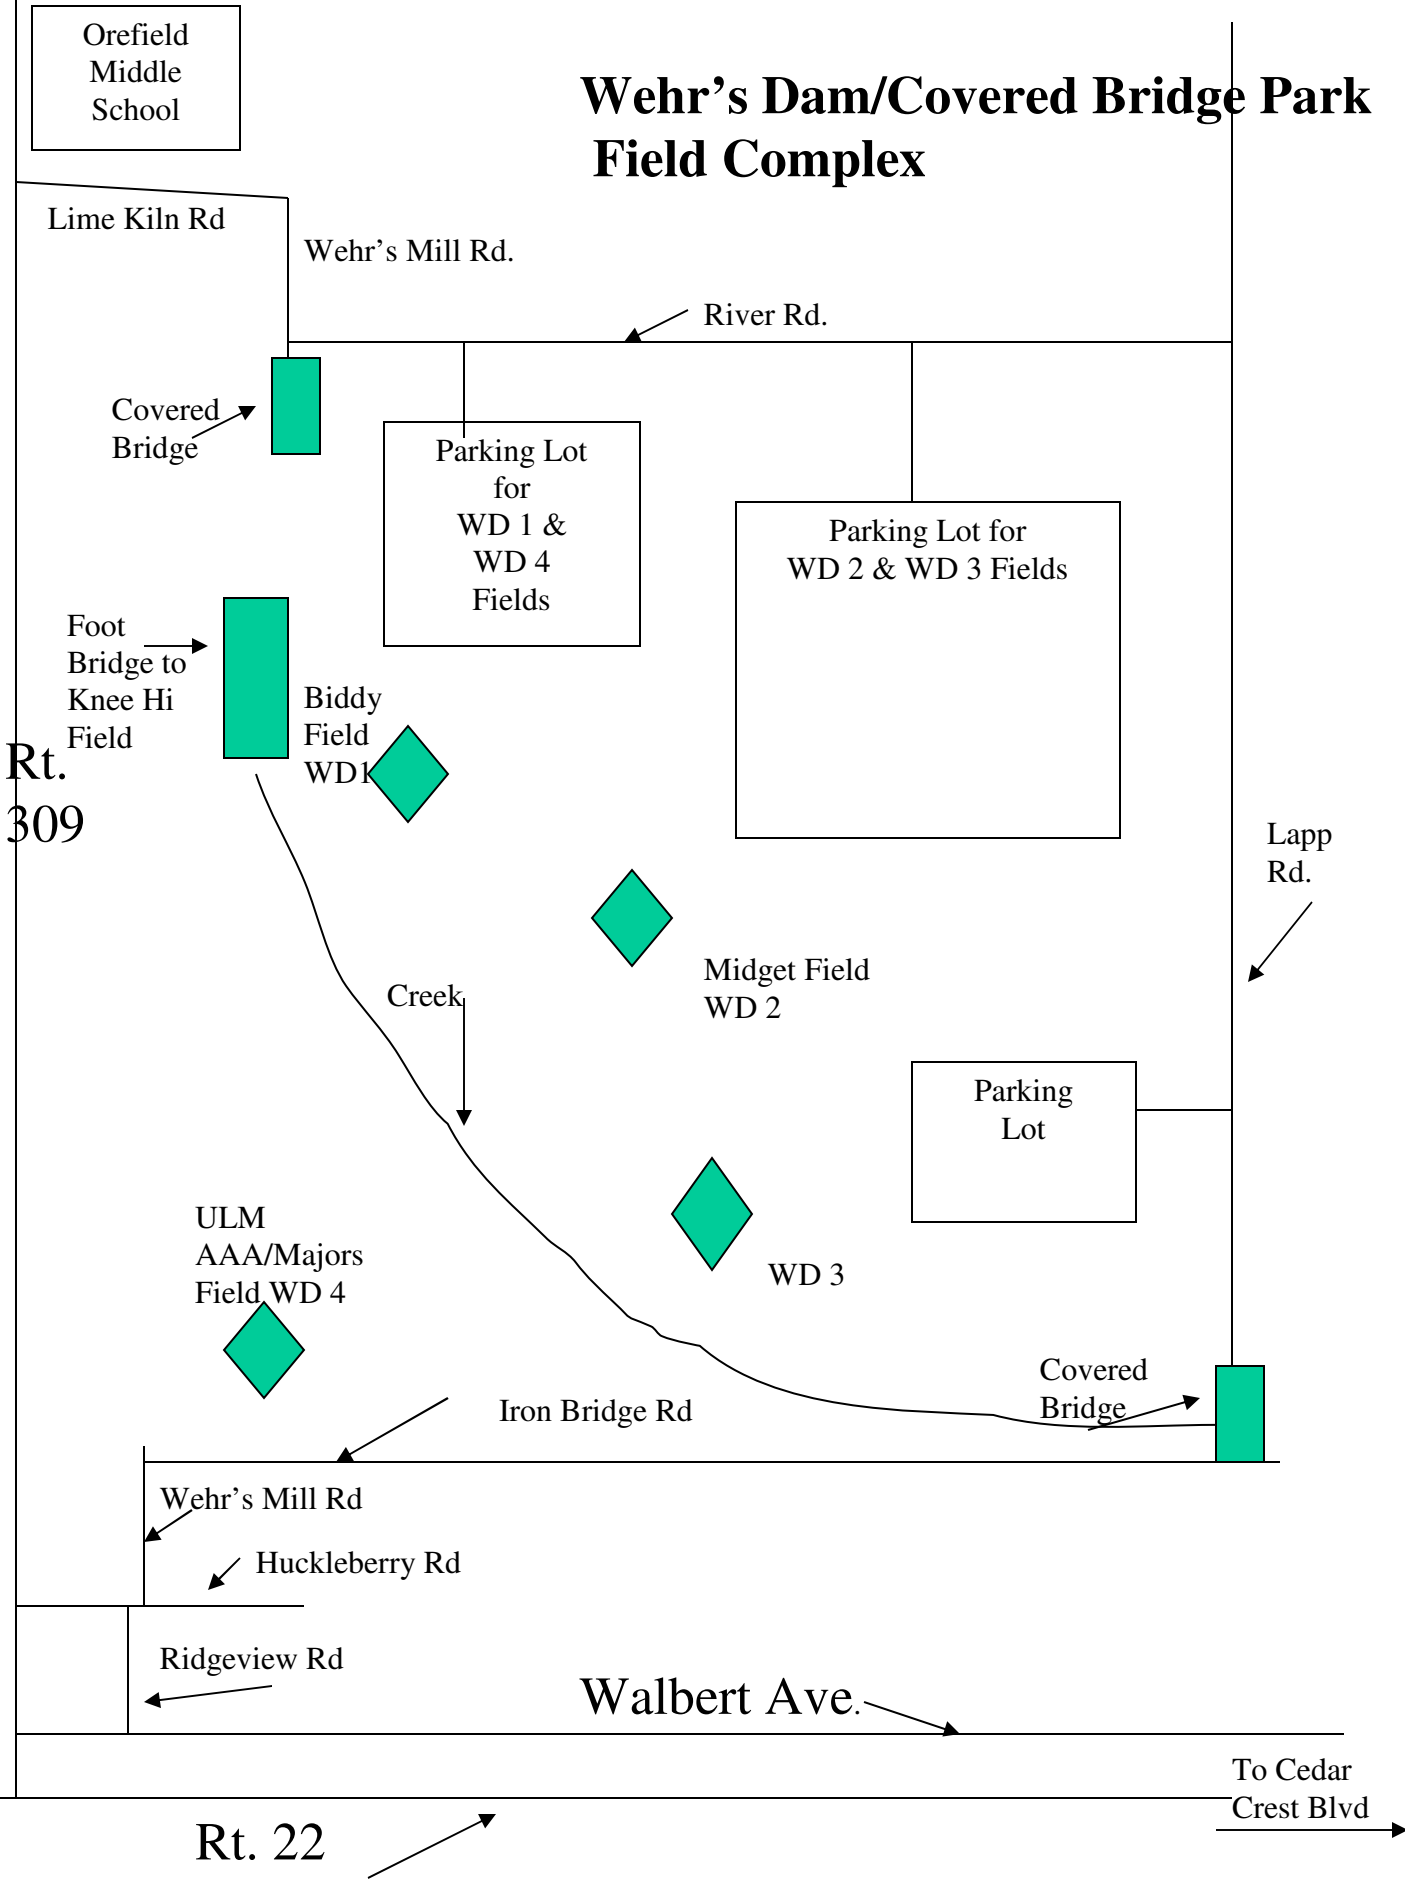

Wehr's Dam/Covered Bridge Park Field Complex

Orefield
Middle
School

Lime Kiln Rd

Wehr's Mill Rd.

River Rd.

Covered
Bridge

Parking Lot
for
WD 1 &
WD 4
Fields

Parking Lot for
WD 2 & WD 3
Fields

Foot
Bridge to
Knee Hi
Field

Biddy
Field
WD1

Rt.
309

Lapp
Rd.

Creek

Midget Field
WD 2

Parking
Lot

ULM
AAA/Majors
Field WD 4

WD 3

Iron Bridge Rd

Covered
Bridge

Wehr's Mill Rd

Huckleberry Rd

Ridgeview Rd

Walbert Ave.

To Cedar
Crest Blvd

Rt. 22