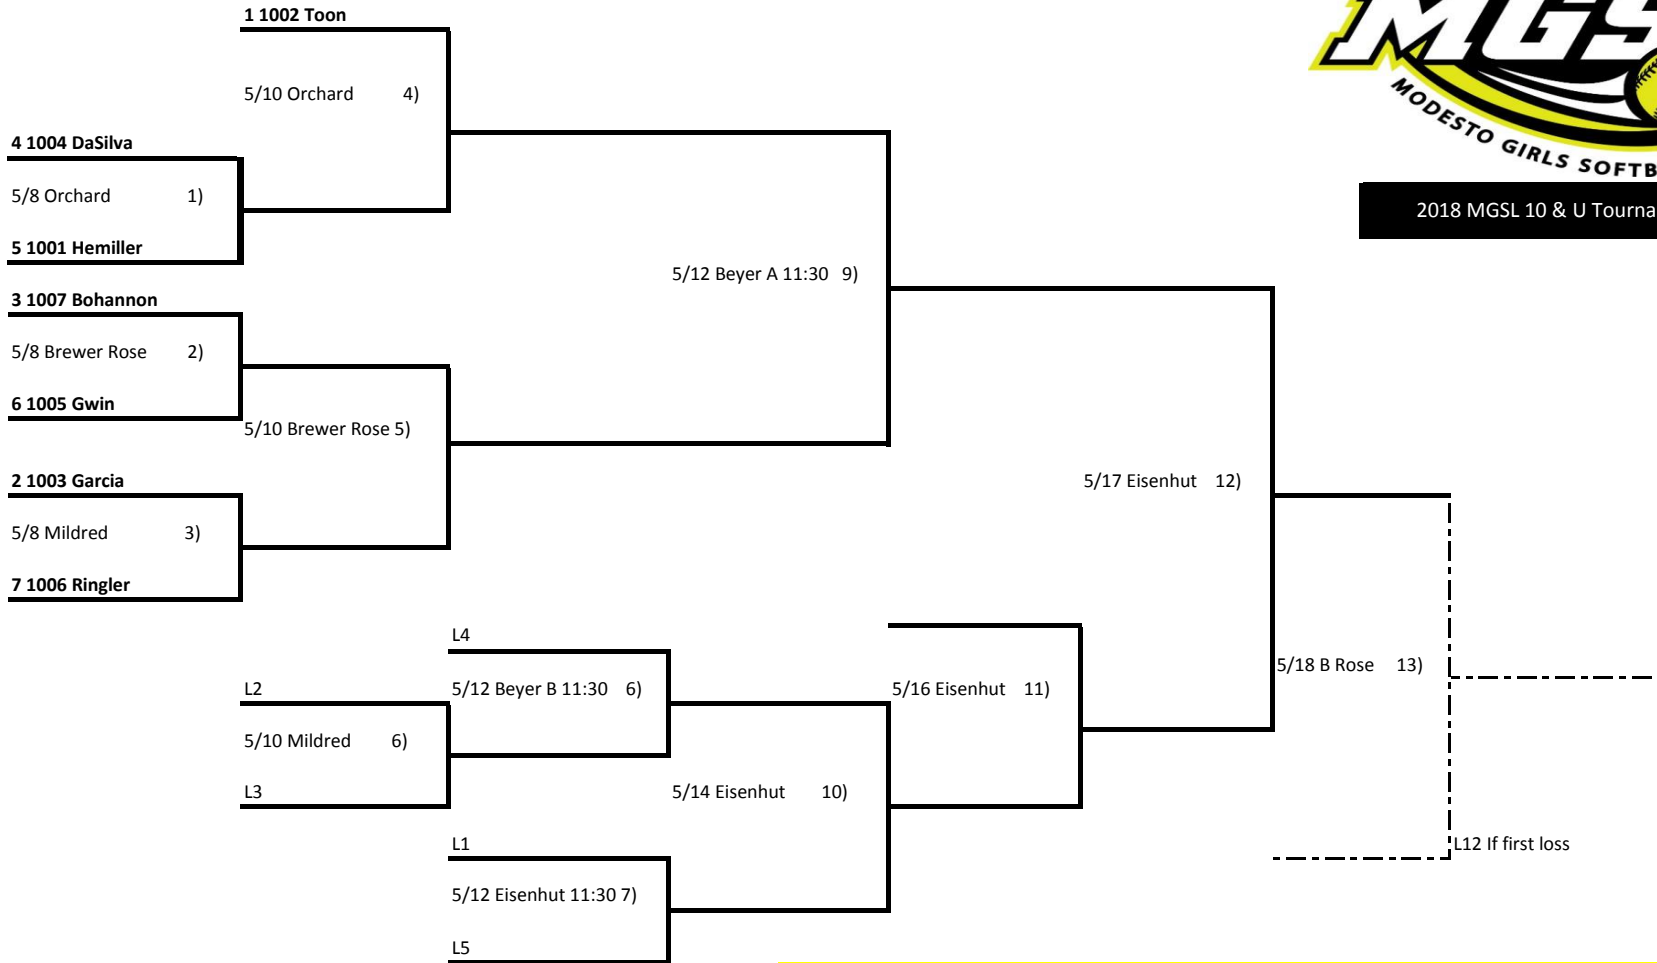

2018 MGSL 10 & U Tournament

\*\*\*WEEKDAY GAMES START AT 5:30 pm & WEEKEND GAMES START AT 9:00 am unless noted otherwise

Higher seeded team is home team unless lower seeded team is undefeated in the championship game.