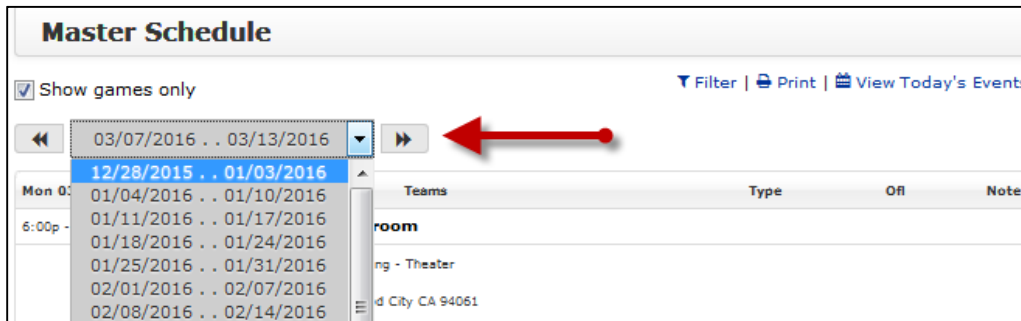

6. The current week's game schedule will be listed, use the drop down menu to select future games: