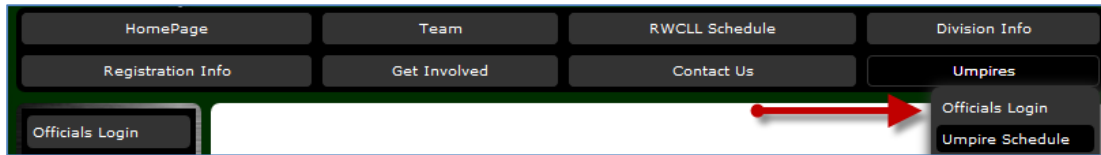

How to self-schedule your games:

1. Log into the league website with username and password.
2. Click **Officials Login** under the Umpires Tab:

3. Re-enter username and password.
4. Enter which day and times you are available to umpire by checking the corresponding box and click **Save**. You only need to complete the "My General Availability" section once and can edit later as needed:

The screenshot shows the 'Officials Area' with a 'My Schedule' link and a 'Log Out' button. Below is the 'My General Availability' section, which is a grid with columns for AM (12-11) and PM (12-11) and rows for each day of the week. Checkmarks are visible in several cells, indicating availability. A 'Save' button is located at the bottom left. A note at the bottom states: "Please indicate the times you are available for duty by checking the appropriate boxes. Note however that leaving all boxes un-checked indicates that you are available at ALL times."