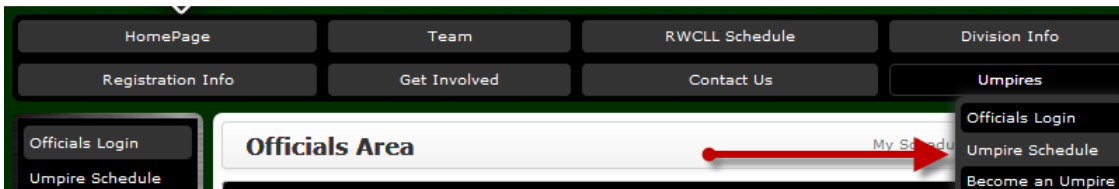

3. Re-enter username and password.
4. Enter which day and times you are available to umpire by checking the corresponding box and click **Save**. You only need to complete the "My General Availability" section once and can edit later as needed:

The screenshot shows the 'Officials Area' with a 'My Schedule' link and a 'Log Out' button. Below is the 'My General Availability' section, which is a grid with columns for AM (12-11) and PM (12-11) and rows for each day of the week. Checkmarks are visible in several cells, indicating availability. A 'Save' button is located at the bottom left. A note at the bottom states: "Please indicate the times you are available for duty by checking the appropriate boxes. Note however that leaving all boxes un-checked indicates that you are available at ALL times."

5. Select **Umpire Schedule** under the Umpires Tab: