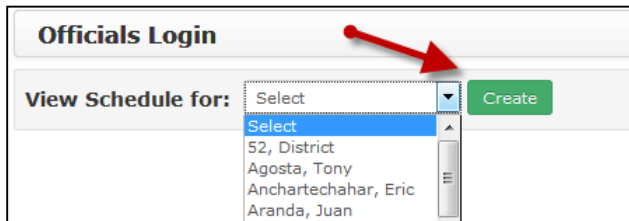

- **Plate Ump** will only appear as an option for those umpires that RWCLL has designated as Plate Umpires
- Only unfilled positions will be listed. If **Field Ump** or **Plate Ump** are not listed another umpire has already filled that position.

8. The system will confirm your assignment with a pop-up window:

9. If you selected the wrong game, toggle the field back to **Not Available** prior to leaving the screen:

Time	Game	Assignment
9:00a - 11:00a	>AAA - Player Pitch>AAA - East> Peninsula Building Materials (h) vs. >AAA - Player Pitch>AAA - West>Mayers Jewelers	Field Ump
11:30a - 1:30p	>AAA - Select>Select - West> Stratton Agency (h) vs. >AAA - Select>Select - East>Goetz Bros.	Not Assigned Field Ump Plate Ump

To view your or other Umpires' schedules and availability:

1. Click the Umpires Tab:

2. Select the appropriate name from the drop down menu and click **Create**

3. Use the **Options** Menu to print schedule or save to a calendar: