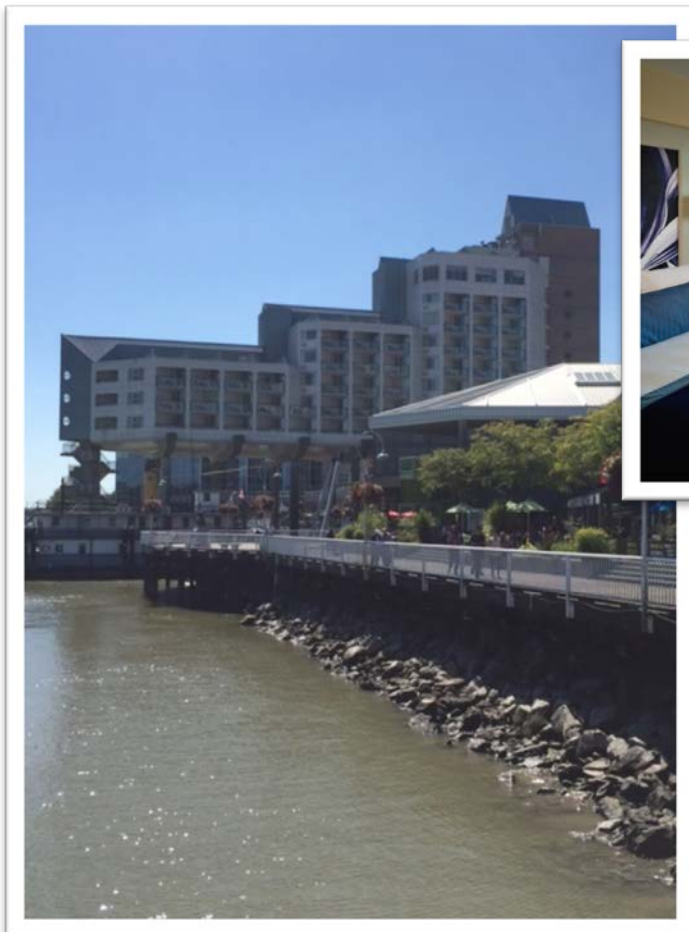

## HOTEL SPONSOR OF NORTH DELTA MINOR HOCKEY ASSOCIATION

Enjoy the Lower Mainland's most unique waterfront Hotel - cantilevered over the scenic Fraser River – and an easy commute to Sungod and ND Rec Centres, Tilbury and Planet Ice arenas. The beautiful **Inn at the Quay** is ready to welcome officials, parents and players of North Delta Minor Hockey!

With team comforts such as mini-fridges for snacks, no charge high speed internet and local calls, nearby group friendly restaurants and a delivery of complimentary bottled water and snacks for the players upon arrival.....a hard fought game is assured! For those staying off the ice, coffee makers that brew Starbucks, a 24 hour fitness centre, the well-known Boathouse Restaurant, and captivating water views will keep them cheering!