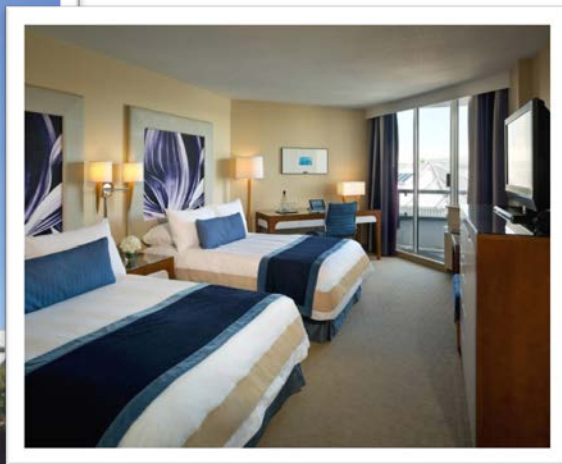

Many Associations hold tournaments over the same dates....make your arrangements today!

Kendall Birovchak, Sales Manager
604-523-3507, 1-800-663-2001
kbirovchak@innatthequay.com

900 Quayside Drive, New Westminster, BC
www.innatthequay.com