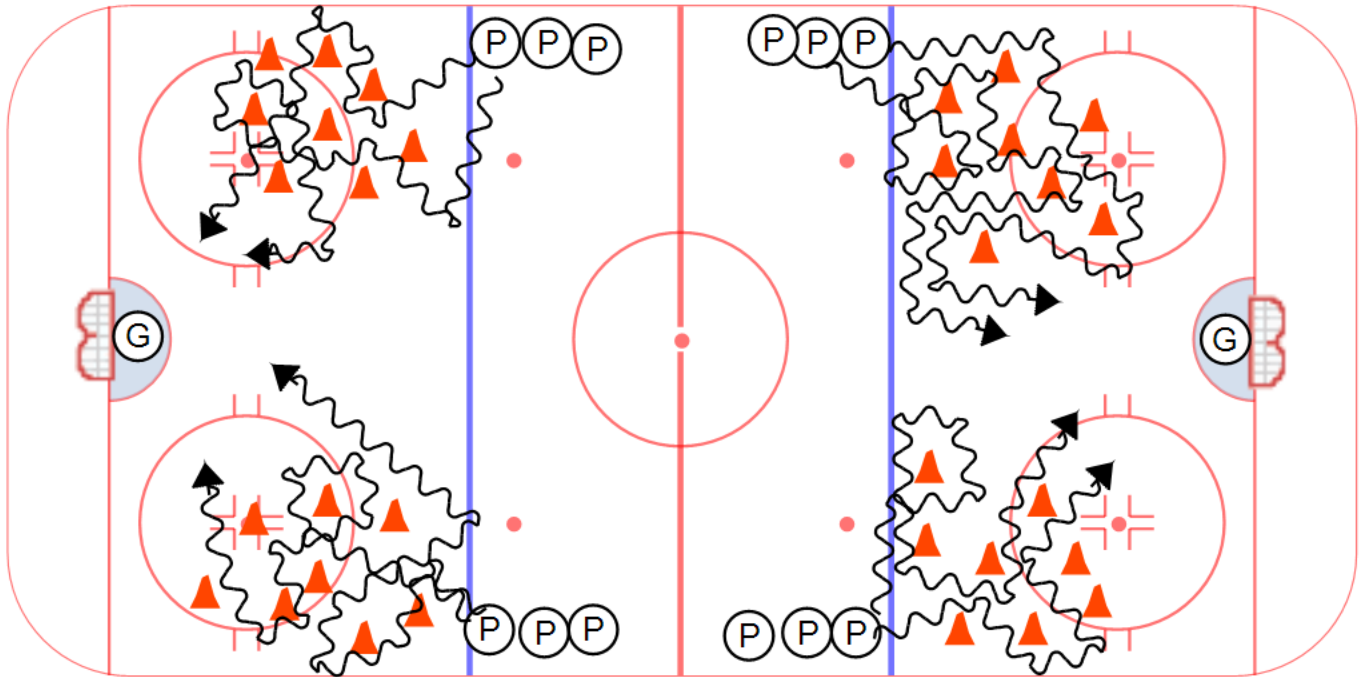

Category #1 : COACH MANUAL

Title : THUNDERDOME

Category #2 : coaching manual

Content elements :

Components:

Key points :

HEADS UP

QUICK FEET

STICKHANDLE

SCORE

Description

- Coach blows the whistle and two players enter the cone at once and stick handle through avoiding each other and keeping control of the puck. When the next whistle is blown player one goes and shots on net while another player enters leaving two players in the cone zone the entire time.