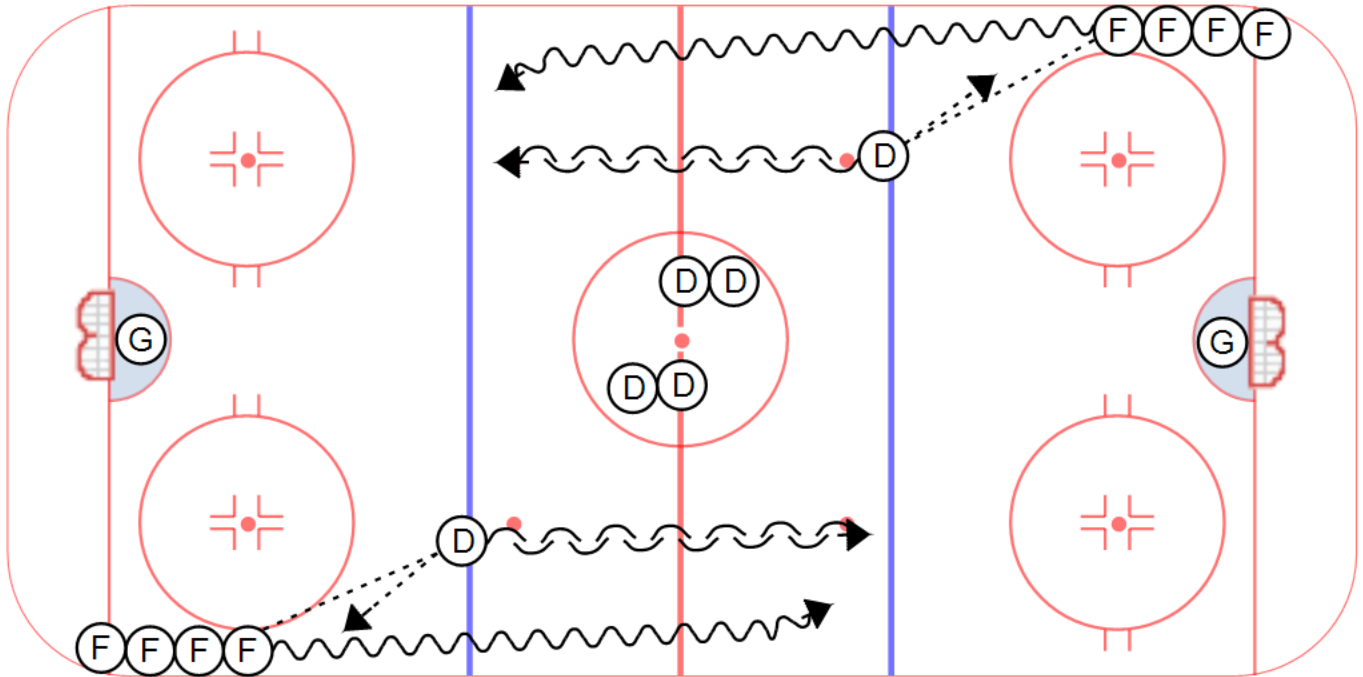

Category #1 : COACHES MANUAL

Title : OFFENSIVE 1 ON 1

Category #2 : 1 ON 1

Content elements : _____ Components: _____

Key points :

Description

- Forwards in either ends start with the puck and make a give and go with the defenseman down the ice as the defenseman backpedals into a 1 on 1.
- Clear the net quickly as this is a fast paced drill where the next line goes as soon as the forward hits the far blueline.