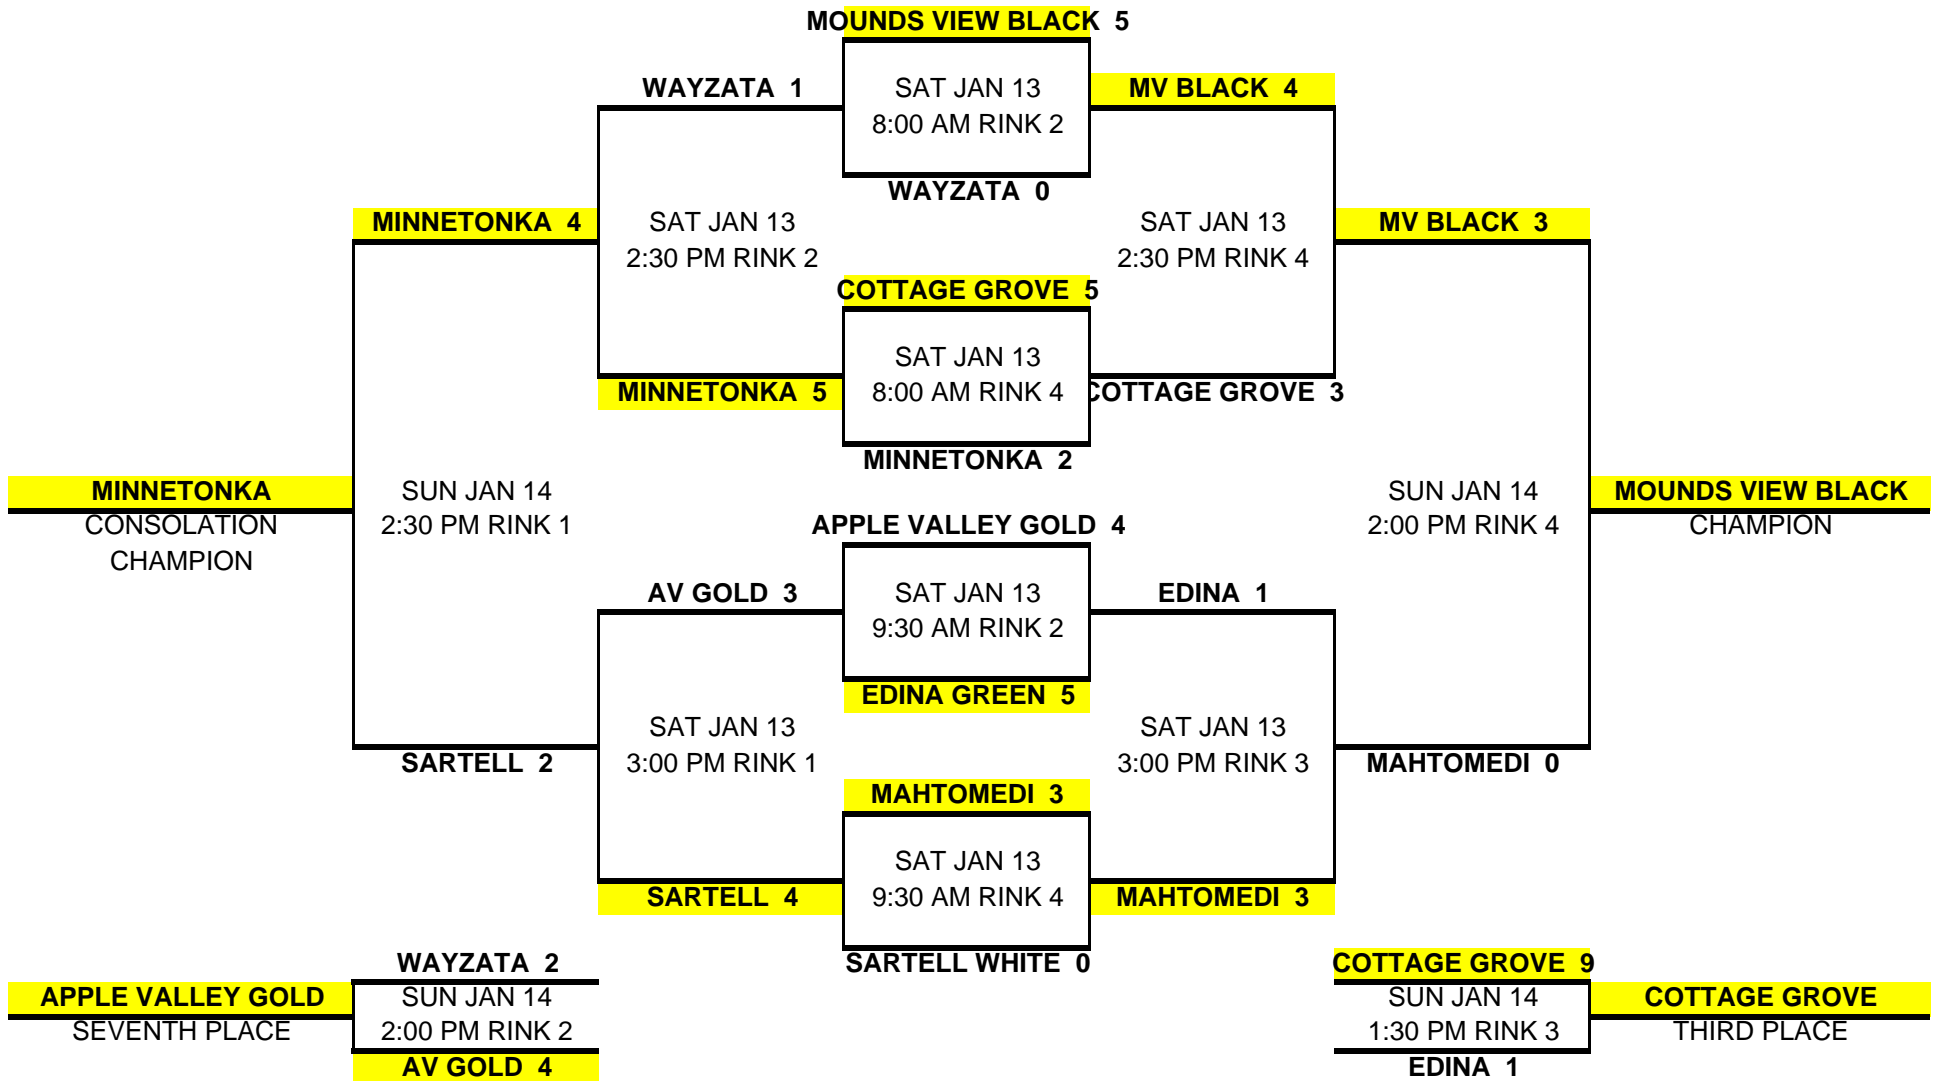

SUPER RINK SPECTACULAR SUPER "C" TOURNAMENT 2008

SQUIRT C ~ GREEN

ALL TEAMS ON TOP OF BRACKET WEAR WHITE/LIGHT JERSEYS AS THE HOME TEAM