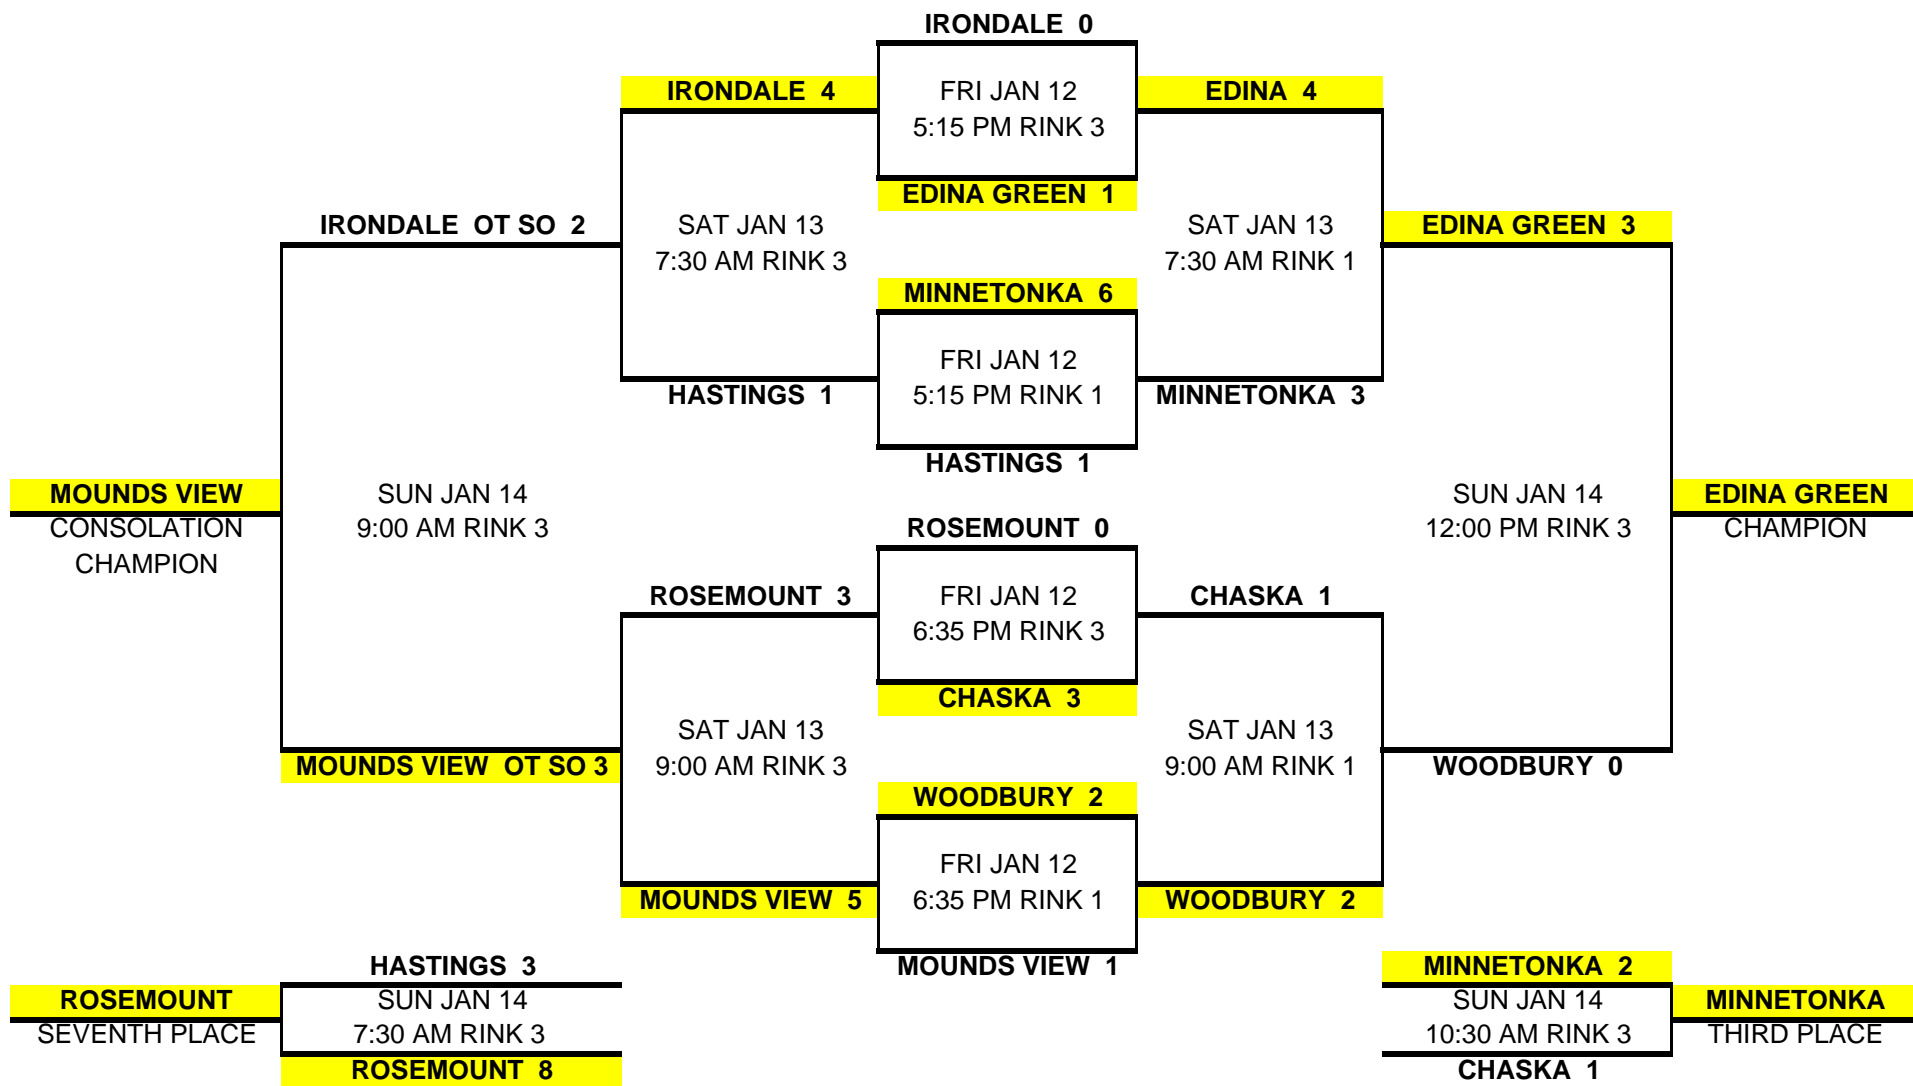

SUPER RINK SPECTACULAR SUPER "C" TOURNAMENT 2008 PEEWEE C

ALL TEAMS ON TOP OF BRACKET WEAR WHITE/LIGHT JERSEYS AS THE HOME TEAM