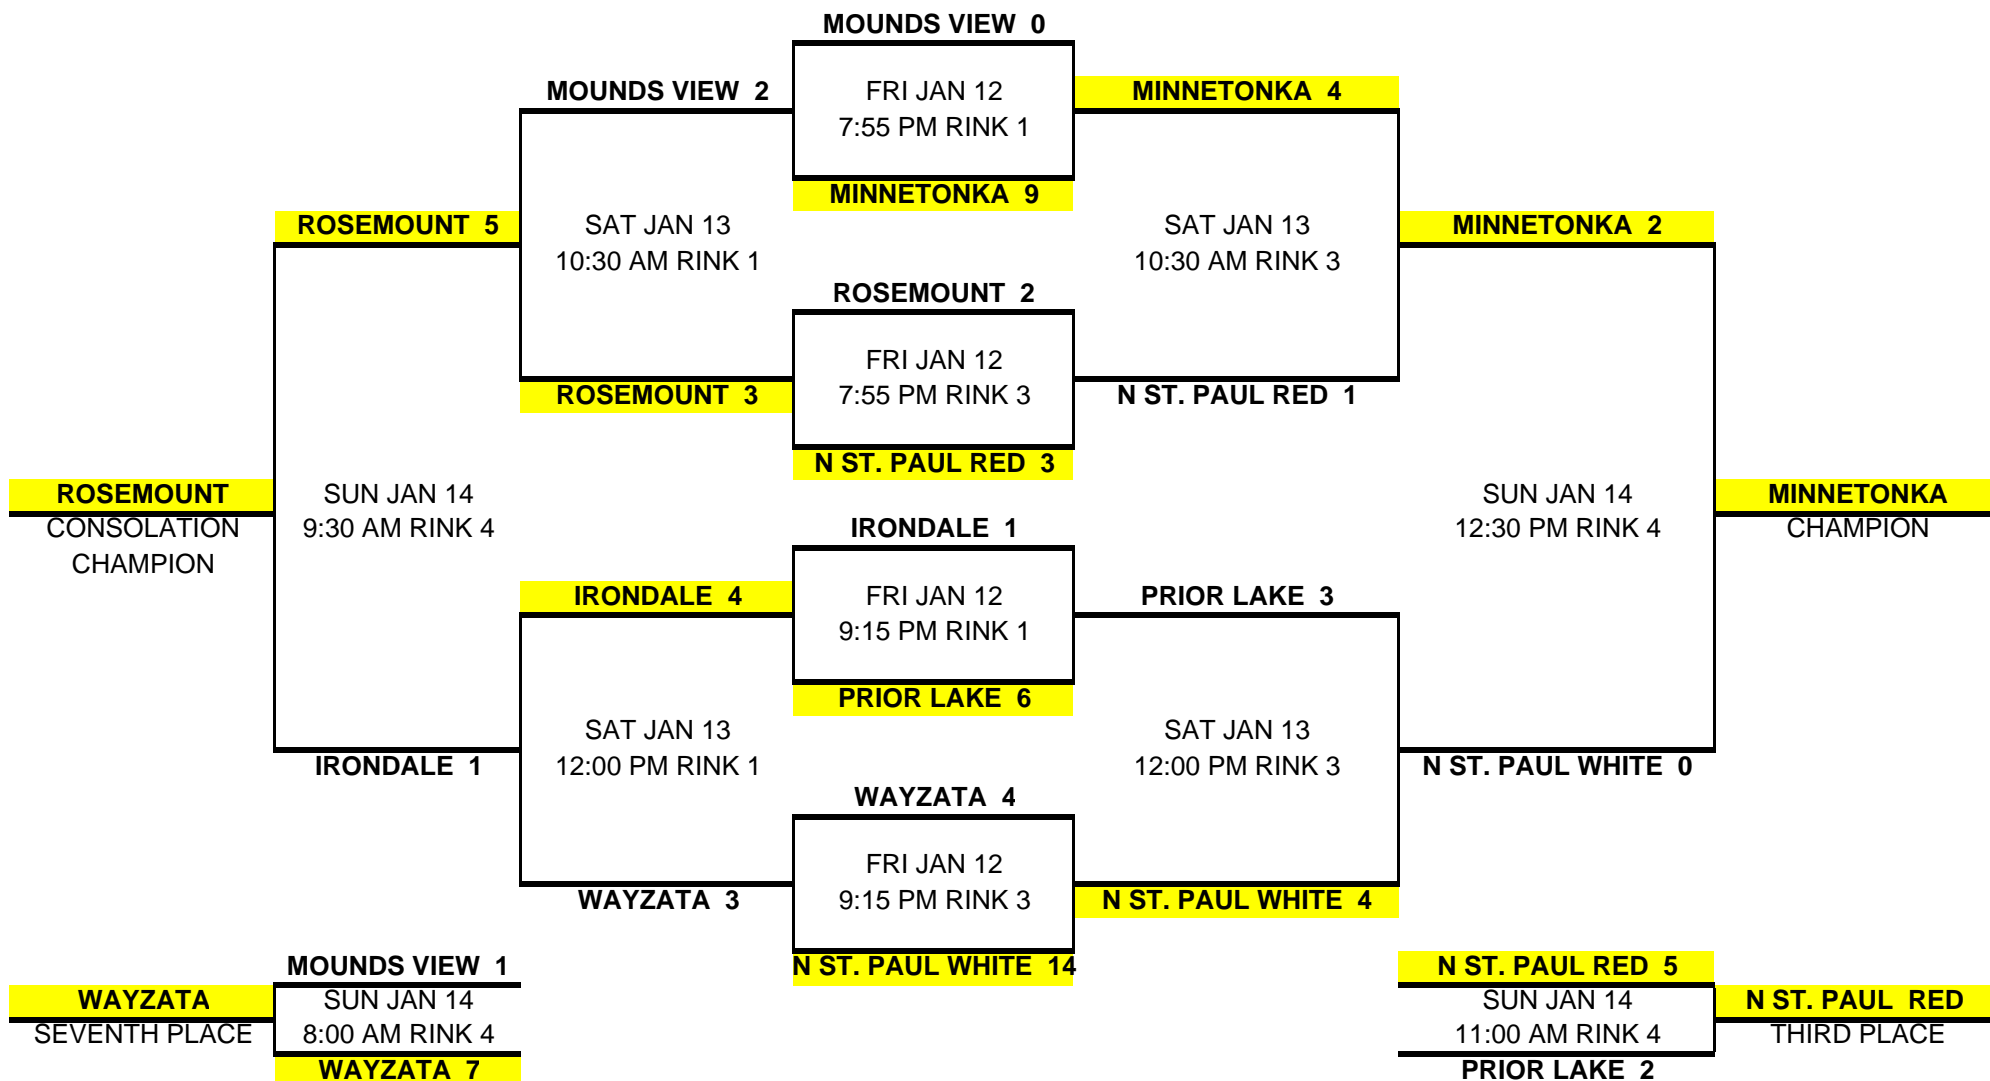

SUPER RINK SPECTACULAR SUPER "C" TOURNAMENT 2008 BANTAM C

ALL TEAMS ON TOP OF BRACKET WEAR WHITE/LIGHT JERSEYS AS THE HOME TEAM