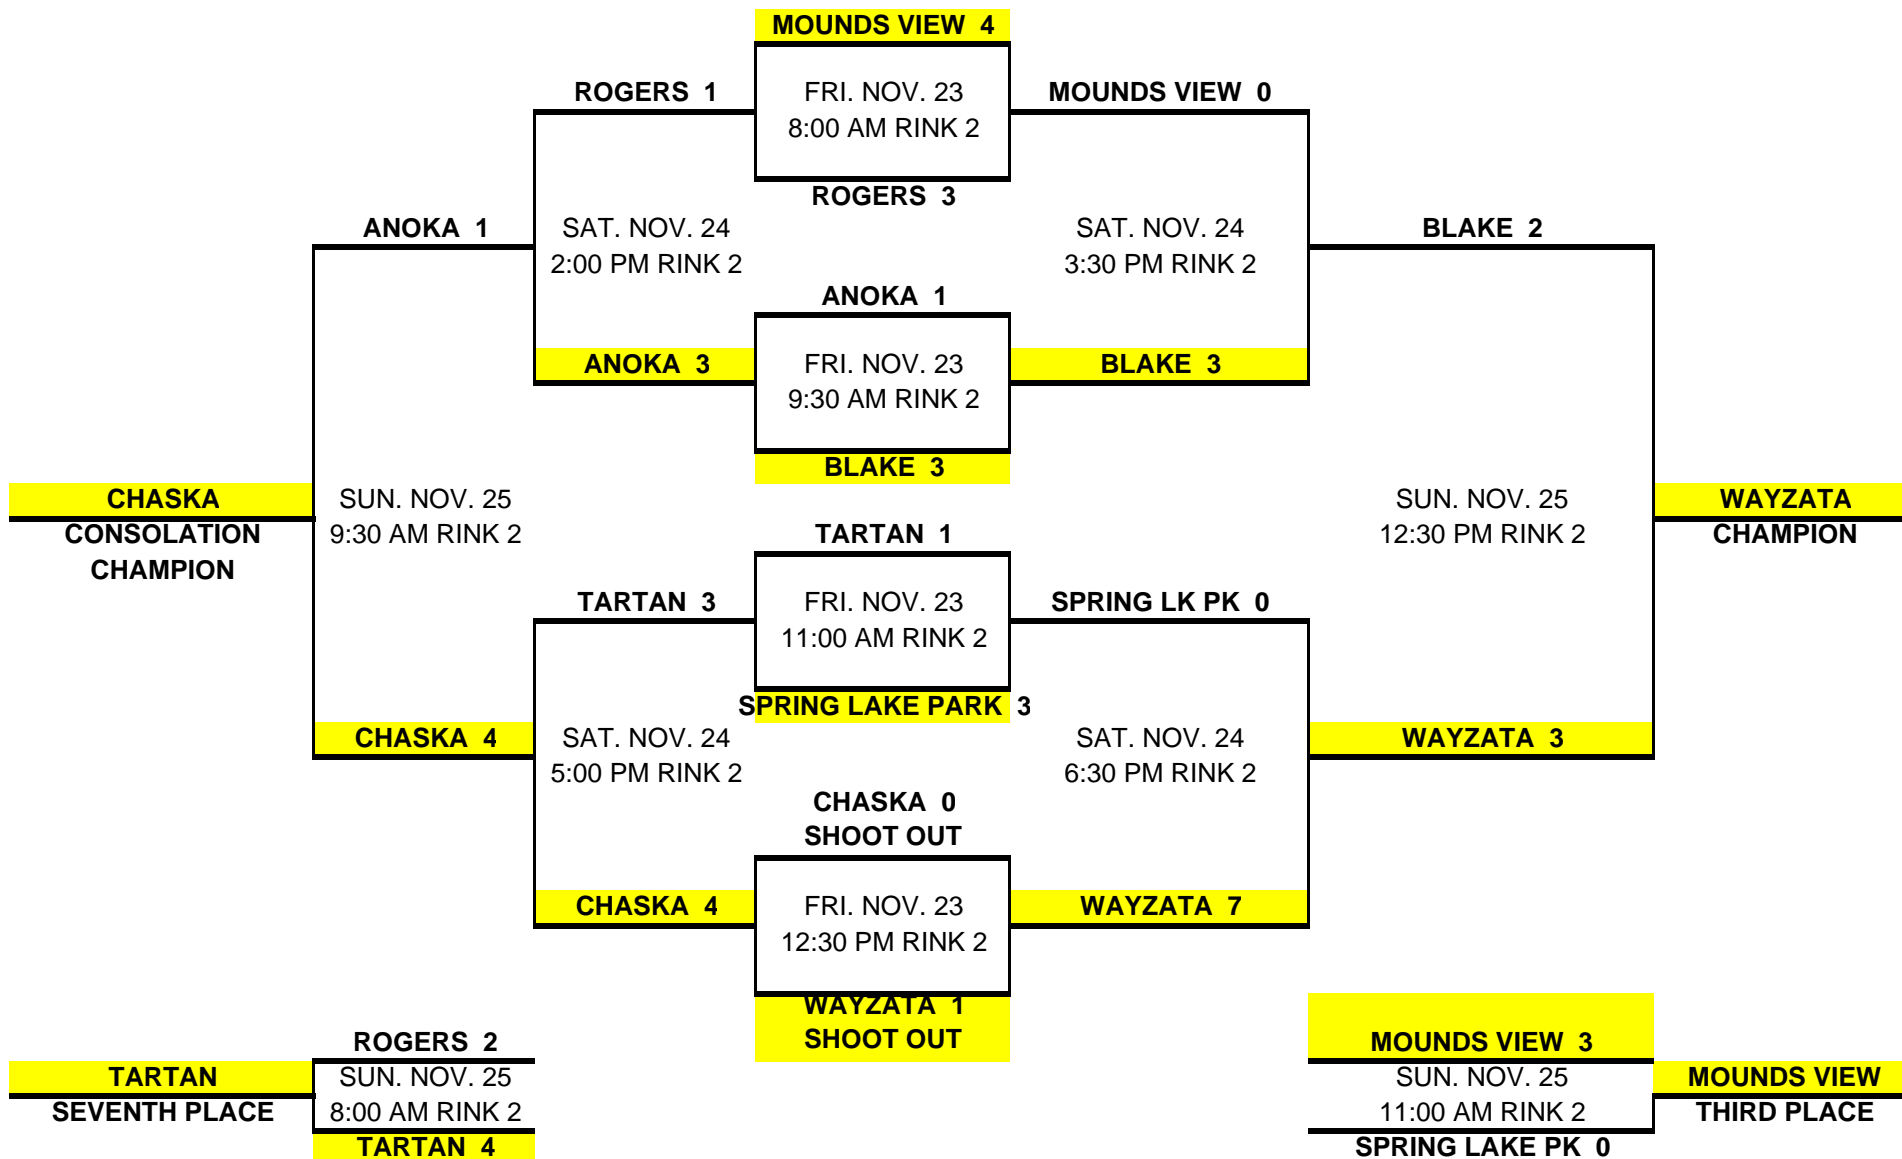

SUPER RINK SPECTACULAR 2007

BANTAM A

SUPER RINK SPECTACULAR 2007

BANTAM B1

SUPER RINK SPECTACULAR 2007

BANTAM B2

SUPER RINK SPECTACULAR 2007

PEEWEE A

SUPER RINK SPECTACULAR 2007

PEEWEE B1

SUPER RINK SPECTACULAR 2007 PEEWEE B2

SUPER RINK SPECTACULAR 2007

SQUIRT A

SUPER RINK SPECTACULAR 2007 SQUIRT B