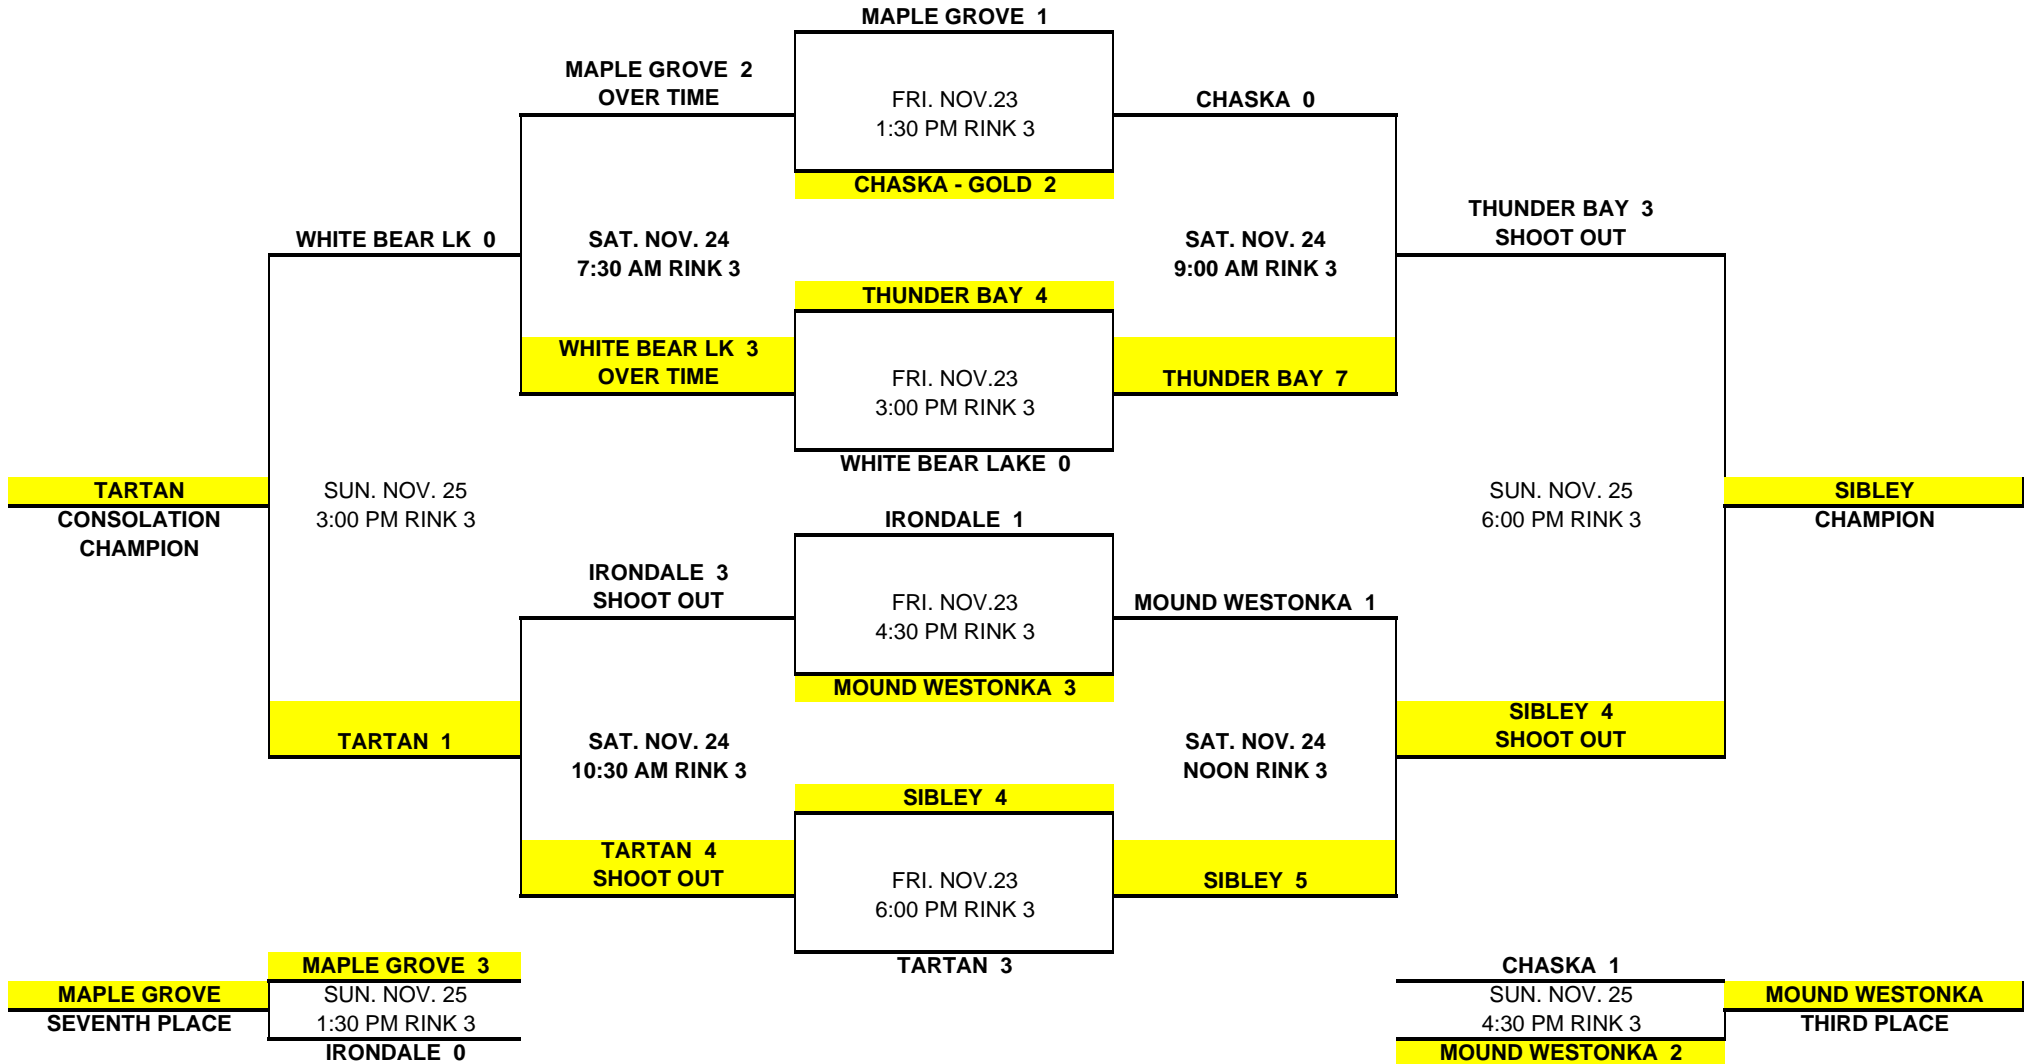

SUPER RINK SPECTACULAR 2007

BANTAM A

SUPER RINK SPECTACULAR 2007

BANTAM B1

SUPER RINK SPECTACULAR 2007

BANTAM B2

SUPER RINK SPECTACULAR 2007

PEEWEE A

SUPER RINK SPECTACULAR 2007

PEEWEE B1

SUPER RINK SPECTACULAR 2007 PEEWEE B2

SUPER RINK SPECTACULAR 2007

SQUIRT A

SUPER RINK SPECTACULAR 2007 SQUIRT B