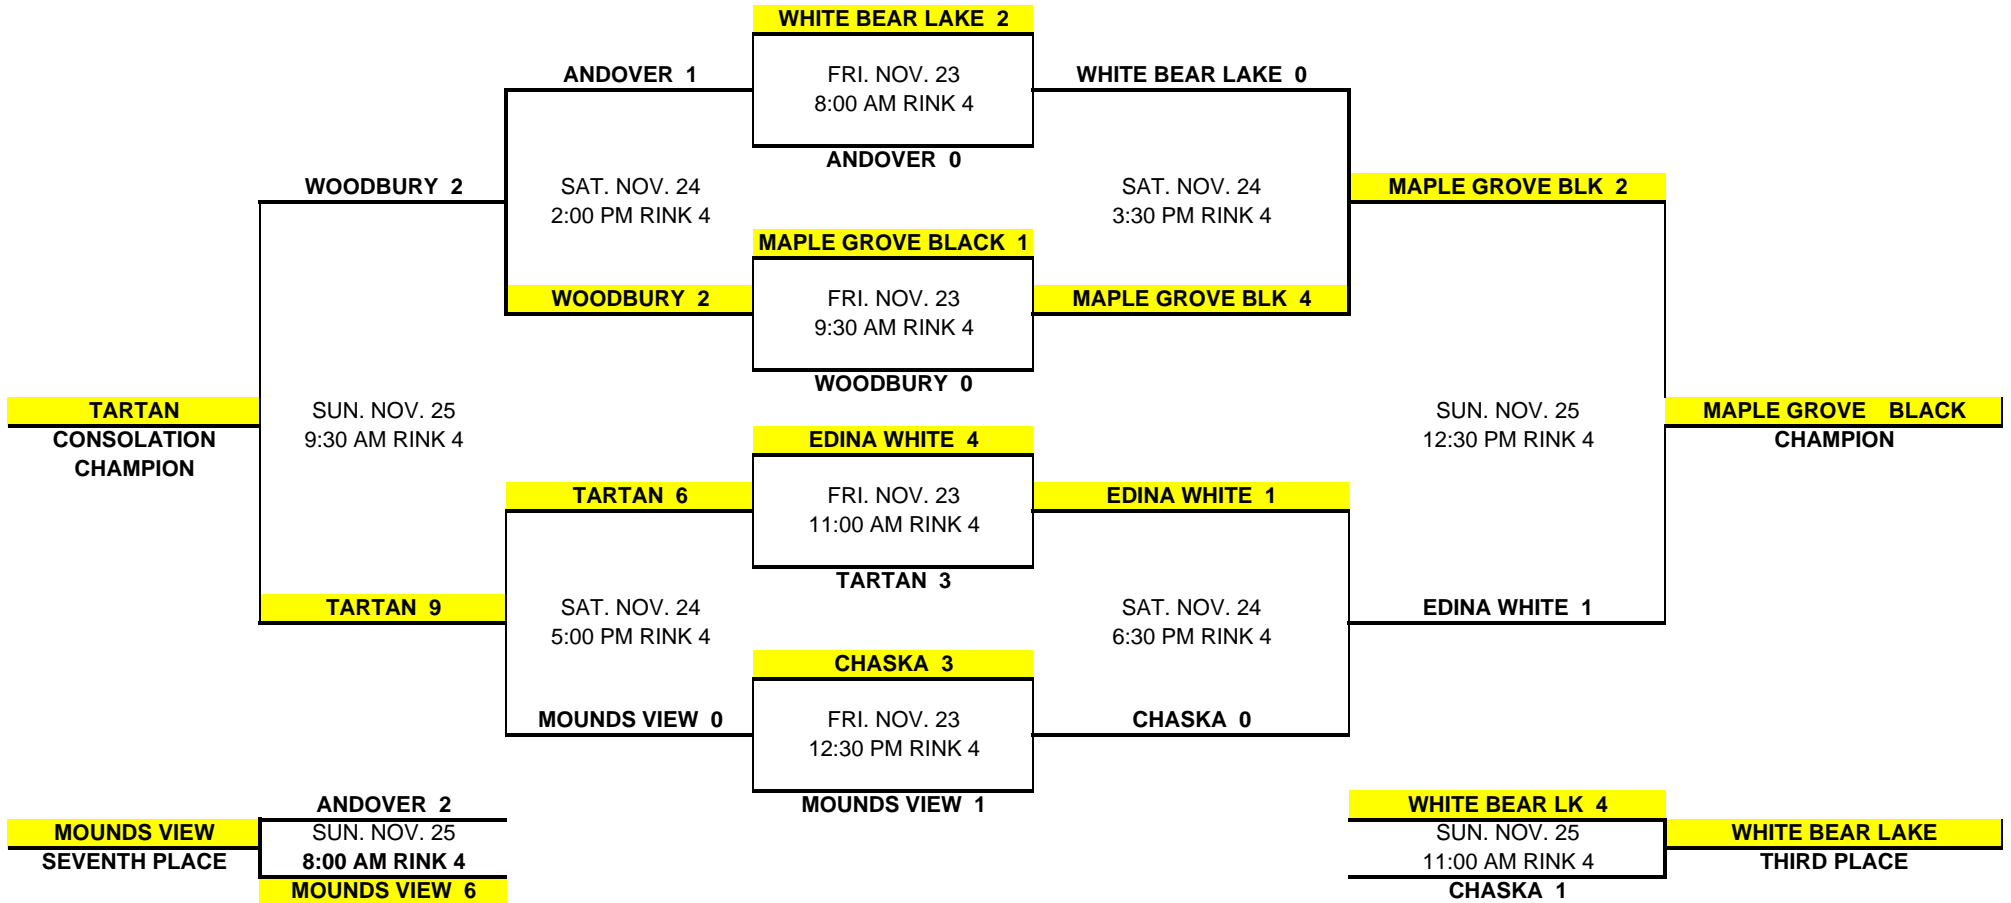

SUPER RINK SPECTACULAR 2007

BANTAM A

SUPER RINK SPECTACULAR 2007

BANTAM B1

SUPER RINK SPECTACULAR 2007

BANTAM B2

SUPER RINK SPECTACULAR 2007

PEEWEE A

SUPER RINK SPECTACULAR 2007

PEEWEE B1

SUPER RINK SPECTACULAR 2007 PEEWEE B2

SUPER RINK SPECTACULAR 2007

SQUIRT A

SUPER RINK SPECTACULAR 2007 SQUIRT B