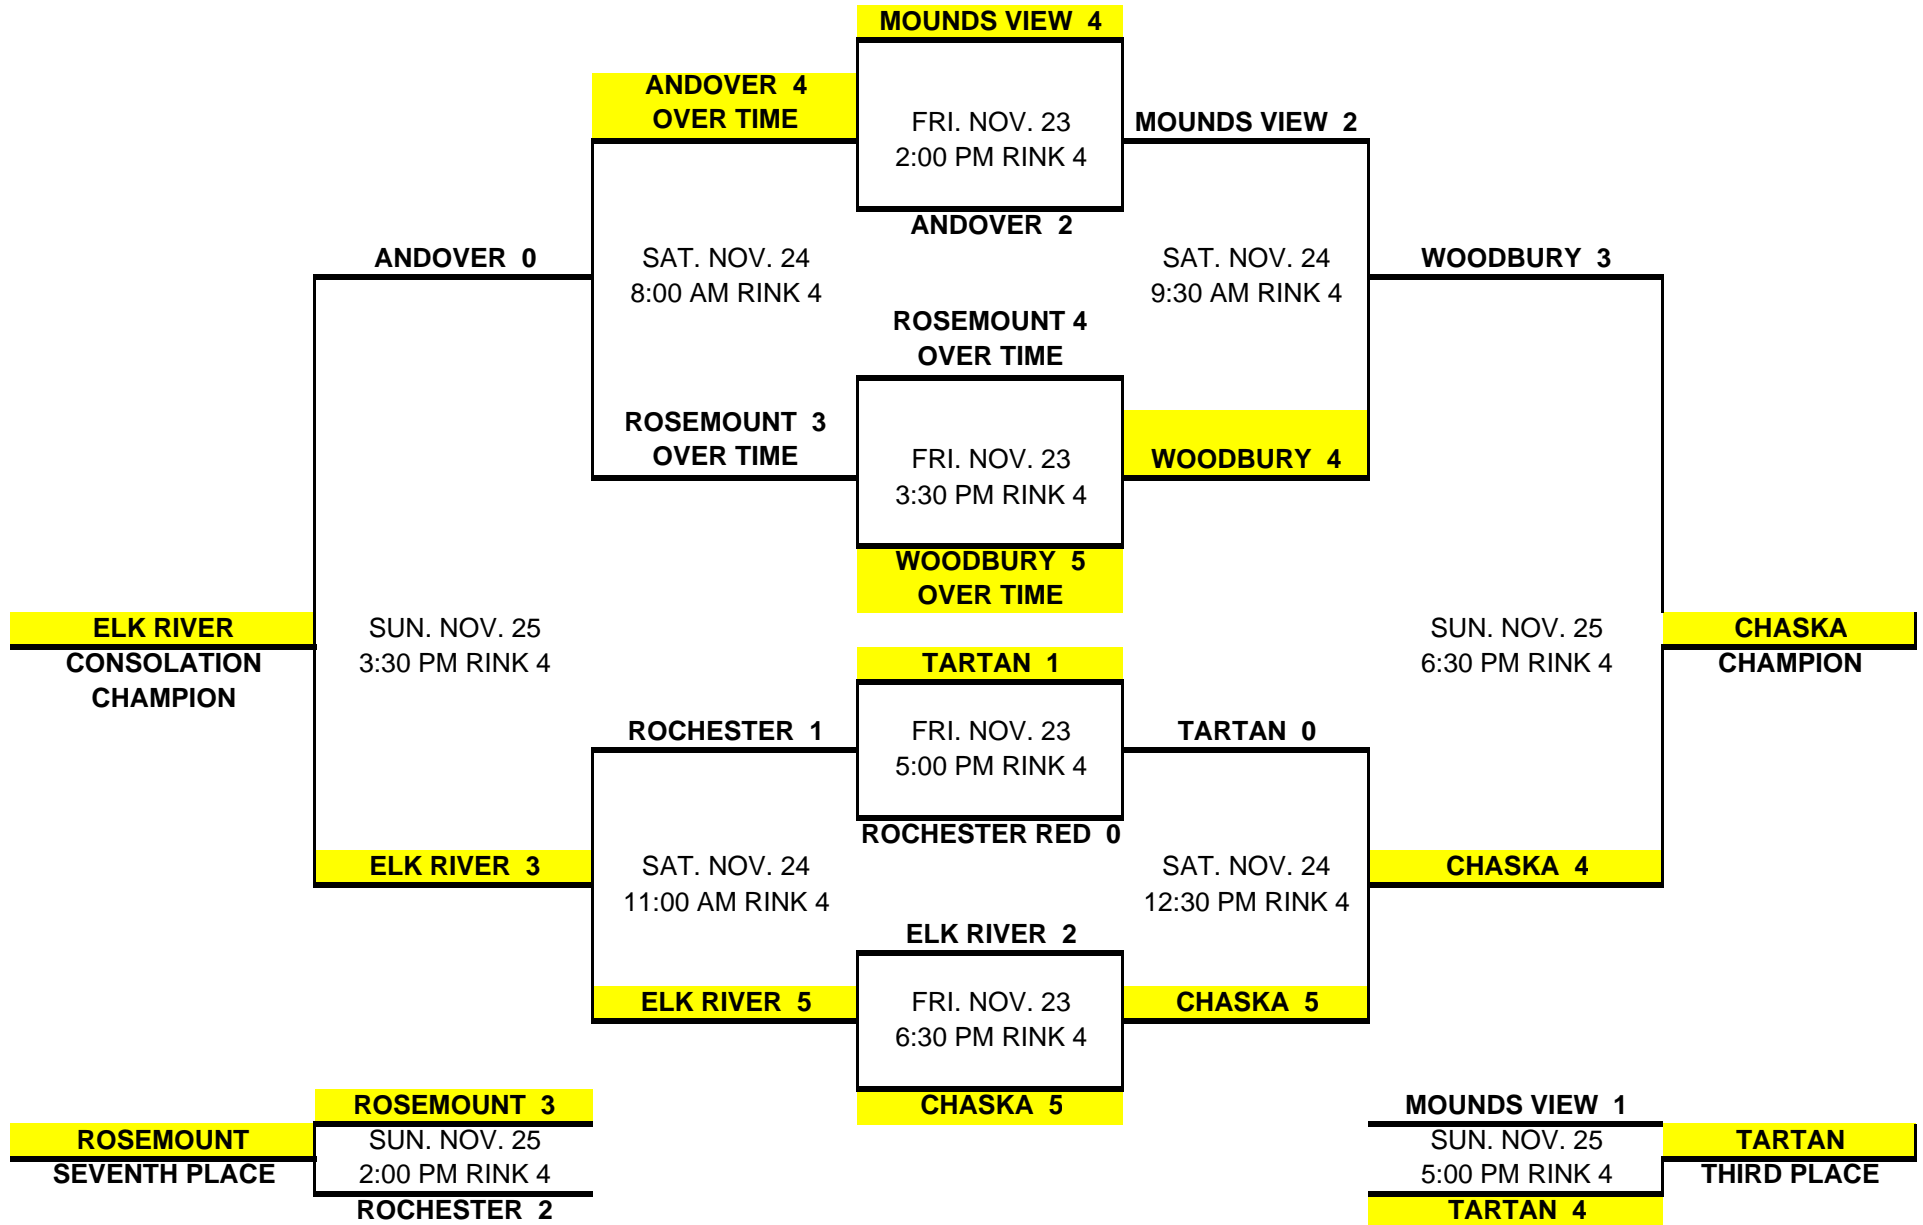

SUPER RINK SPECTACULAR 2007

BANTAM A

SUPER RINK SPECTACULAR 2007

BANTAM B1

SUPER RINK SPECTACULAR 2007

BANTAM B2

SUPER RINK SPECTACULAR 2007

PEEWEE A

SUPER RINK SPECTACULAR 2007

PEEWEE B1

SUPER RINK SPECTACULAR 2007 PEEWEE B2

SUPER RINK SPECTACULAR 2007

SQUIRT A

SUPER RINK SPECTACULAR 2007 SQUIRT B