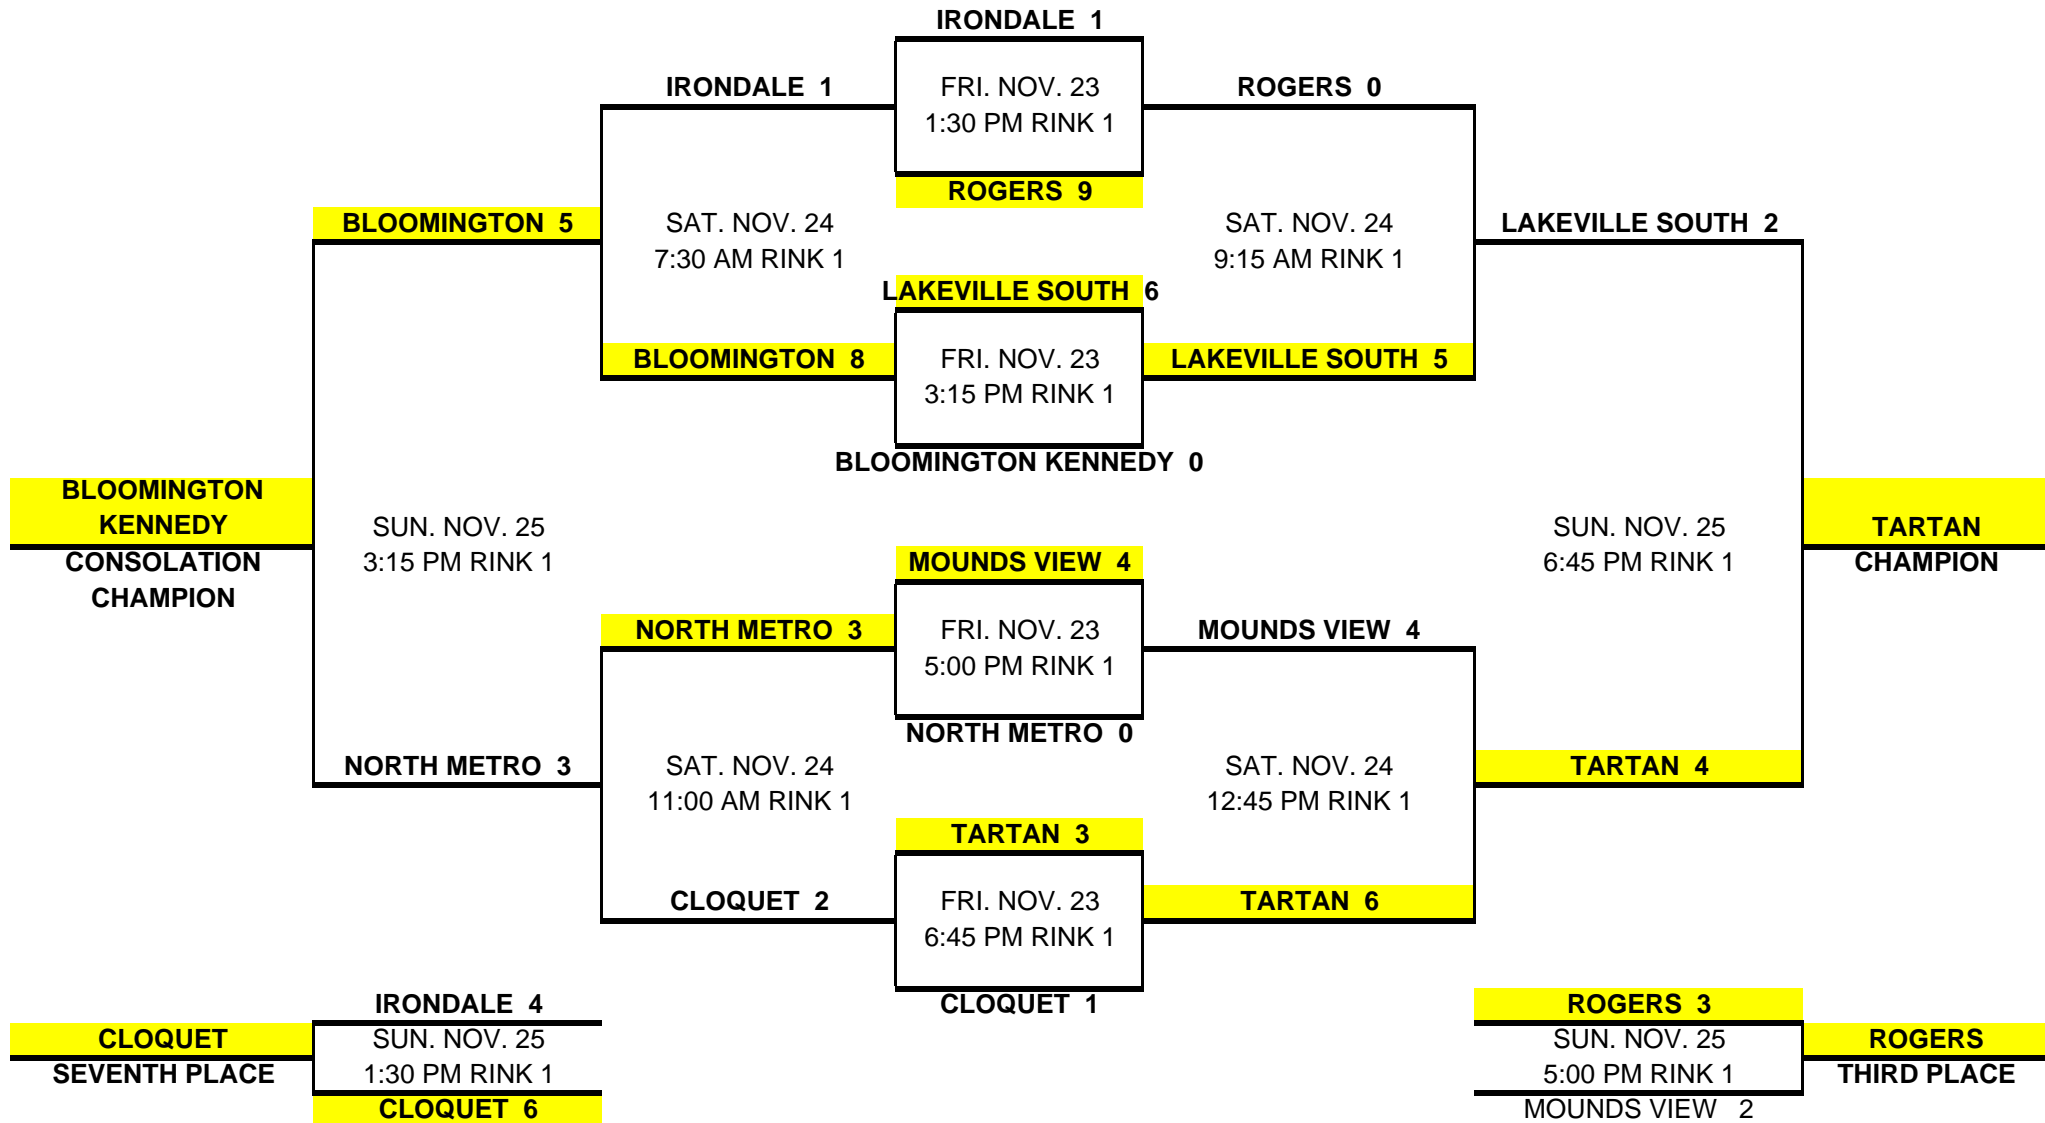

SUPER RINK SPECTACULAR 2007

BANTAM A

SUPER RINK SPECTACULAR 2007

BANTAM B1

SUPER RINK SPECTACULAR 2007

BANTAM B2

SUPER RINK SPECTACULAR 2007

PEEWEE A

SUPER RINK SPECTACULAR 2007

PEEWEE B1

SUPER RINK SPECTACULAR 2007 PEEWEE B2

SUPER RINK SPECTACULAR 2007

SQUIRT A

SUPER RINK SPECTACULAR 2007 SQUIRT B