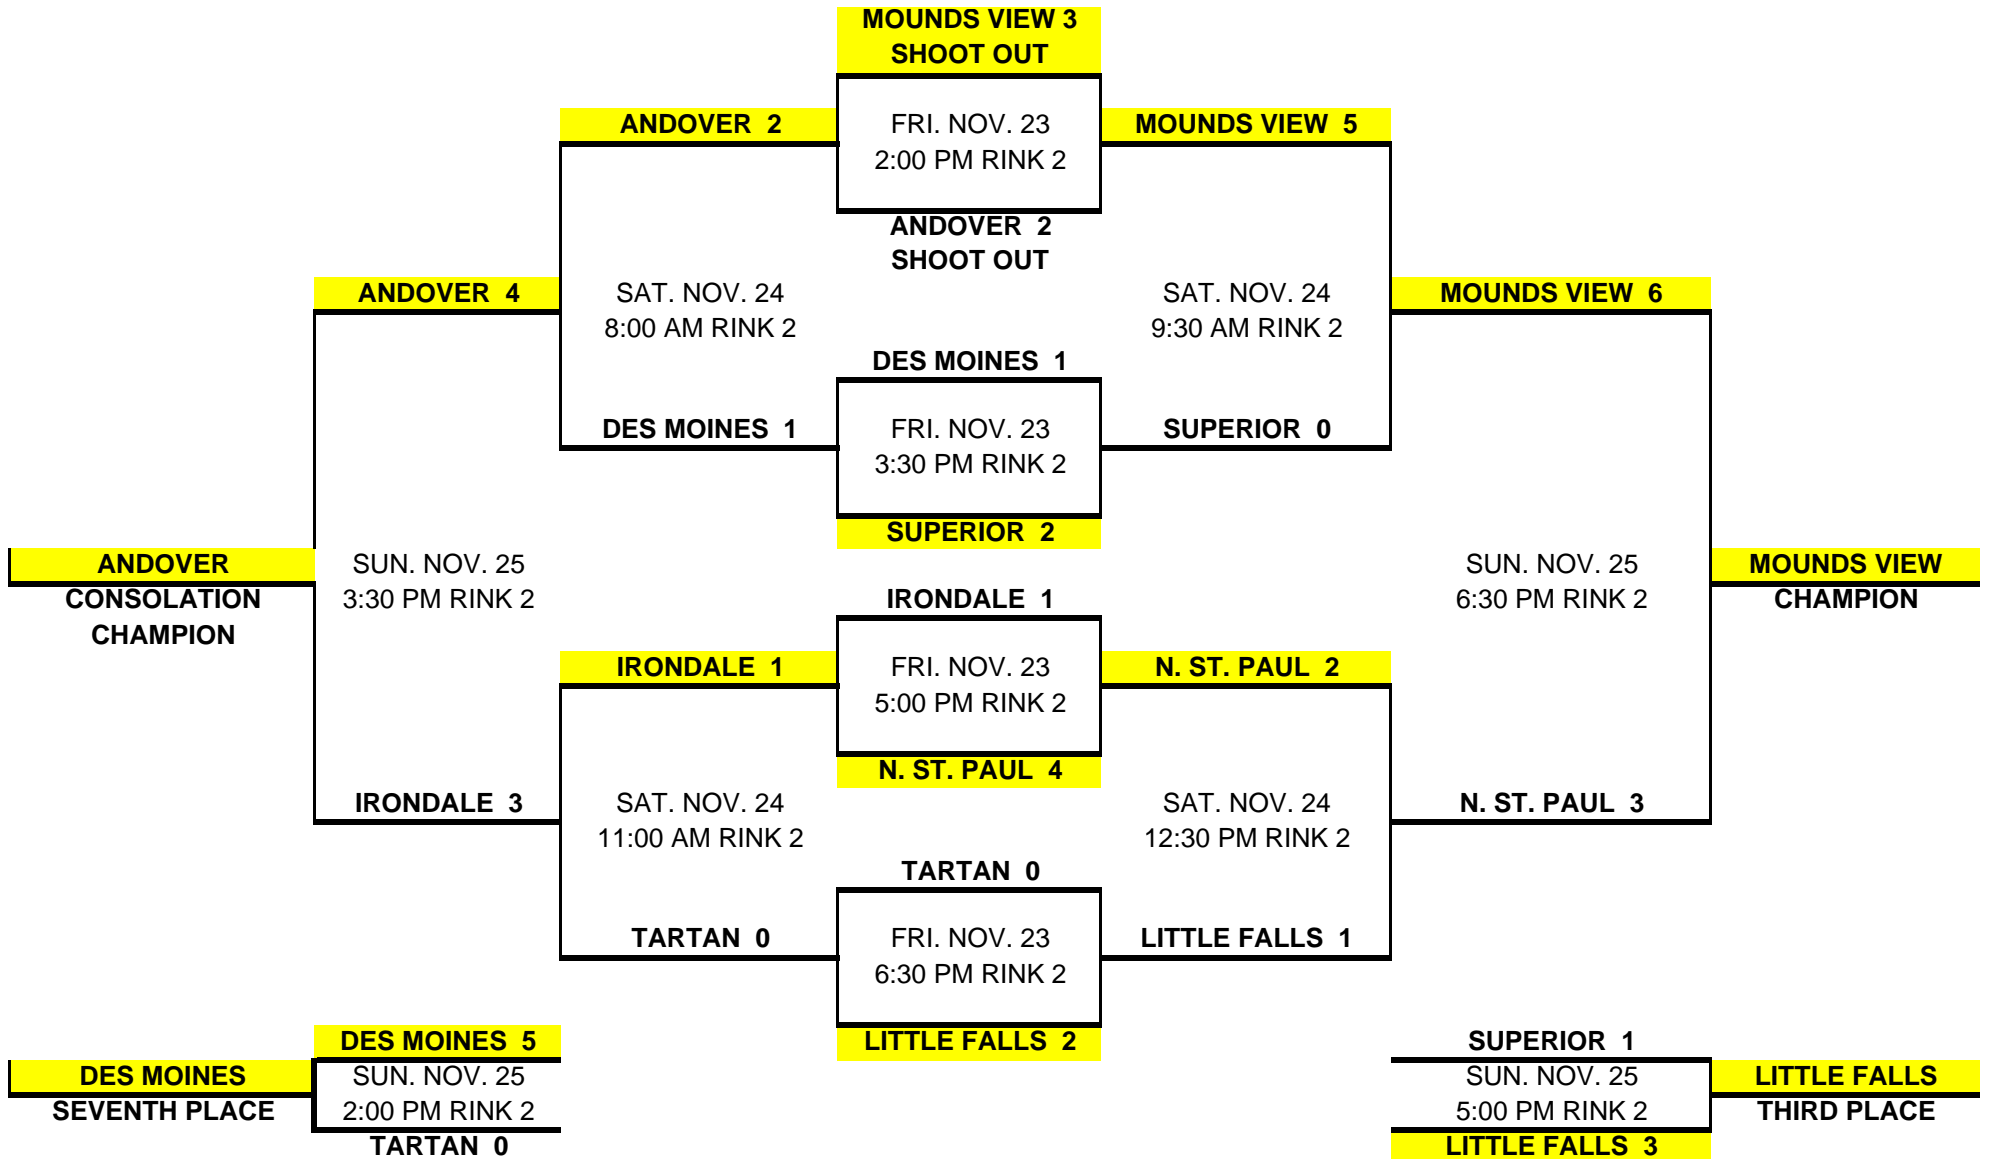

SUPER RINK SPECTACULAR 2007

BANTAM A

SUPER RINK SPECTACULAR 2007

BANTAM B1

SUPER RINK SPECTACULAR 2007

BANTAM B2

SUPER RINK SPECTACULAR 2007

PEEWEE A

SUPER RINK SPECTACULAR 2007

PEEWEE B1

SUPER RINK SPECTACULAR 2007 PEEWEE B2

SUPER RINK SPECTACULAR 2007

SQUIRT A

SUPER RINK SPECTACULAR 2007 SQUIRT B