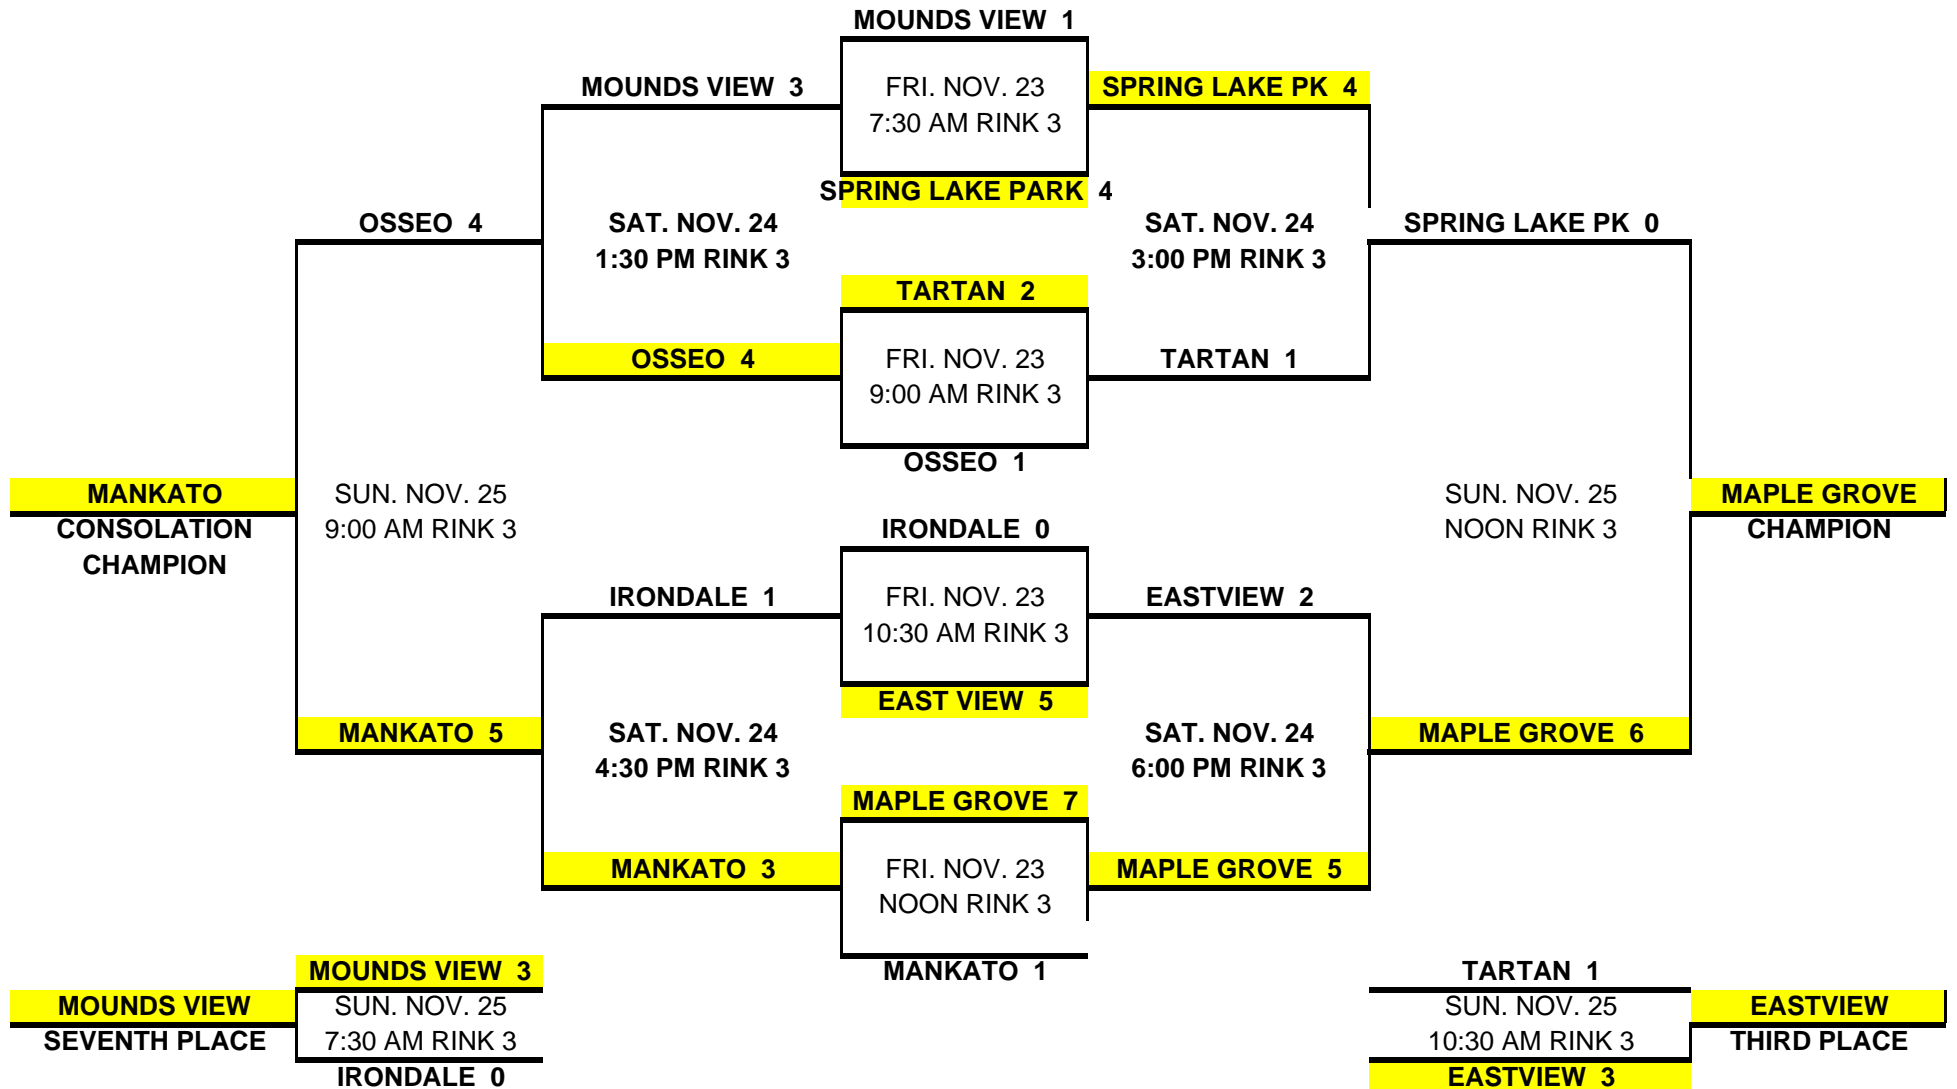

SUPER RINK SPECTACULAR 2007

BANTAM A

SUPER RINK SPECTACULAR 2007

BANTAM B1

SUPER RINK SPECTACULAR 2007

BANTAM B2

SUPER RINK SPECTACULAR 2007

PEEWEE A

SUPER RINK SPECTACULAR 2007

PEEWEE B1

SUPER RINK SPECTACULAR 2007 PEEWEE B2

SUPER RINK SPECTACULAR 2007

SQUIRT A

SUPER RINK SPECTACULAR 2007 SQUIRT B