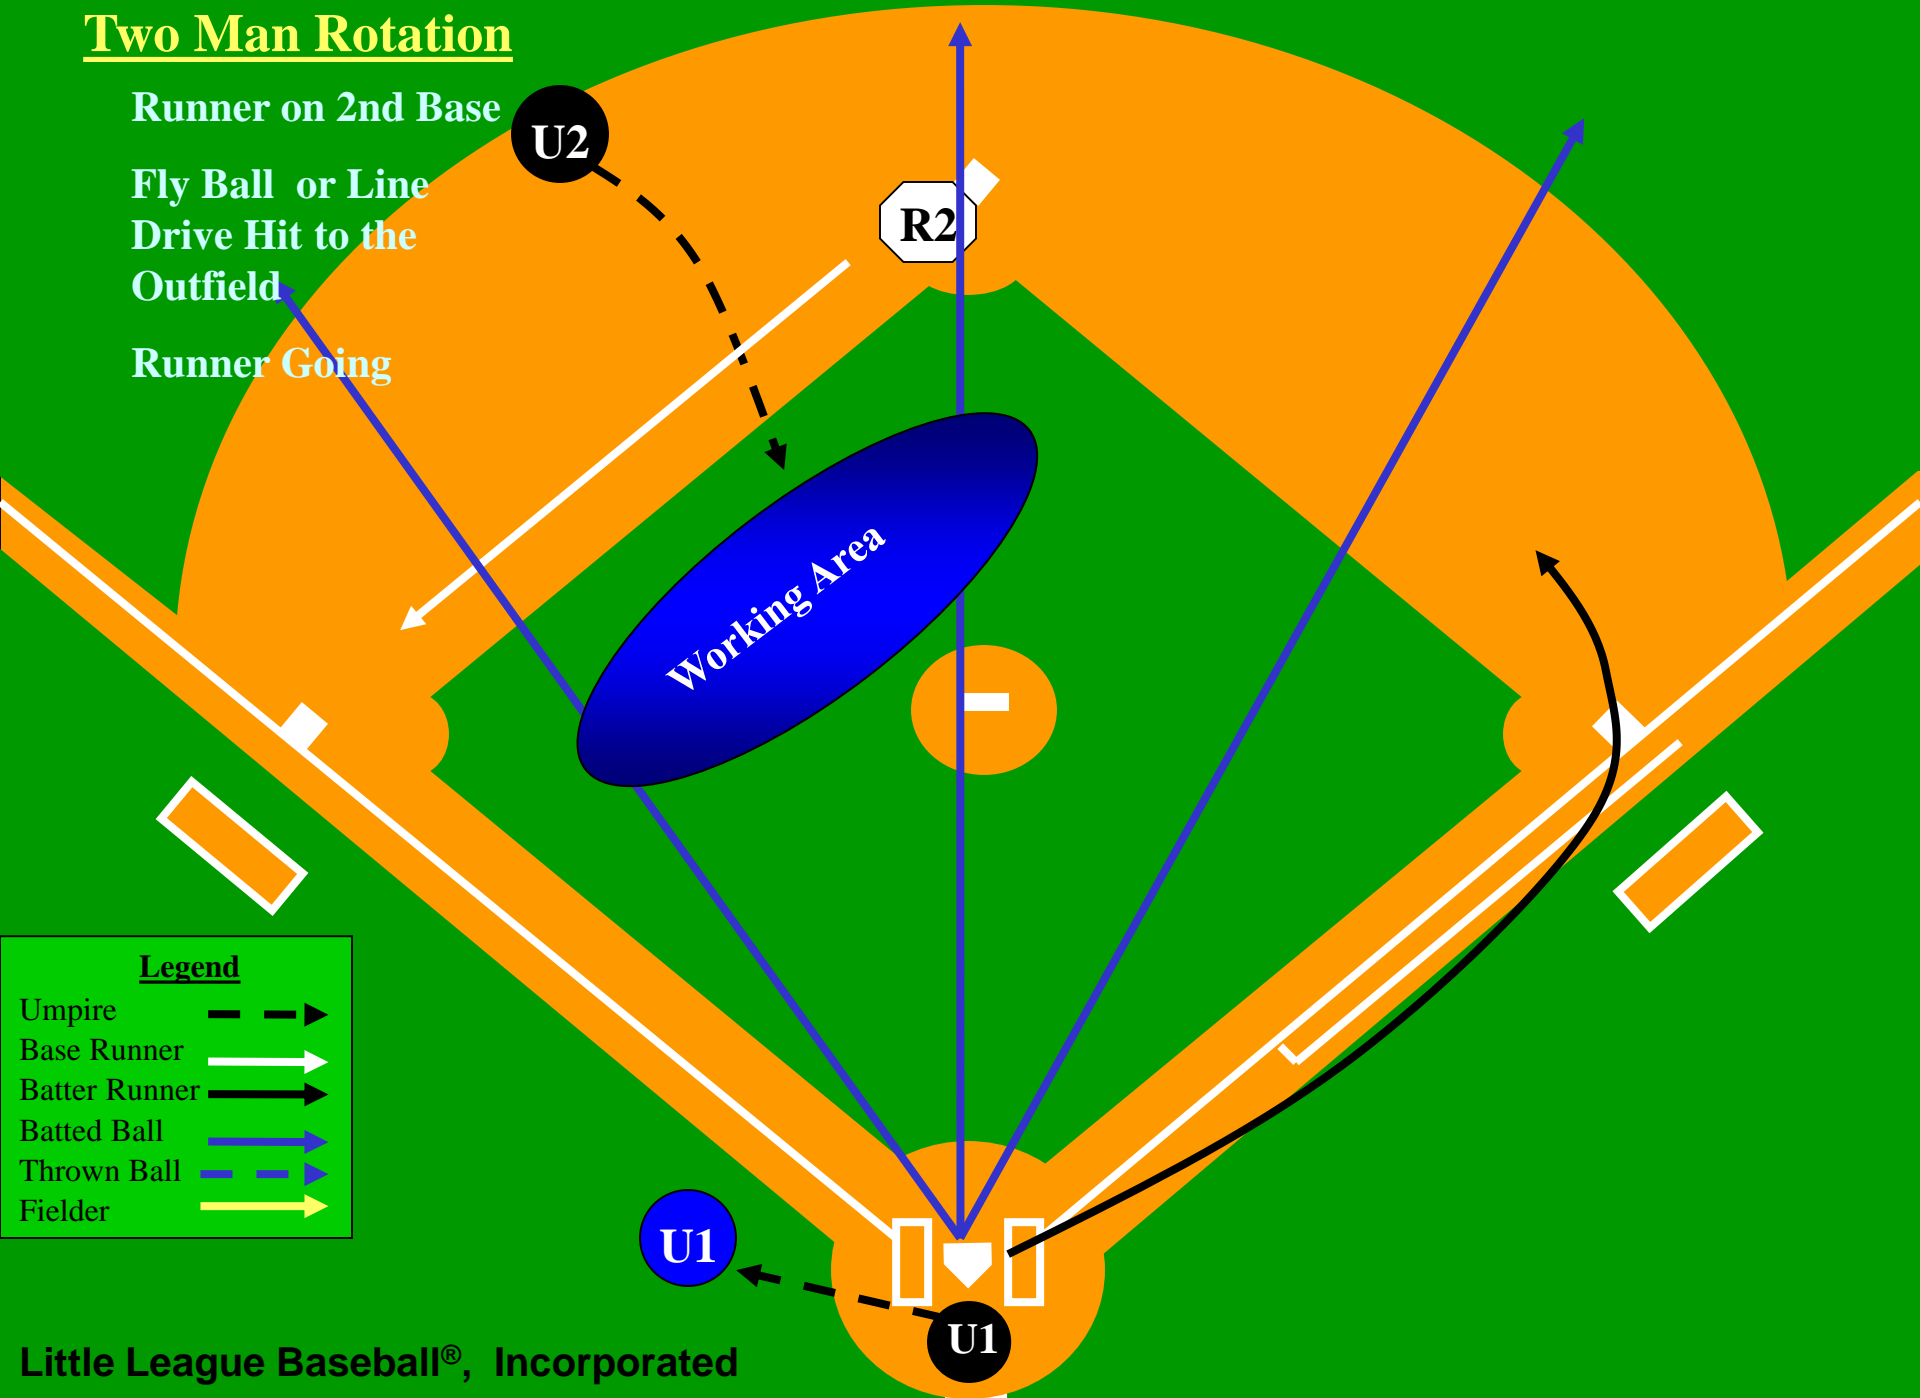

Two Man Rotation

Runner on 2nd Base

Fly Ball or Line
Drive Hit to the
Outfield

Runner Going

Legend

- Umpire
- Base Runner
- Batter Runner
- Batted Ball
- Thrown Ball
- Fielder