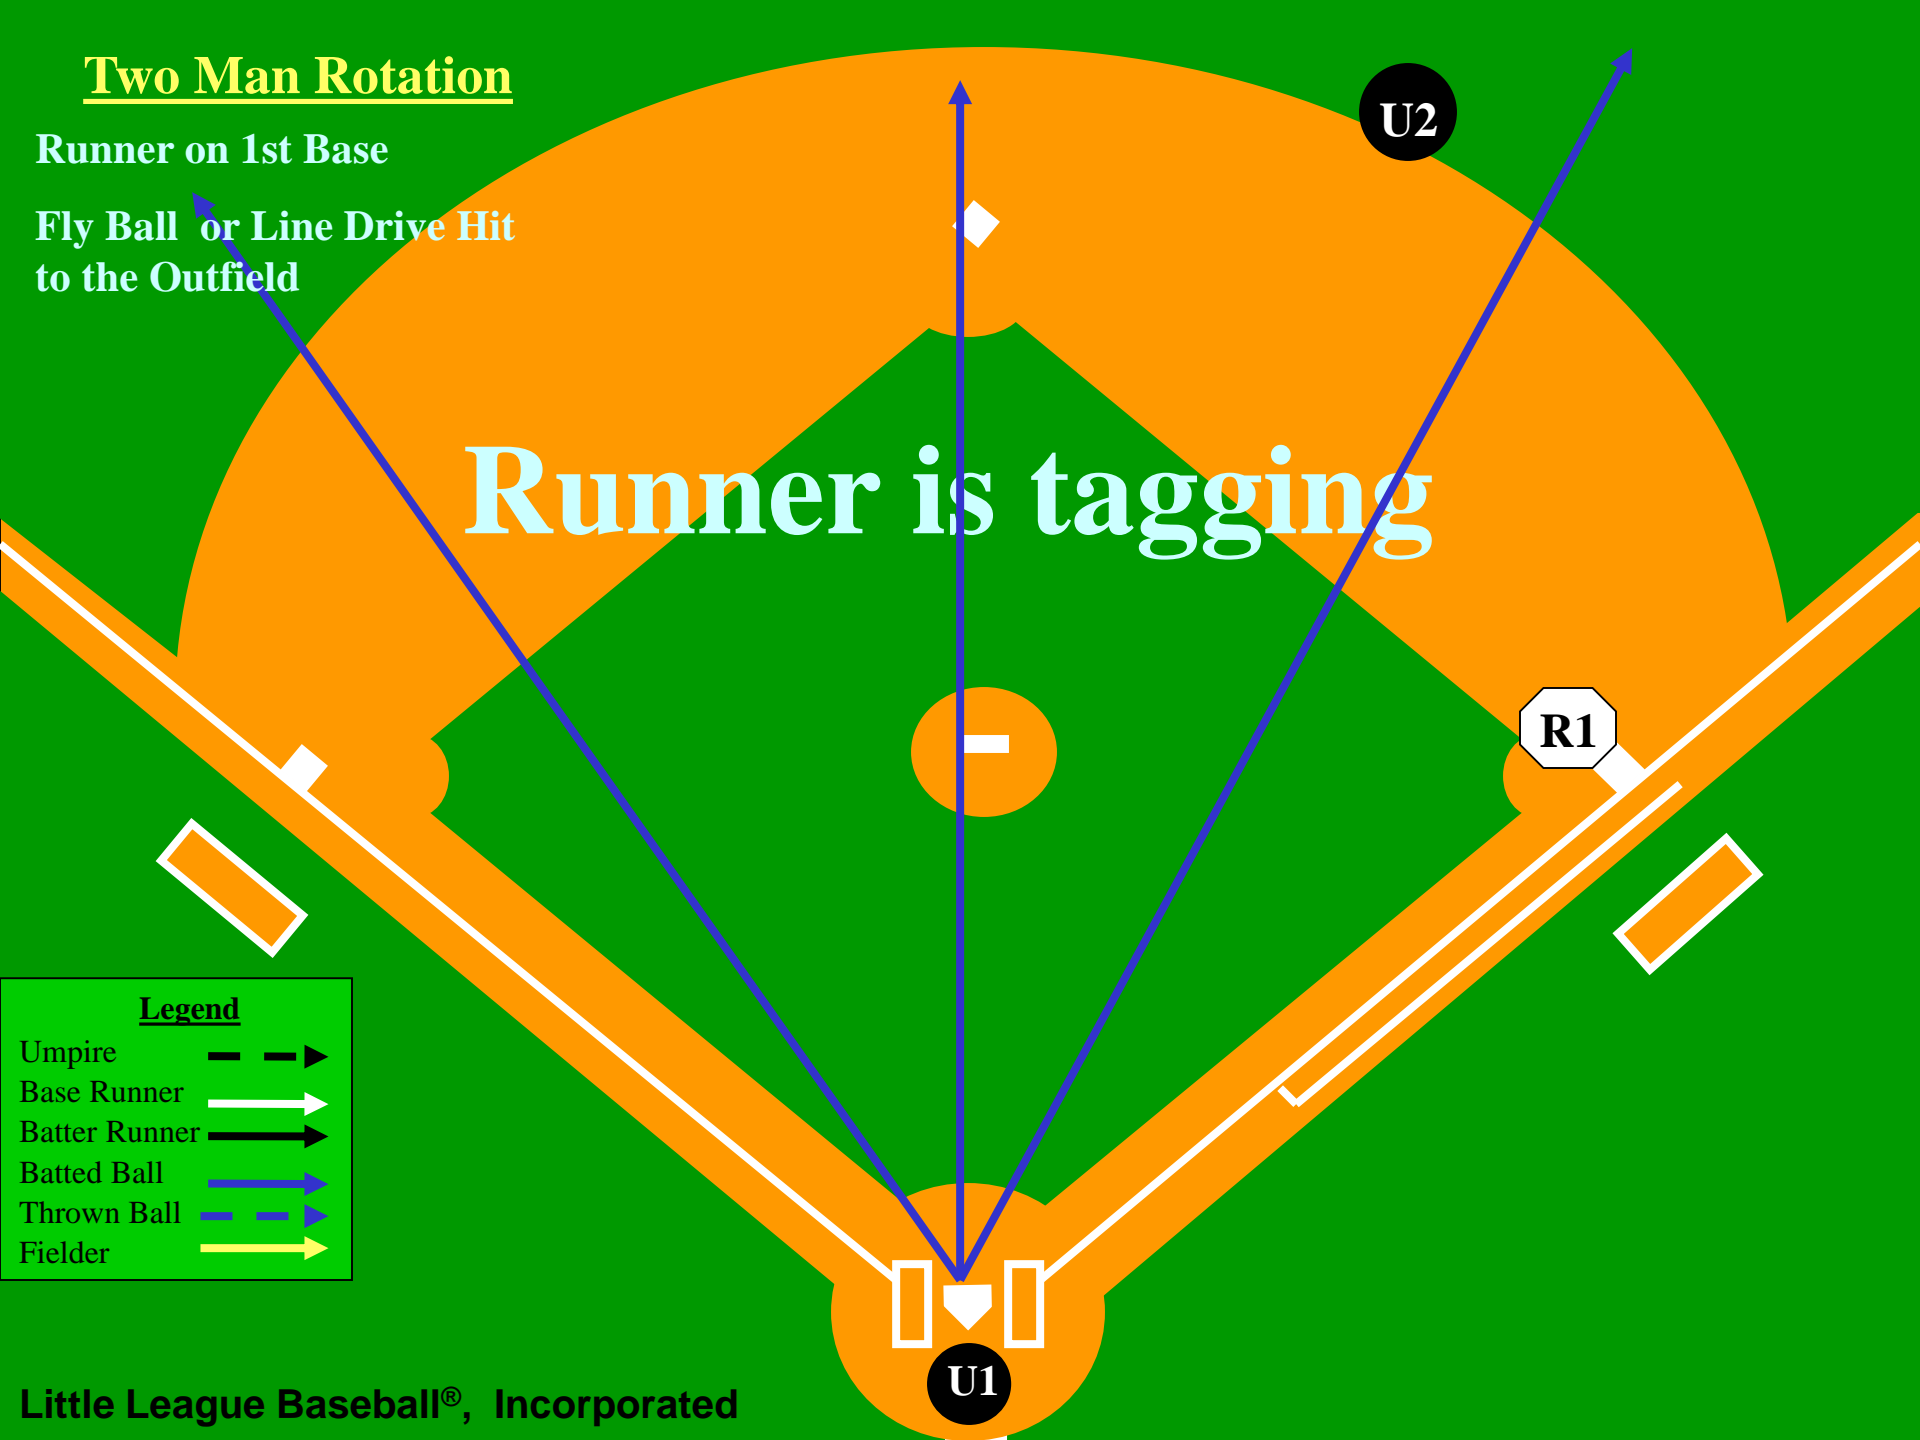

Two Man Rotation

Runner on 1st Base

Fly Ball or Line Drive Hit
to the Outfield

Runner is tagging

U2

R1

U1

Legend

Umpire	---▶
Base Runner	—▶
Batter Runner	—▶
Batted Ball	—▶
Thrown Ball	—▶
Fielder	—▶