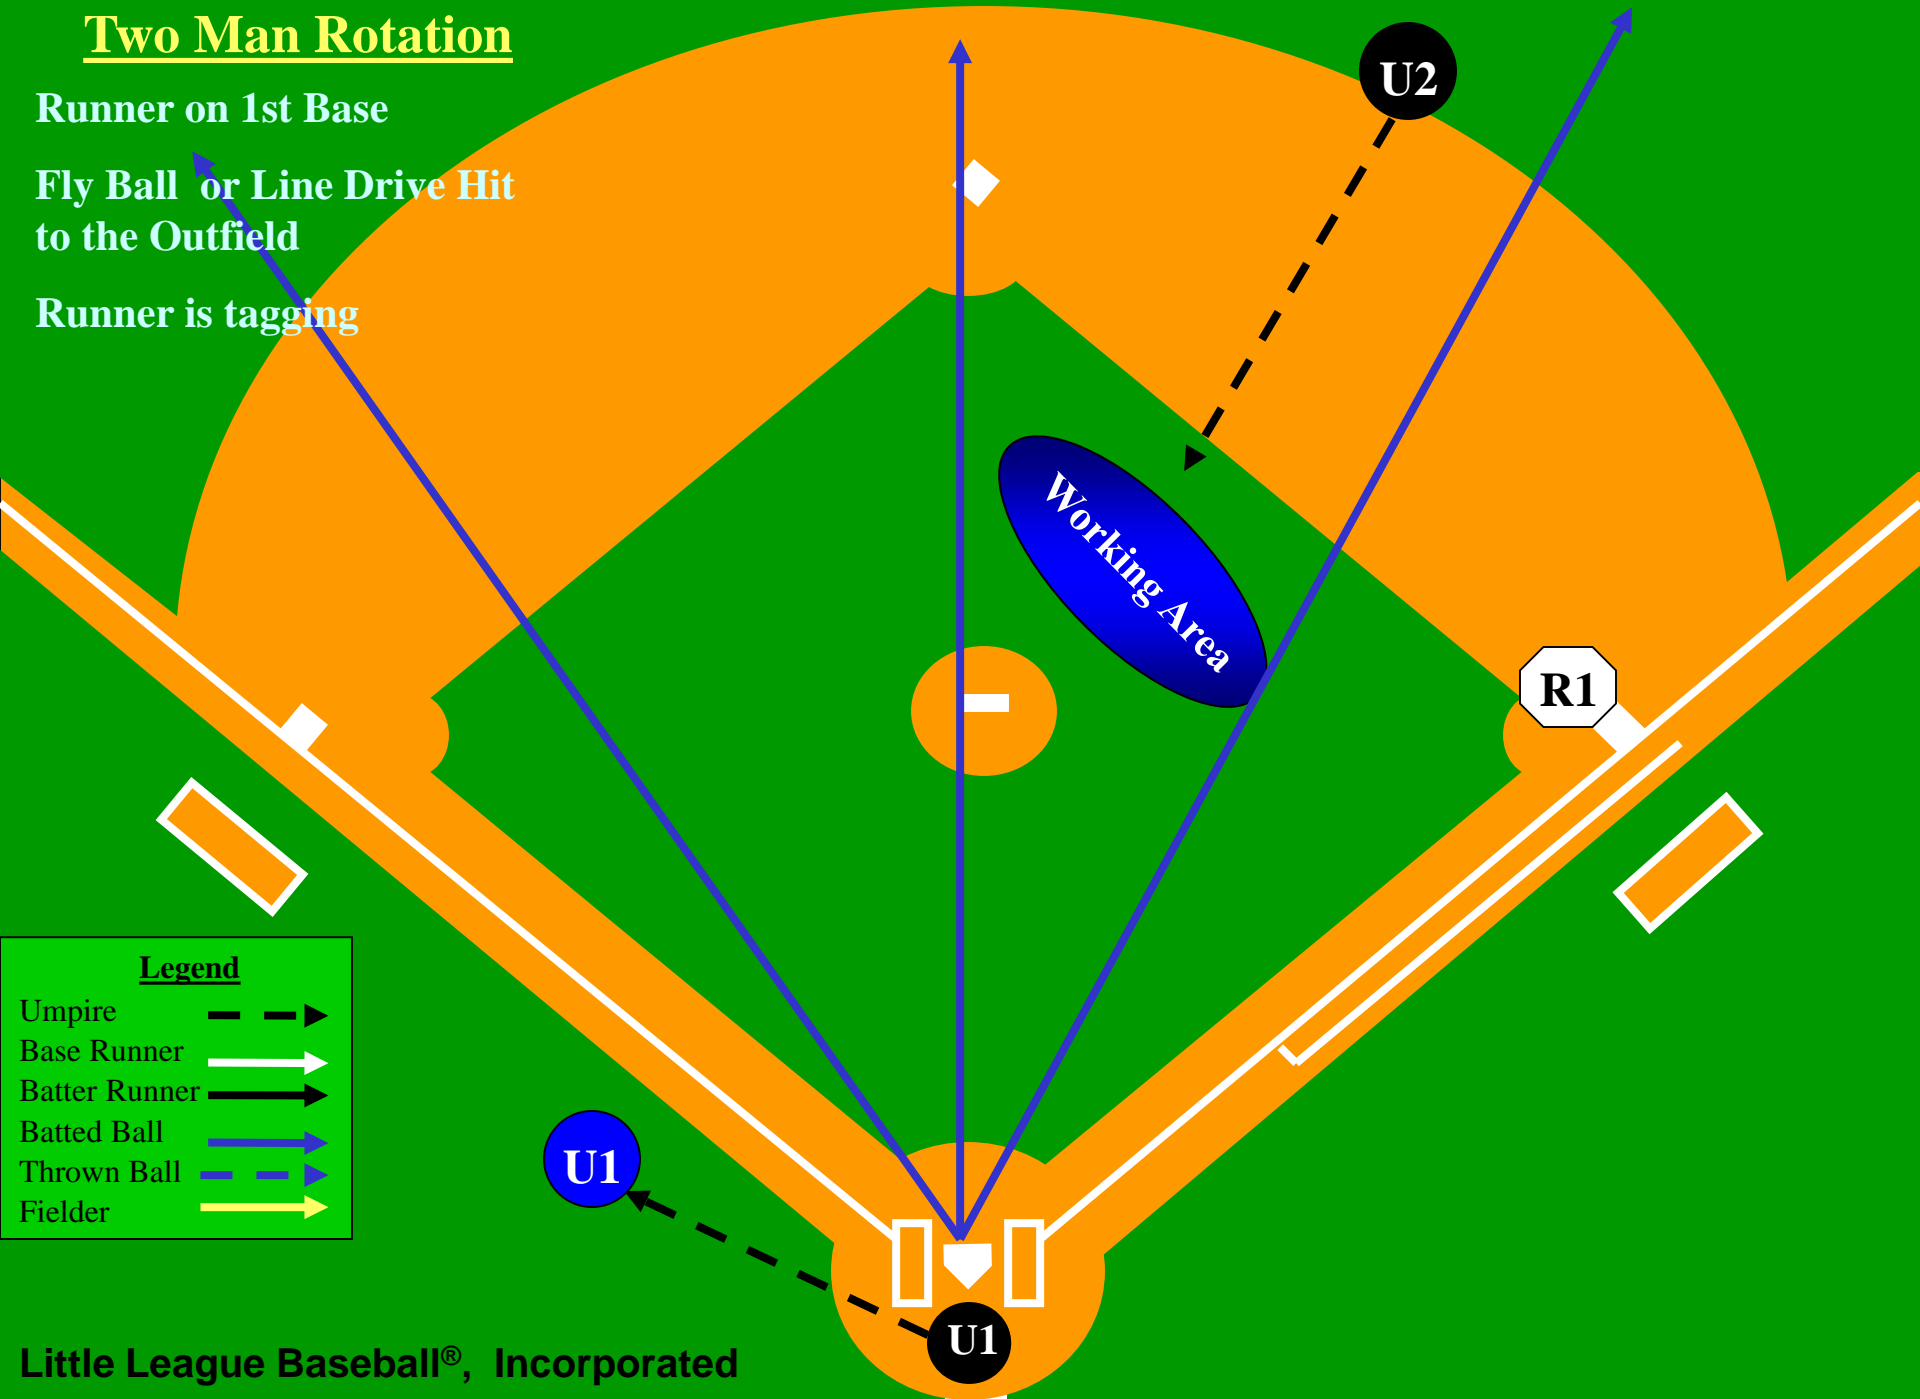

# Two Man Rotation

Runner on 1st Base

Fly Ball or Line Drive Hit to the Outfield

Runner is tagging

**Legend**

- Umpire ———▶
- Base Runner —▶
- Batter Runner —▶
- Batted Ball —▶
- Thrown Ball —▶
- Fielder —▶