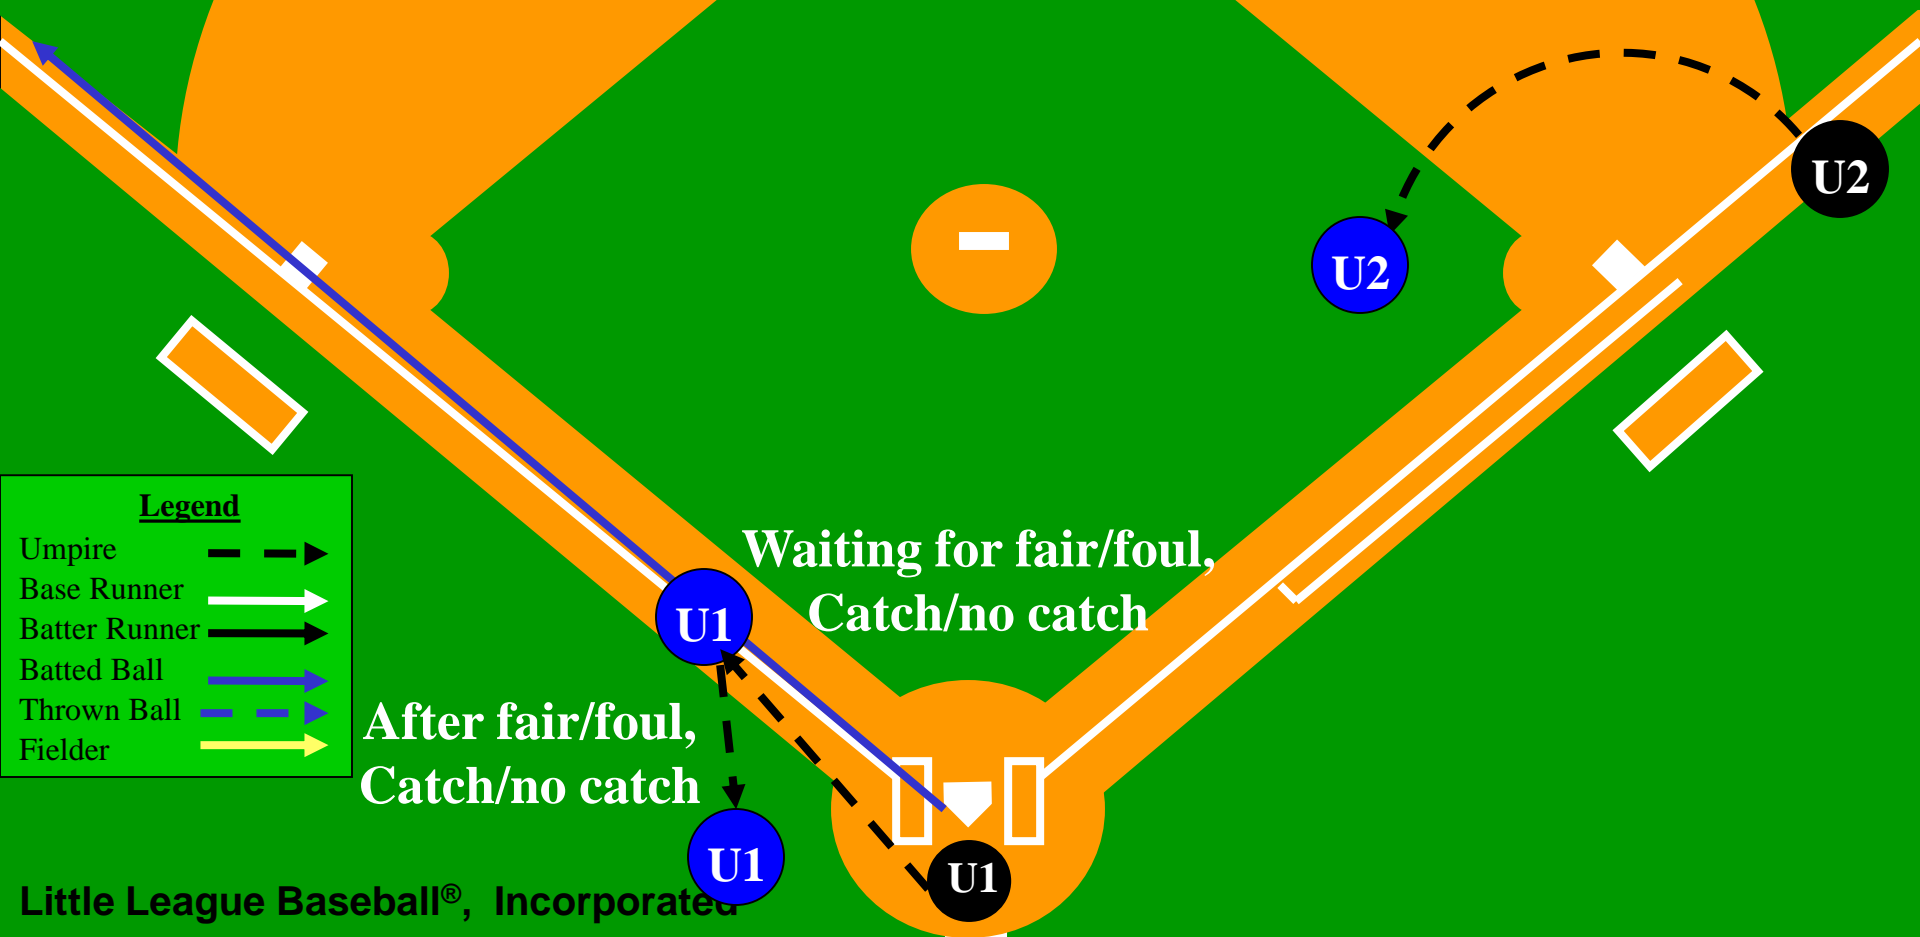

# Fly Ball or Line Drive Hit to the Outfield

## Fly Ball Down Left Field Line

**Legend**

- Umpire (dashed arrow)
- Base Runner (white arrow)
- Batter Runner (black arrow)
- Batted Ball (blue arrow)
- Thrown Ball (purple arrow)
- Fielder (yellow arrow)