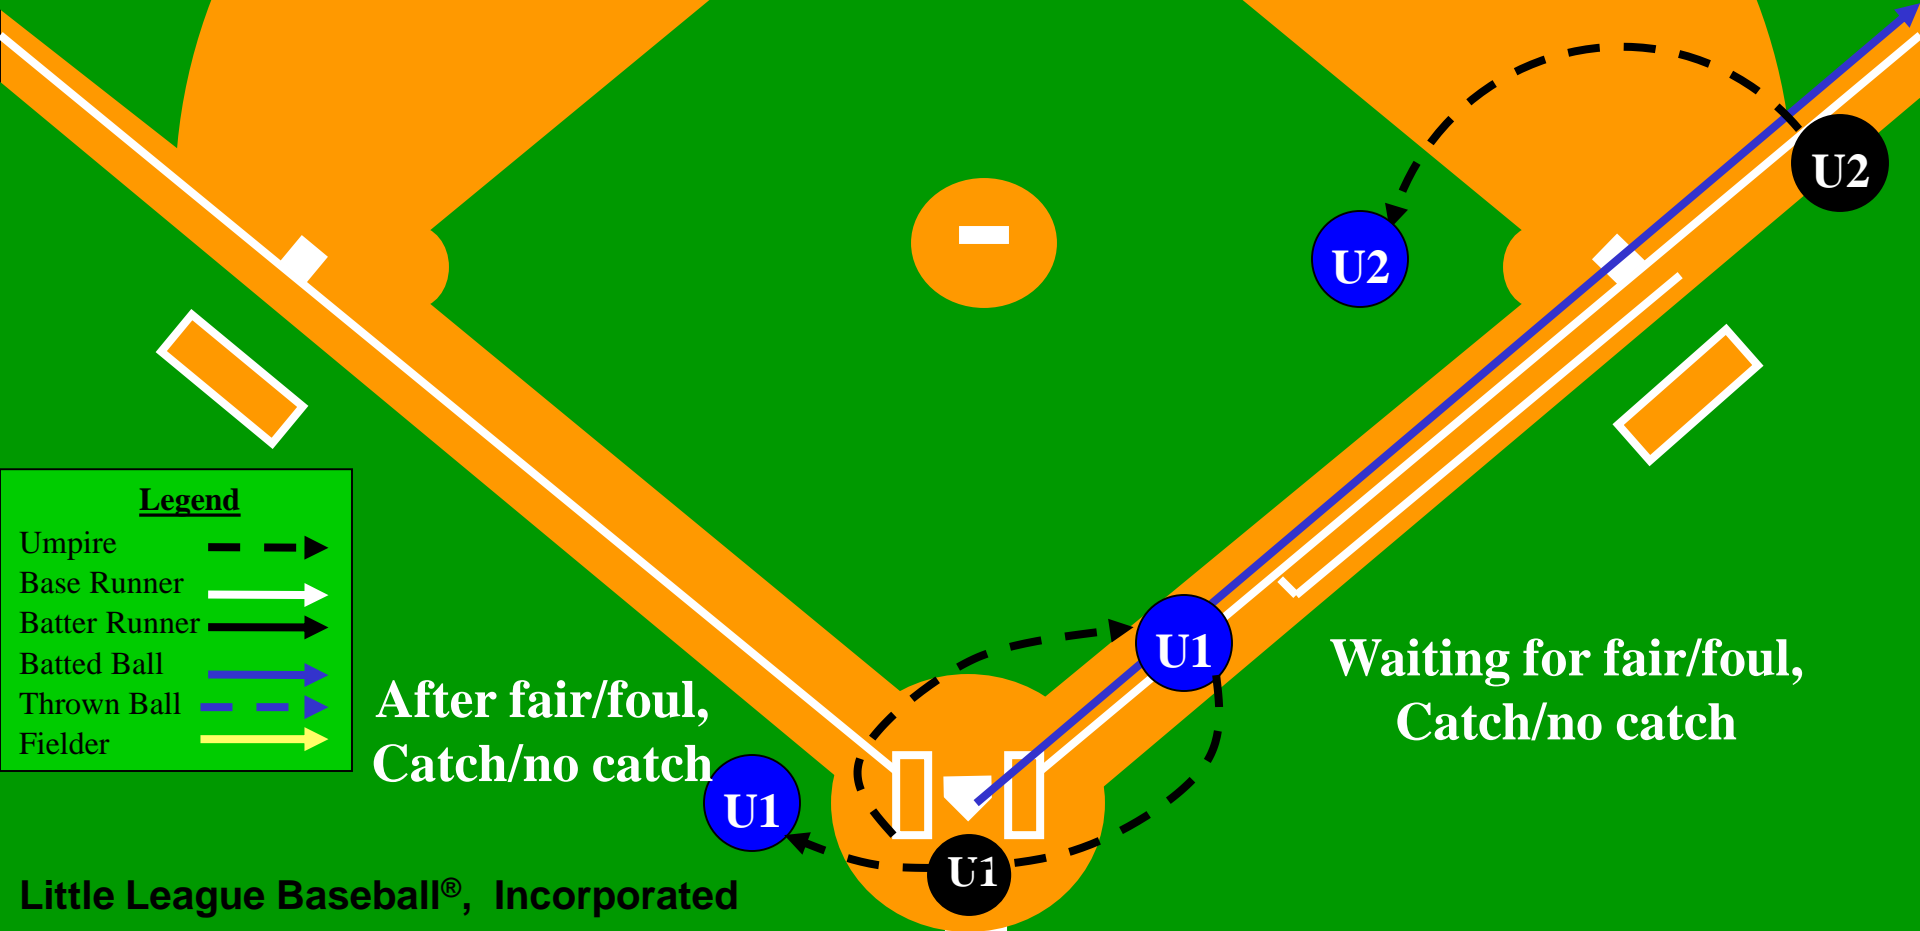

Two Man Rotation

No Runner on Base

Fly Ball Down Right Field Line