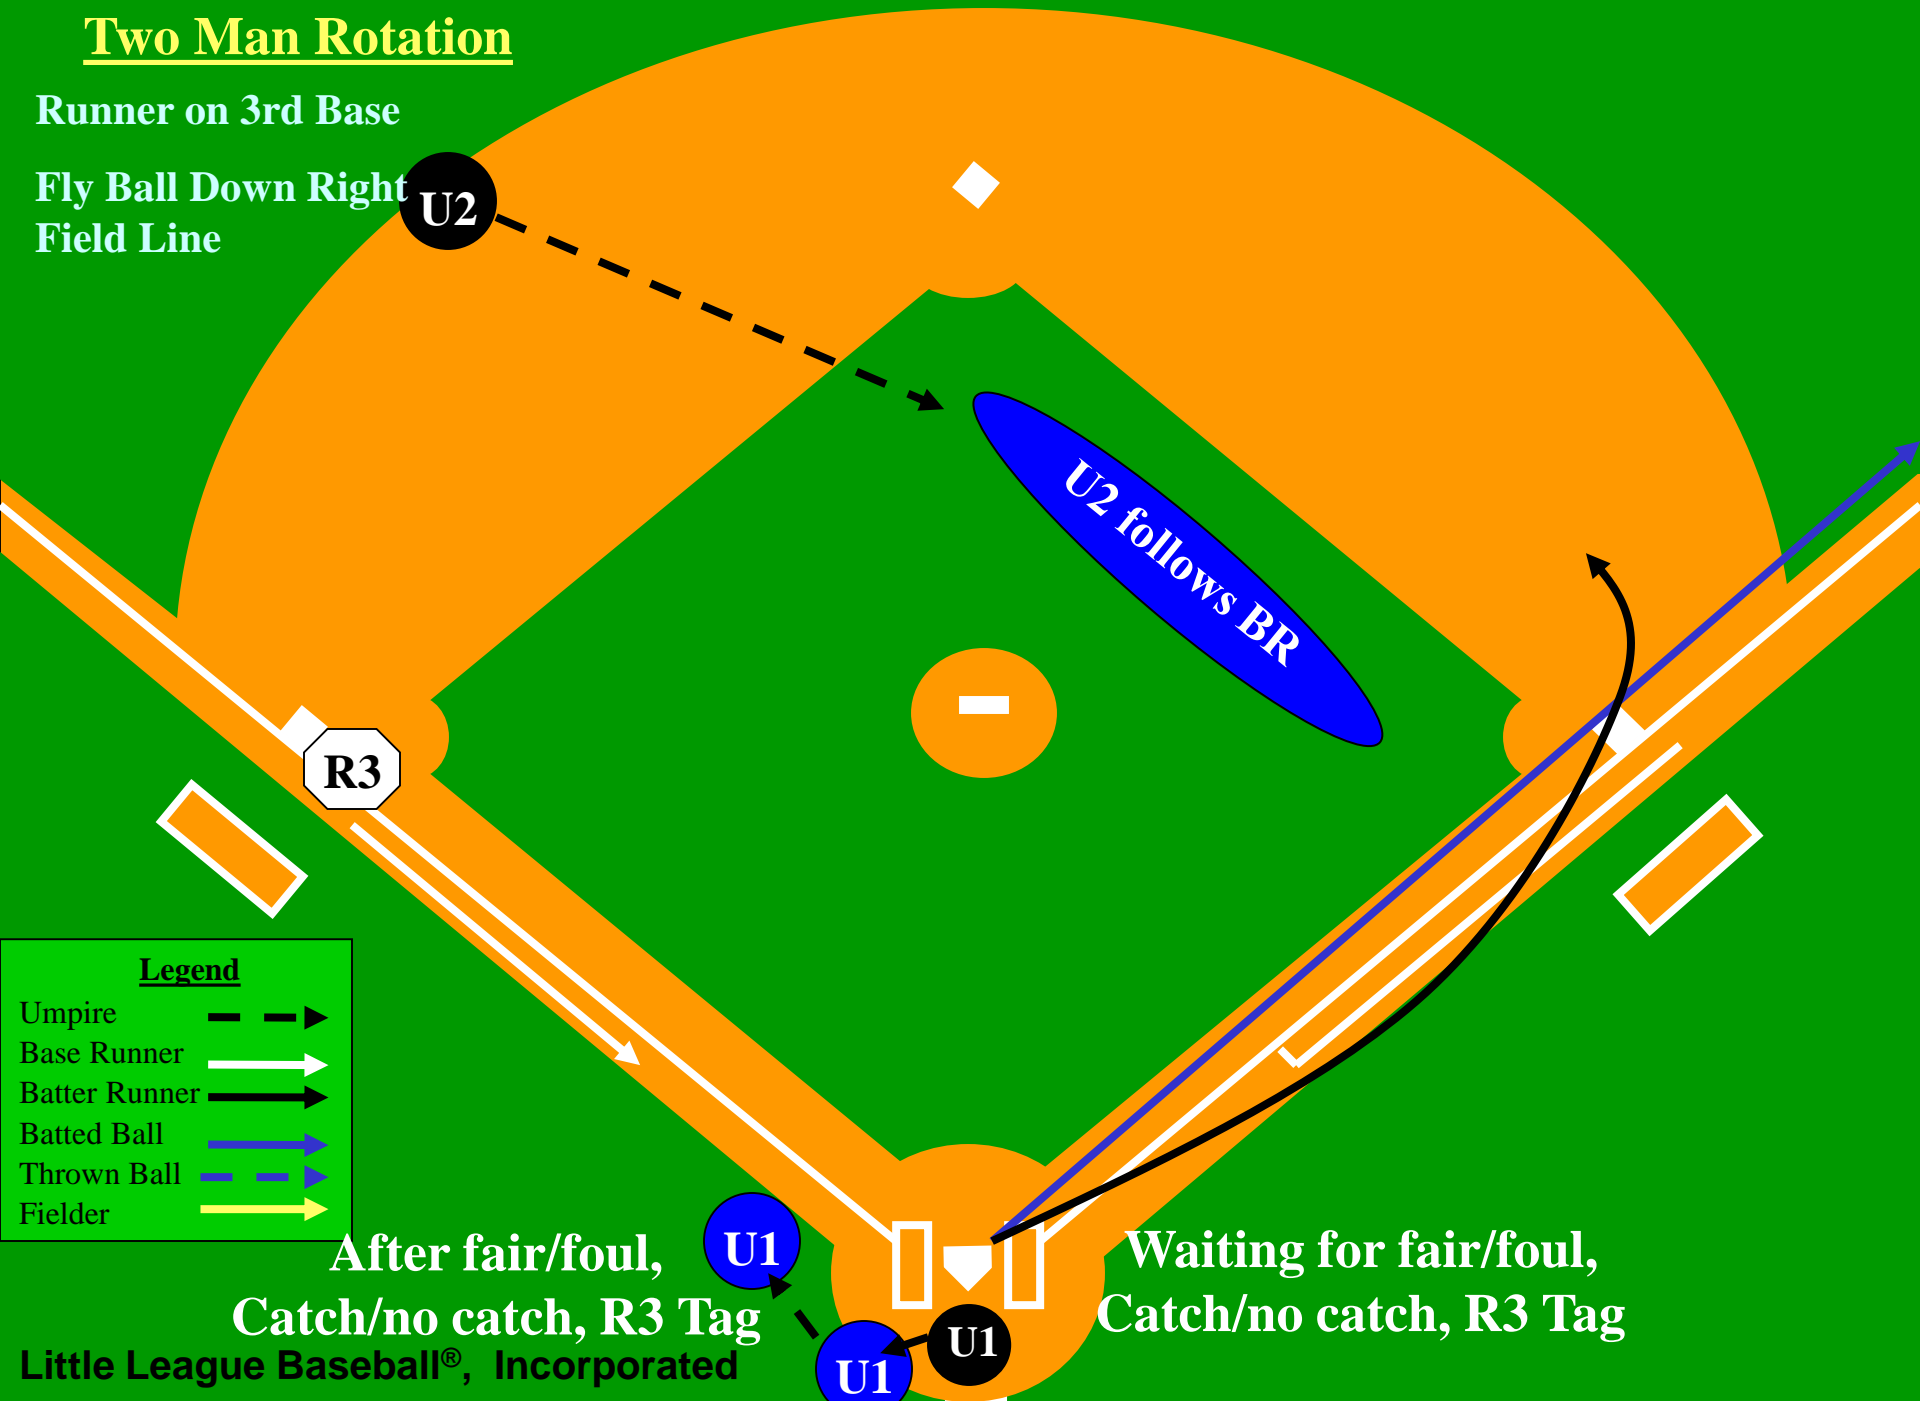

Two Man Rotation

Runner on 3rd Base

Fly Ball Down Right
Field Line

U2

R3

U2 follows BR

Legend

- Umpire
- Base Runner
- Batter Runner
- Batted Ball
- Thrown Ball
- Fielder

After fair/foul,
Catch/no catch, R3 Tag

Waiting for fair/foul,
Catch/no catch, R3 Tag

U1

U1

U1