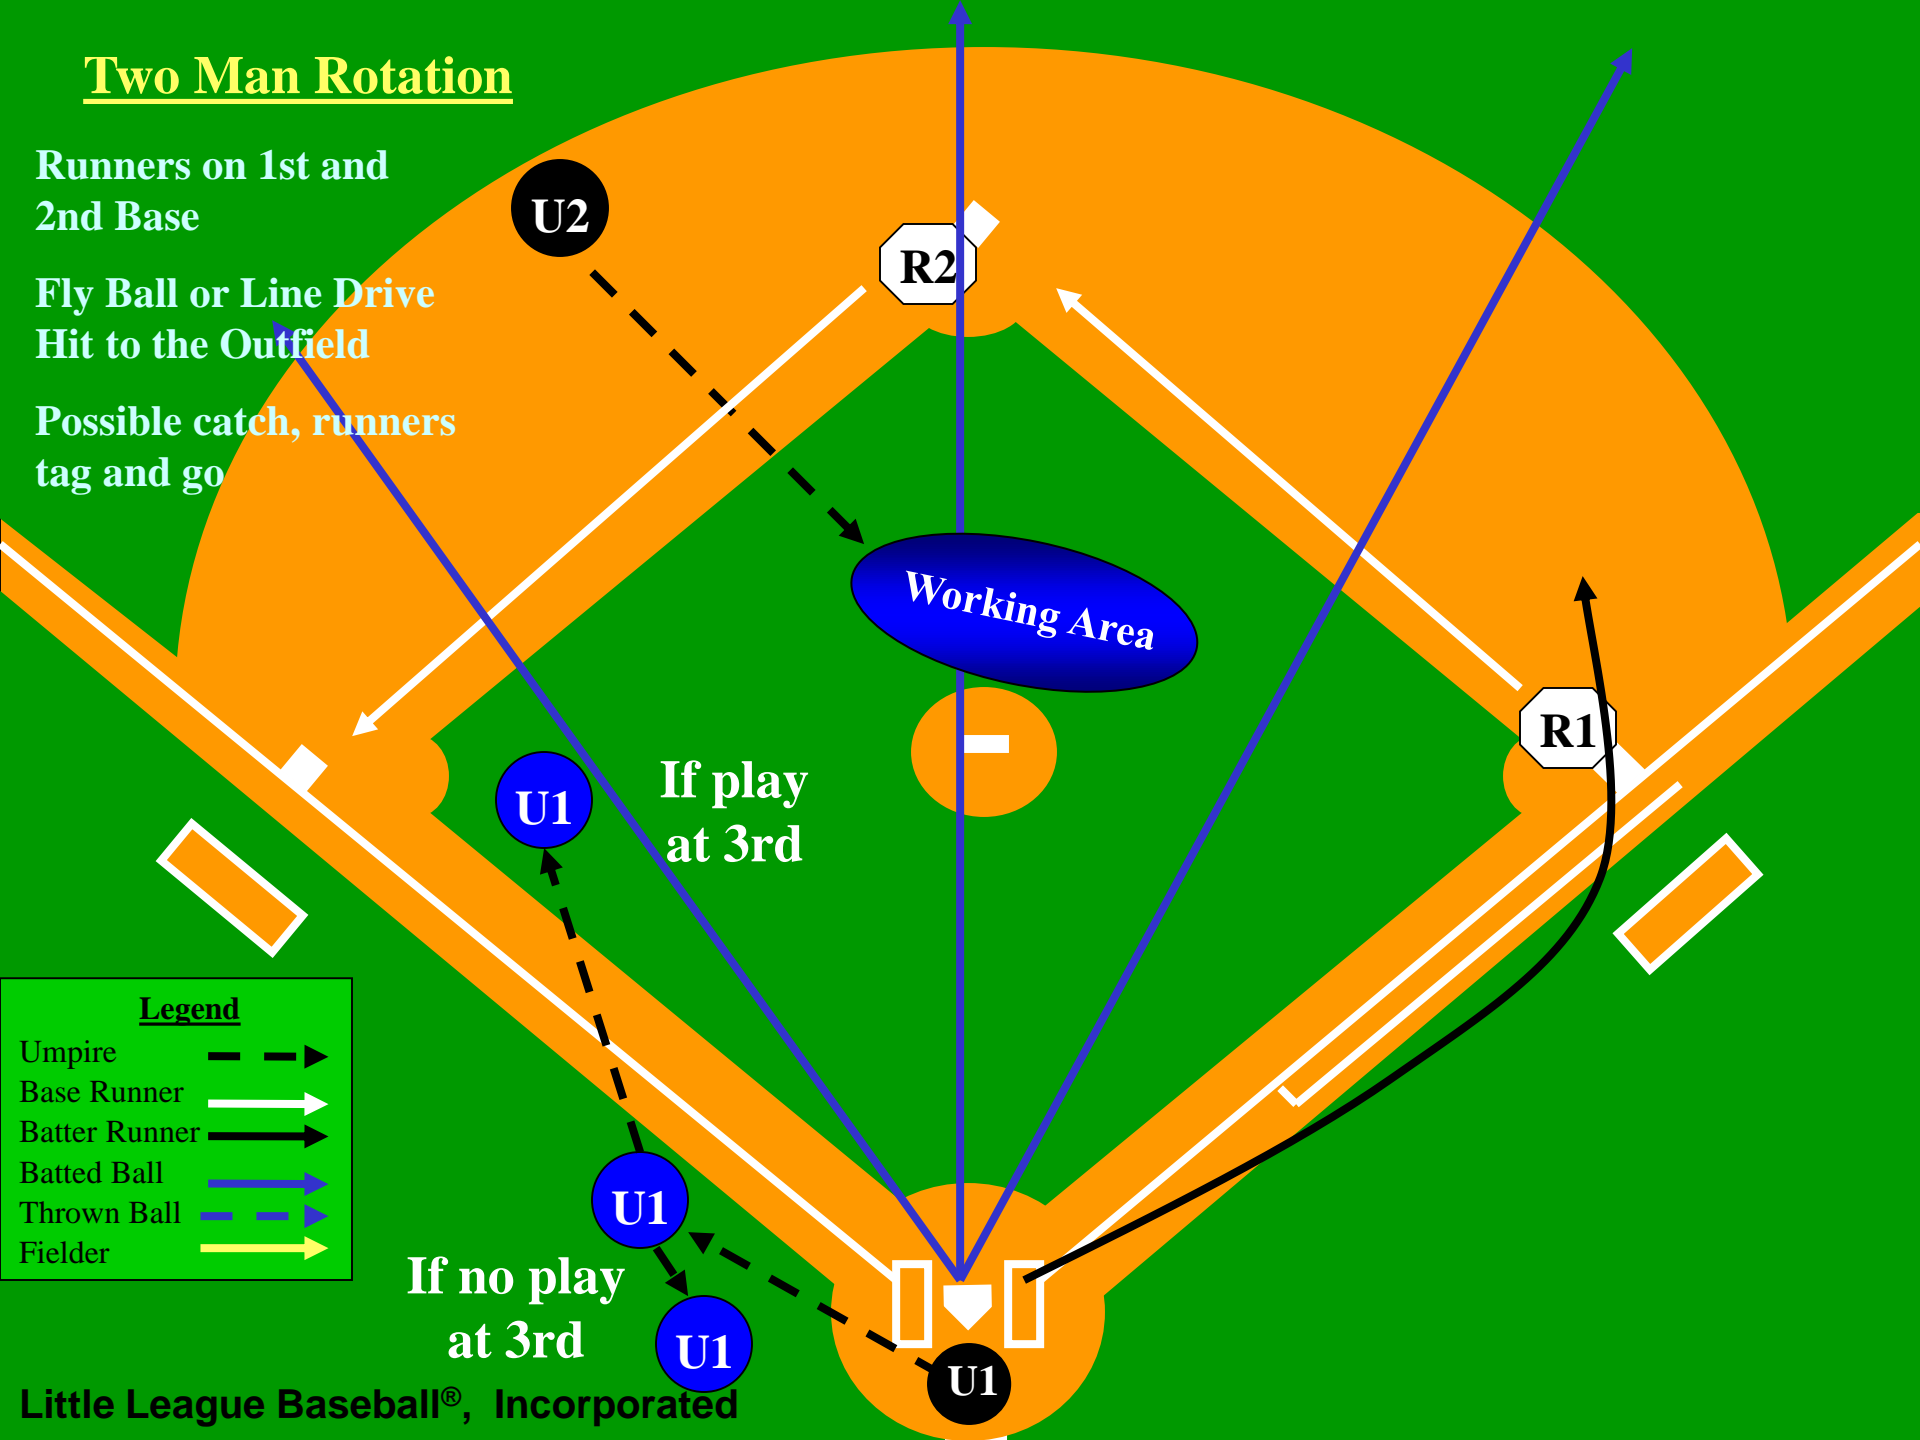

Two Man Rotation

Runners on 1st and 2nd Base

Fly Ball or Line Drive Hit to the Outfield

Possible catch, runners tag and go

Working Area

If play at 3rd

If no play at 3rd

Legend

- Umpire ———▶
- Base Runner ———▶
- Batter Runner ———▶
- Batted Ball ———▶
- Thrown Ball ———▶
- Fielder ———▶