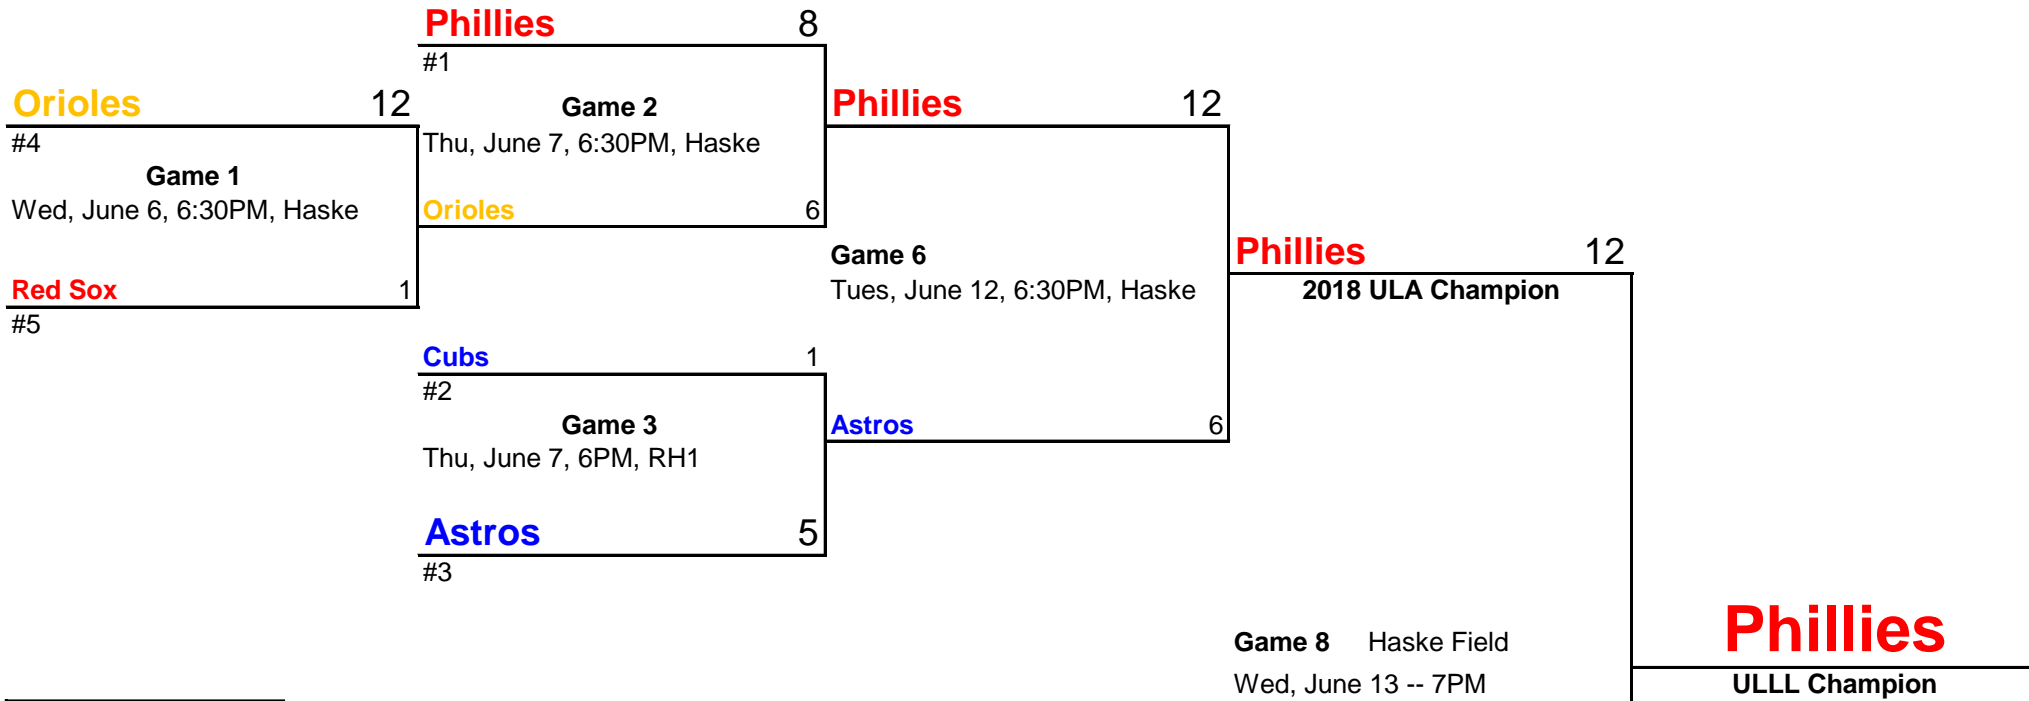

ULLL 2018 Playoffs - Majors

6/13/2018

Single Elimination

Game Site will be at Higher Seed - Higher Seed will be the Home Team

Game Dates and/or Times Subject to Change for Weather and Field Availability

All Regular Season Rules and Regulations of Little League Baseball will be in effect throughout this Tournament.

In the event of a tie game, play will continue into extra innings, subject to a darkness determination by game umpires. There must be a winner determined.

AMERICAN LEAGUE

NATIONAL LEAGUE