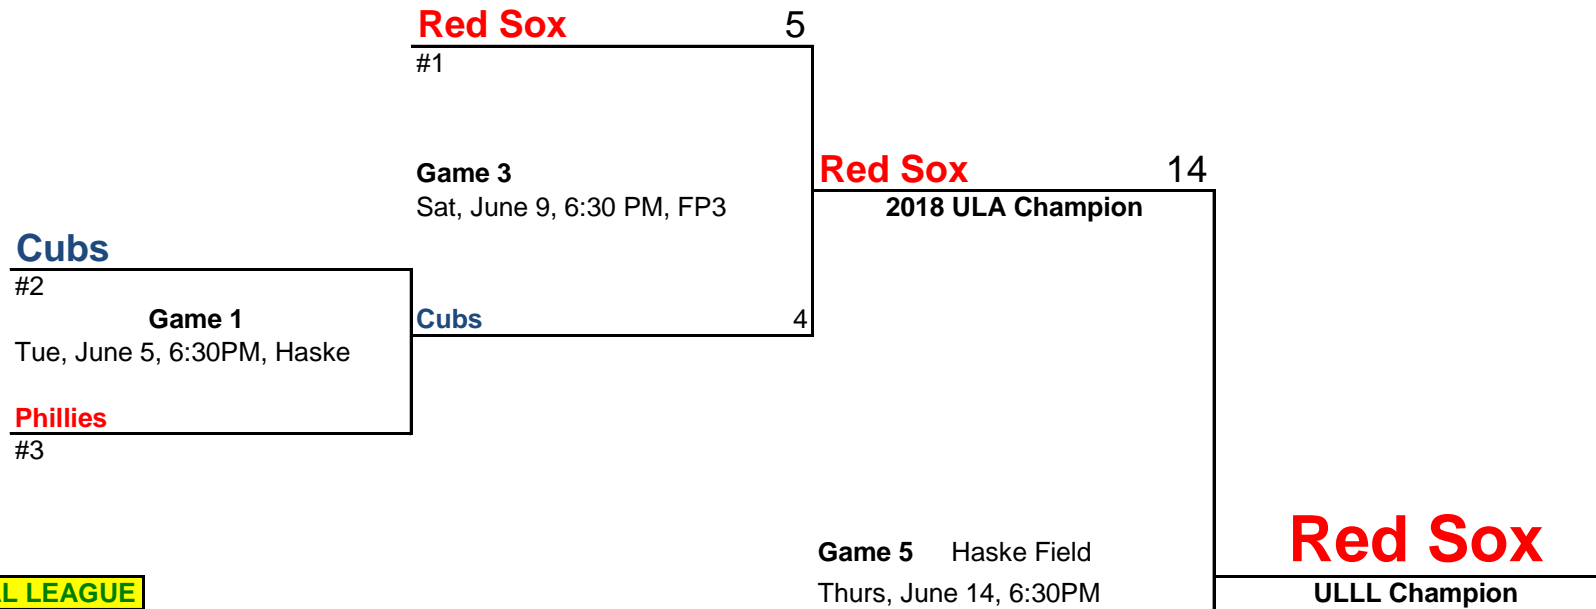

ULLL 2018 Playoffs - AAA

6/14/2018

Single Elimination

Game Site will be at Higher Seed (subject to change) - Higher Seed will be the Home Team

Game Dates and/or Times Subject to Change for Weather and Field Availability

All Regular Season Rules and Regulations of Little League Baseball will be in effect throughout this Tournament, including pitching rules, playing time rules (no player may sit consecutive innings), and the no new inning after 2-hr limit

In the event of a tie game, play will continue into extra innings, subject to a darkness determination by game umpires. There must be a winner determined.

At the discretion of the President, the 2-hour time limit may be suspended for the championship game.

AMERICAN LEAGUE

NATIONAL LEAGUE