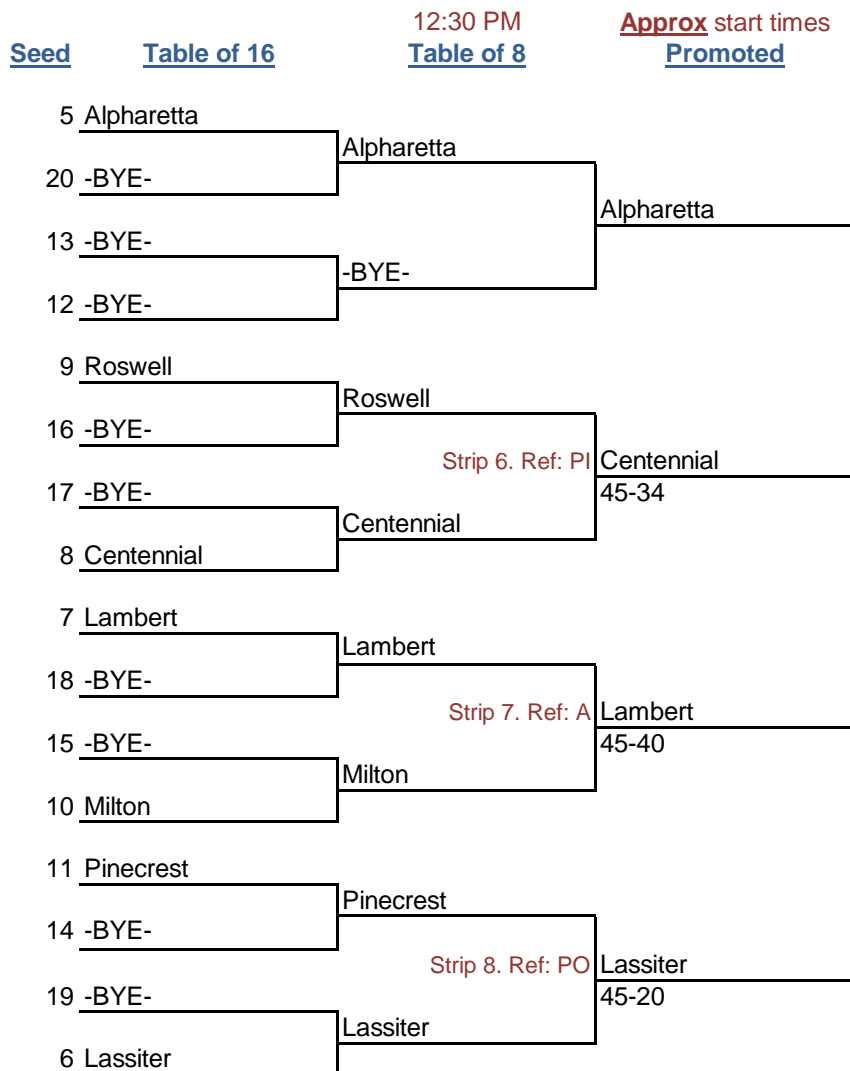

## Round 2

Initial seeding is by total points for the season

The top 4 initial seeds are seeded 1 - 4 in Round 2

Seeds 1 - 4 get a bye to Round 2

The 4 teams promoted from Round 1 are seeded 5-8 based on initial seeding

Seed	11:15 AM Table of 16	12:30 PM Table of 8	Approx start times Promoted
5 Cambridge		Cambridge	
20 -BYE-			
13 Milton			Strip 1. Ref: CH
12 Pinecrest		Pinecrest	Cambridge 45-38
		45-36	
9 Pope		Pope	
16 -BYE-			
17 -BYE-			Strip 2. Ref: CE
8 Dunwoody		Dunwoody	Pope 45-43
7 Roswell		Roswell	
18 -BYE-			
15 Campbell			Strip 3. Ref: R
10 Lambert		Lambert	Roswell 45-32
		45-34	
11 Centennial			
14 South Forsyth		South Forsyth	
		45-32	
19 -BYE-			Strip 4. Ref: N
6 Johns Creek		Johns Creek	Johns Creek 45-28

## Round 1

Strips, refs and times may change