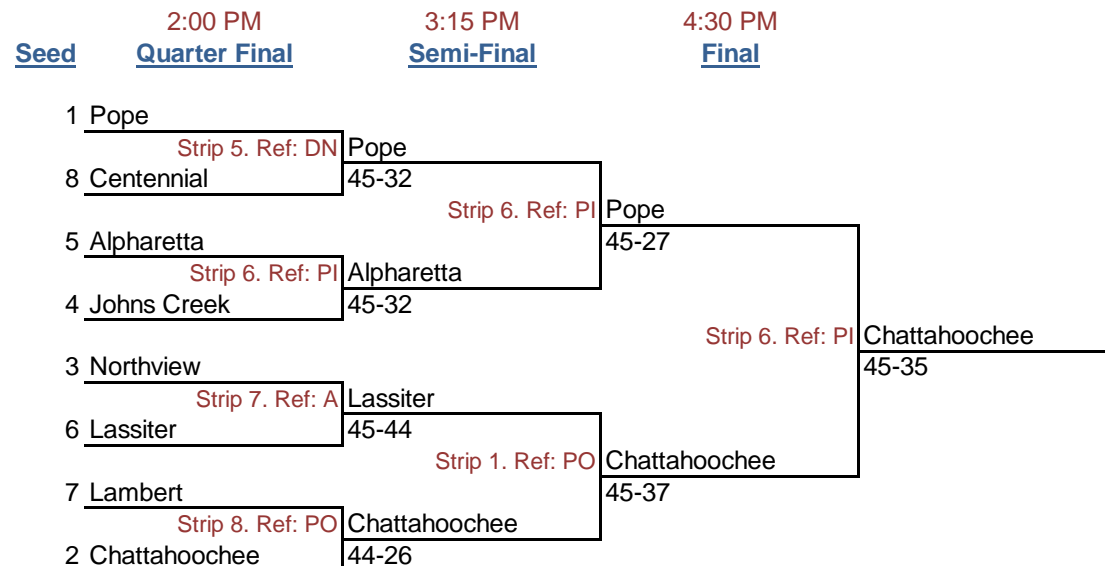

## Round 1

Strips, refs and times may change

## Round 2

Initial seeding is by total points for the season

The top 4 initial seeds are seeded 1 - 4 in Round 2

Seeds 1 - 4 get a bye to Round 2

The 4 teams promoted from Round 1 are seeded 5-8 based on initial seeding

### Fence-off for 3rd

Seed	Round 1 results
5	Alpharetta
6	Lassiter
7	Lambert
8	Centennial
Place	
9	Roswell
10	Milton
11	Pincrest

Round 2 results
1 Chattahoochee
2 Pope
3 Lassiter
4 Alpharetta
5 Northview
6 Johns Creek
7 Lambert
8 Centennial