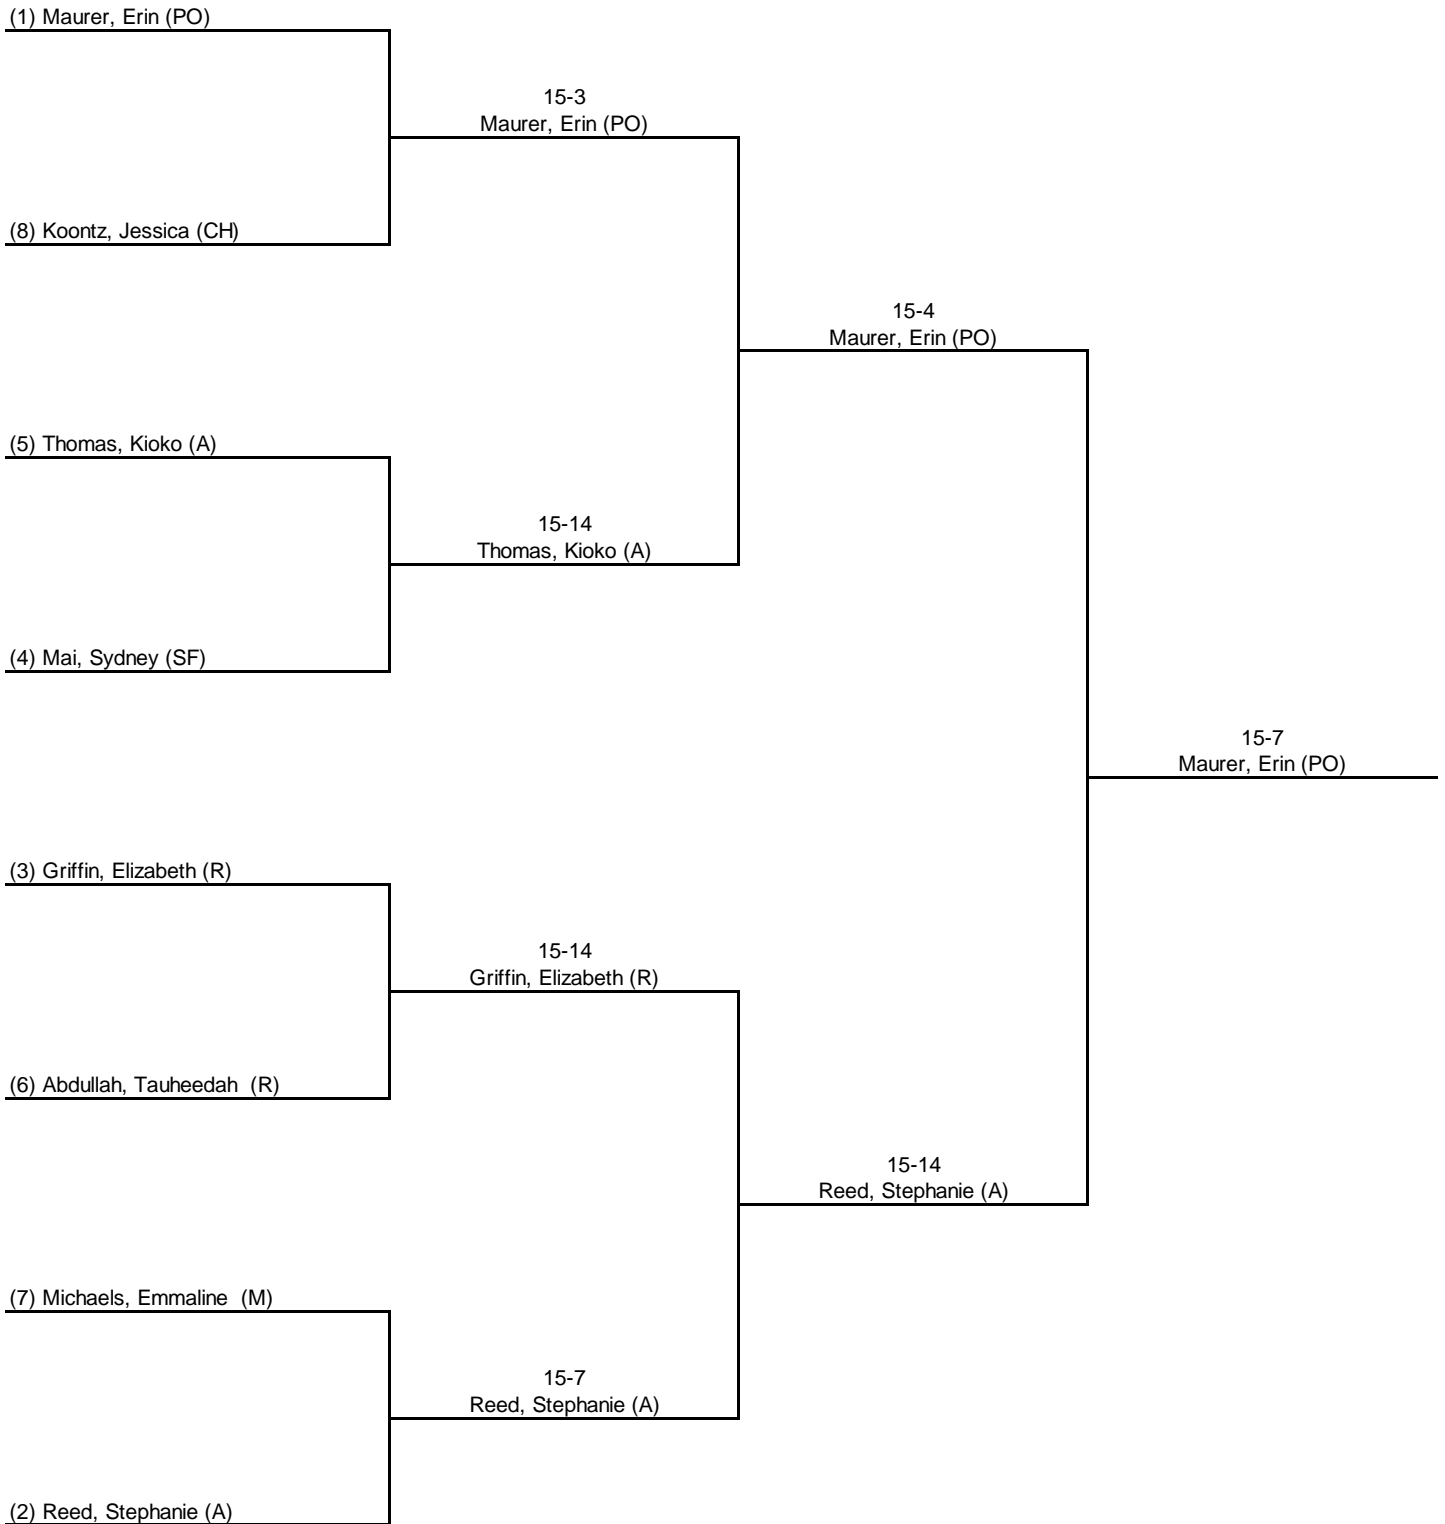

Round 2: Direct Elimination

22 Mar 2014 Roswell: Sophomore Women's Epee - DE 10:18 AM-12:06 PM

Table of 8
Ended at: 10:57 AM

Semi-final
11:52 AM

Final
12:06 PM

Tournament: GHSFL Freshman/Sophomore Tournament
Location: Roswell
Event: Sophomore Women's Epee
Date: 22 Mar 2014