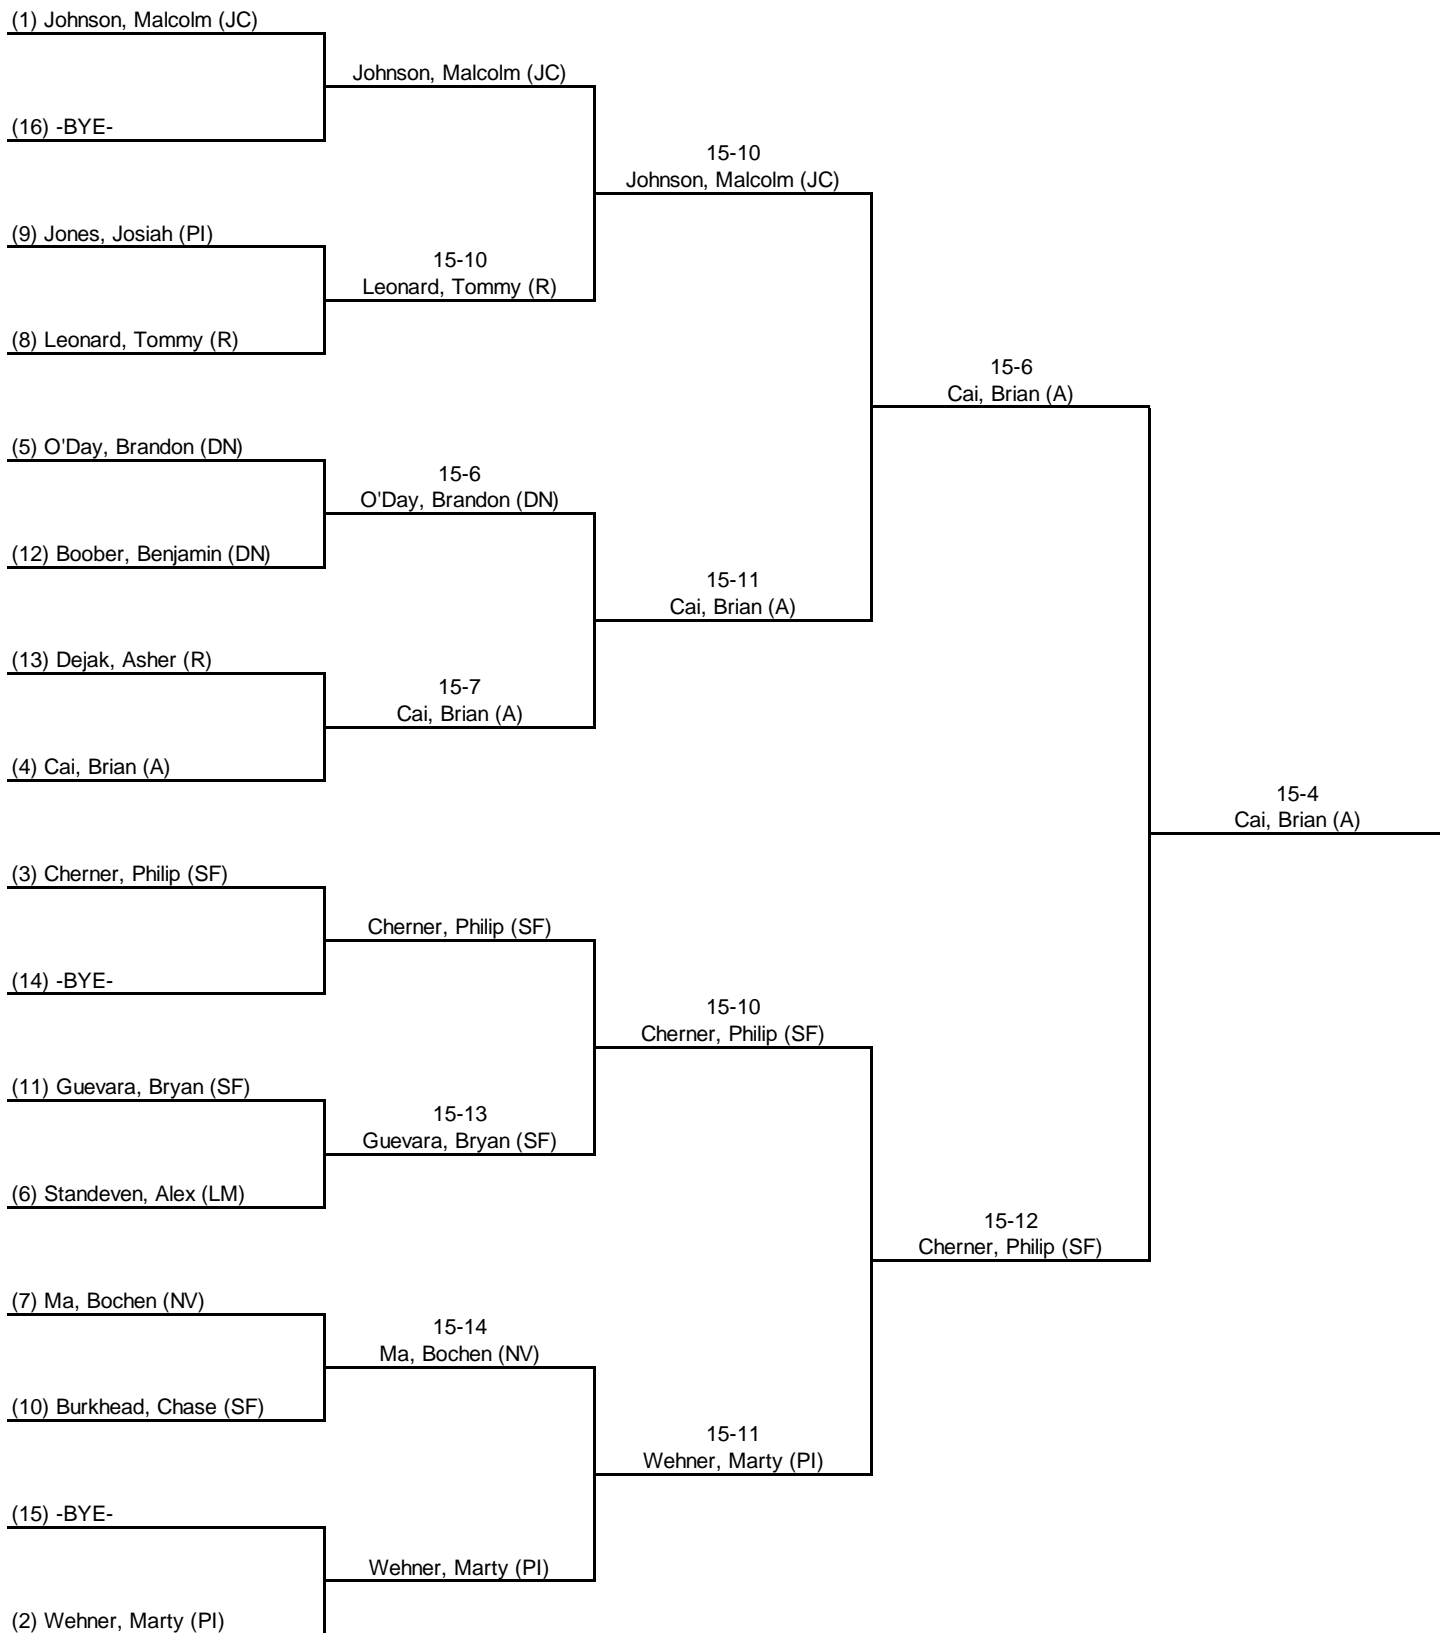

Round 2: Direct Elimination

22 Mar 2014 Roswell: Sophomore Men's Epee - DE 10:37 AM-12:35 PM

Table of 16	Table of 8	Semi-final	Final
Ended at: 11:19 AM	11:44 AM	12:00 PM	12:35 PM

Tournament: GHSFL Freshman/Sophomore Tournament
Location: Roswell
Event: Sophomore Men's Epee
Date: 22 Mar 2014