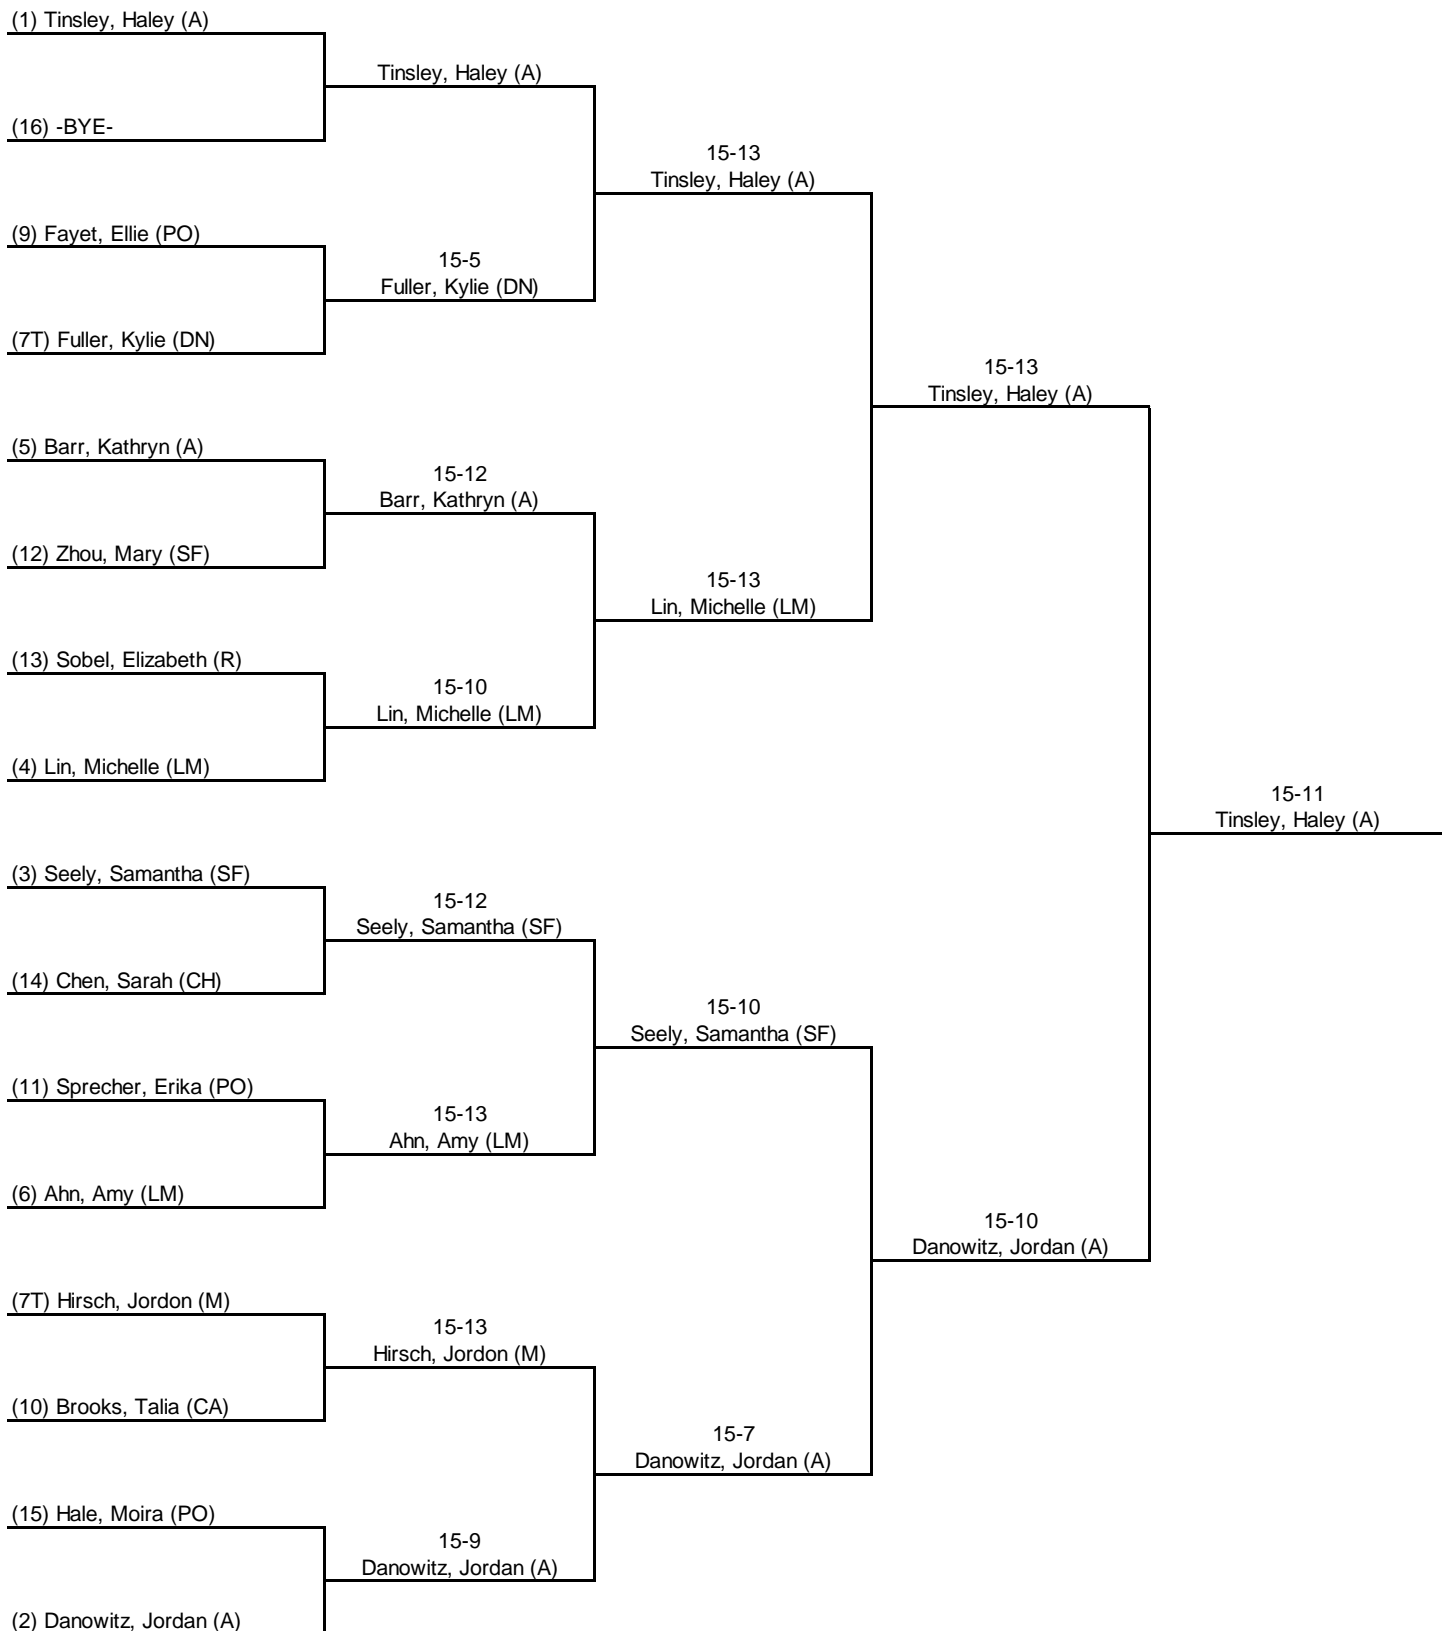

Round 2: Direct Elimination

22 Mar 2014 Roswell: Freshman Women's Epee - DE 10:16 AM-12:09 PM

Table of 16	Table of 8	Semi-final	Final
Ended at: 10:53 AM	11:28 AM	11:45 AM	12:09 PM

Tournament: GHSFL Freshman/Sophomore Tournament
Location: Roswell
Event: Freshman Women's Epee
Date: 22 Mar 2014