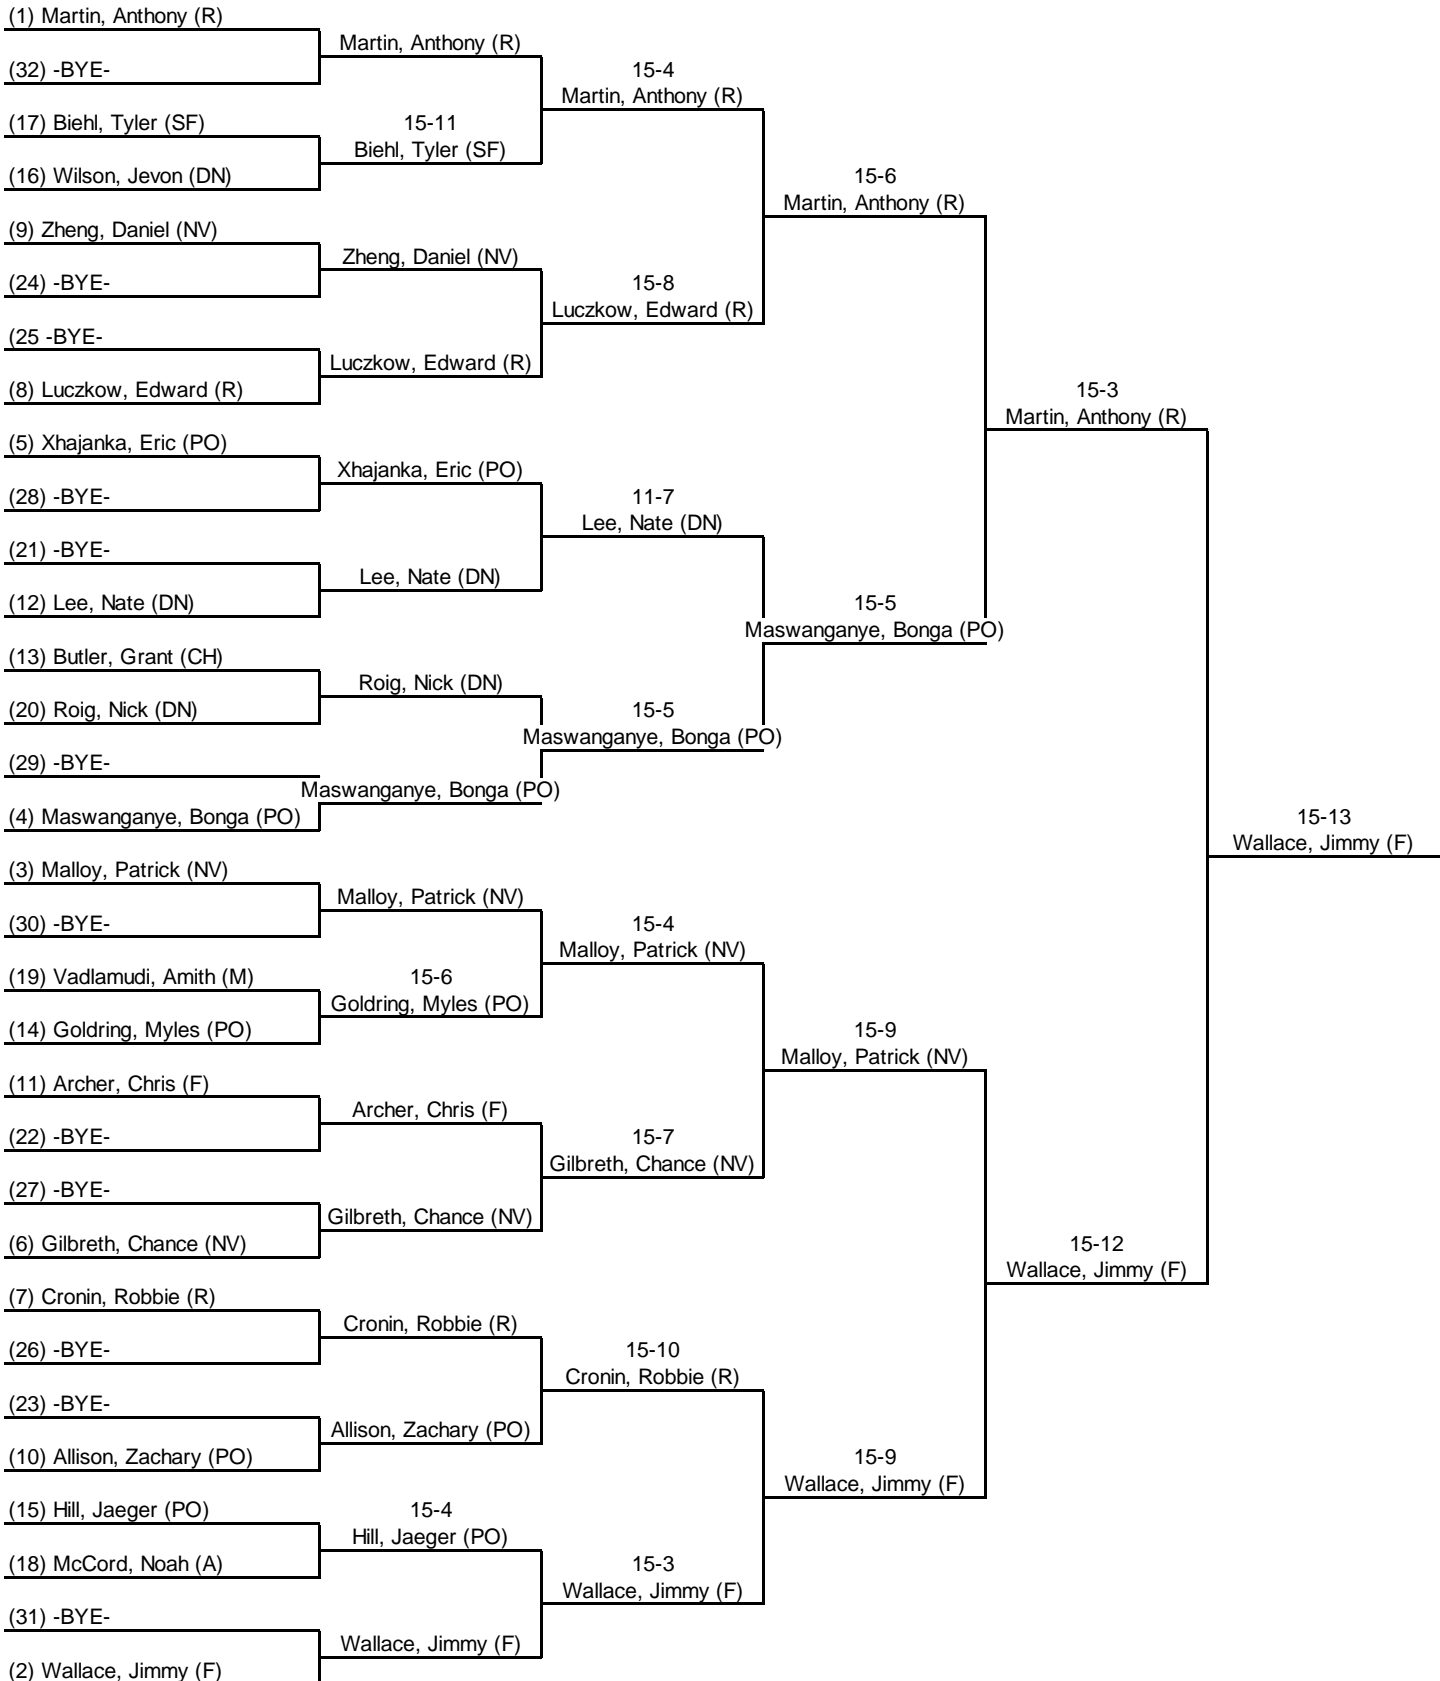

Tournament: GHSFL Freshman/Sophomore Tournament
Location: Roswell
Event: Freshman Men's Epee
Date: 22 Mar 2014

Round 1: Pool Results

Seed	Name	Club	V	V/M	TS	TR	Ind	Status
1	Martin, Anthony	Roswell	6	1.00	30	9	+21	Advanced
2	Wallace, Jimmy	Fellowship	5	1.00	25	8	+17	Advanced
3	Malloy, Patrick	Northview	5	0.83	29	11	+18	Advanced
4	Maswanganye, Bonga	Pope	5	0.83	28	11	+17	Advanced
5	Khajanka, Eric	Pope	5	0.83	26	20	+6	Advanced
6	Gilbreth, Chance	Northview	4	0.67	23	21	+2	Advanced
7	Cronin, Robbie	Roswell	4	0.67	23	22	+1	Advanced
8	Luczkow, Edward	Roswell	3	0.60	21	16	+5	Advanced
9	Zheng, Daniel	Northview	3	0.60	18	15	+3	Advanced
10	Allison, Zachary	Pope	3	0.60	17	18	-1	Advanced
11	Archer, Chris	Fellowship	3	0.50	22	22	0	Advanced
12	Lee, Nate	Dunwoody	3	0.50	20	20	0	Advanced
13	Butler, Grant	Chattahoochee	3	0.50	18	26	-8	Advanced
14	Goldring, Myles	Pope	2	0.33	18	23	-5	Advanced
15	Hill, Jaeger	Pope	1	0.20	15	21	-6	Advanced
16	Wilson, Jevon	Dunwoody	1	0.17	19	26	-7	Advanced
17	Biehl, Tyler	South Forsyth	1	0.17	16	28	-12	Advanced
18	McCord, Noah	Alpharetta	0	0.00	14	30	-16	Advanced
19	Vadlamudi, Amith	Milton	0	0.00	13	30	-17	Advanced
20	Roig, Nick	Dunwoody	0	0.00	7	25	-18	Advanced

Round 2: Direct Elimination

22 Mar 2014 Roswell: Freshman Men's Epee - DE 10:48 AM-12:52 PM

Table of 32	Table of 16	Table of 8	Semi-final	Final
Ended at: 11:17 AM	11:52 AM	12:09 PM	12:28 PM	12:52 PM

Tournament: GHSFL Freshman/Sophomore Tournament
Location: Roswell
Event: Freshman Men's Epee
Date: 22 Mar 2014