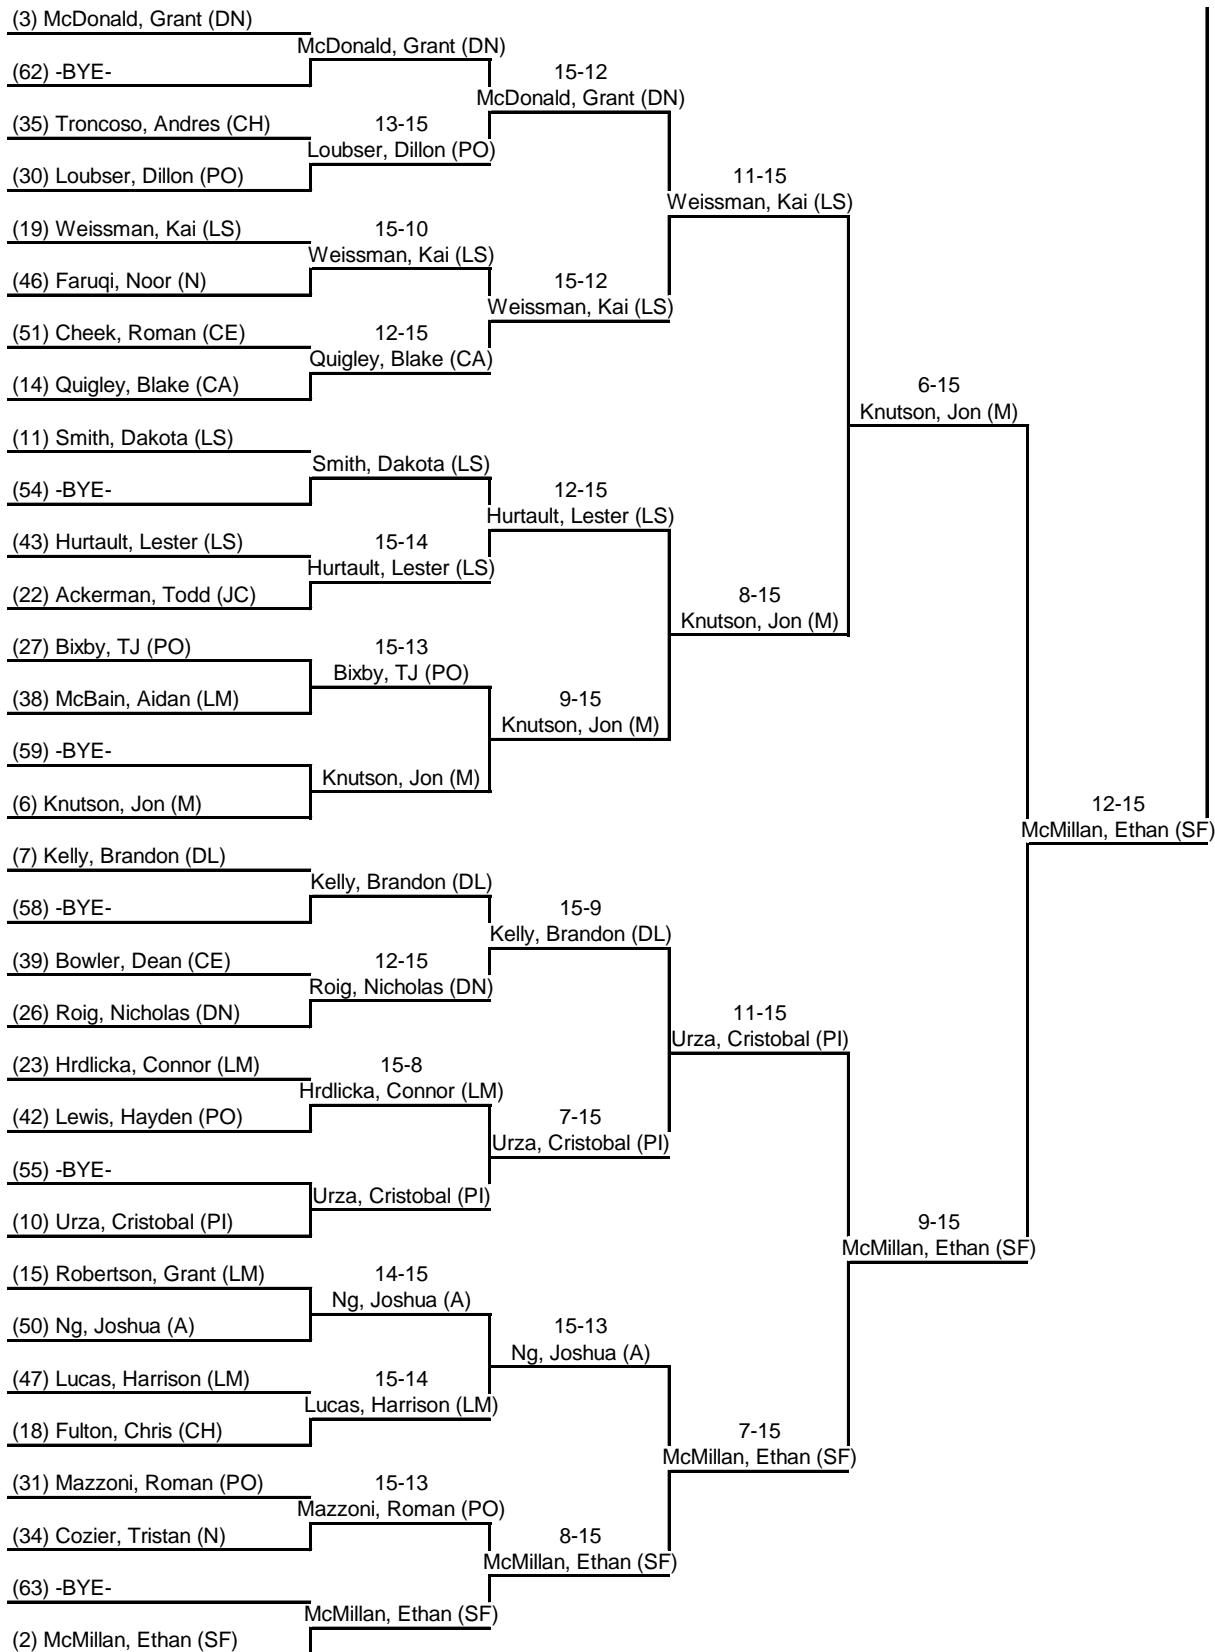

Round 2: Direct Elimination

20 Sep 2014 Cambridge: Men's Epee - DE 11:07 AM-3:48 PM

Table of 64	Table of 32	Table of 16	Table of 8	Semi-final	Final
Ended at: 1:06 PM	2:05 PM	2:37 PM	2:59 PM	3:20 PM	3:48 PM