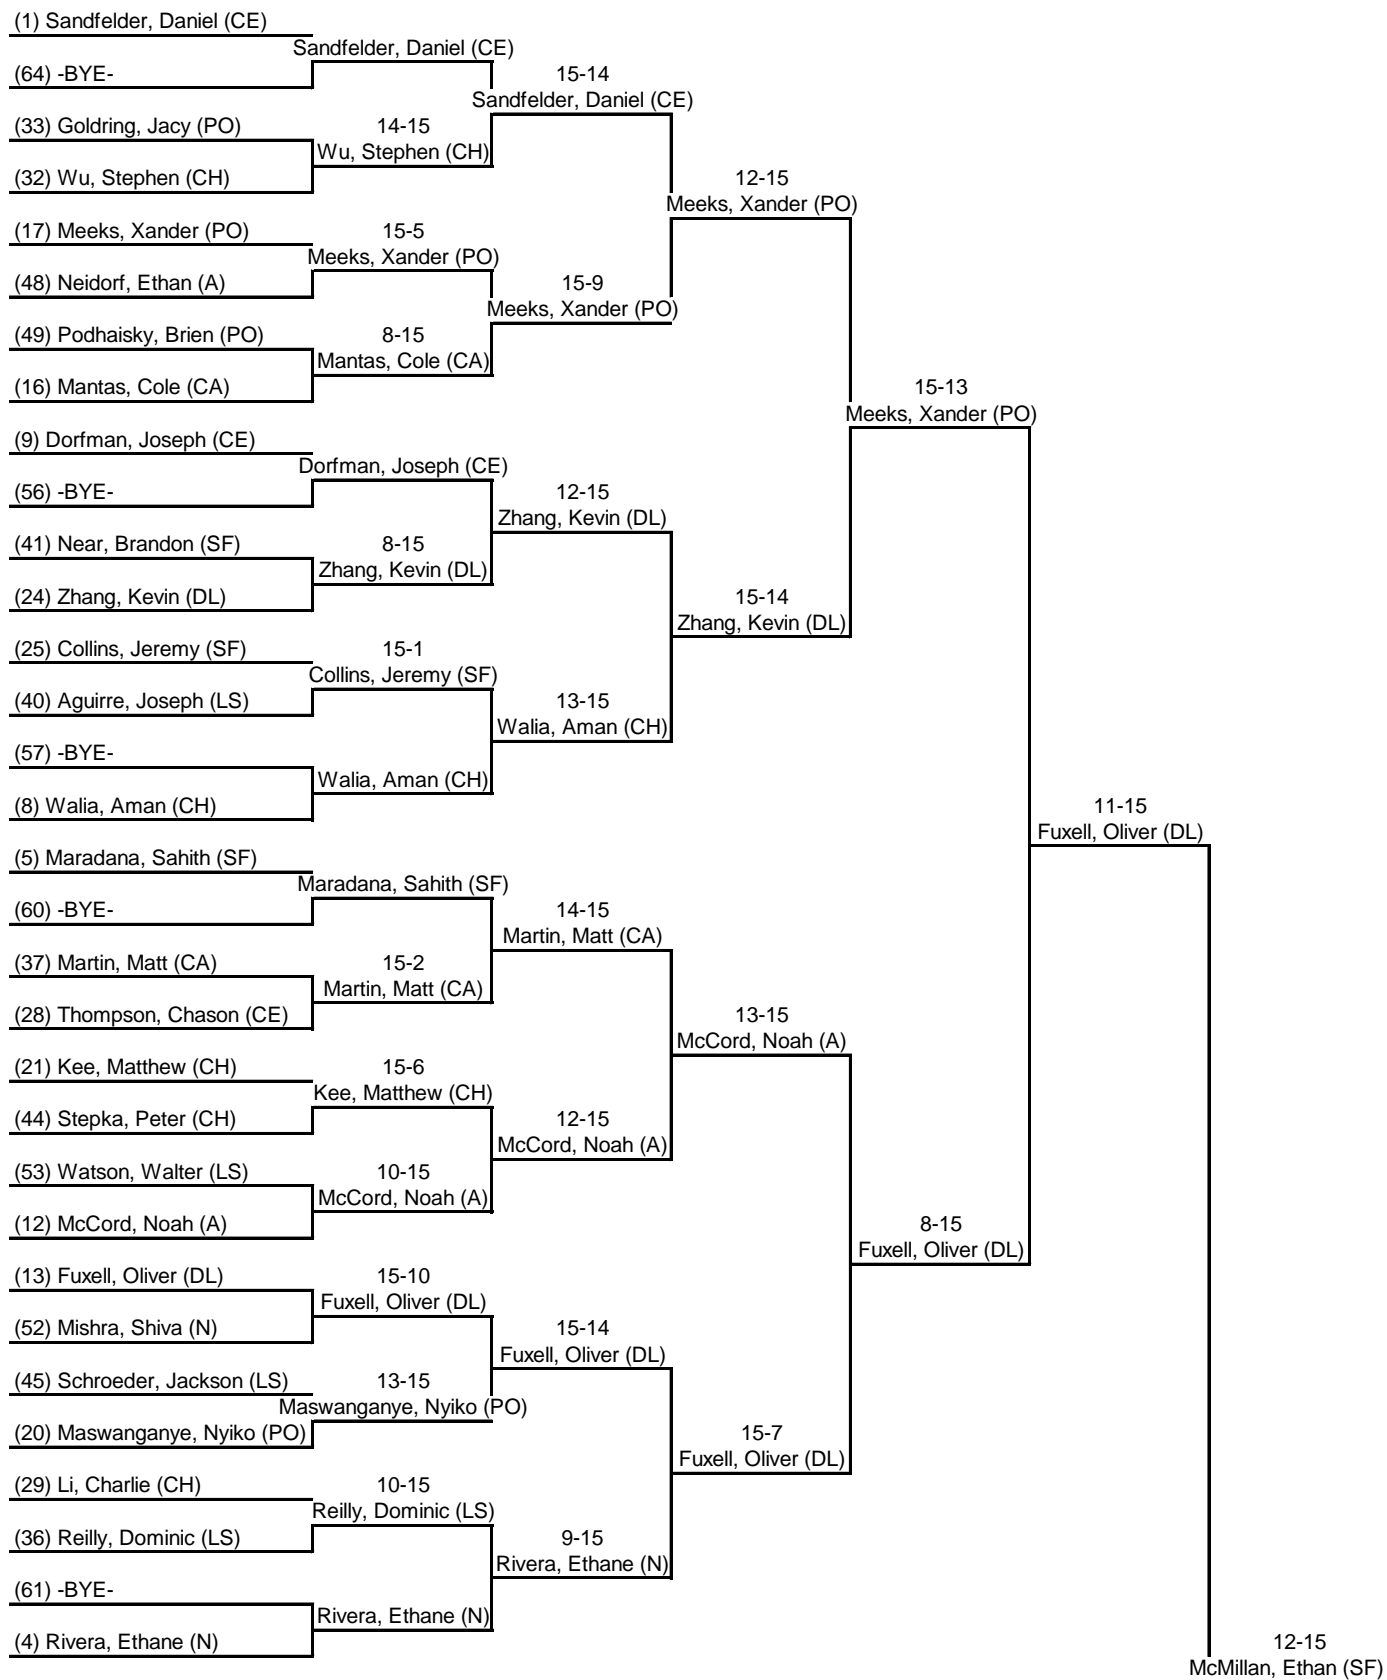

Round 2: Direct Elimination

20 Sep 2014 Cambridge: Men's Epee - DE 11:07 AM-3:48 PM

Table of 64	Table of 32	Table of 16	Table of 8	Semi-final	Final
Ended at: 1:06 PM	2:05 PM	2:37 PM	2:59 PM	3:20 PM	3:48 PM