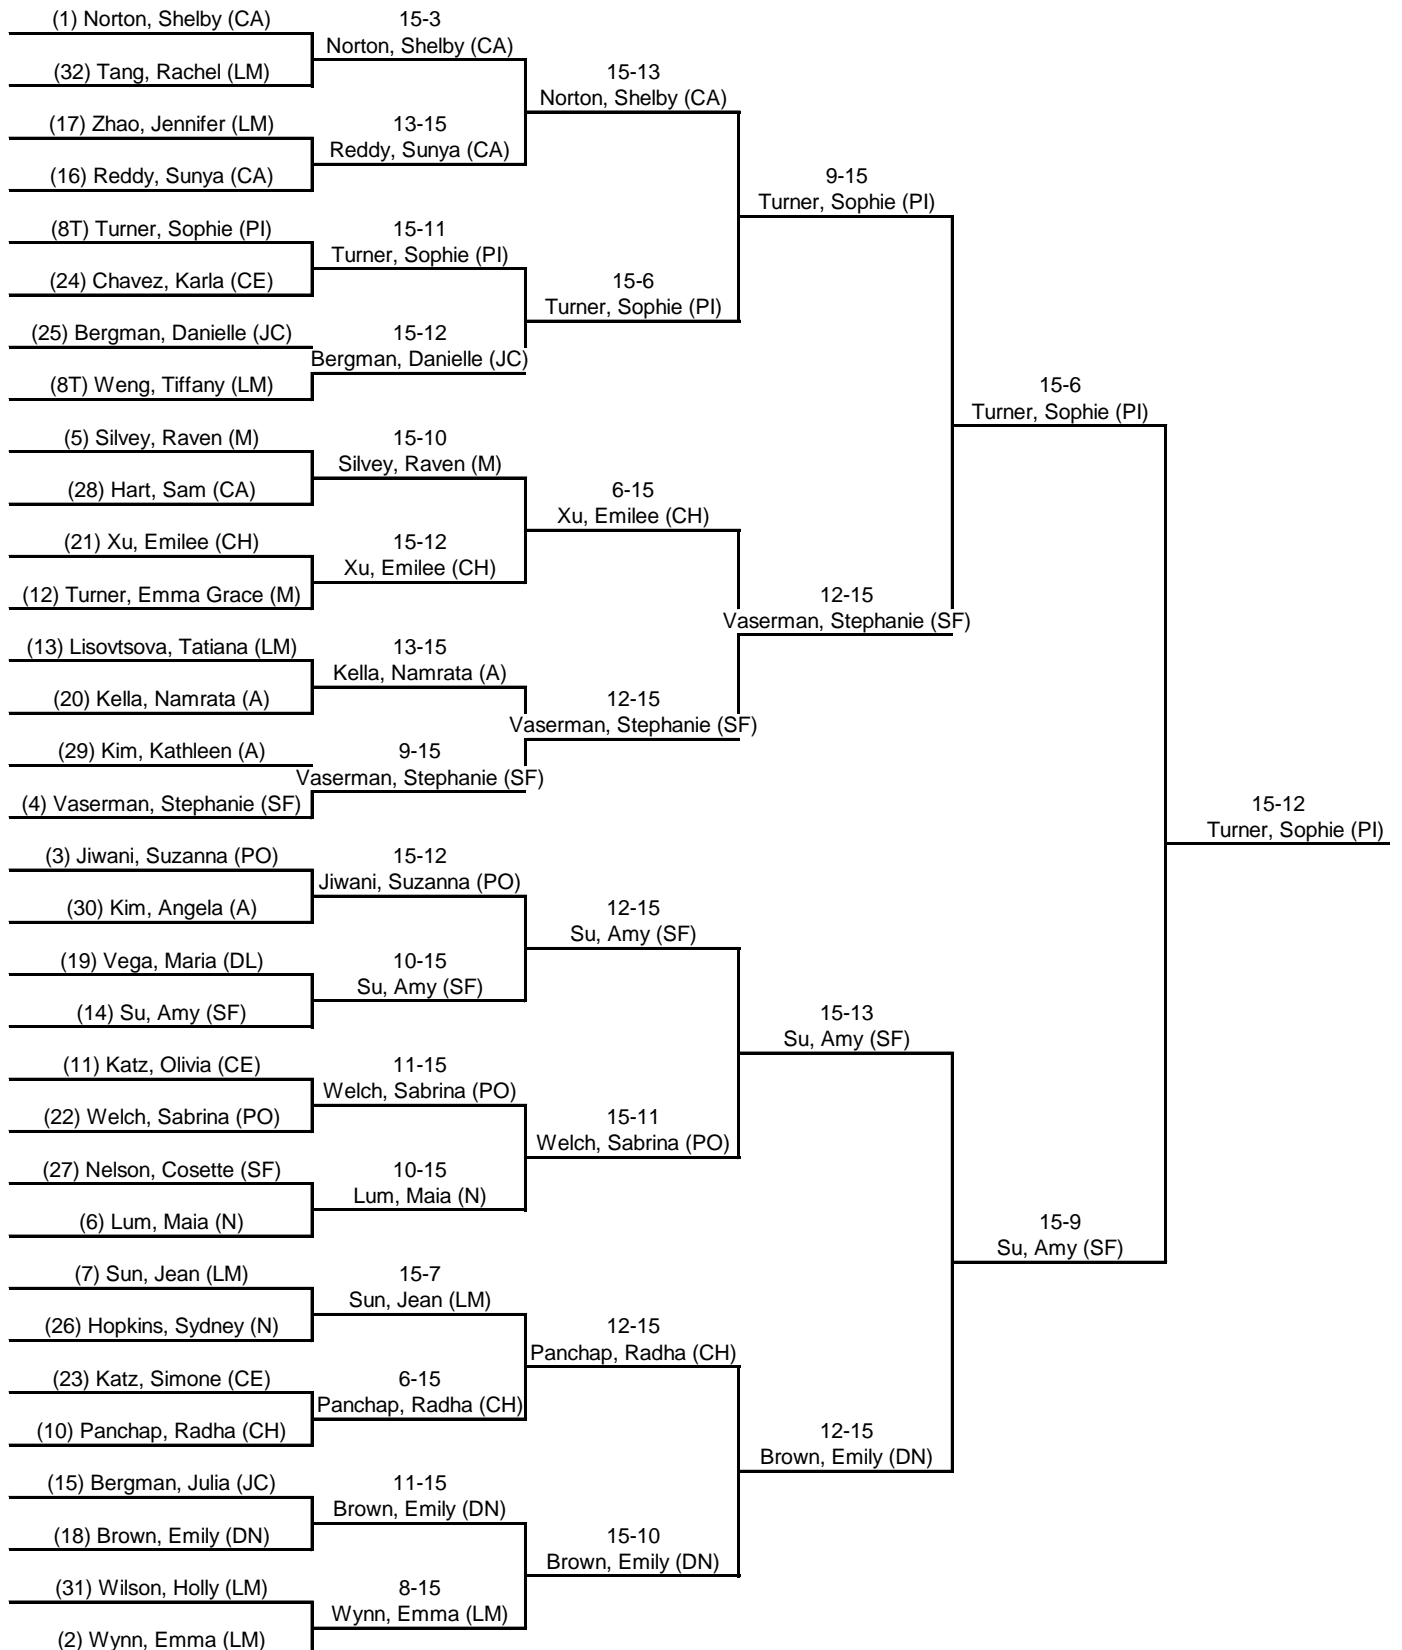

Round 2: Direct Elimination

20 Sep 2014 Cambridge: Women's Epee - DE 12:24 PM-3:33 PM

Table of 32	Table of 16	Table of 8	Semi-final	Final
Ended at: 1:44 PM	2:27 PM	2:51 PM	3:09 PM	3:32 PM