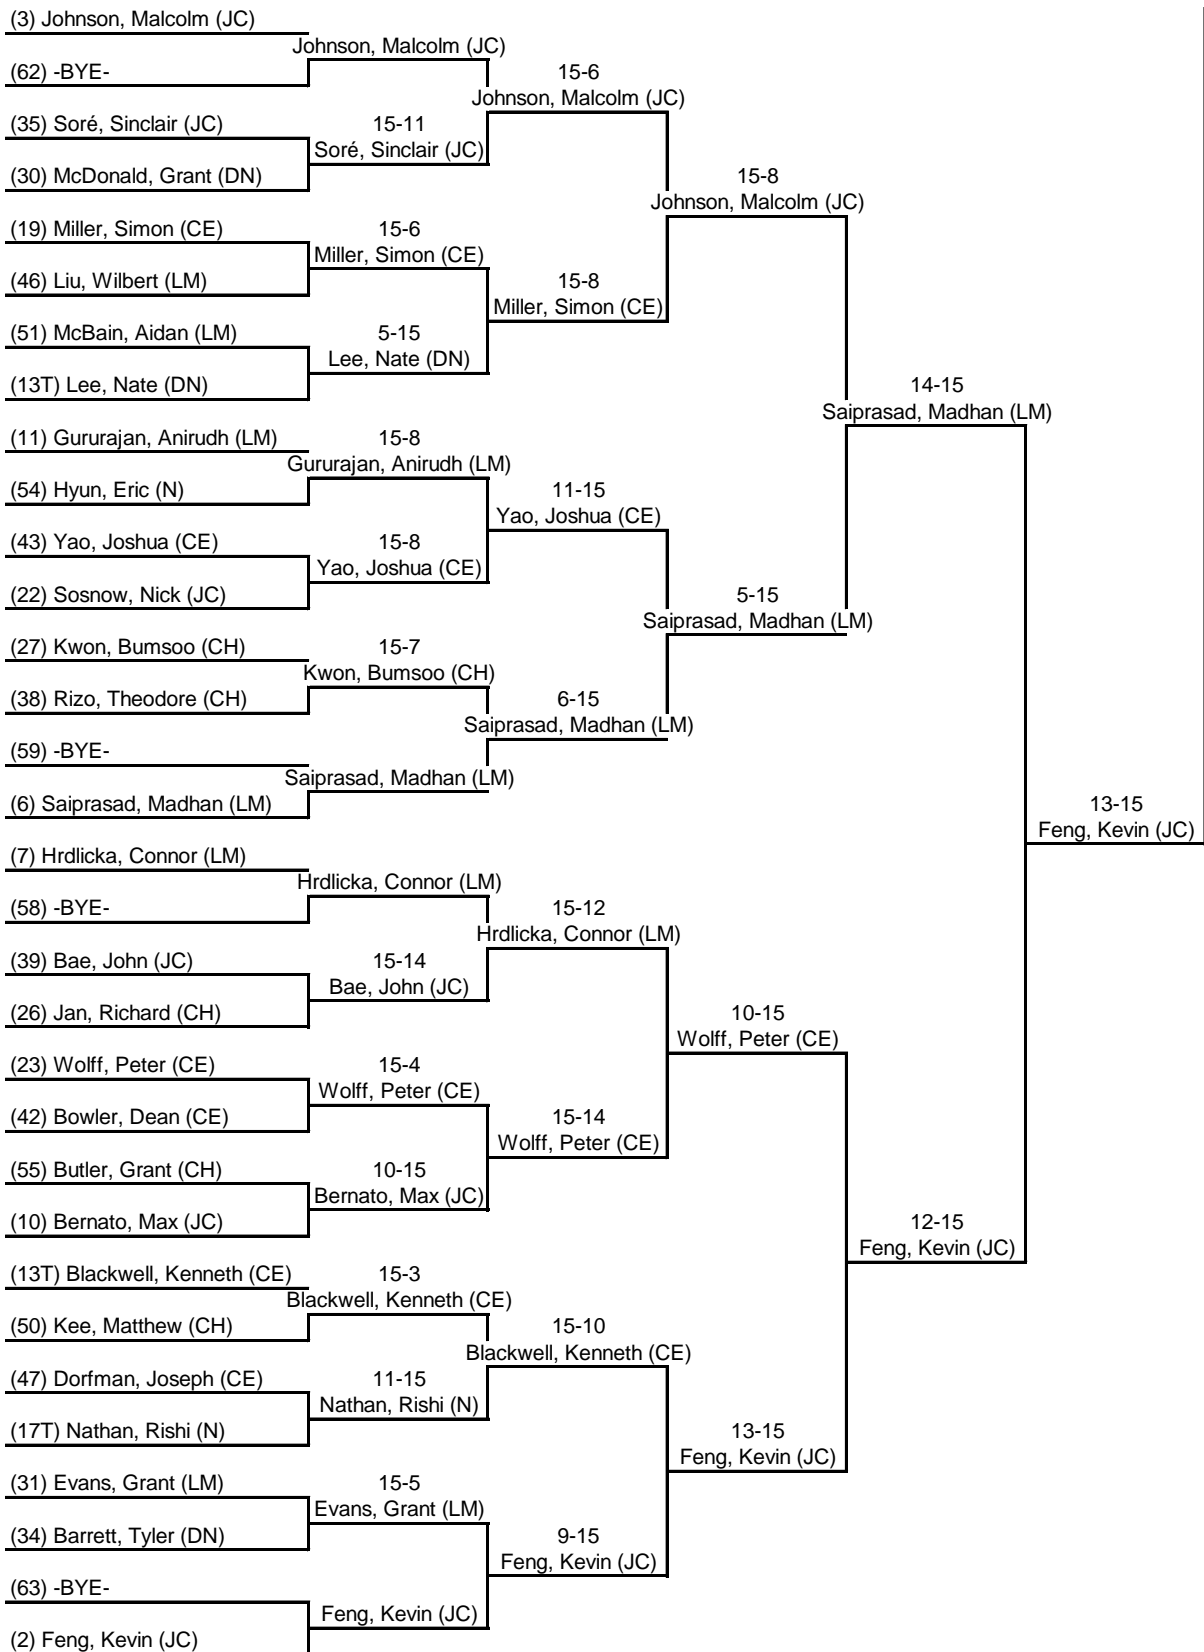

Round 2: Direct Elimination

27 Sep 2014 Dunwoody: Men's Epee - DE 10:58 AM-3:22 PM

Table of 64	Table of 32	Table of 16	Table of 8	Semi-final	Final
Ended at: 12:13 PM	12:56 PM	1:32 PM	2:18 PM	2:50 PM	3:20 PM