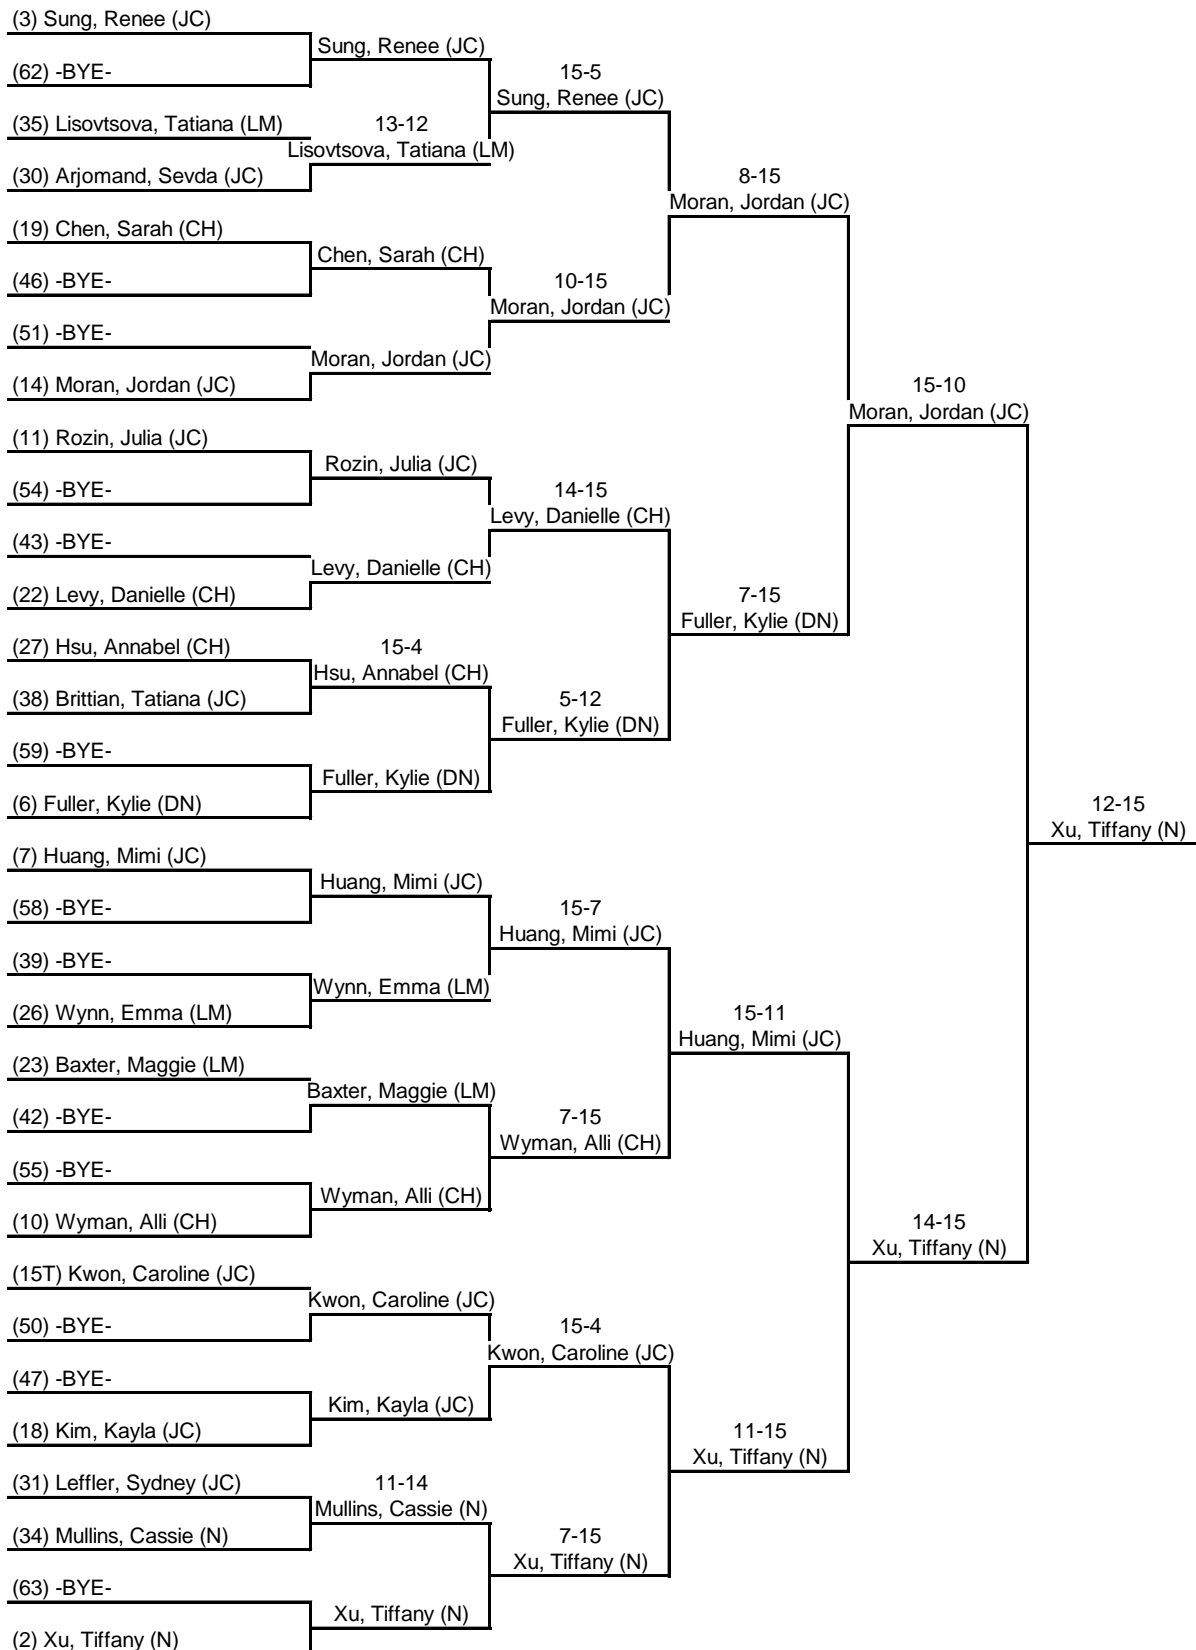

Round 2: Direct Elimination

27 Sep 2014 Dunwoody: Women's Epee - DE 12:42 PM-3:25 PM

Table of 64	Table of 32	Table of 16	Table of 8	Semi-final	Final
Ended at: 1:14 PM	1:45 PM	2:17 PM	2:41 PM	3:04 PM	3:25 PM