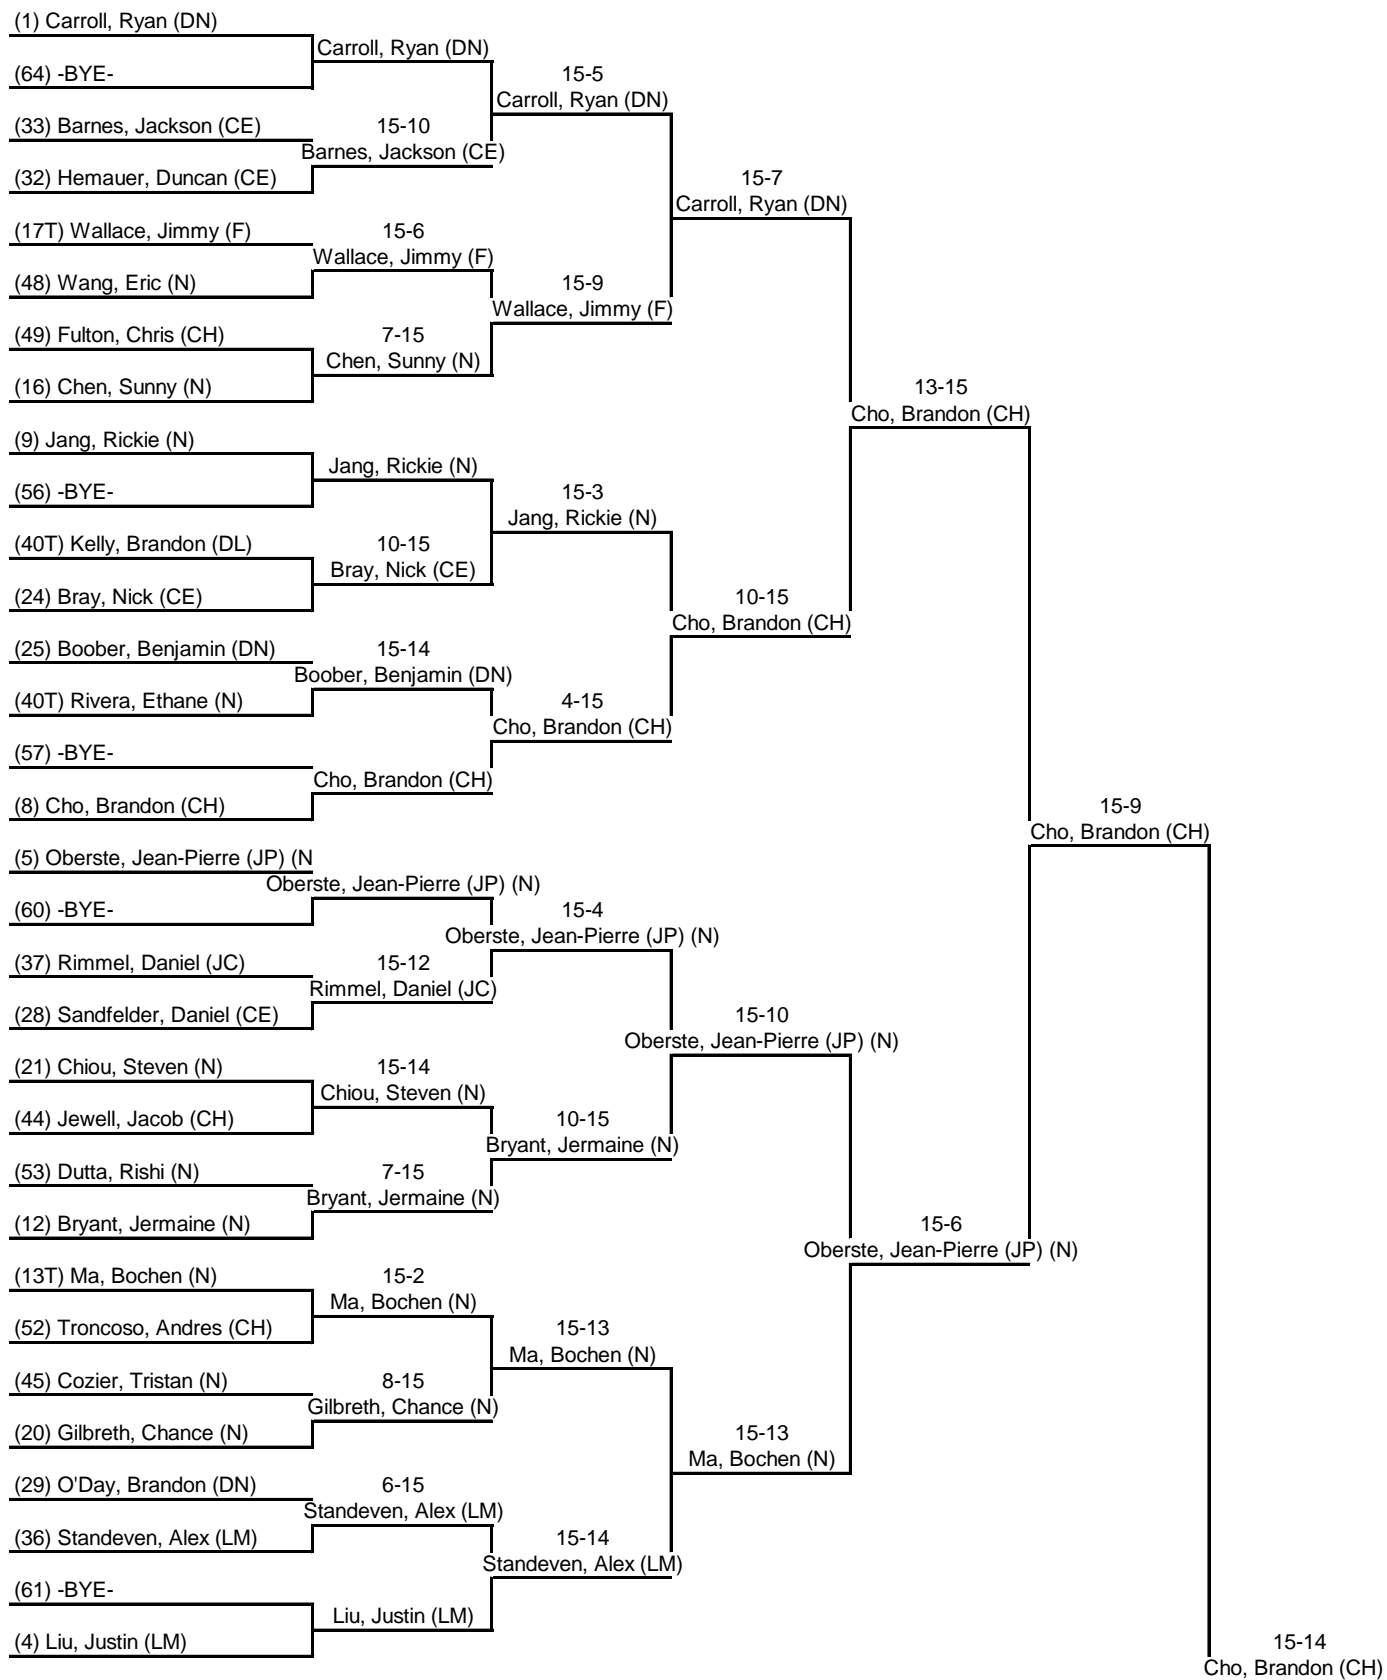

Round 2: Direct Elimination

27 Sep 2014 Dunwoody: Men's Epee - DE 10:58 AM-3:22 PM

Table of 64	Table of 32	Table of 16	Table of 8	Semi-final	Final
Ended at: 12:13 PM	12:56 PM	1:32 PM	2:18 PM	2:50 PM	3:20 PM