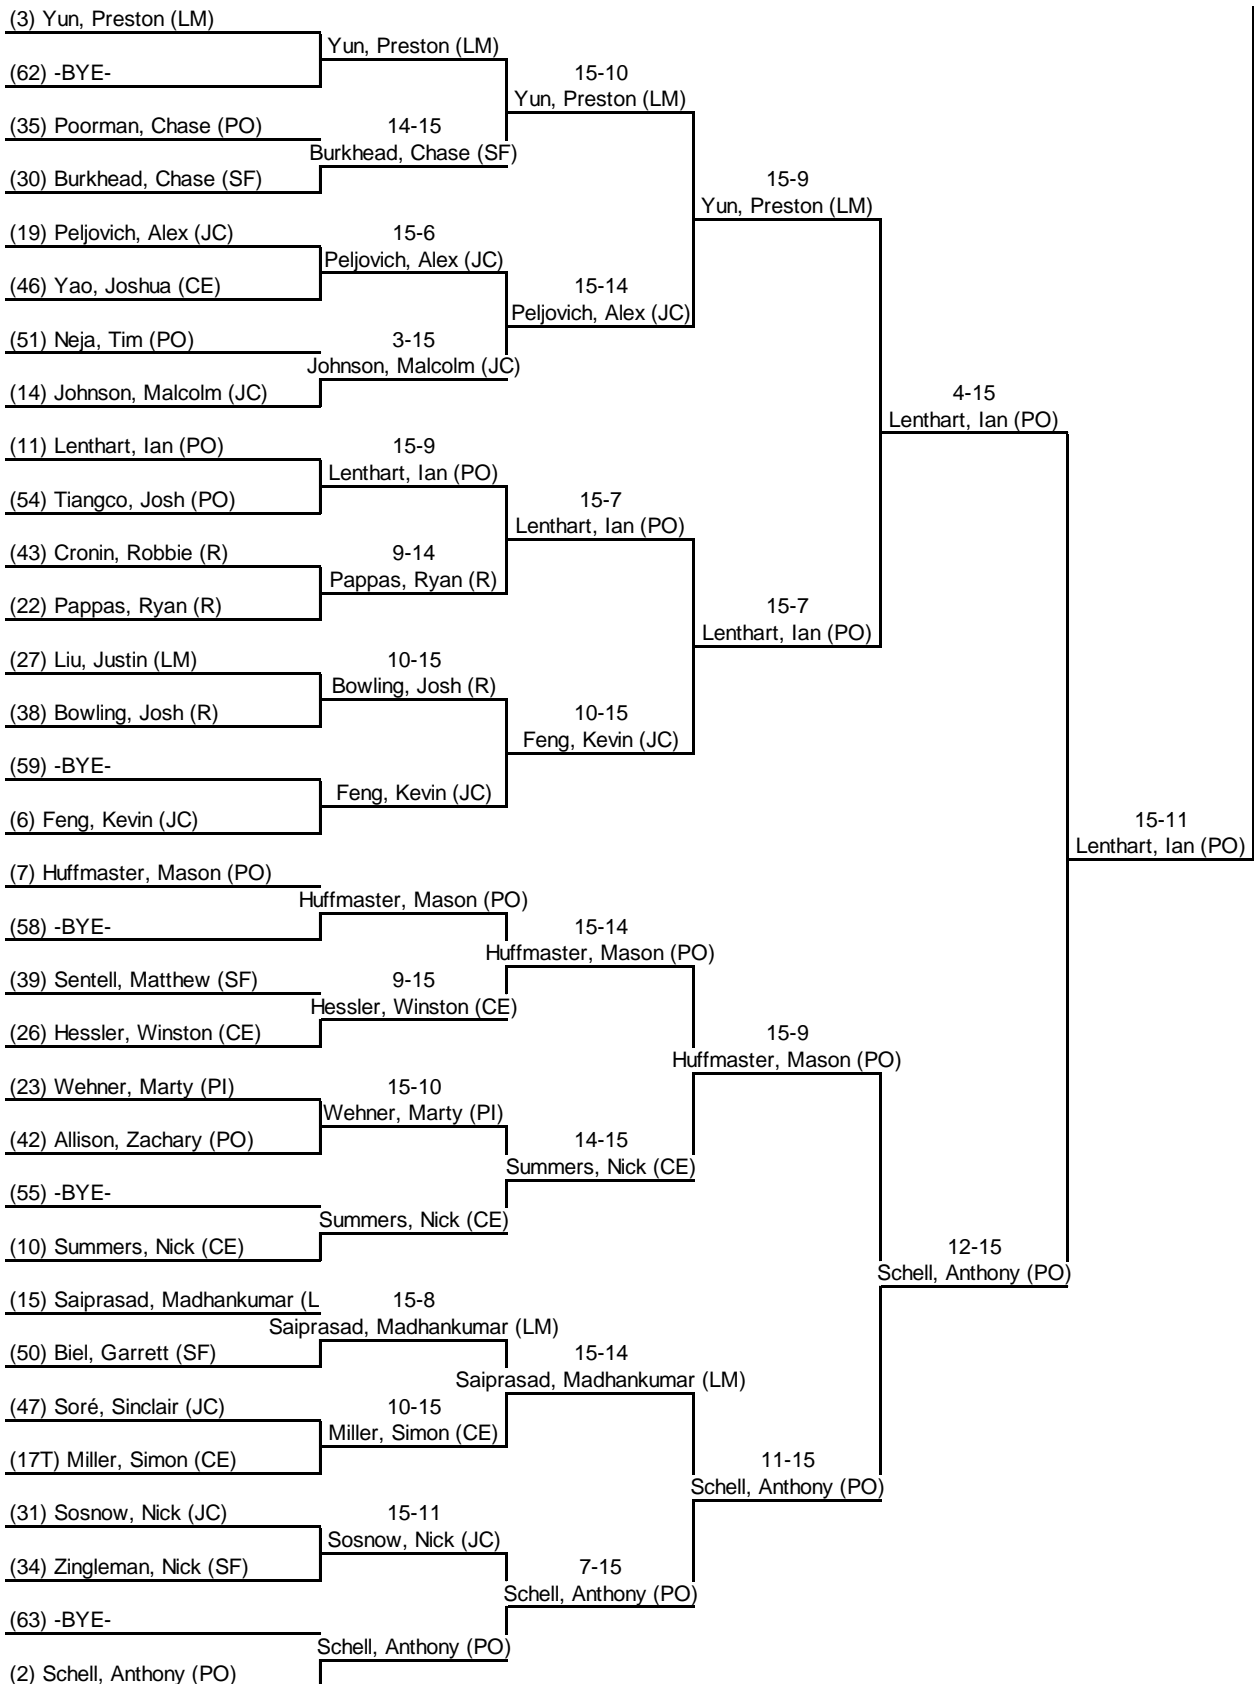

Round 2: Direct Elimination

28 Sep 2013 Centennial: Men's Epee - DE 10:56 AM-3:14 PM

Table of 64	Table of 32	Table of 16	Table of 8	Semi-final	Final
Ended at: 12:19 PM	1:00 PM	1:31 PM	2:13 PM	2:42 PM	3:13 PM