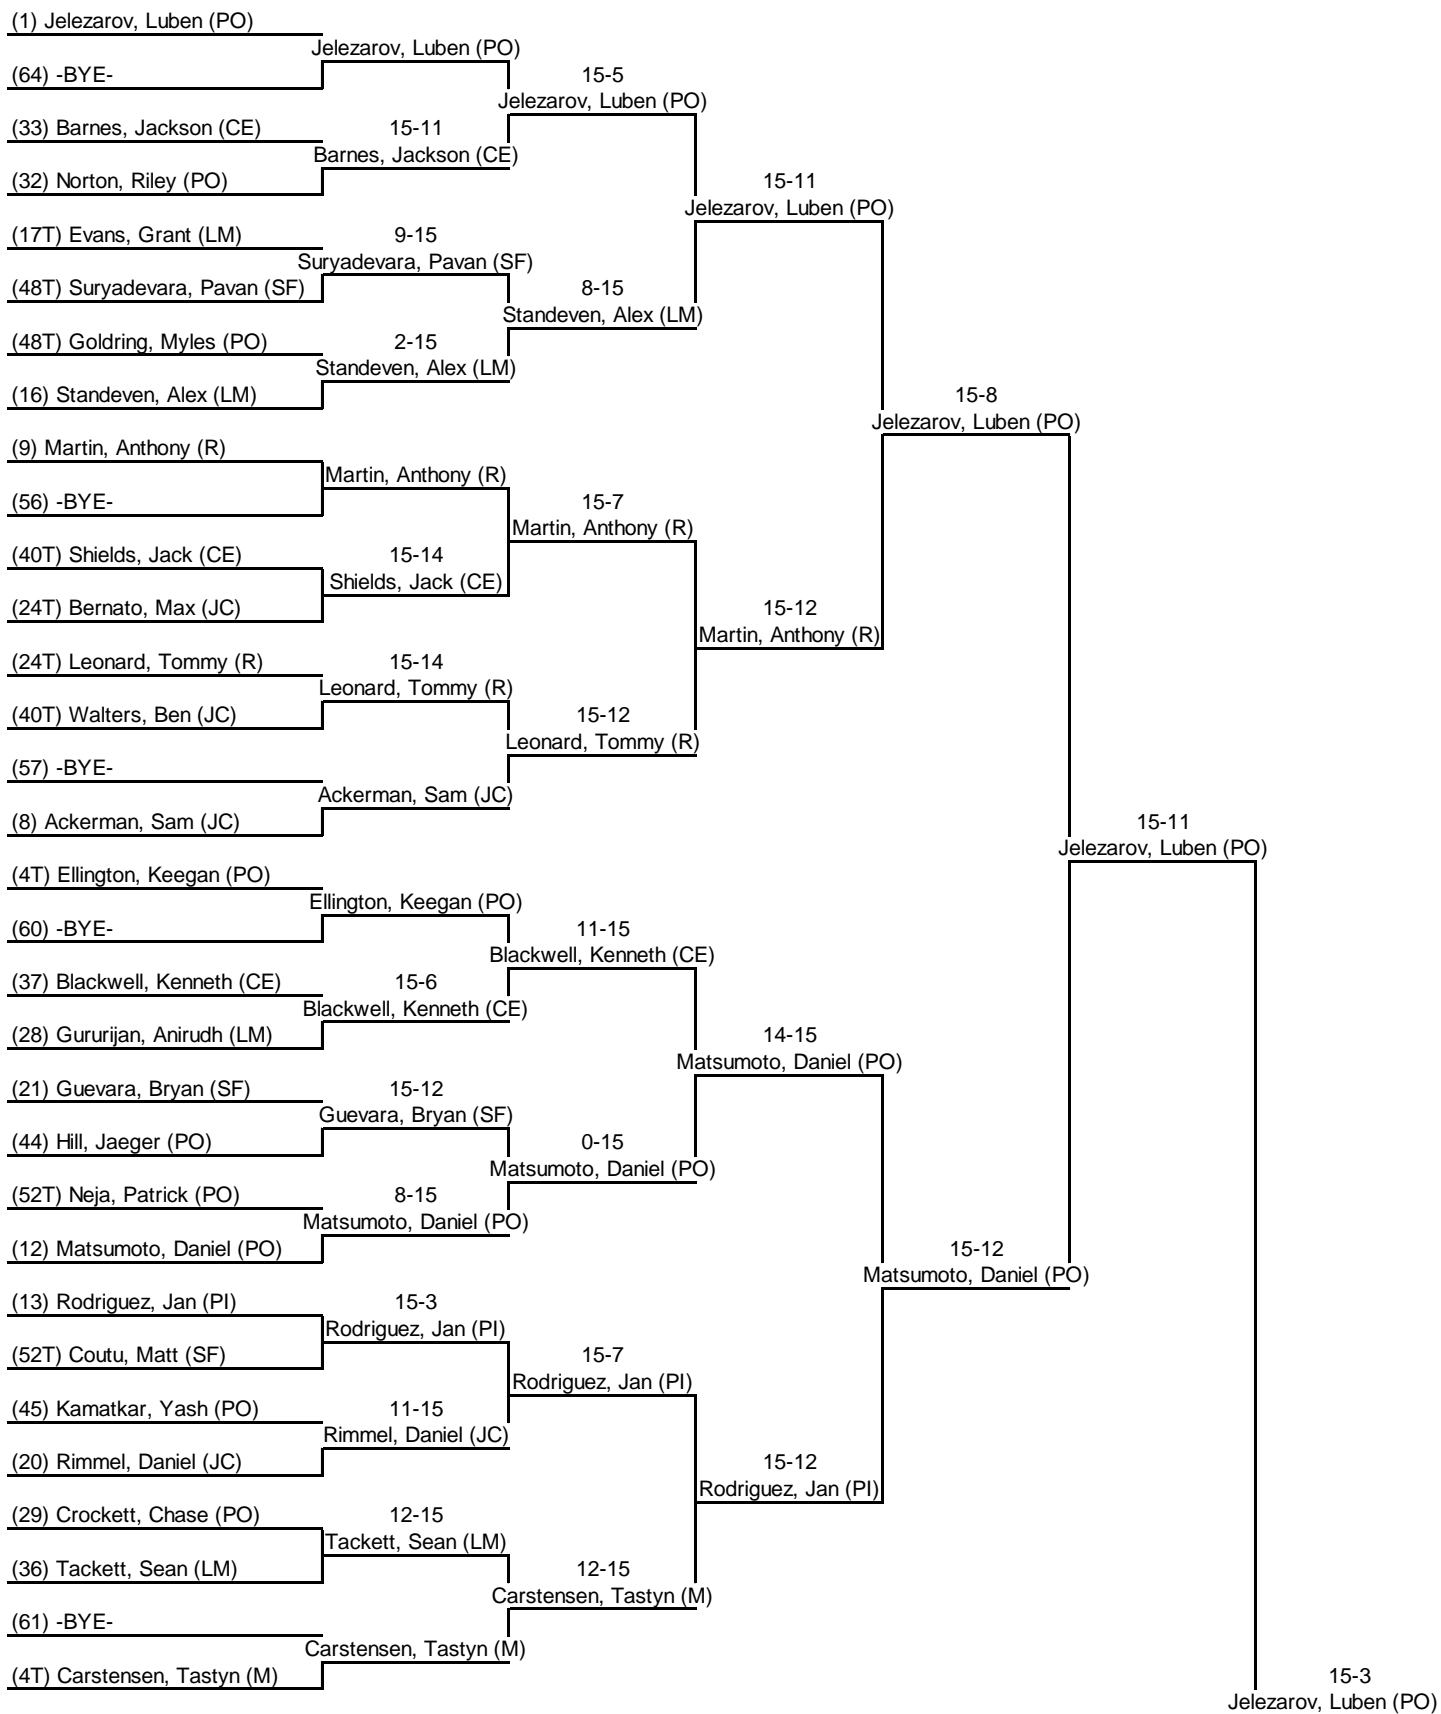

Round 2: Direct Elimination

28 Sep 2013 Centennial: Men's Epee - DE 10:56 AM-3:14 PM

Table of 64	Table of 32	Table of 16	Table of 8	Semi-final	Final
Ended at: 12:19 PM	1:00 PM	1:31 PM	2:13 PM	2:42 PM	3:13 PM