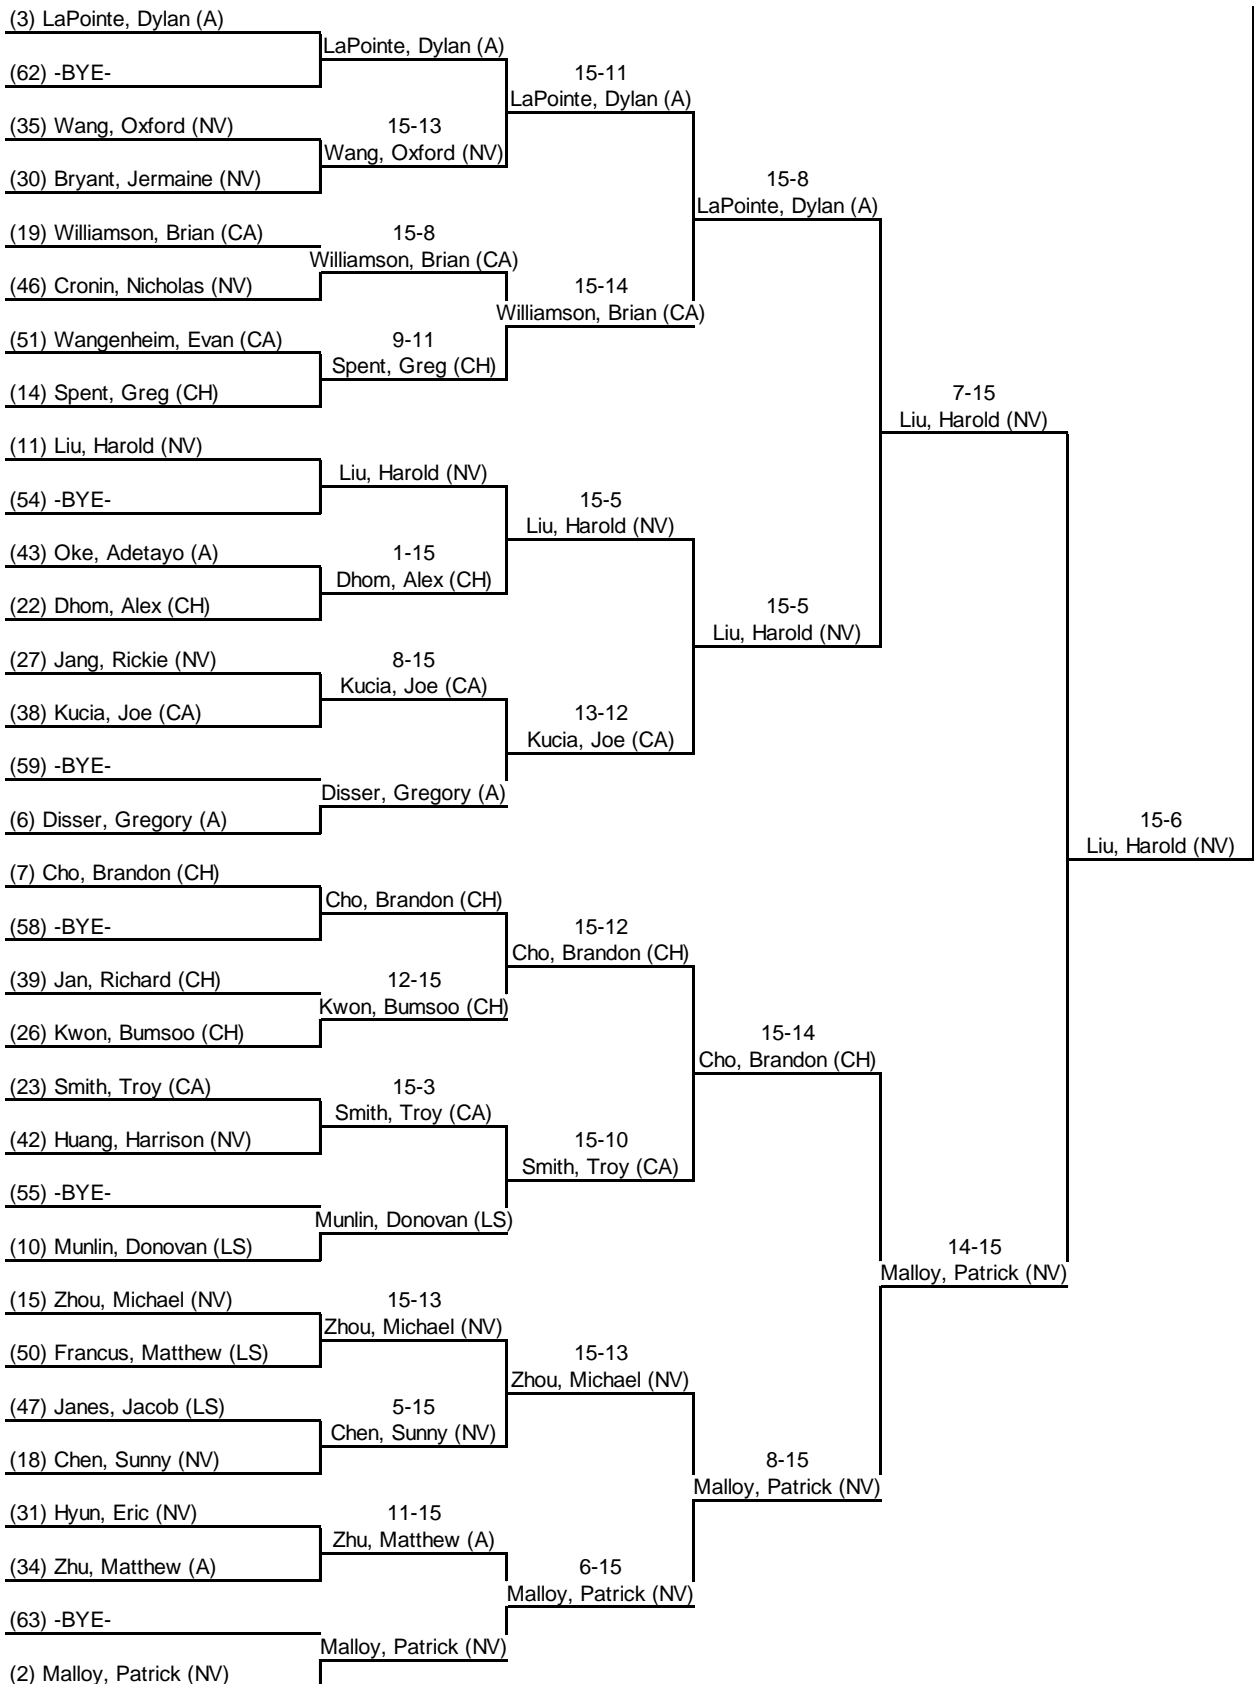

Round 2: Direct Elimination

28 Sep 2013 Chattahoochee: Men's Epee - DE 12:04 PM-3:50 PM

Table of 64	Table of 32	Table of 16	Table of 8	Semi-final	Final
Ended at: 1:02 PM	1:58 PM	2:23 PM	2:51 PM	3:20 PM	3:50 PM