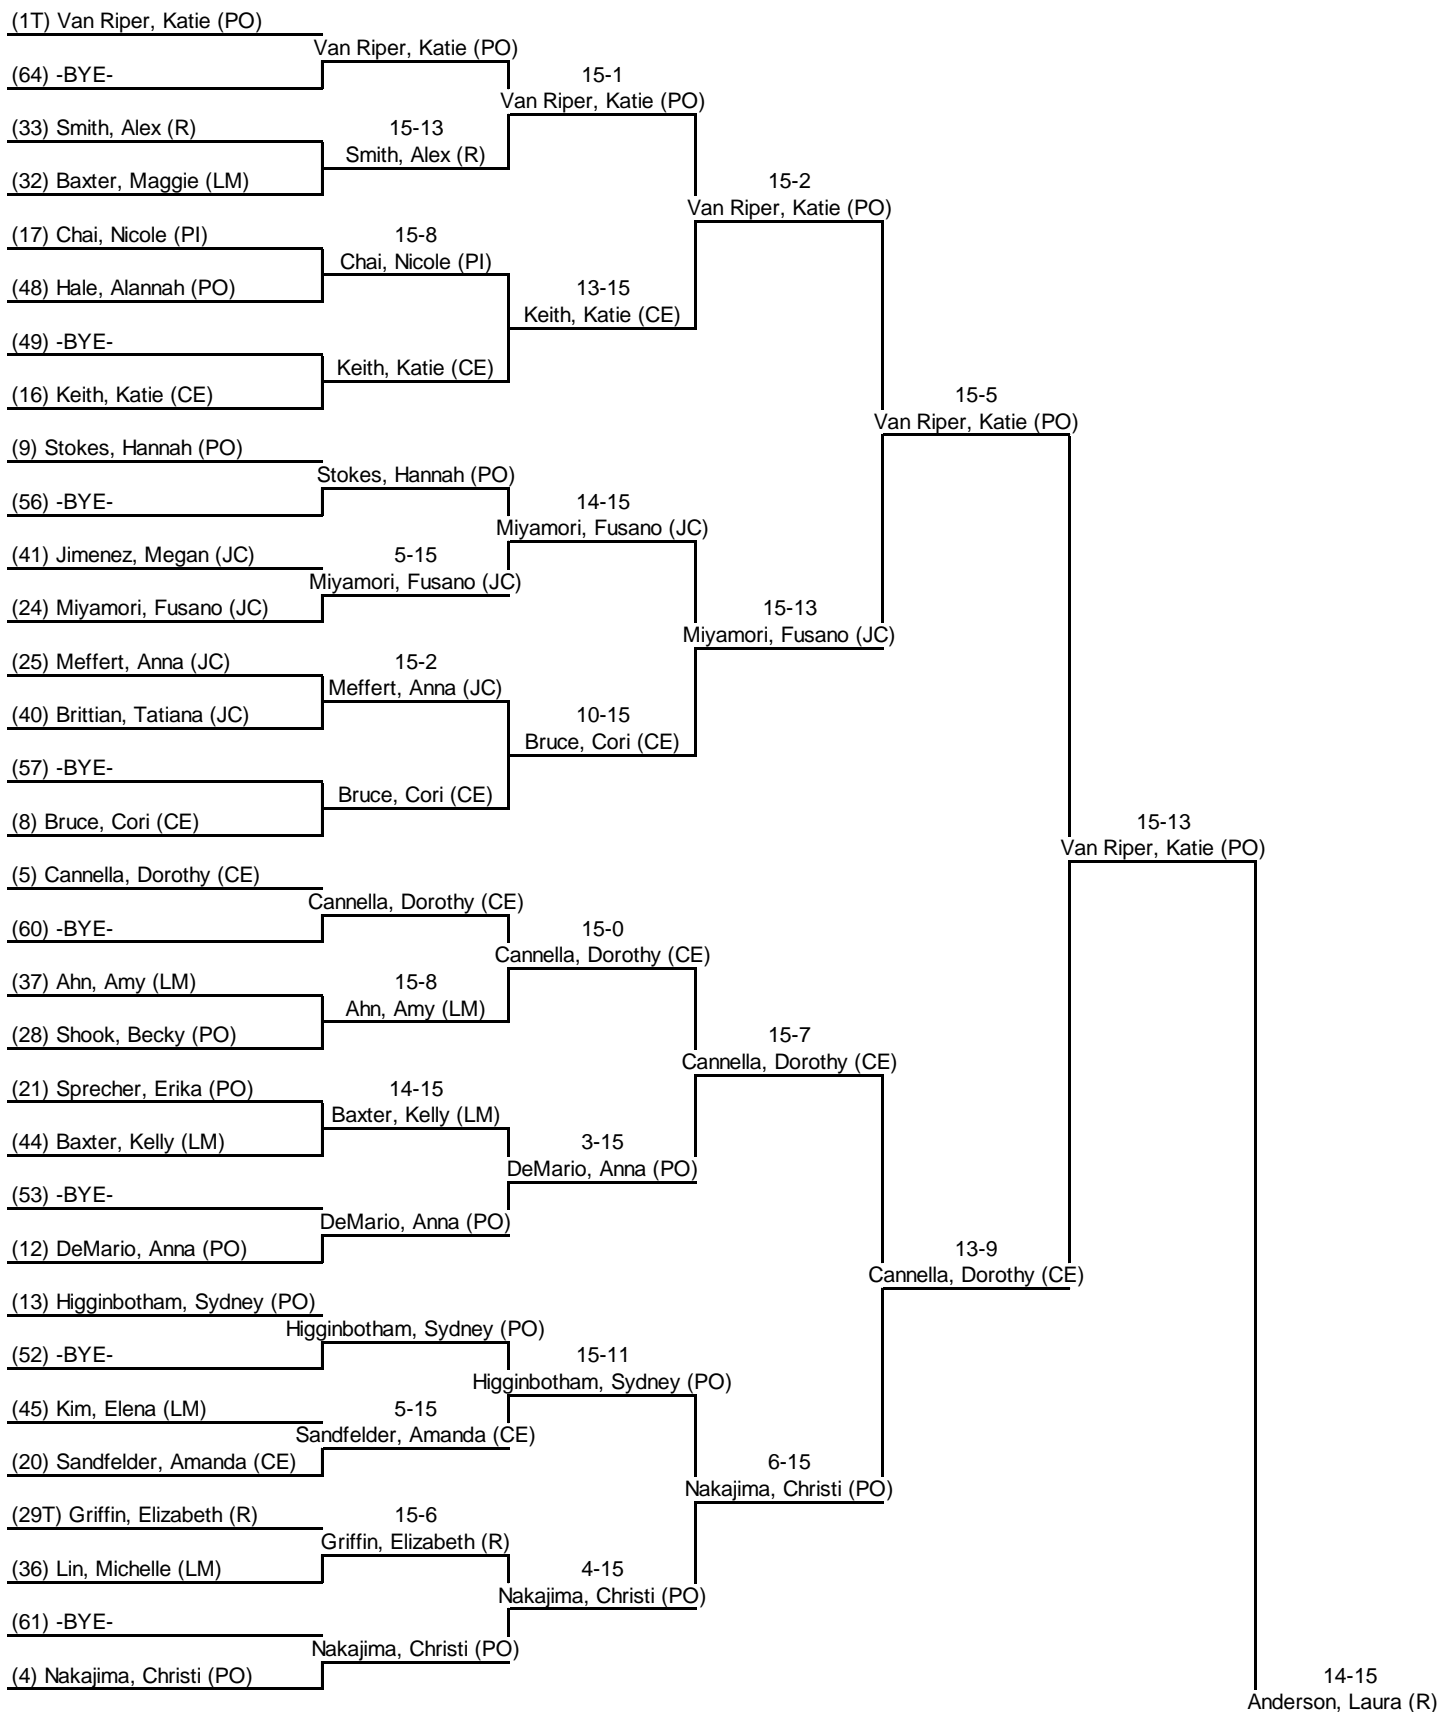

Round 2: Direct Elimination

28 Sep 2013 Centennial: Women's Epee - DE 12:27 PM-3:25 PM

Table of 64	Table of 32	Table of 16	Table of 8	Semi-final	Final
Ended at: 1:19 PM	1:45 PM	2:05 PM	2:30 PM	3:01 PM	3:25 PM