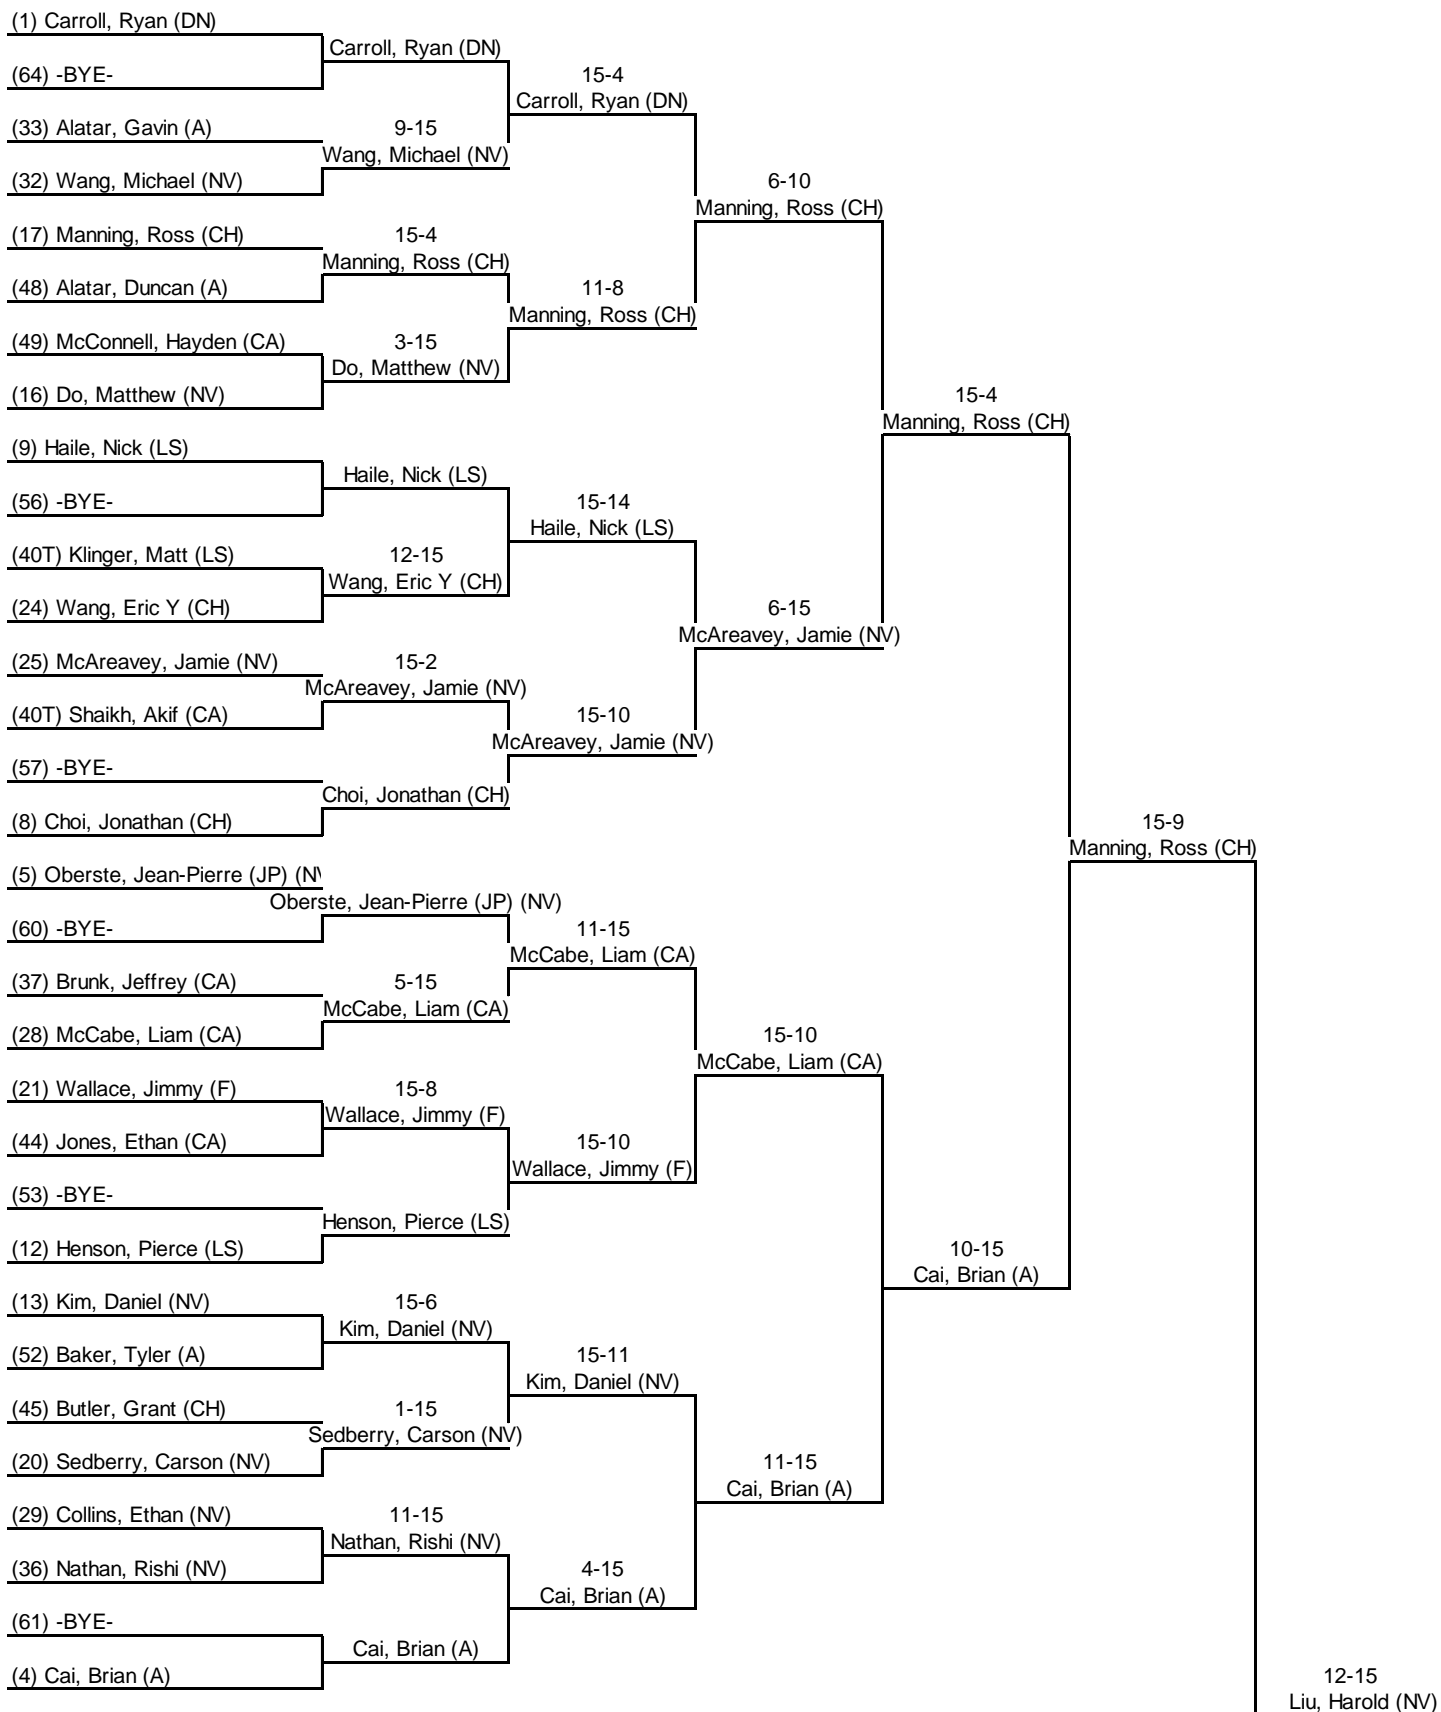

# Round 2: Direct Elimination

28 Sep 2013 Chattahoochee: Men's Epee - DE 12:04 PM-3:50 PM

Table of 64	Table of 32	Table of 16	Table of 8	Semi-final	Final
Ended at: 1:02 PM	1:58 PM	2:23 PM	2:51 PM	3:20 PM	3:50 PM