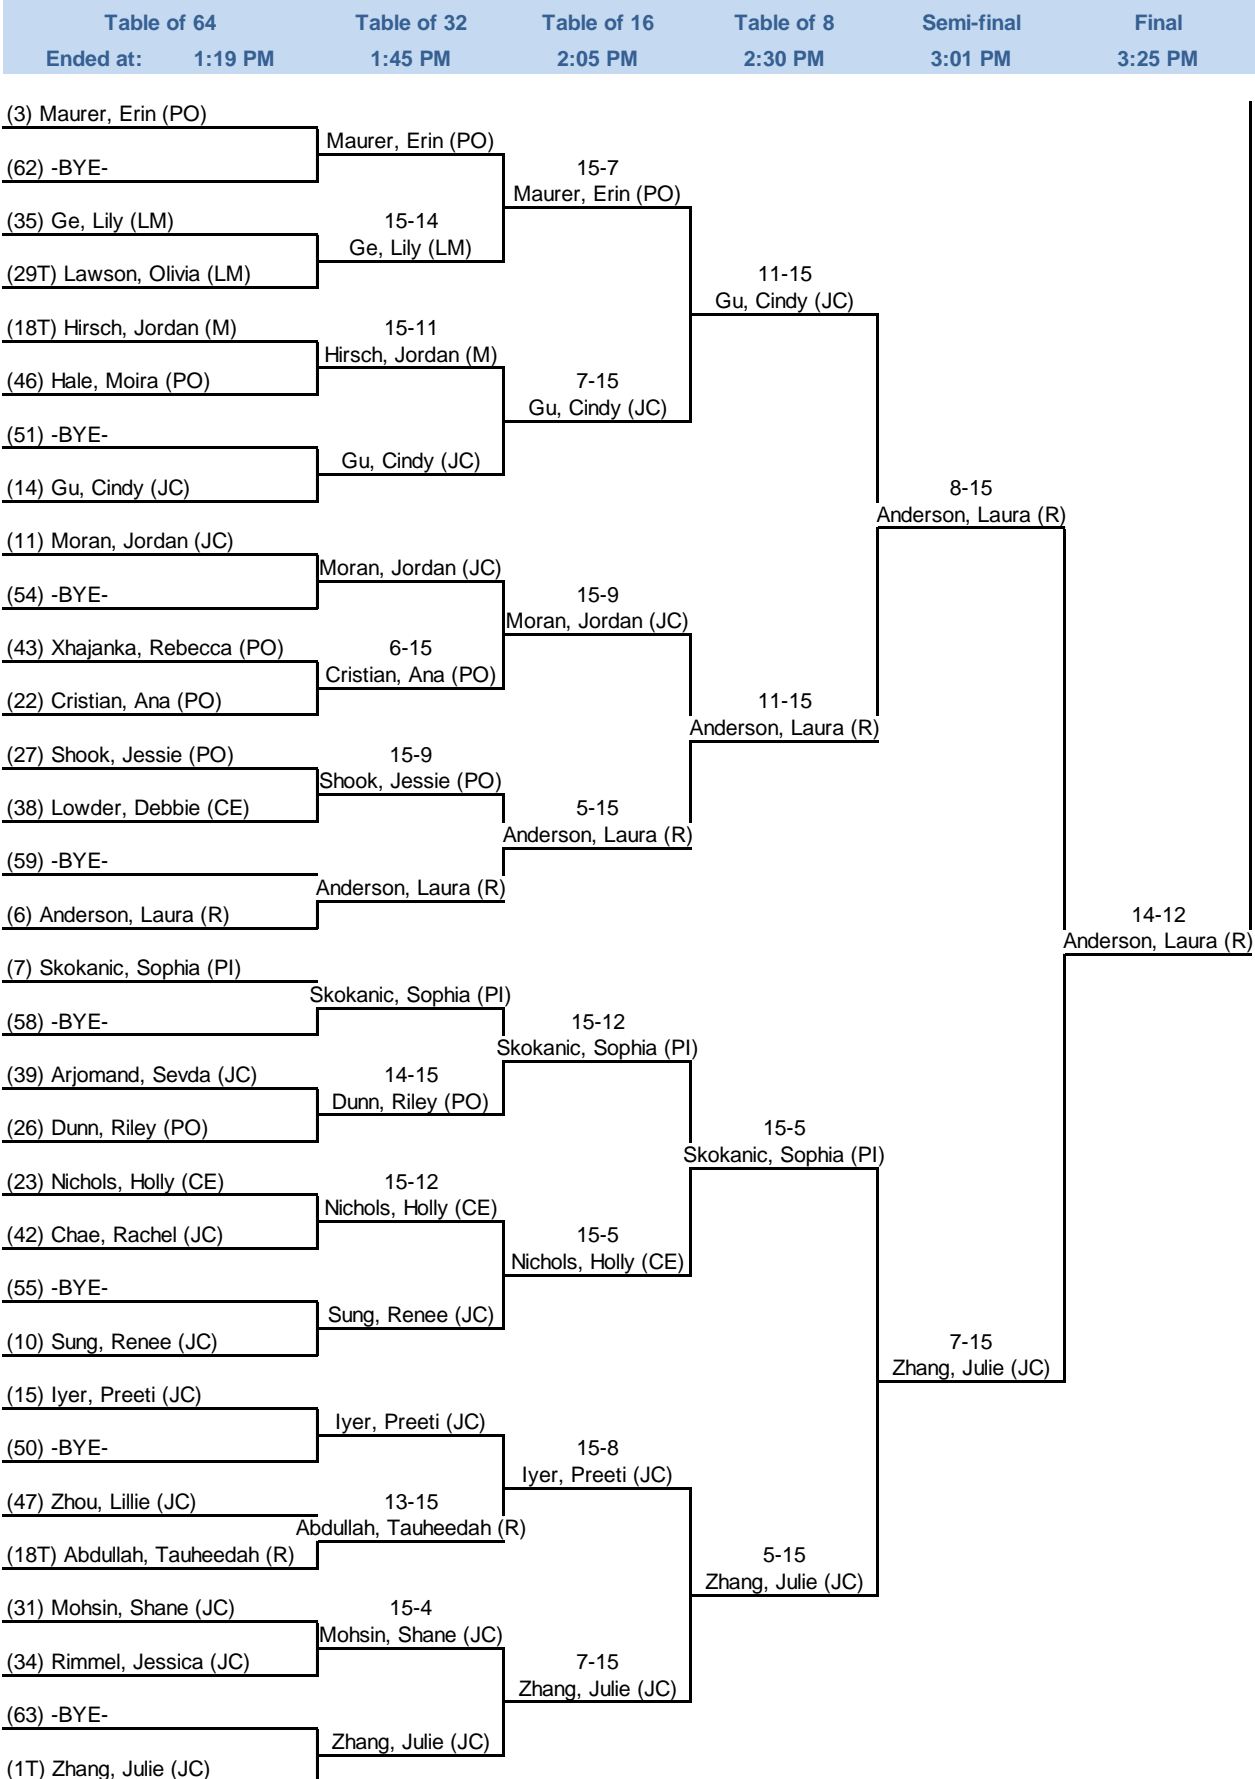

Round 2: Direct Elimination

28 Sep 2013 Centennial: Women's Epee - DE 12:27 PM-3:25 PM

Tournament: GHSFL Late September Tournament
Location: Centennial
Event: Women's Epee
Date: 28 Sep 2013

Final Results

Place	Name	Club	Points
1	Anderson, Laura	Roswell	64
2	Van Riper, Katie	Pope	52
3 T	Zhang, Julie	Johns Creek	40
3 T	Cannella, Dorothy	Centennial	40
5	Nakajima, Christi	Pope	32
6	Skokanic, Sophia	Pincrest	30
7	Gu, Cindy	Johns Creek	28
8	Miyamori, Fusano	Johns Creek	26
9	Maurer, Erin	Pope	18
10	Bruce, Cori	Centennial	17
11	Moran, Jordan	Johns Creek	16
12	DeMario, Anna	Pope	15
13	Higginbotham, Sydney	Pope	14
14	Iyer, Preeti	Johns Creek	13
15	Keith, Katie	Centennial	12
16	Nichols, Holly	Centennial	11
17	Stokes, Hannah	Pope	
18	Sung, Renee	Johns Creek	
19	Chai, Nicole	Pincrest	
20 T	Abdullah, Tauheedah	Roswell	
20 T	Hirsch, Jordan	Milton	
22	Sandfelder, Amanda	Centennial	
23	Cristian, Ana	Pope	
24	Meffert, Anna	Johns Creek	
25	Dunn, Riley	Pope	
26	Shook, Jessie	Pope	
27	Griffin, Elizabeth	Roswell	
28	Mohsin, Shane	Johns Creek	
29	Smith, Alex	Roswell	
30	Ge, Lily	Lambert	
31	Ahn, Amy	Lambert	
32	Baxter, Kelly	Lambert	
33	Sprecher, Erika	Pope	
34	Shook, Becky	Pope	
35	Lawson, Olivia	Lambert	
36	Baxter, Maggie	Lambert	
37	Rimmel, Jessica	Johns Creek	
38	Lin, Michelle	Lambert	
39	Lowder, Debbie	Centennial	
40	Arjomand, Sevda	Johns Creek	
41	Brittian, Tatiana	Johns Creek	
42	Jimenez, Megan	Johns Creek	
43	Chae, Rachel	Johns Creek	
44	Khajanka, Rebecca	Pope	
45	Kim, Elena	Lambert	
46	Hale, Moira	Pope	
47	Zhou, Lillie	Johns Creek	
48	Hale, Alannah	Pope	
49	Mai, Sydney	South Forsyth	
50	Ravid, Ayanah	Pope	
51 T	Bhagat, Shivani	South Forsyth	
51 T	Fayet, Ellie	Pope	
53	Klein, Nicole	Centennial	
54	Rozin, Julia	Johns Creek