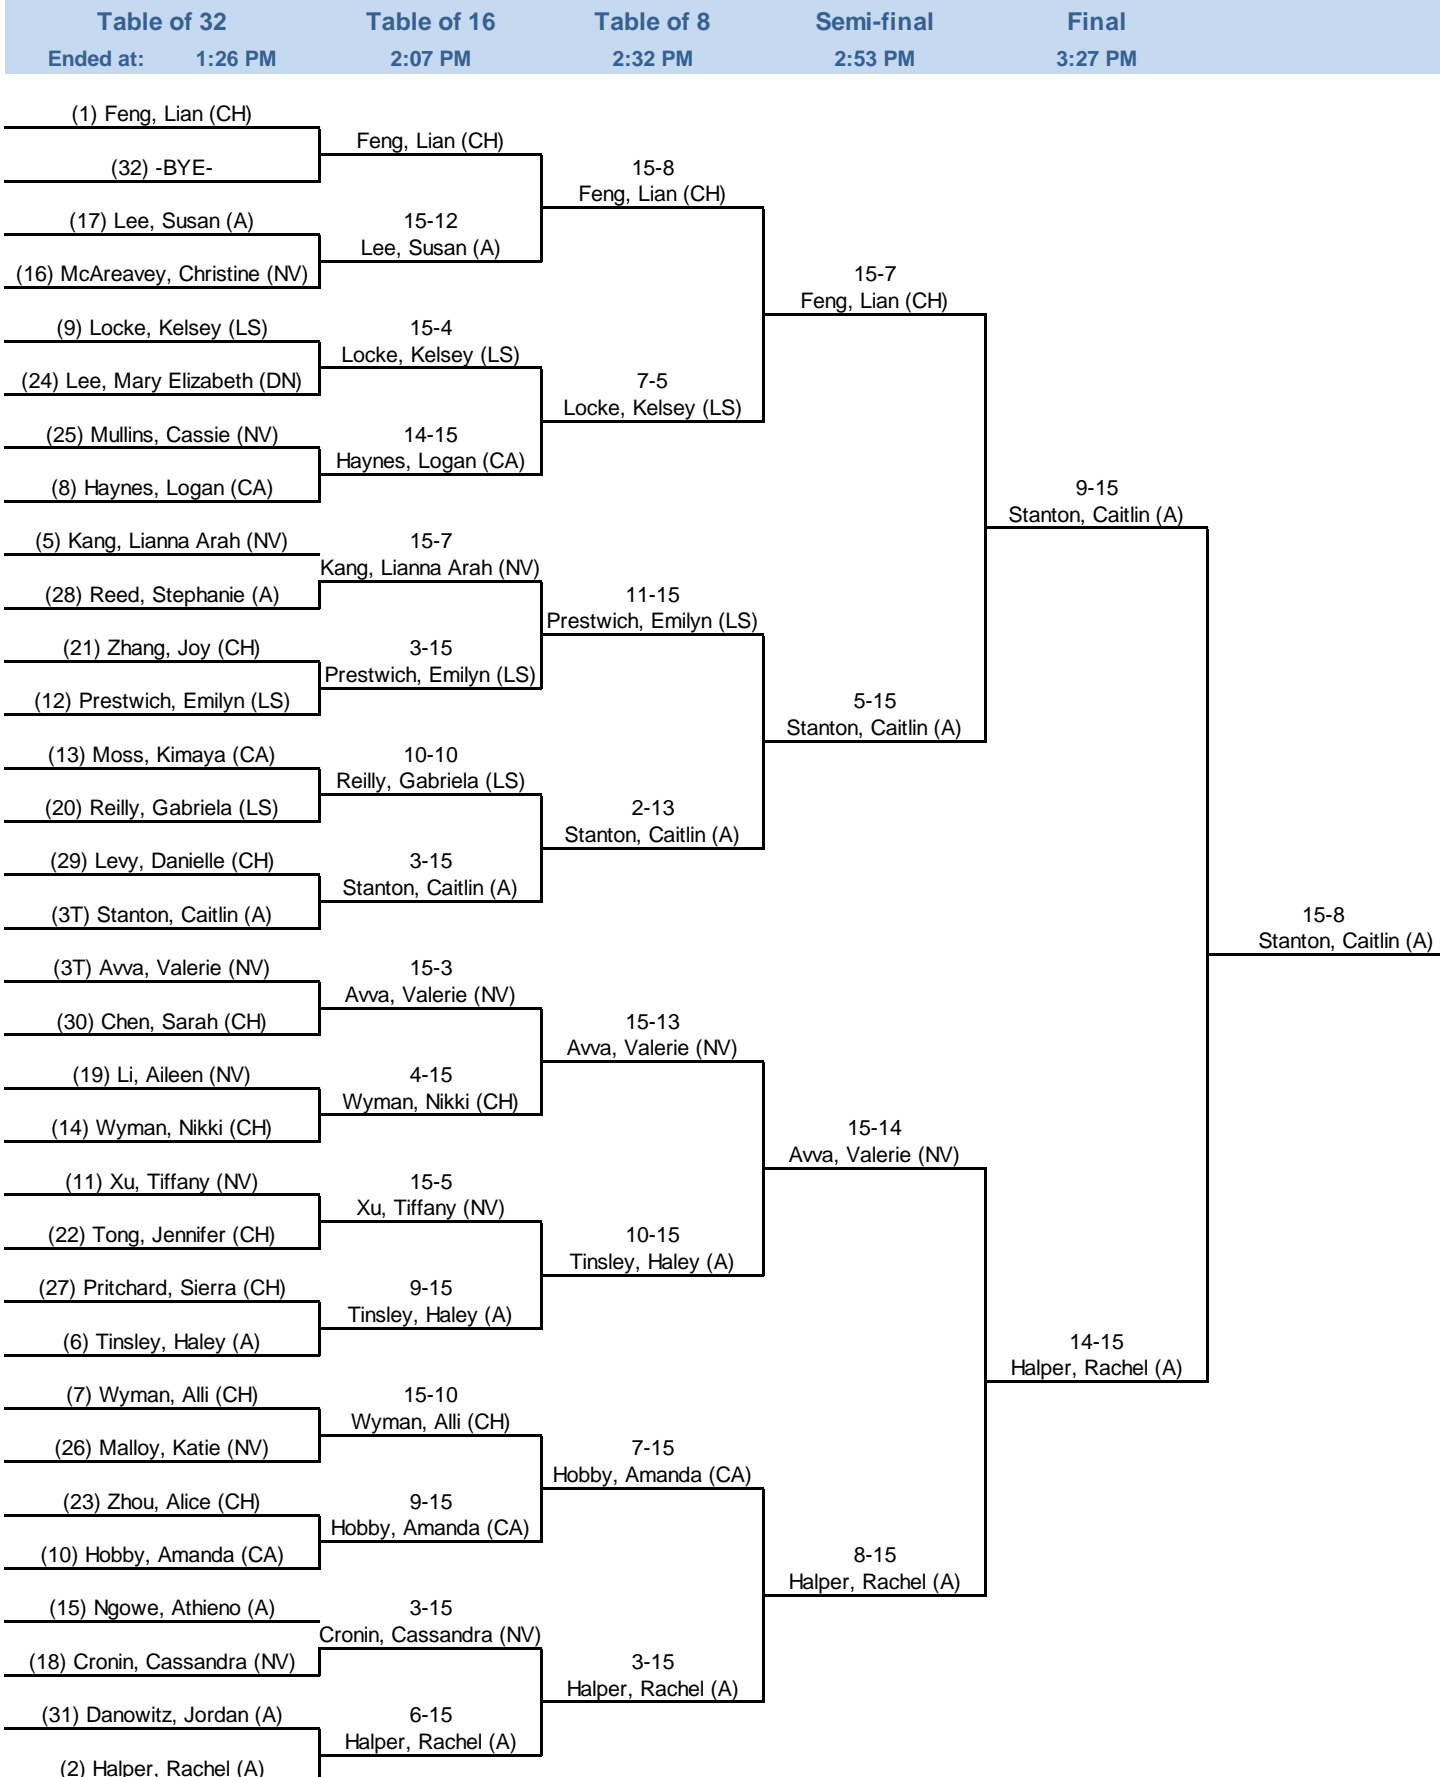

Round 2: Direct Elimination

28 Sep 2013 Chattahoochee: Women's Epee - DE 12:21 PM-3:27 PM

Tournament: GHSFL Late September Tournament
Location: Chattahoochee
Event: Women's Epee
Date: 28 Sep 2013

Final Results

Place	Name	Club	Points
1	Stanton, Caitlin	Alpharetta	64
2	Halper, Rachel	Alpharetta	52
3 T	Feng, Lian	Chattahoochee	40
3 T	Avva, Valerie	Northview	40
5	Tinsley, Haley	Alpharetta	32
6	Locke, Kelsey	Lassiter	30
7	Hobby, Amanda	Cambridge	28
8	Prestwich, Emily	Lassiter	26
9	Kang, Lianna Arah	Northview	18
10	Wyman, Alli	Chattahoochee	17
11	Haynes, Logan	Cambridge	16
12	Xu, Tiffany	Northview	15
13	Wyman, Nikki	Chattahoochee	14
14	Lee, Susan	Alpharetta	13
15	Cronin, Cassandra	Northview	12
16	Reilly, Gabriela	Lassiter	11
17	Moss, Kimaya	Cambridge	
18	Ngowe, Athieno	Alpharetta	
19	McAreavey, Christine	Northview	
20	Li, Aileen	Northview	
21	Zhang, Joy	Chattahoochee	
22	Tong, Jennifer	Chattahoochee	
23	Zhou, Alice	Chattahoochee	
24	Lee, Mary Elizabeth	Dunwoody	
25	Mullins, Cassie	Northview	
26	Malloy, Katie	Northview	
27	Pritchard, Sierra	Chattahoochee	
28	Reed, Stephanie	Alpharetta	
29	Levy, Danielle	Chattahoochee	
30	Chen, Sarah	Chattahoochee	
31	Danowitz, Jordan	Alpharetta	
32	Hart, Ally	Cambridge	
33	Fuller, Kylie	Dunwoody	
34	Pour, Niaz	Chattahoochee	
35	Koontz, Jessica	Chattahoochee	
36	Barr, Kathryn	Alpharetta	
37	Brooks, Talia	Cambridge	
38	Yvellez, Samantha	Chattahoochee