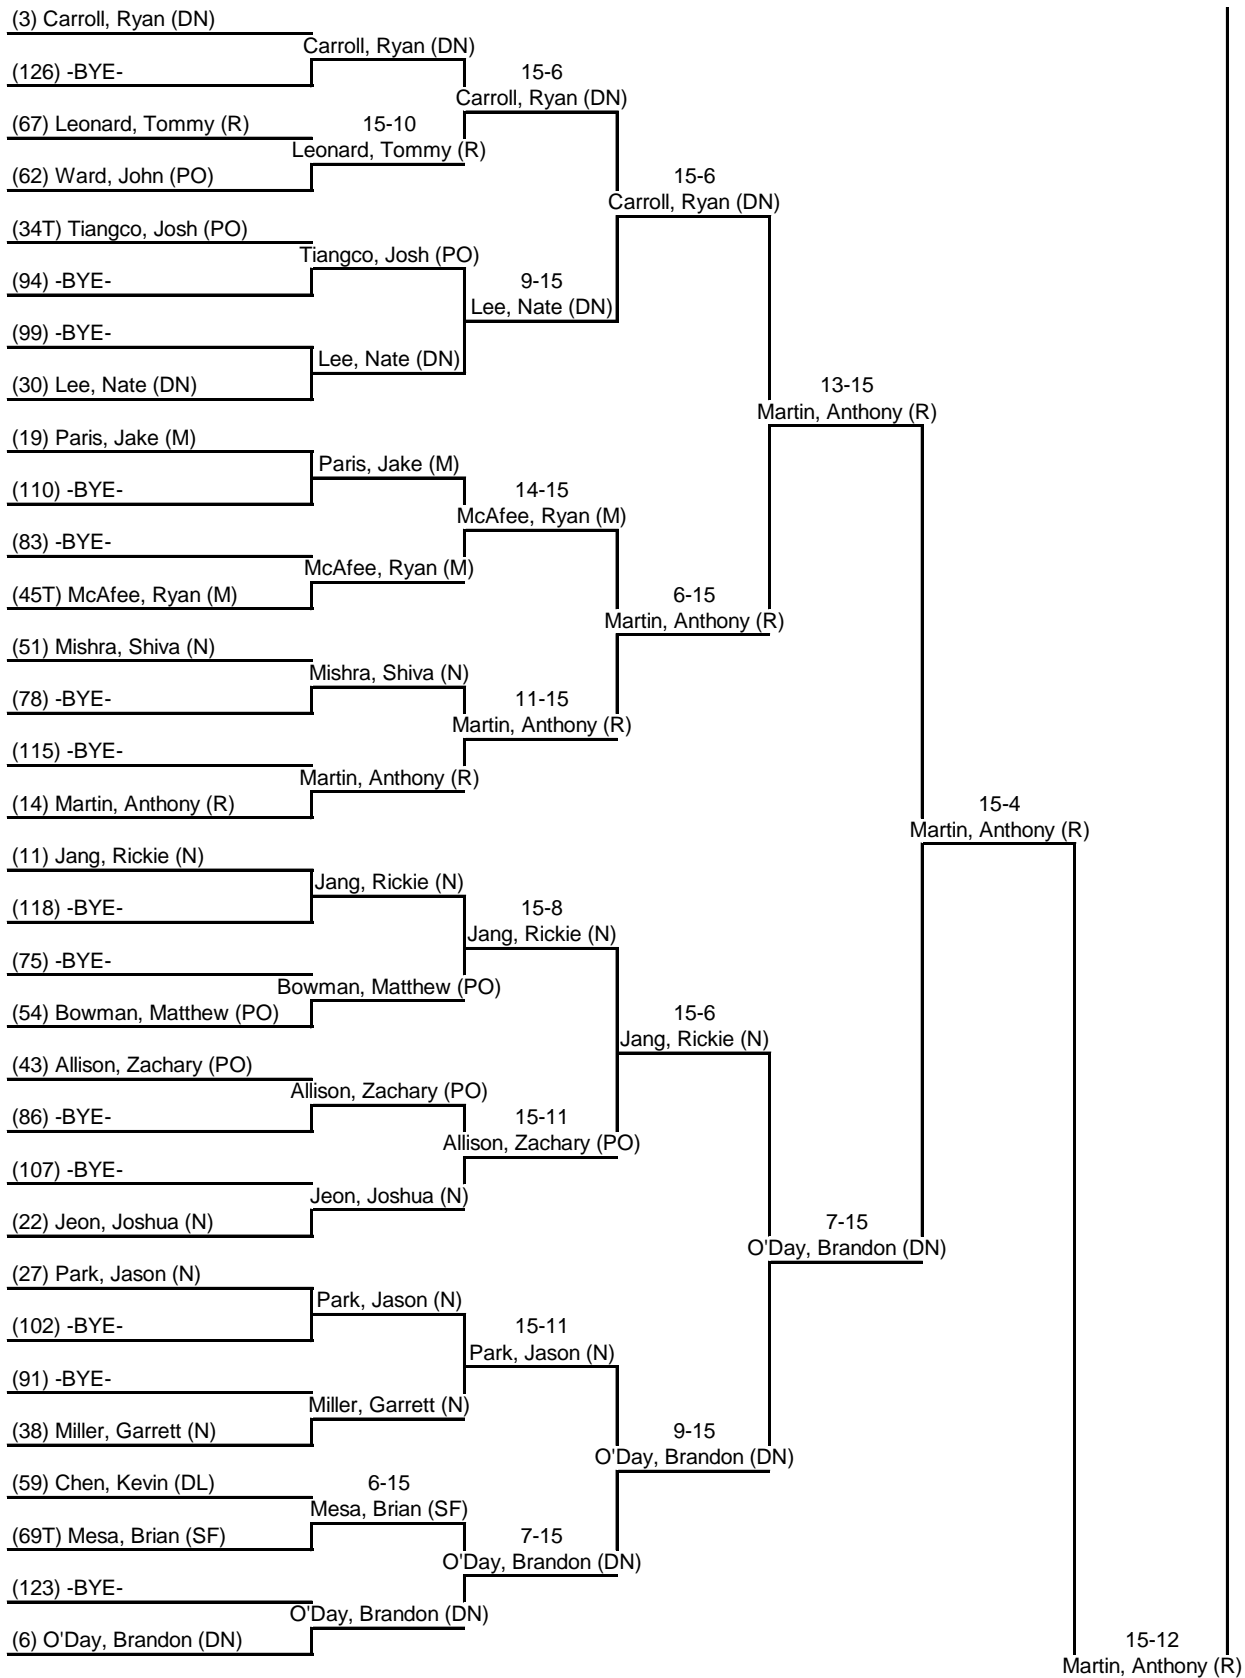

Round 2: Direct Elimination 15 Nov 2014 Northview: Men's Epee - DE 11:03 AM-2:28 PM

Table of 128	Table of 64	Table of 32	Table of 16	Table of 8	Semi-final	Final
Ended at: 11:47 AM	12:18 PM	12:48 PM	1:12 PM	1:37 PM	2:01 PM	2:28 PM