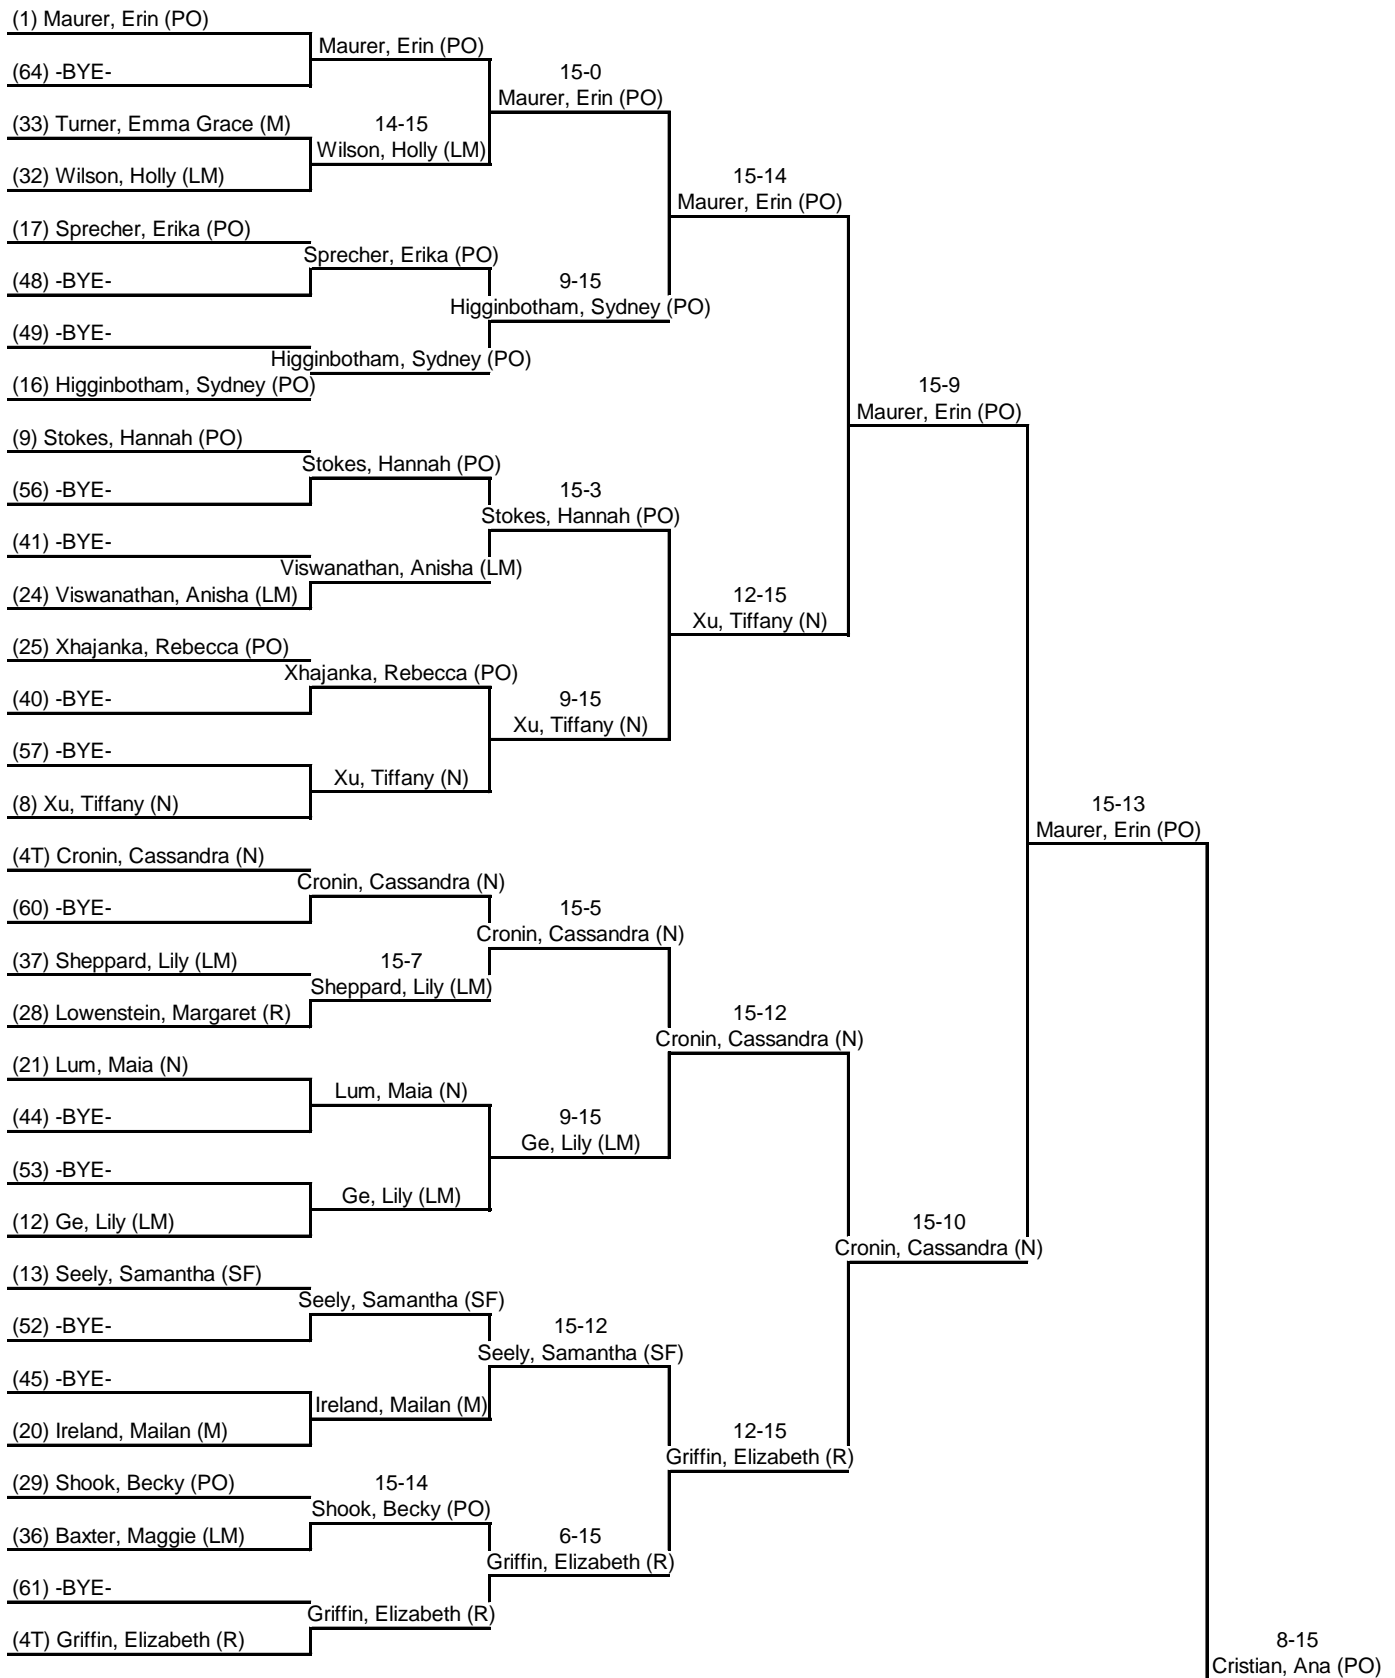

Round 2: Direct Elimination

15 Nov 2014 Northview: Women's Epee - DE 11:31 AM-2:14 PM

Table of 64	Table of 32	Table of 16	Table of 8	Semi-final	Final
Ended at: 12:05 PM	12:36 PM	12:58 PM	1:23 PM	1:47 PM	2:14 PM