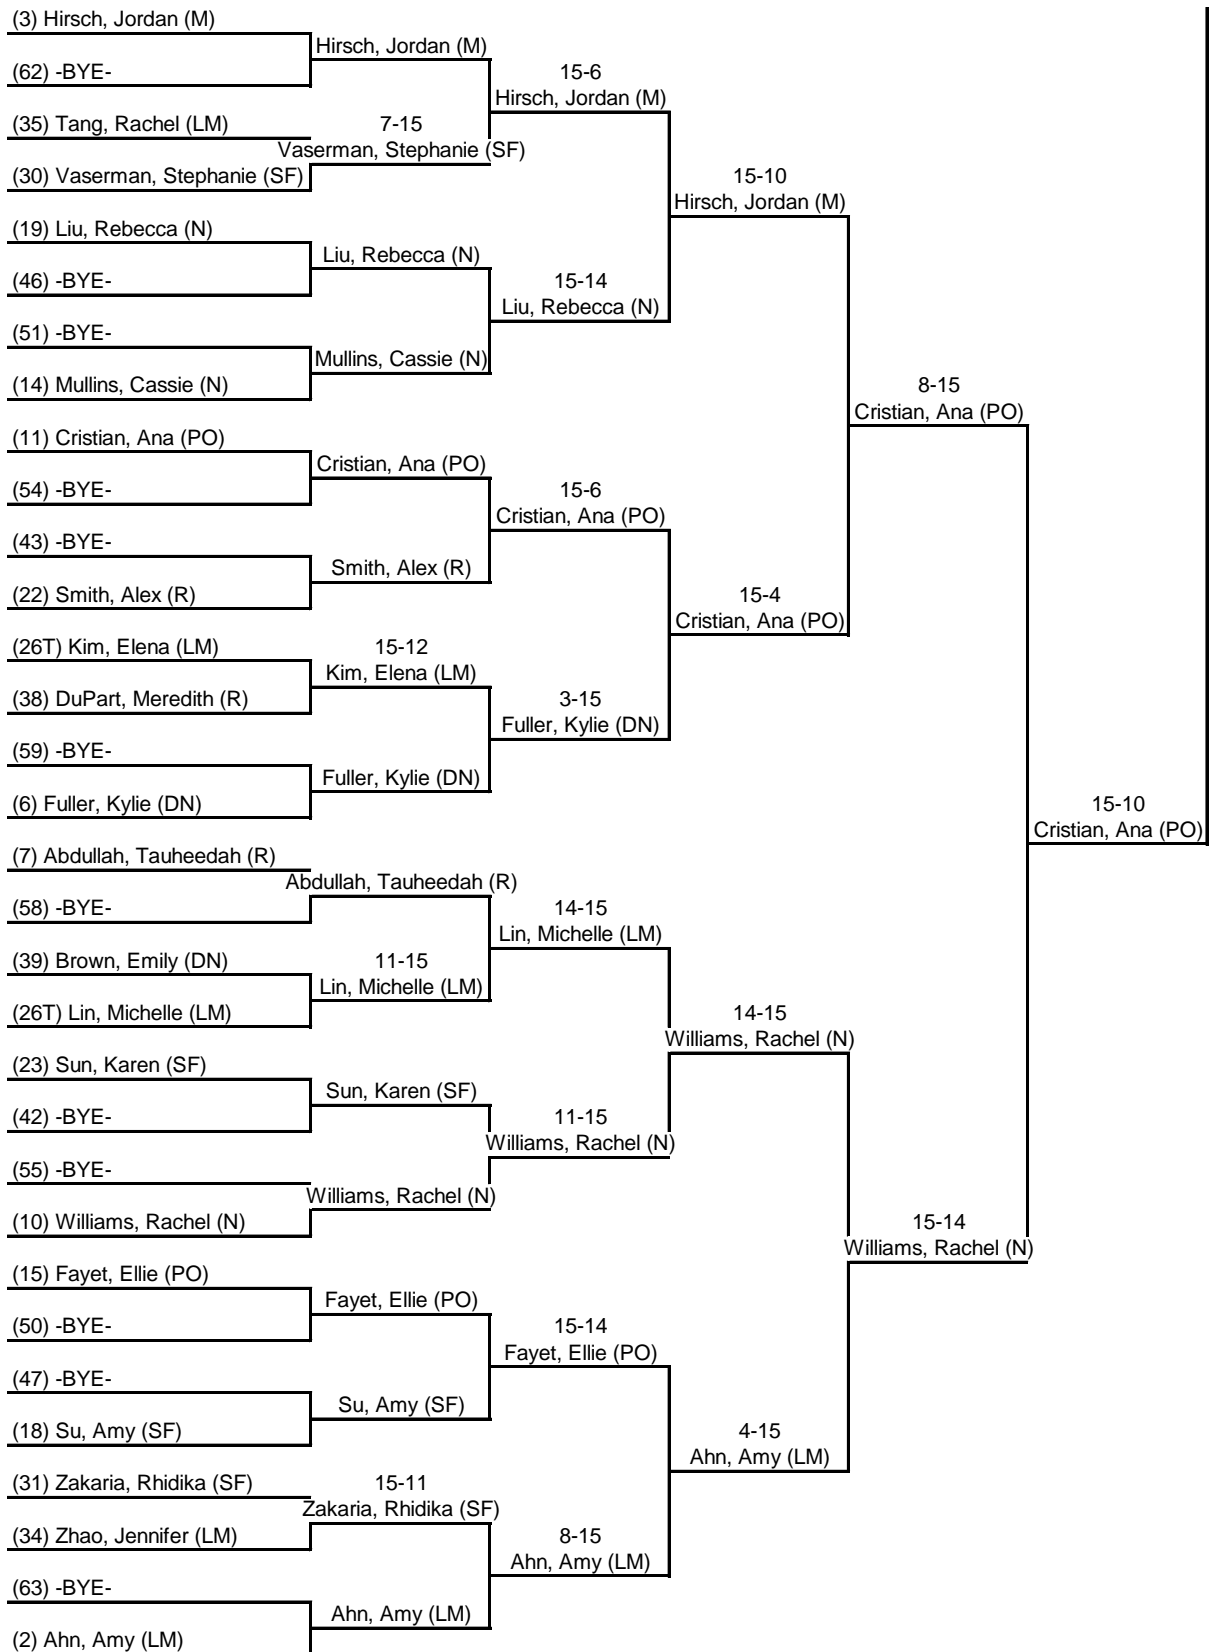

Round 2: Direct Elimination

15 Nov 2014 Northview: Women's Epee - DE 11:31 AM-2:14 PM

Table of 64	Table of 32	Table of 16	Table of 8	Semi-final	Final
Ended at: 12:05 PM	12:36 PM	12:58 PM	1:23 PM	1:47 PM	2:14 PM