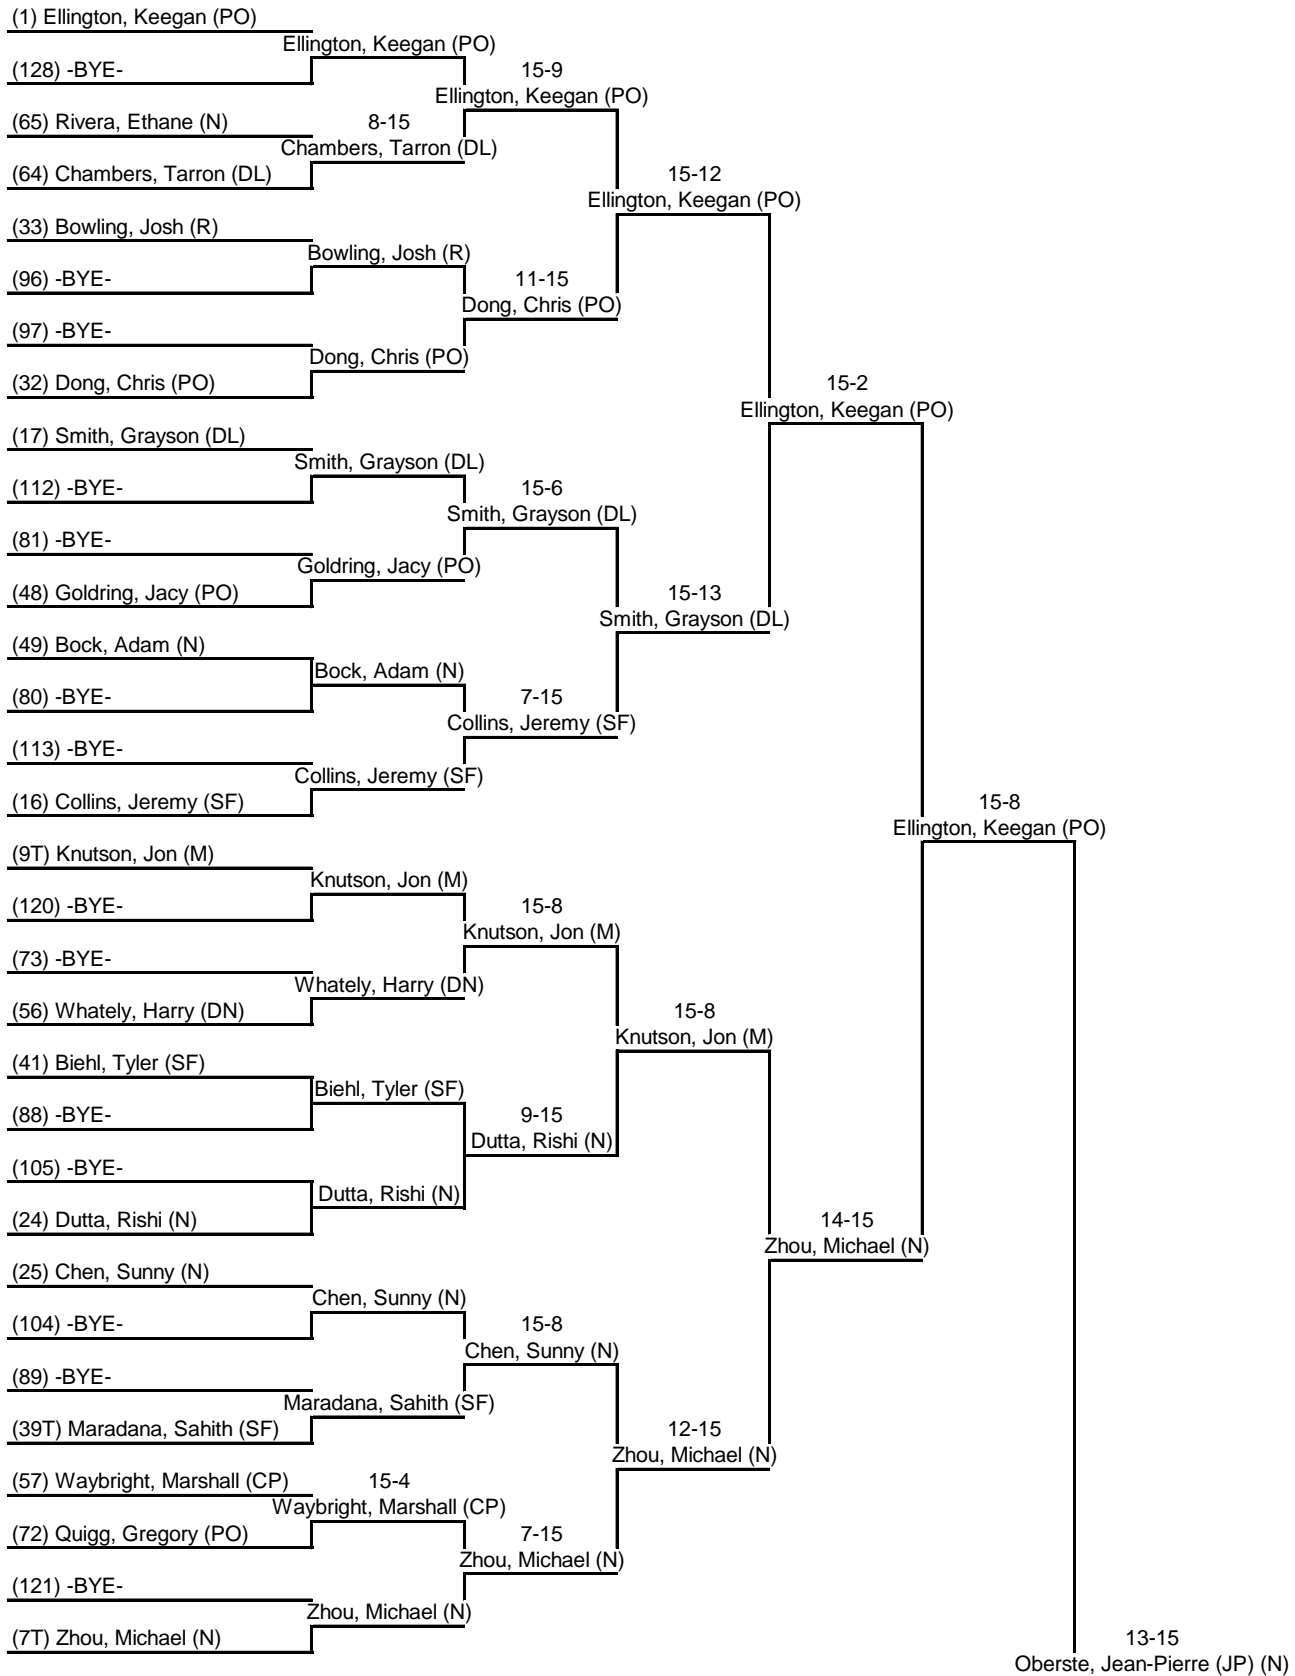

Round 2: Direct Elimination 15 Nov 2014 Northview: Men's Epee - DE 11:03 AM-2:28 PM

Table of 128	Table of 64	Table of 32	Table of 16	Table of 8	Semi-final	Final
Ended at: 11:47 AM	12:18 PM	12:48 PM	1:12 PM	1:37 PM	2:01 PM	2:28 PM