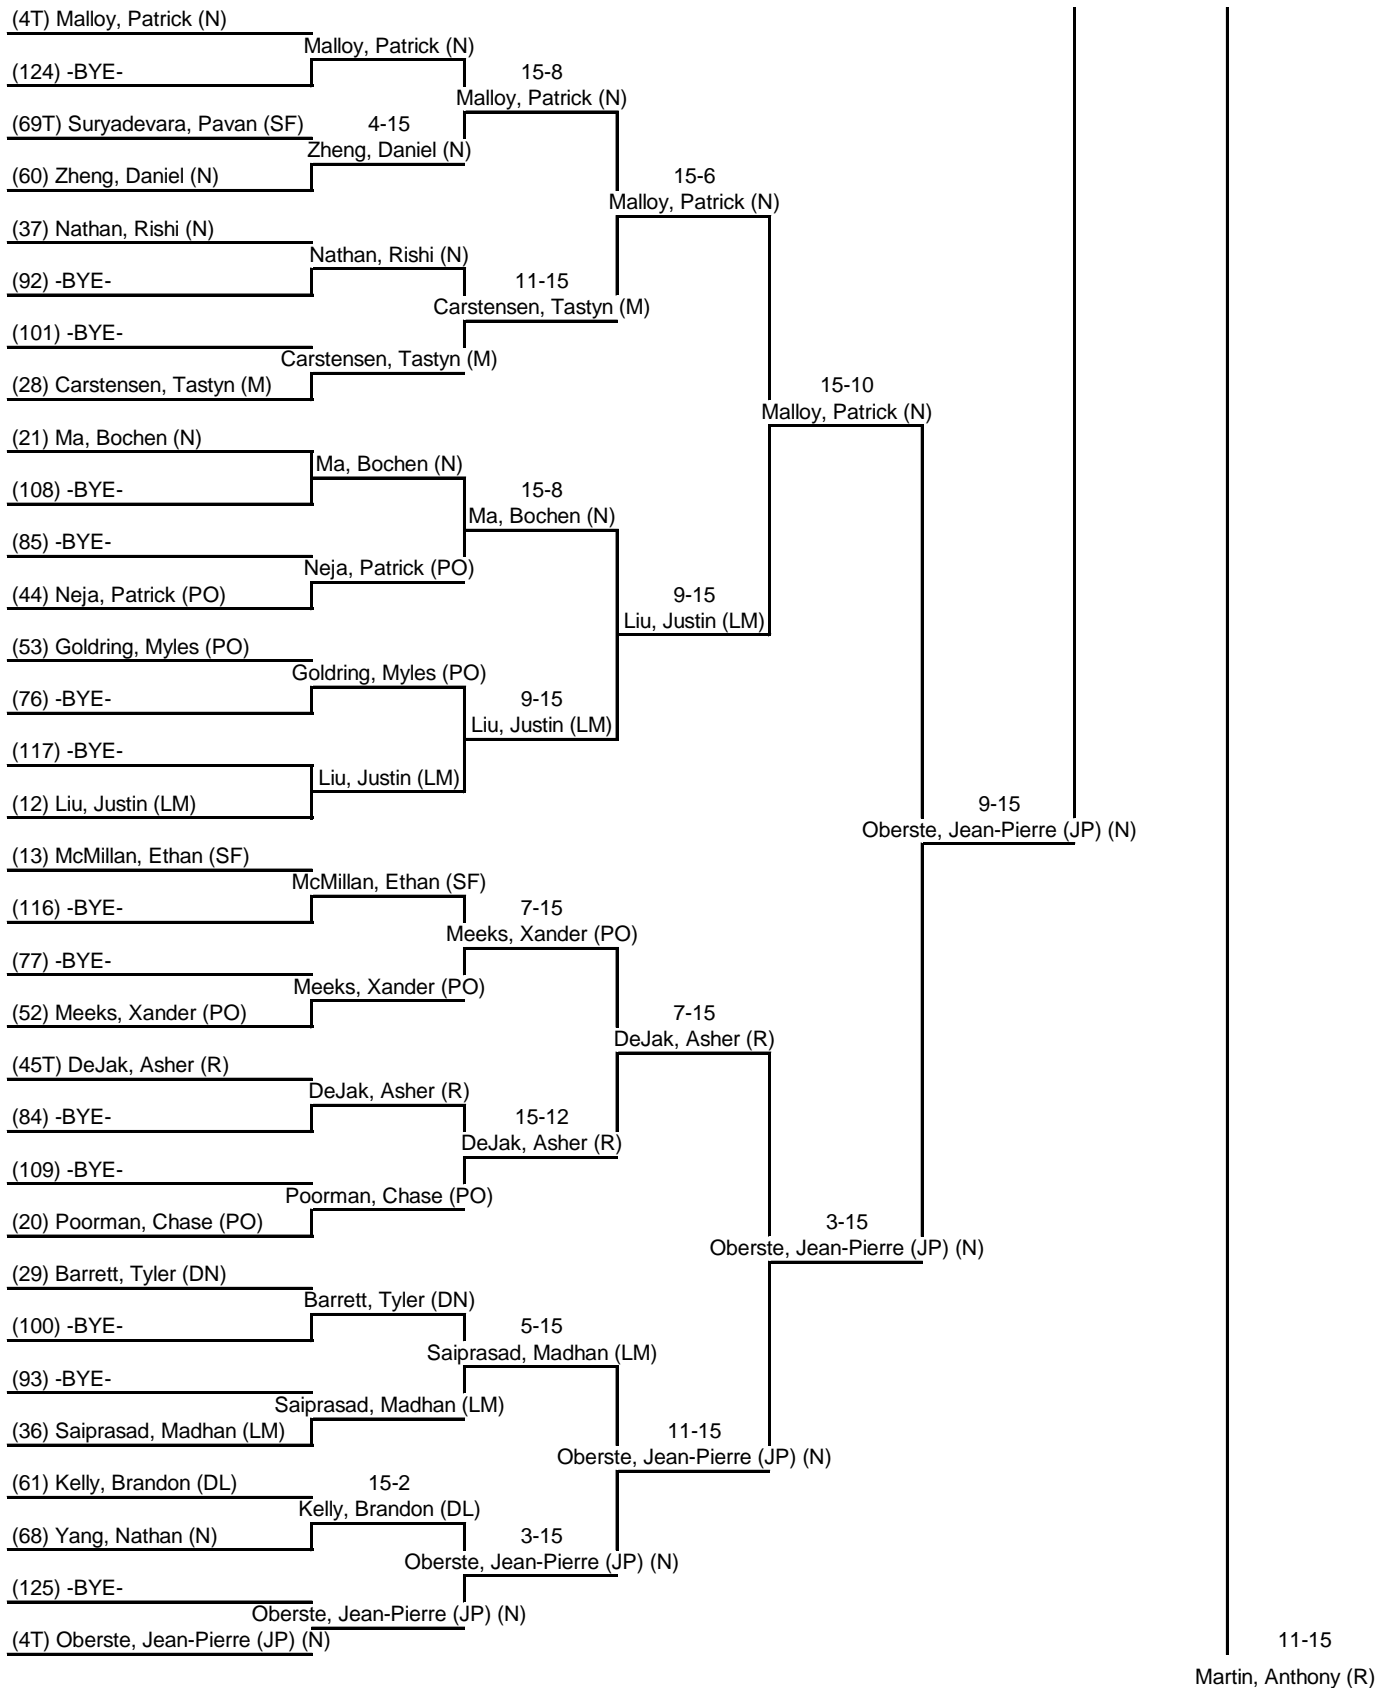

Round 2: Direct Elimination 15 Nov 2014 Northview: Men's Epee - DE 11:03 AM-2:28 PM

Table of 128	Table of 64	Table of 32	Table of 16	Table of 8	Semi-final	Final
Ended at: 11:47 AM	12:18 PM	12:48 PM	1:12 PM	1:37 PM	2:01 PM	2:28 PM