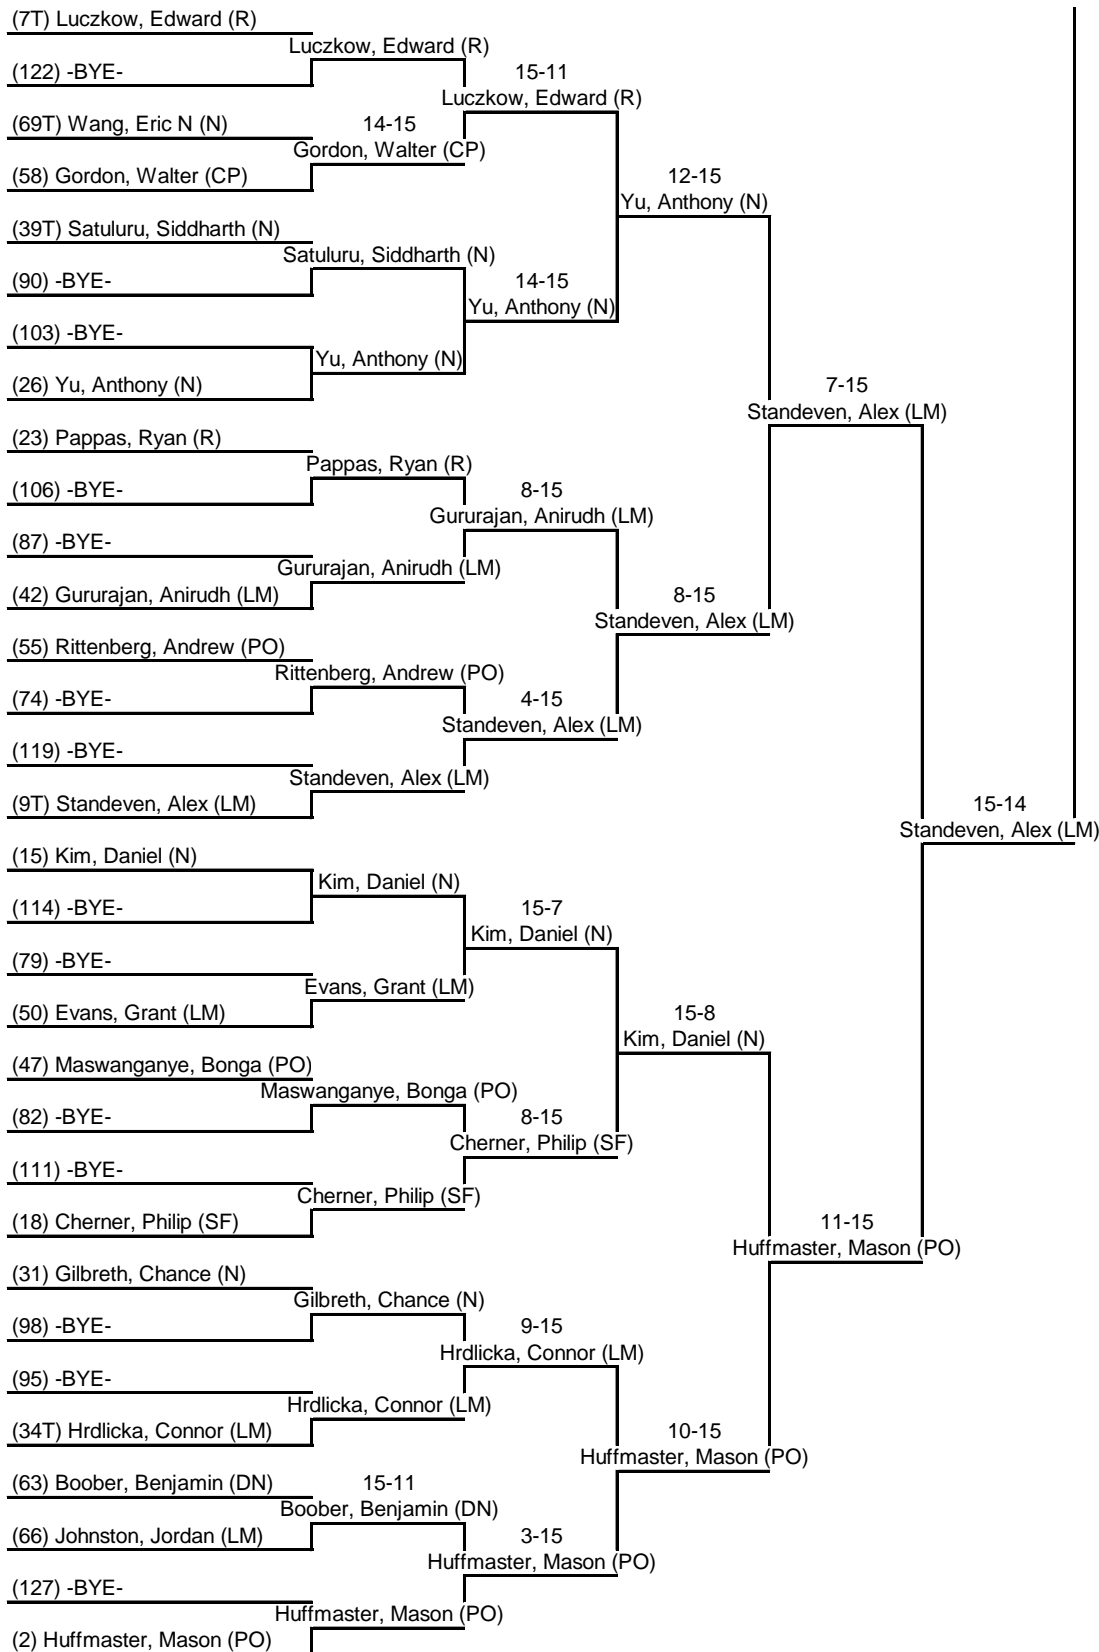

Round 2: Direct Elimination 15 Nov 2014 Northview: Men's Epee - DE 11:03 AM-2:28 PM

Table of 128	Table of 64	Table of 32	Table of 16	Table of 8	Semi-final	Final
Ended at: 11:47 AM	12:18 PM	12:48 PM	1:12 PM	1:37 PM	2:01 PM	2:28 PM