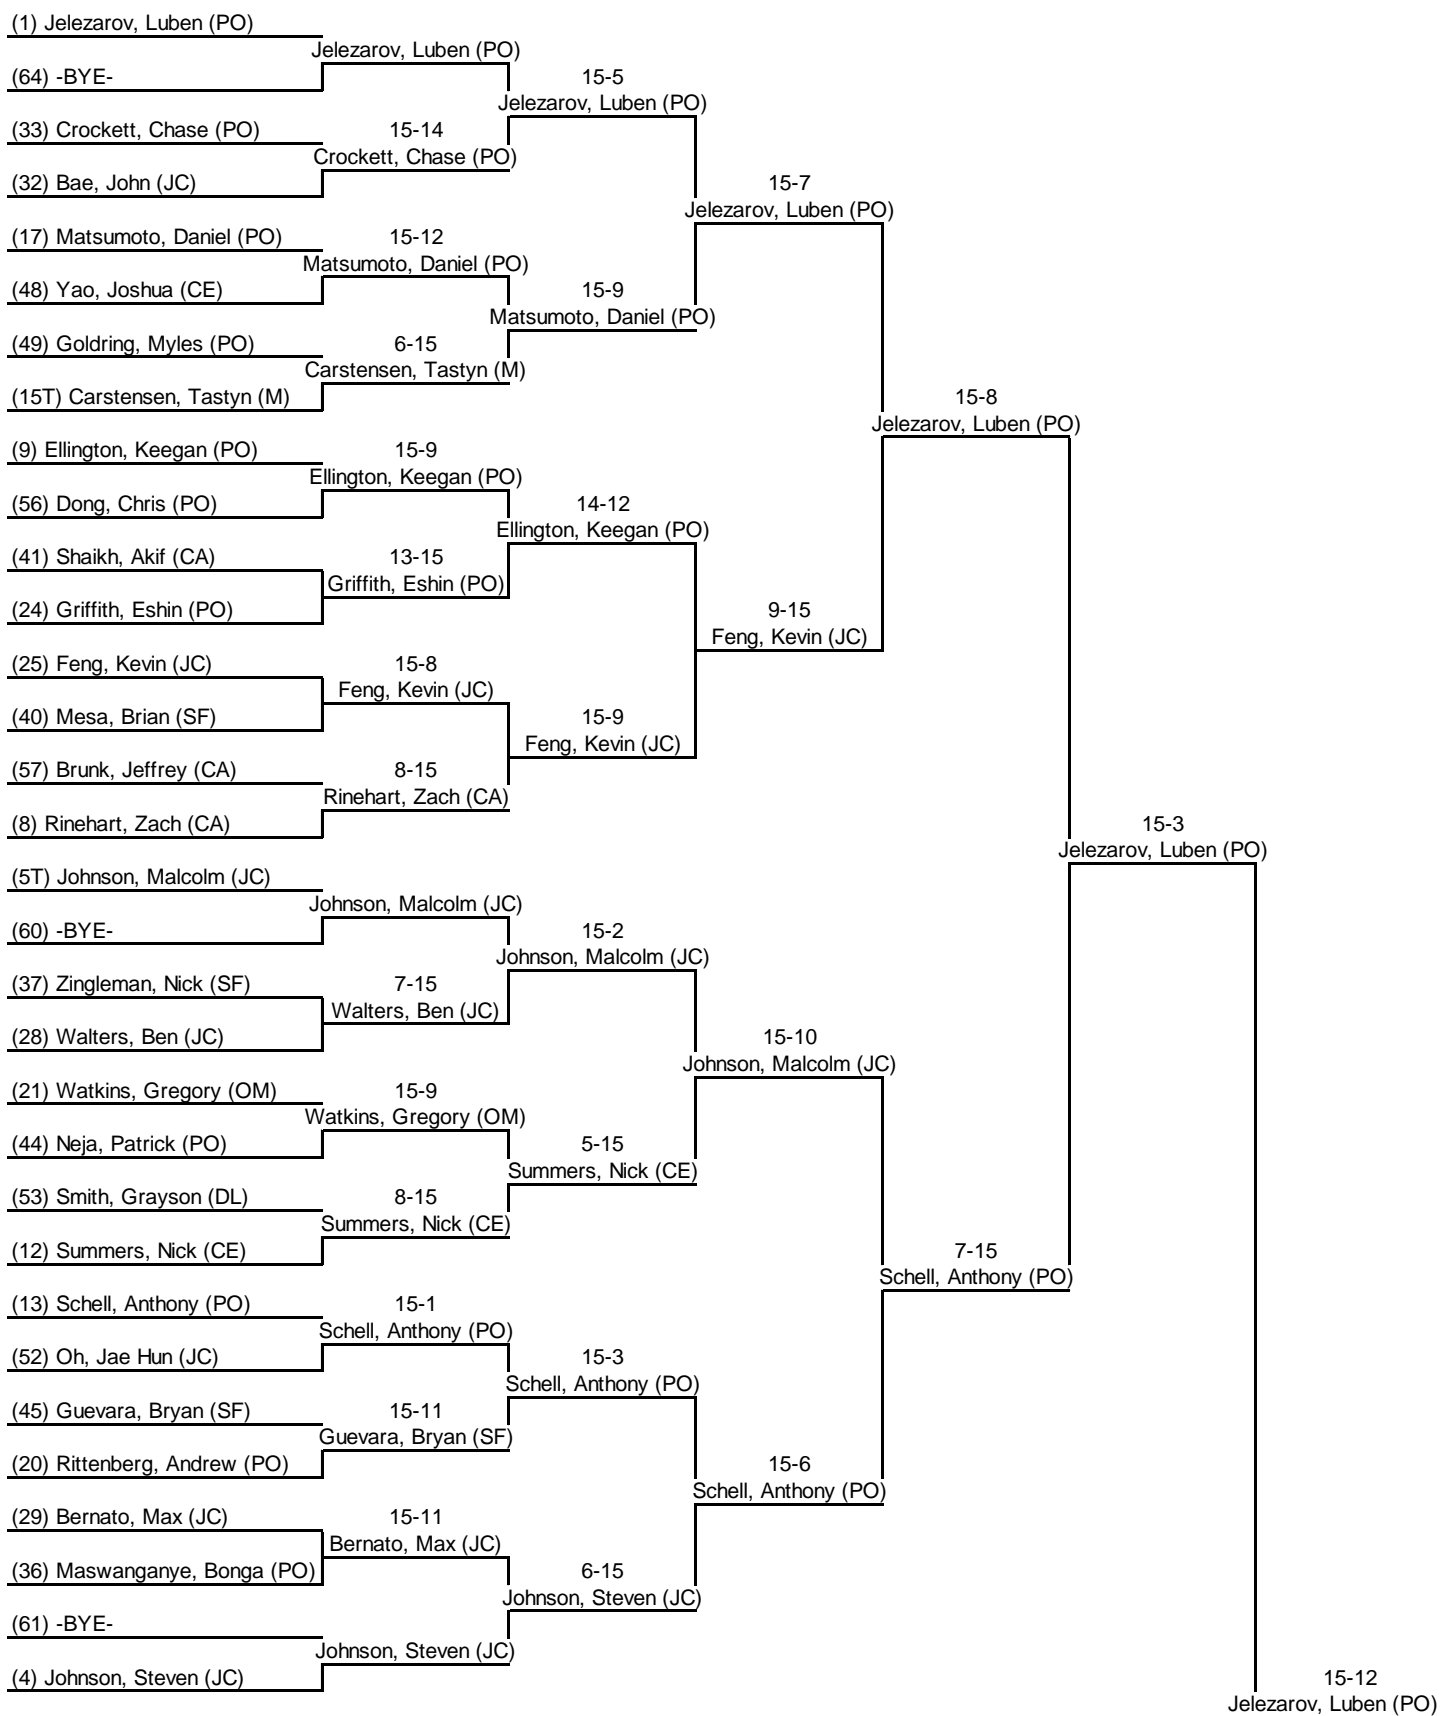

Round 2: Direct Elimination

16 Nov 2013 Johns Creek: Men's Epee - DE 10:15 AM-3:18 PM

Table of 64	Table of 32	Table of 16	Table of 8	Semi-final	Final
Ended at: 12:08 PM	12:55 PM	1:37 PM	2:12 PM	2:50 PM	3:17 PM