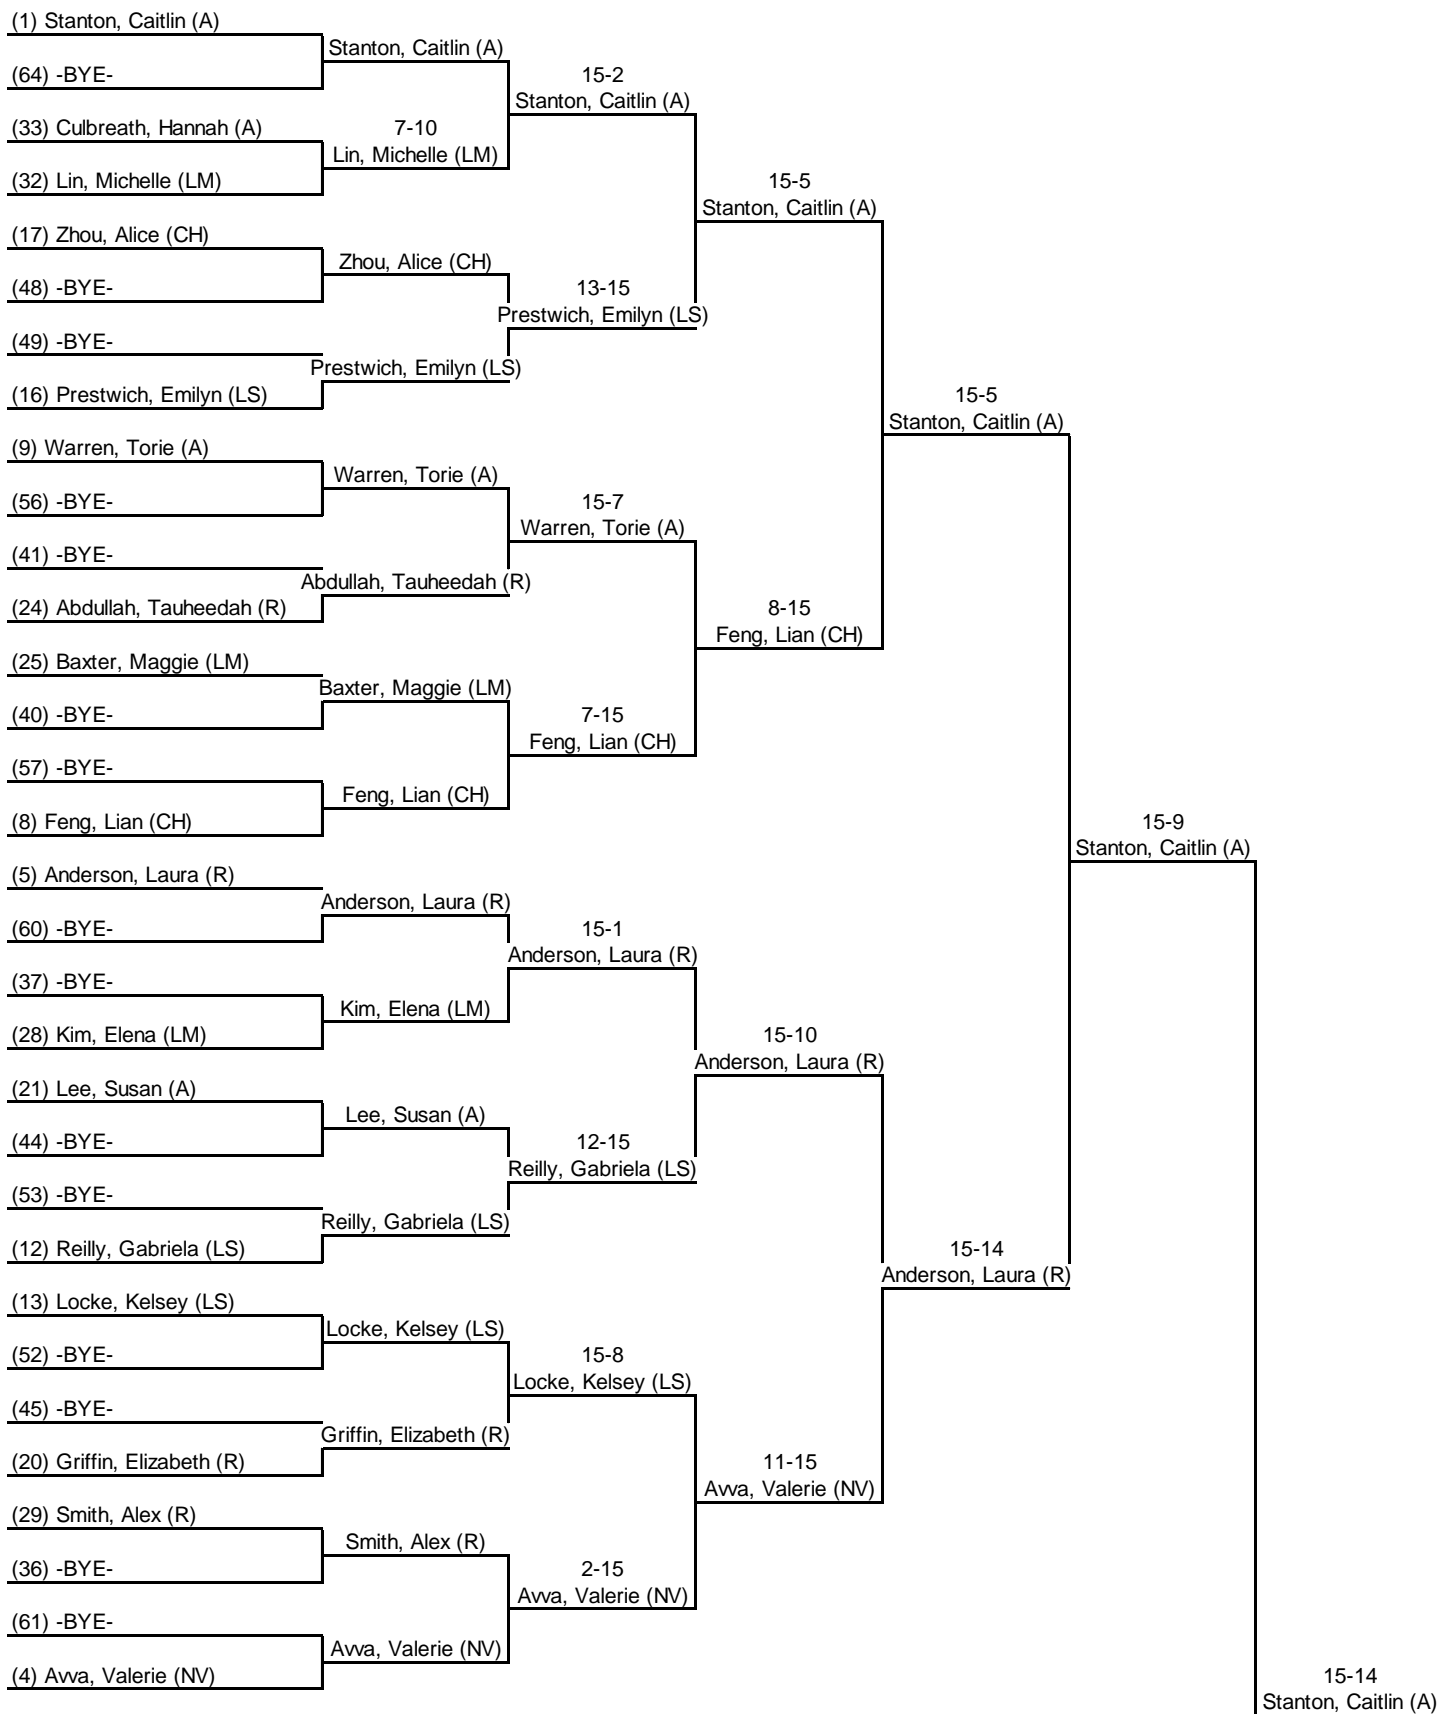

Round 2: Direct Elimination

16 Nov 2013 RHS: Women's Epee - DE 11:53 AM-3:13 PM

Table of 64	Table of 32	Table of 16	Table of 8	Semi-final	Final
Ended at: 12:40 PM	1:04 PM	1:38 PM	2:06 PM	2:37 PM	3:13 PM