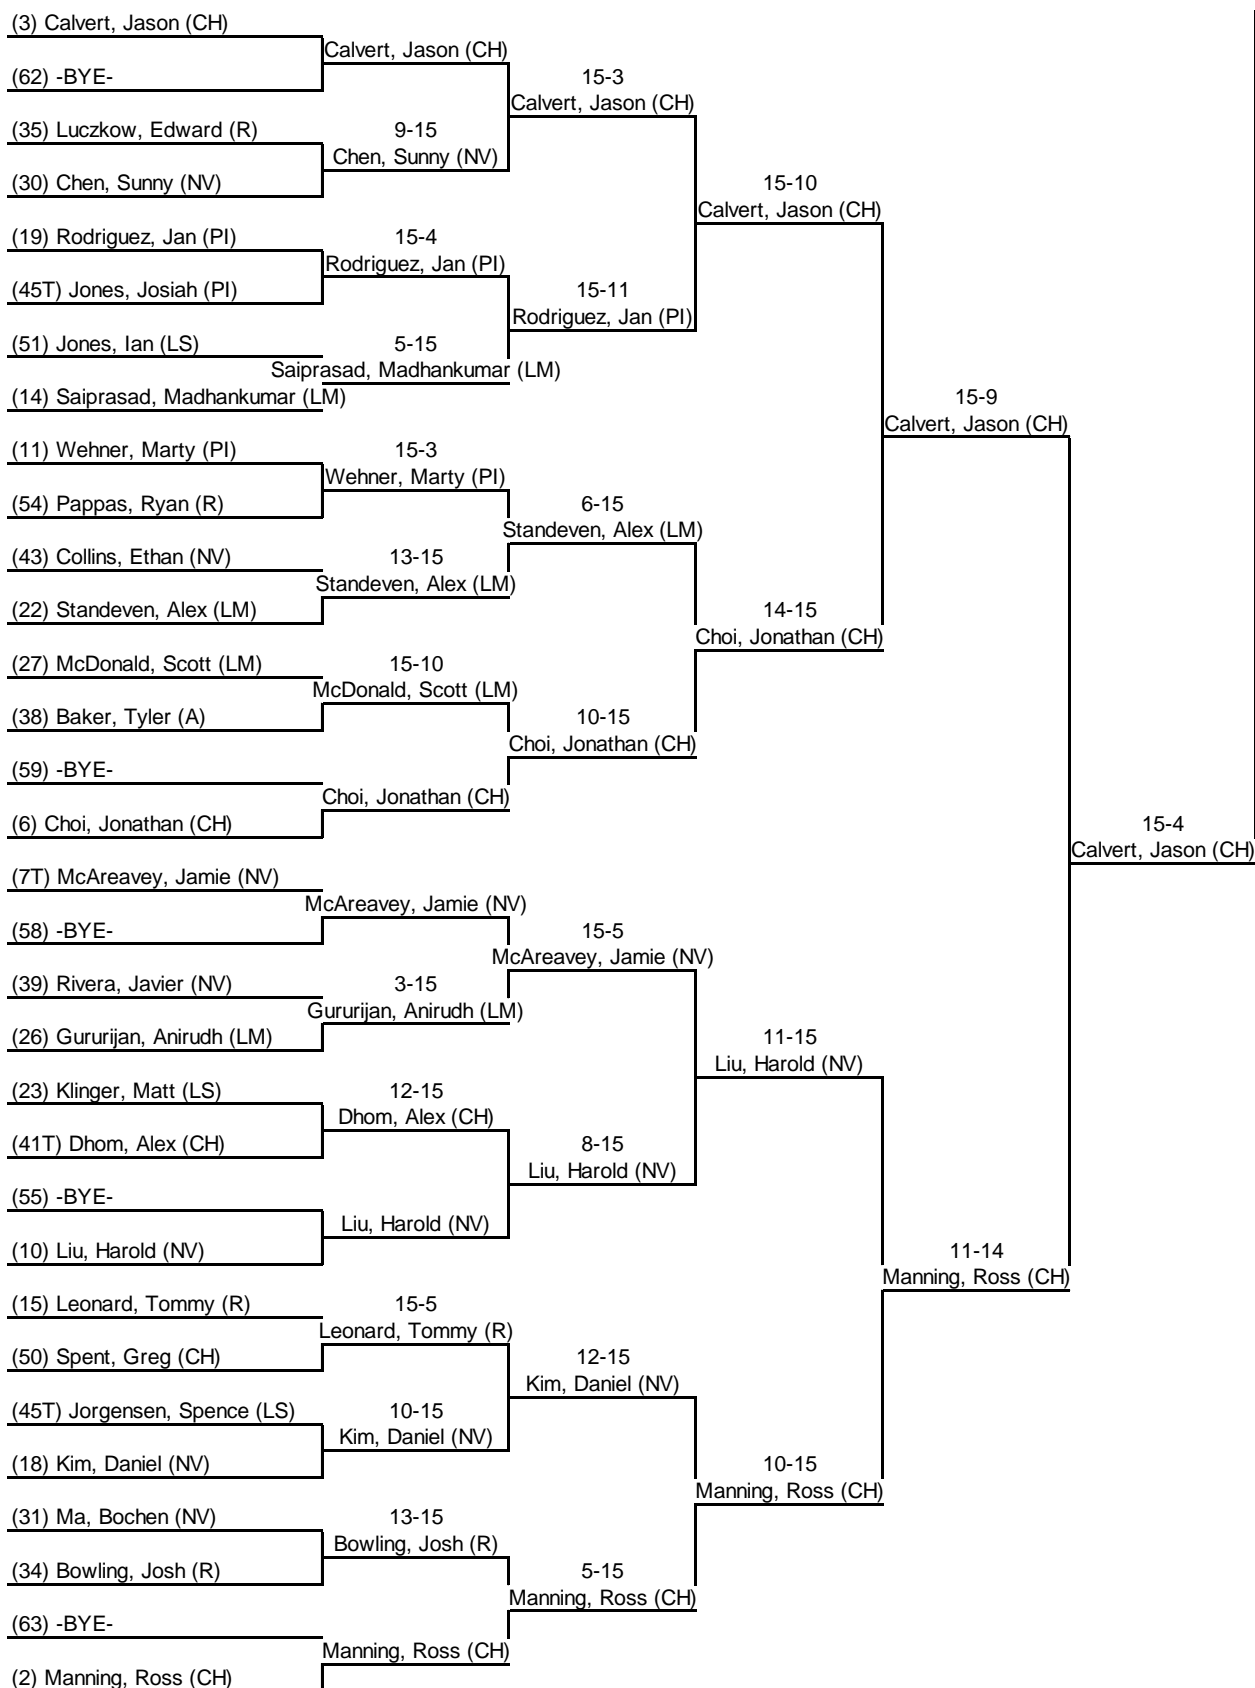

Round 2: Direct Elimination

16 Nov 2013 RHS: Men's Epee - DE 10:43 AM-2:57 PM

Table of 64	Table of 32	Table of 16	Table of 8	Semi-final	Final
Ended at: 12:17 PM	12:44 PM	1:19 PM	1:50 PM	2:23 PM	2:56 PM