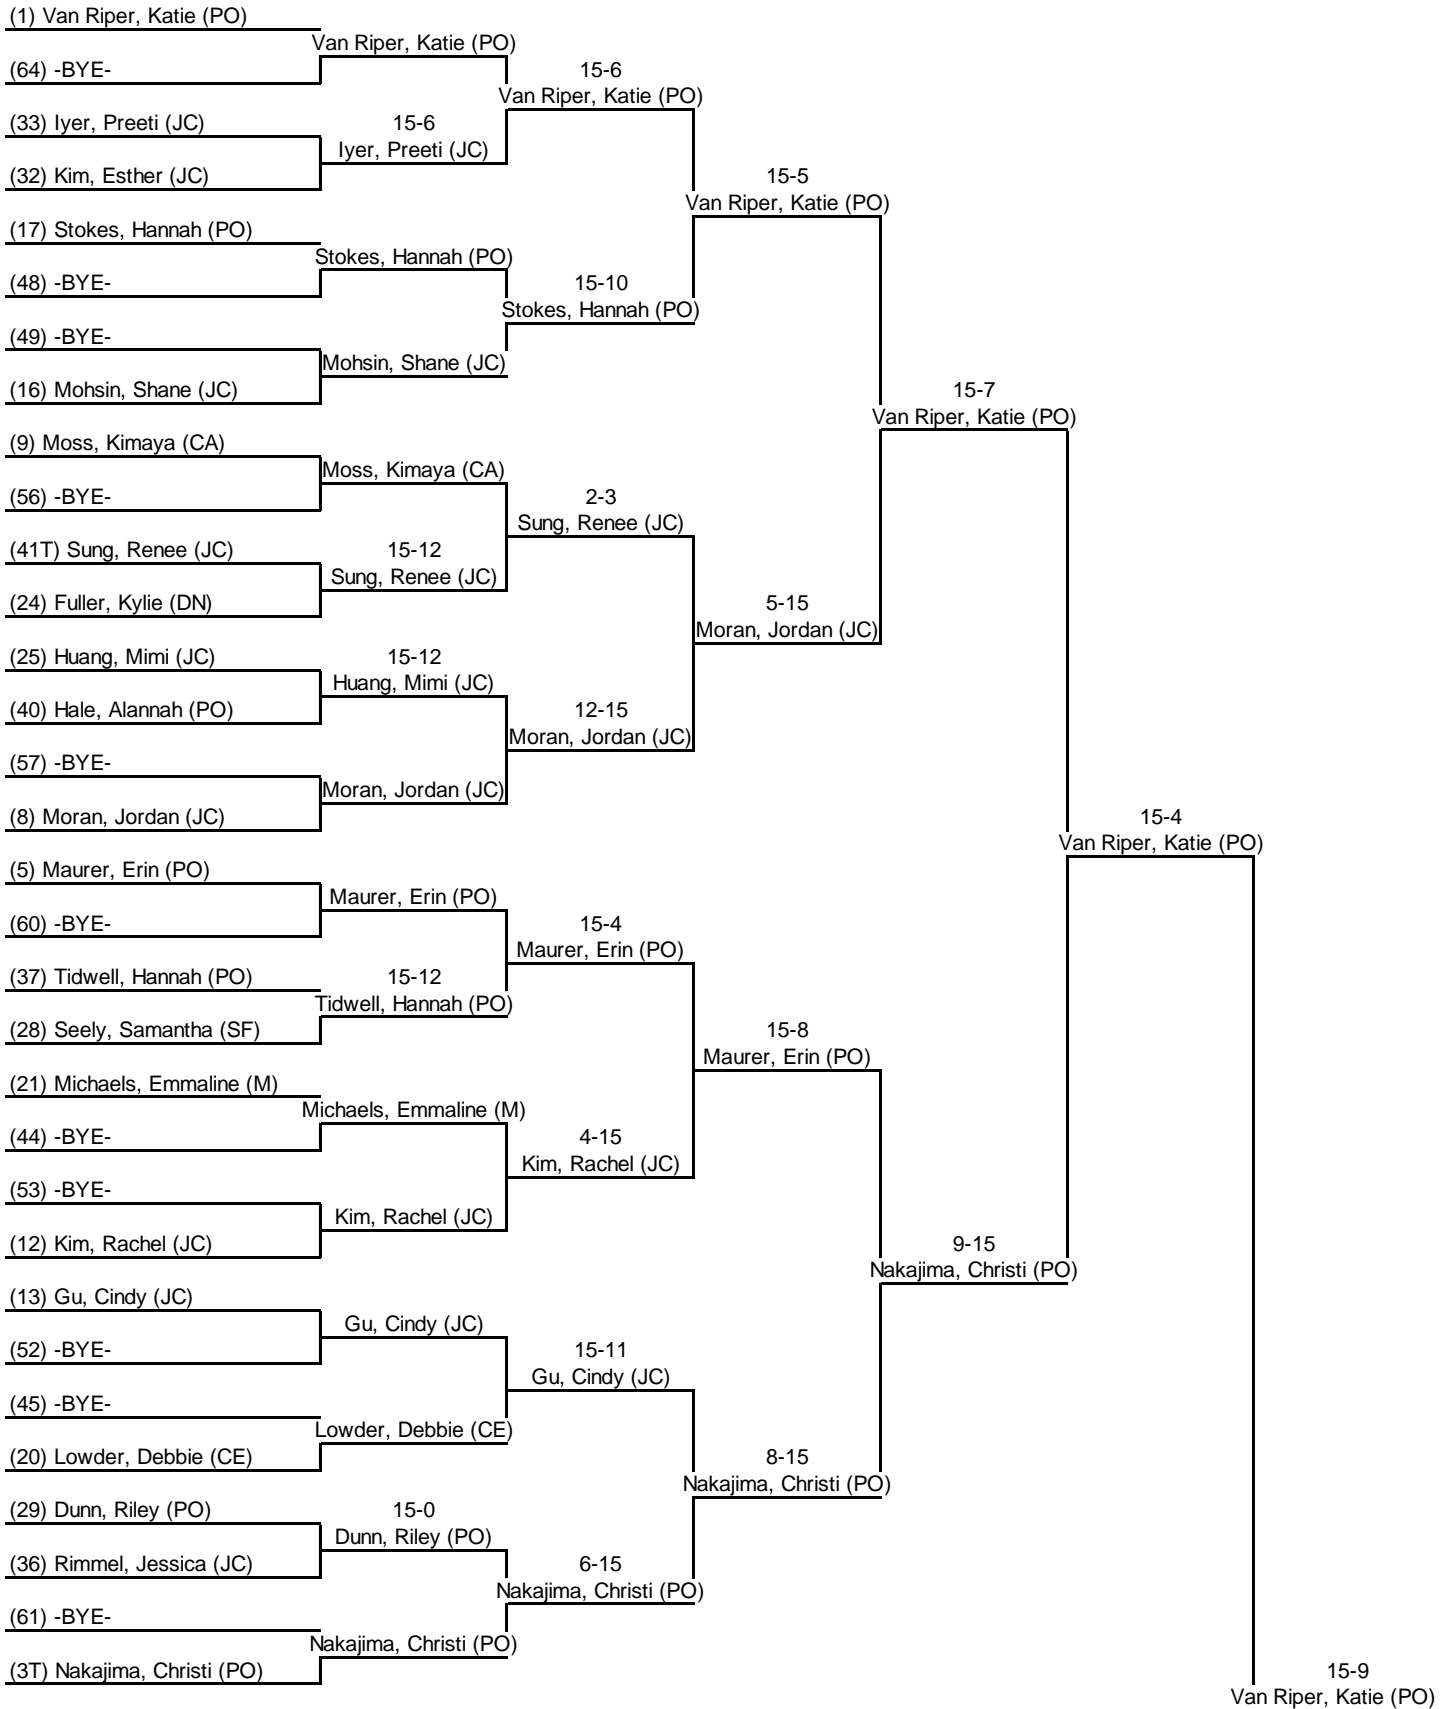

Round 2: Direct Elimination

16 Nov 2013 Johns Creek: Women's Epee - DE 11:39 AM-3:29 PM

Table of 64	Table of 32	Table of 16	Table of 8	Semi-final	Final
Ended at: 12:31 PM	1:33 PM	2:03 PM	2:32 PM	3:02 PM	3:29 PM