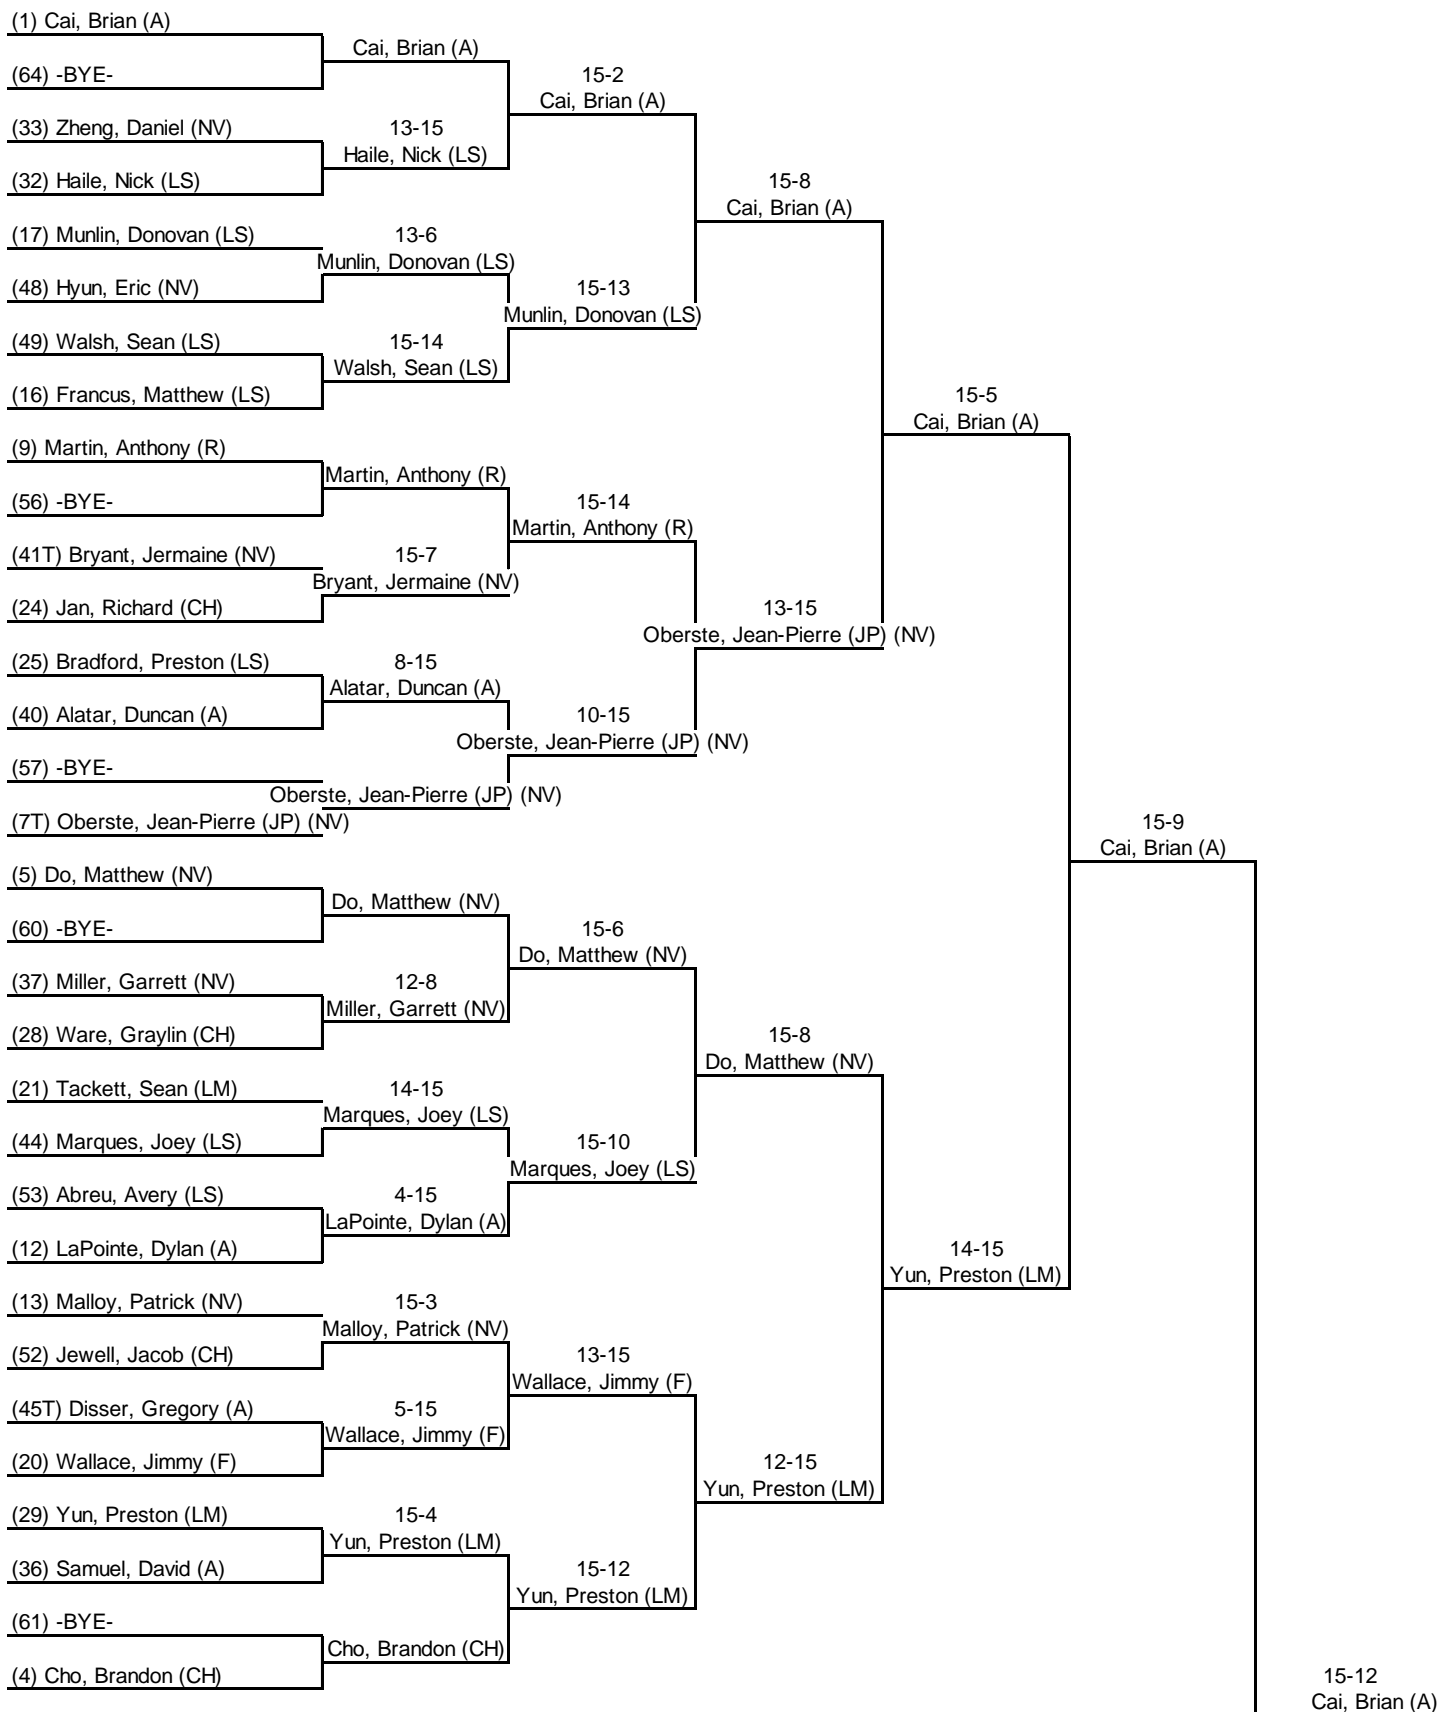

Round 2: Direct Elimination

16 Nov 2013 RHS: Men's Epee - DE 10:43 AM-2:57 PM

Table of 64	Table of 32	Table of 16	Table of 8	Semi-final	Final
Ended at: 12:17 PM	12:44 PM	1:19 PM	1:50 PM	2:23 PM	2:56 PM