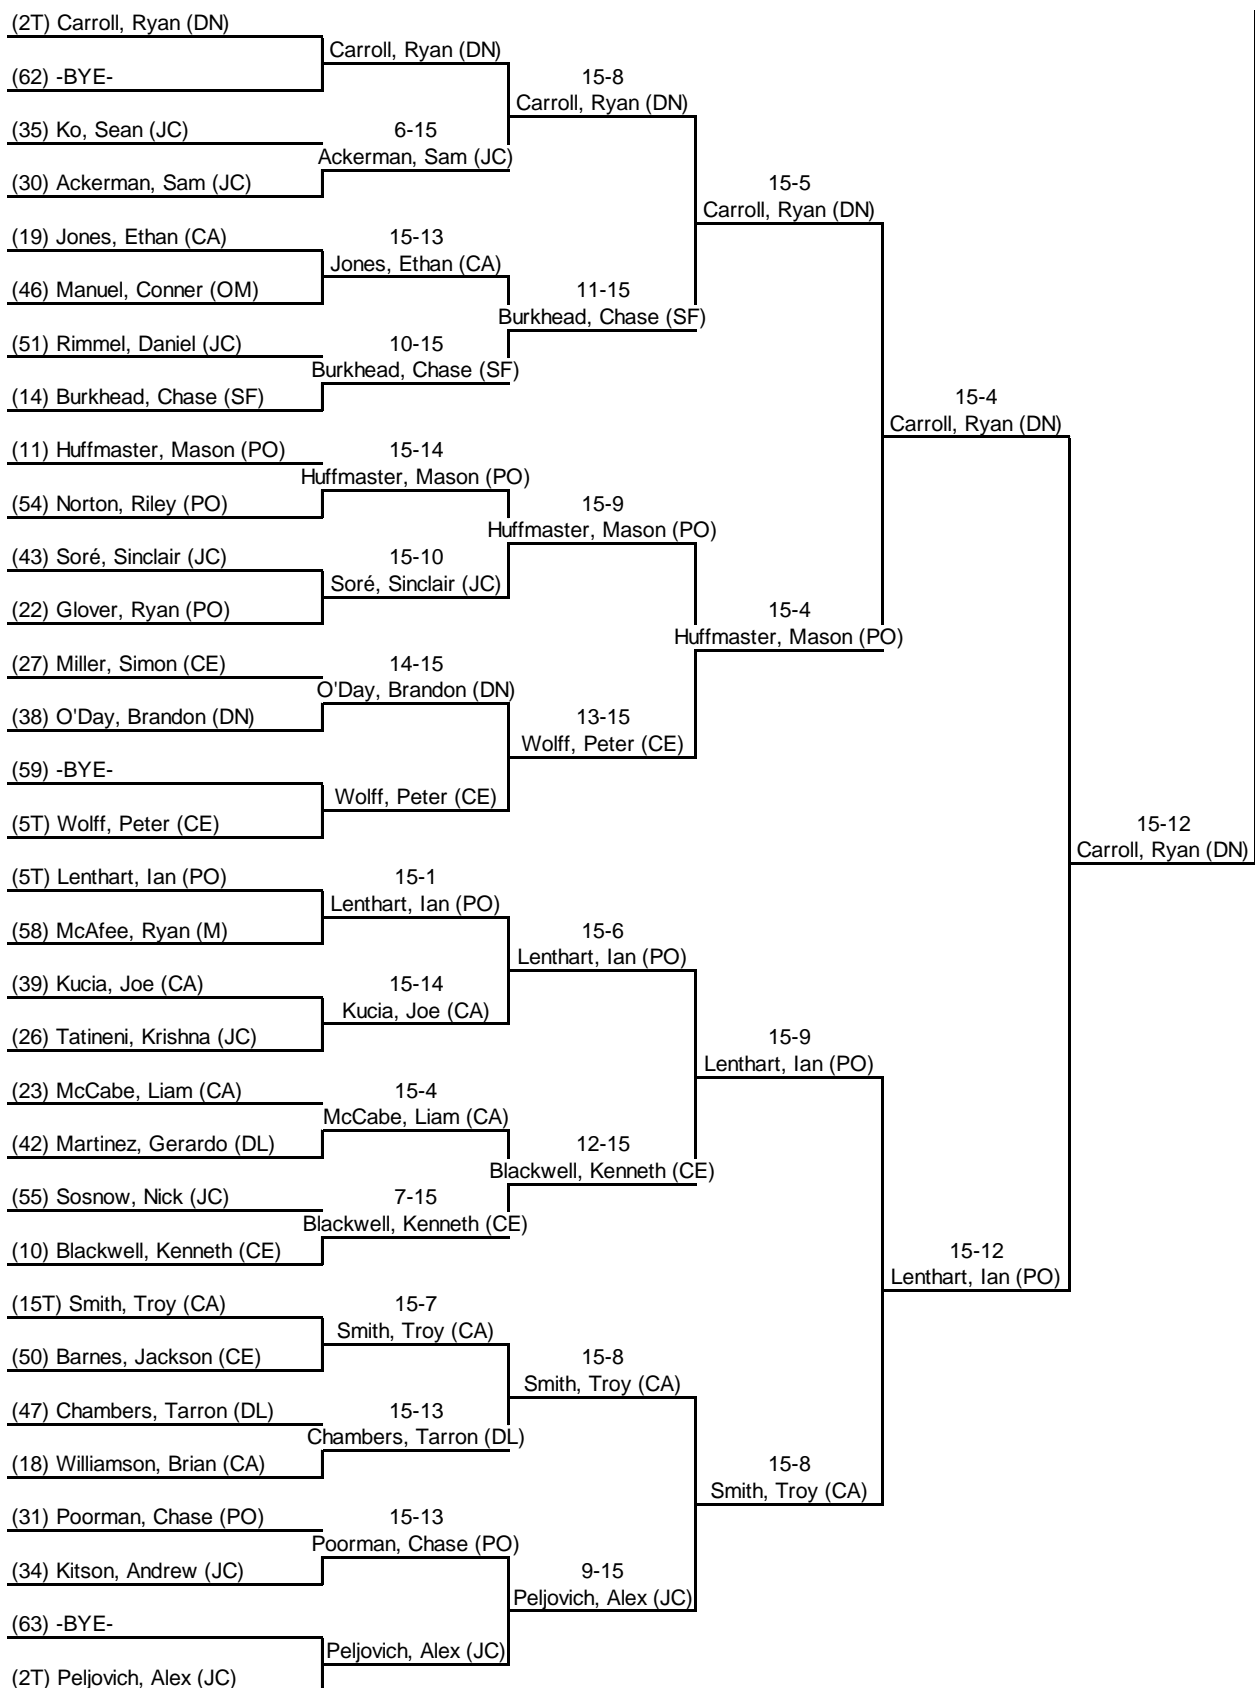

Round 2: Direct Elimination

16 Nov 2013 Johns Creek: Men's Epee - DE 10:15 AM-3:18 PM

Table of 64	Table of 32	Table of 16	Table of 8	Semi-final	Final
Ended at: 12:08 PM	12:55 PM	1:37 PM	2:12 PM	2:50 PM	3:17 PM