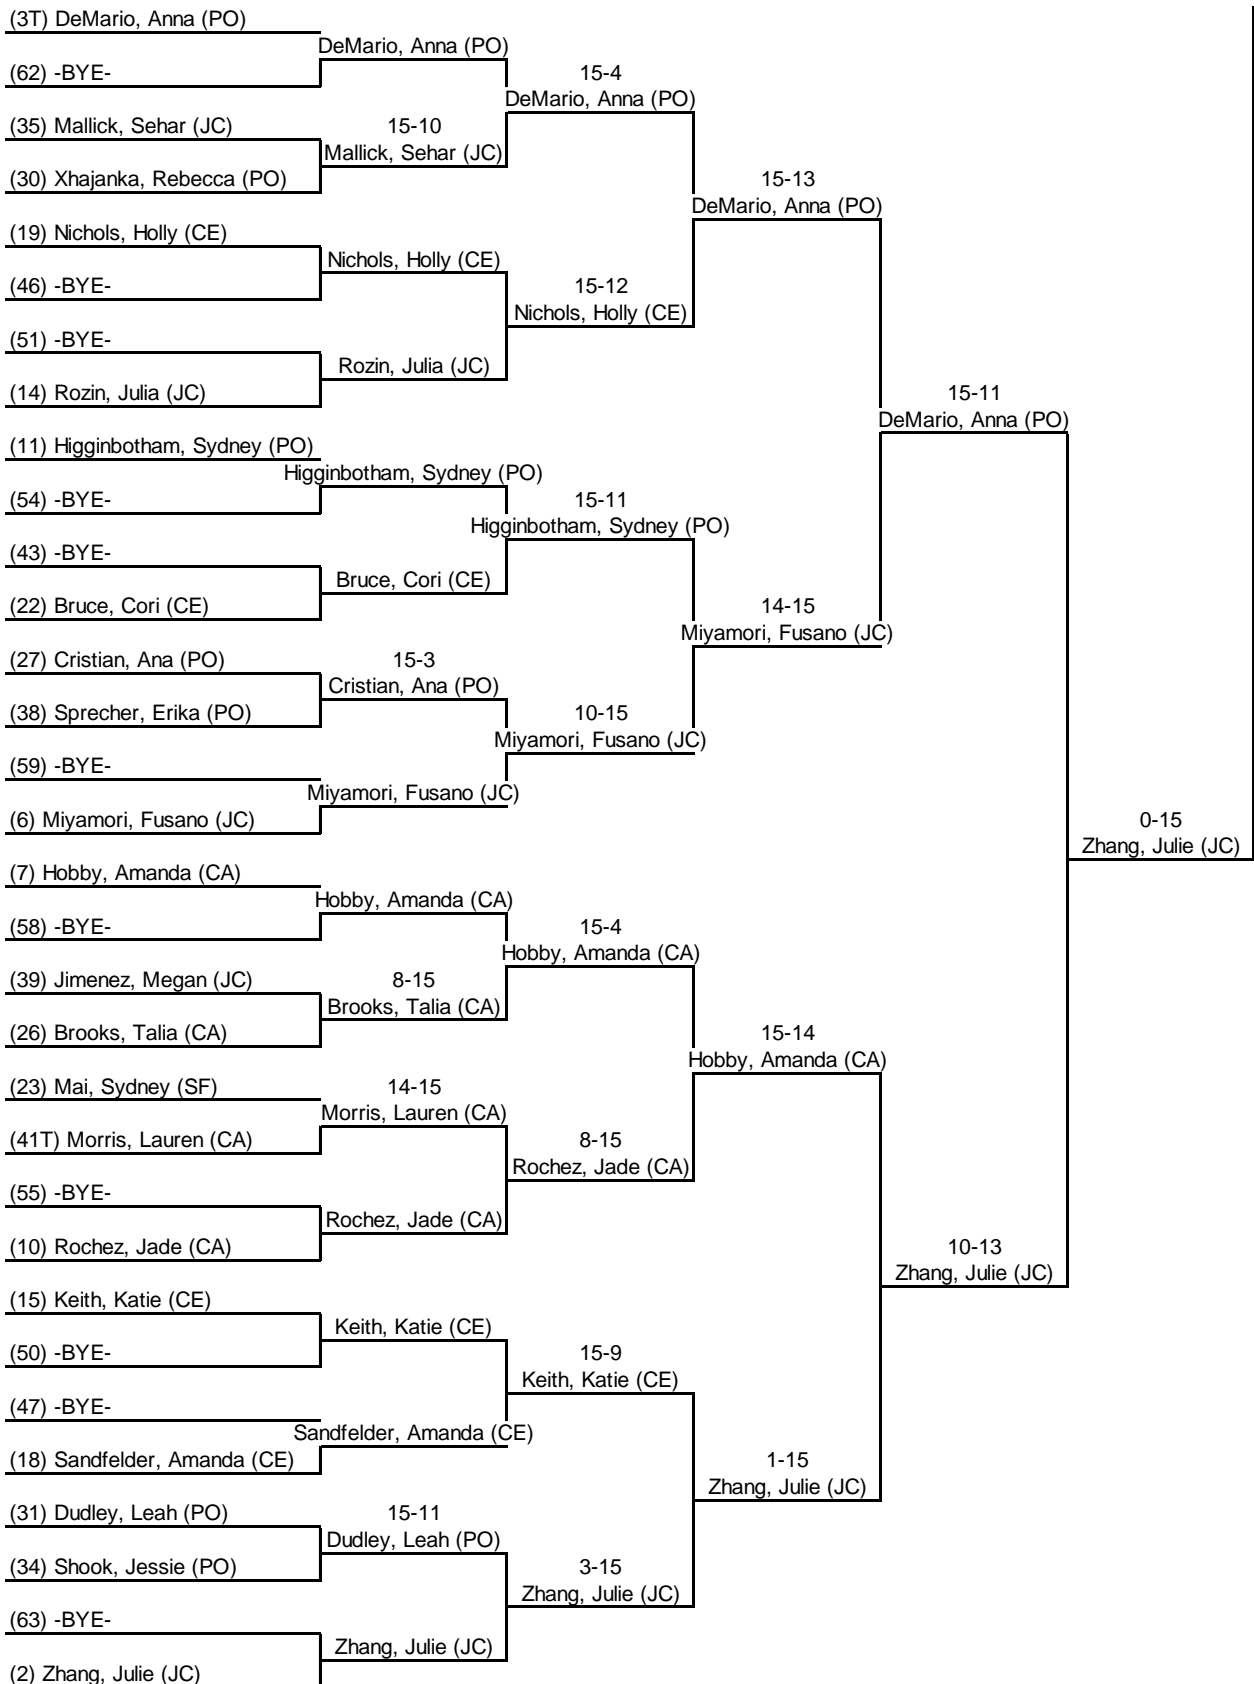

Round 2: Direct Elimination

16 Nov 2013 Johns Creek: Women's Epee - DE 11:39 AM-3:29 PM

Table of 64	Table of 32	Table of 16	Table of 8	Semi-final	Final
Ended at: 12:31 PM	1:33 PM	2:03 PM	2:32 PM	3:02 PM	3:29 PM