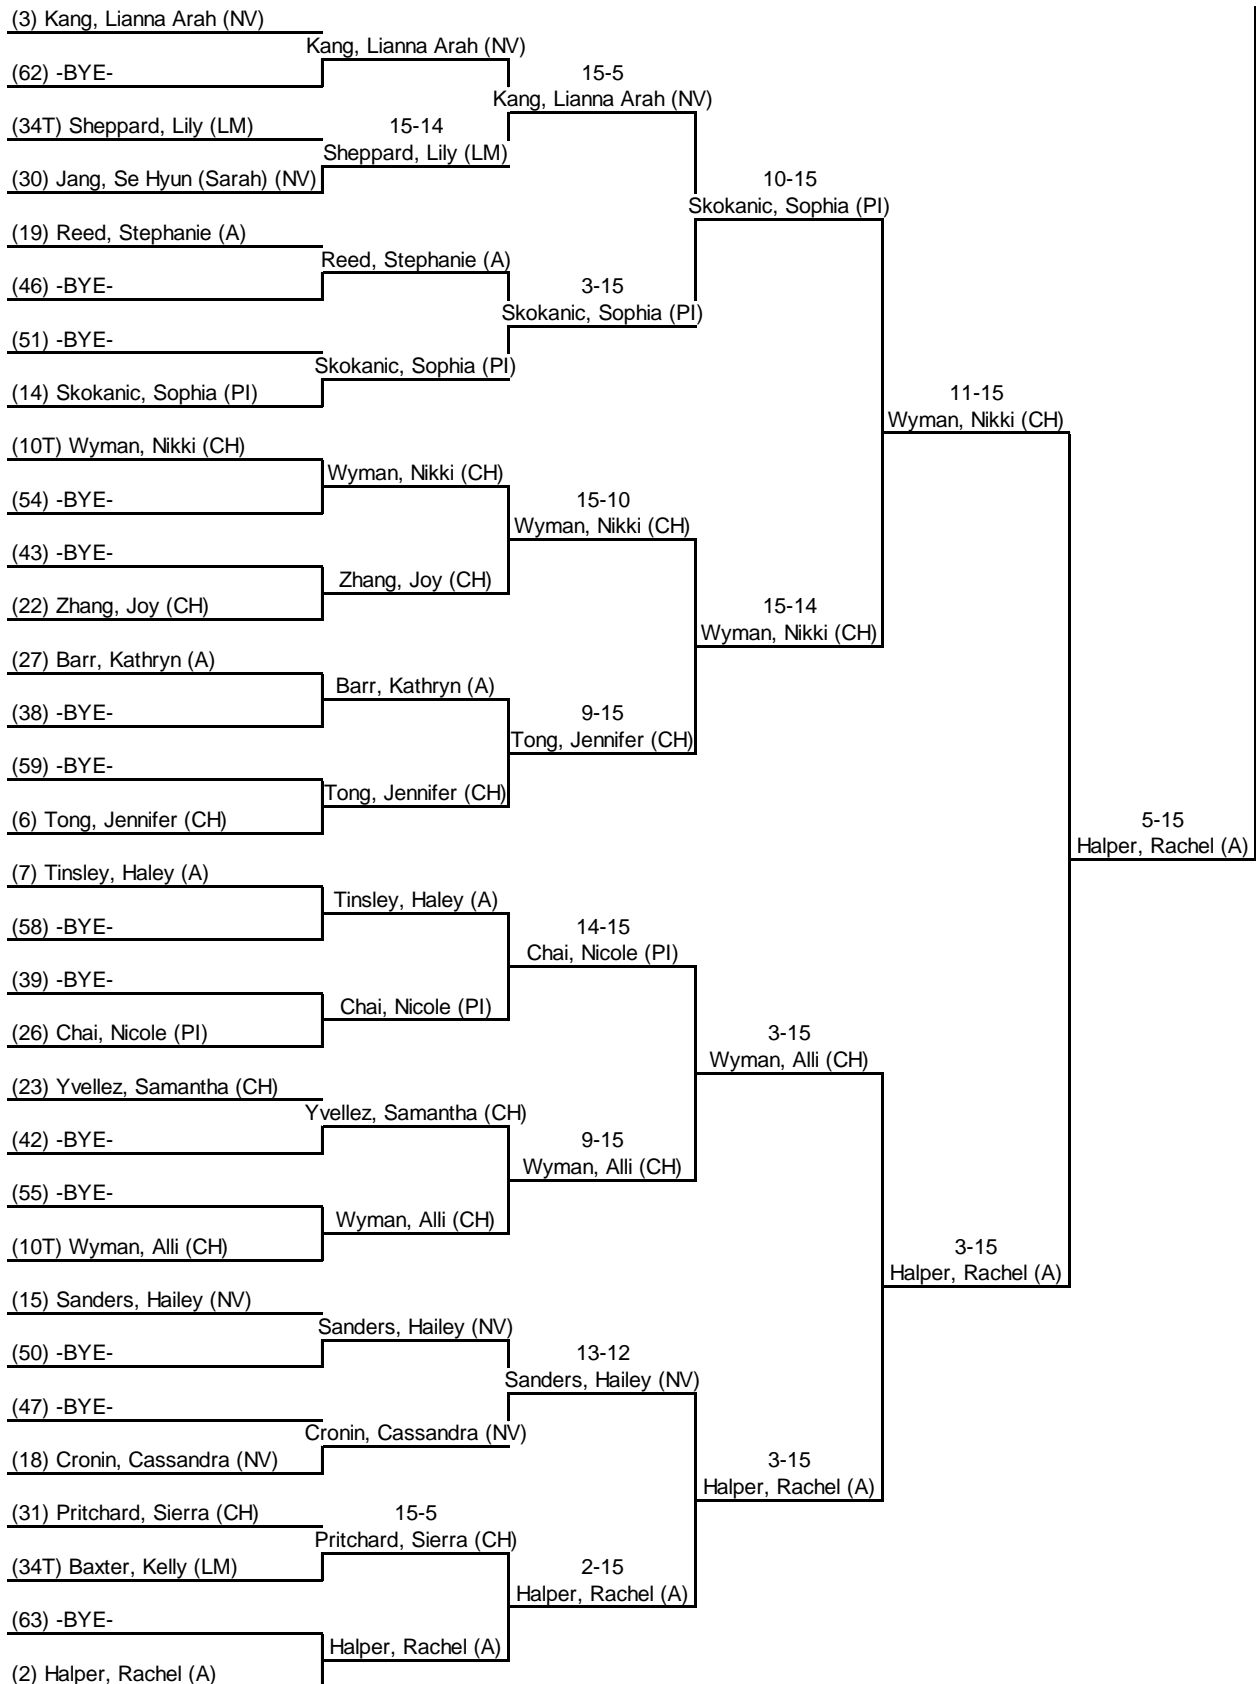

Round 2: Direct Elimination

16 Nov 2013 RHS: Women's Epee - DE 11:53 AM-3:13 PM

Table of 64	Table of 32	Table of 16	Table of 8	Semi-final	Final
Ended at: 12:40 PM	1:04 PM	1:38 PM	2:06 PM	2:37 PM	3:13 PM