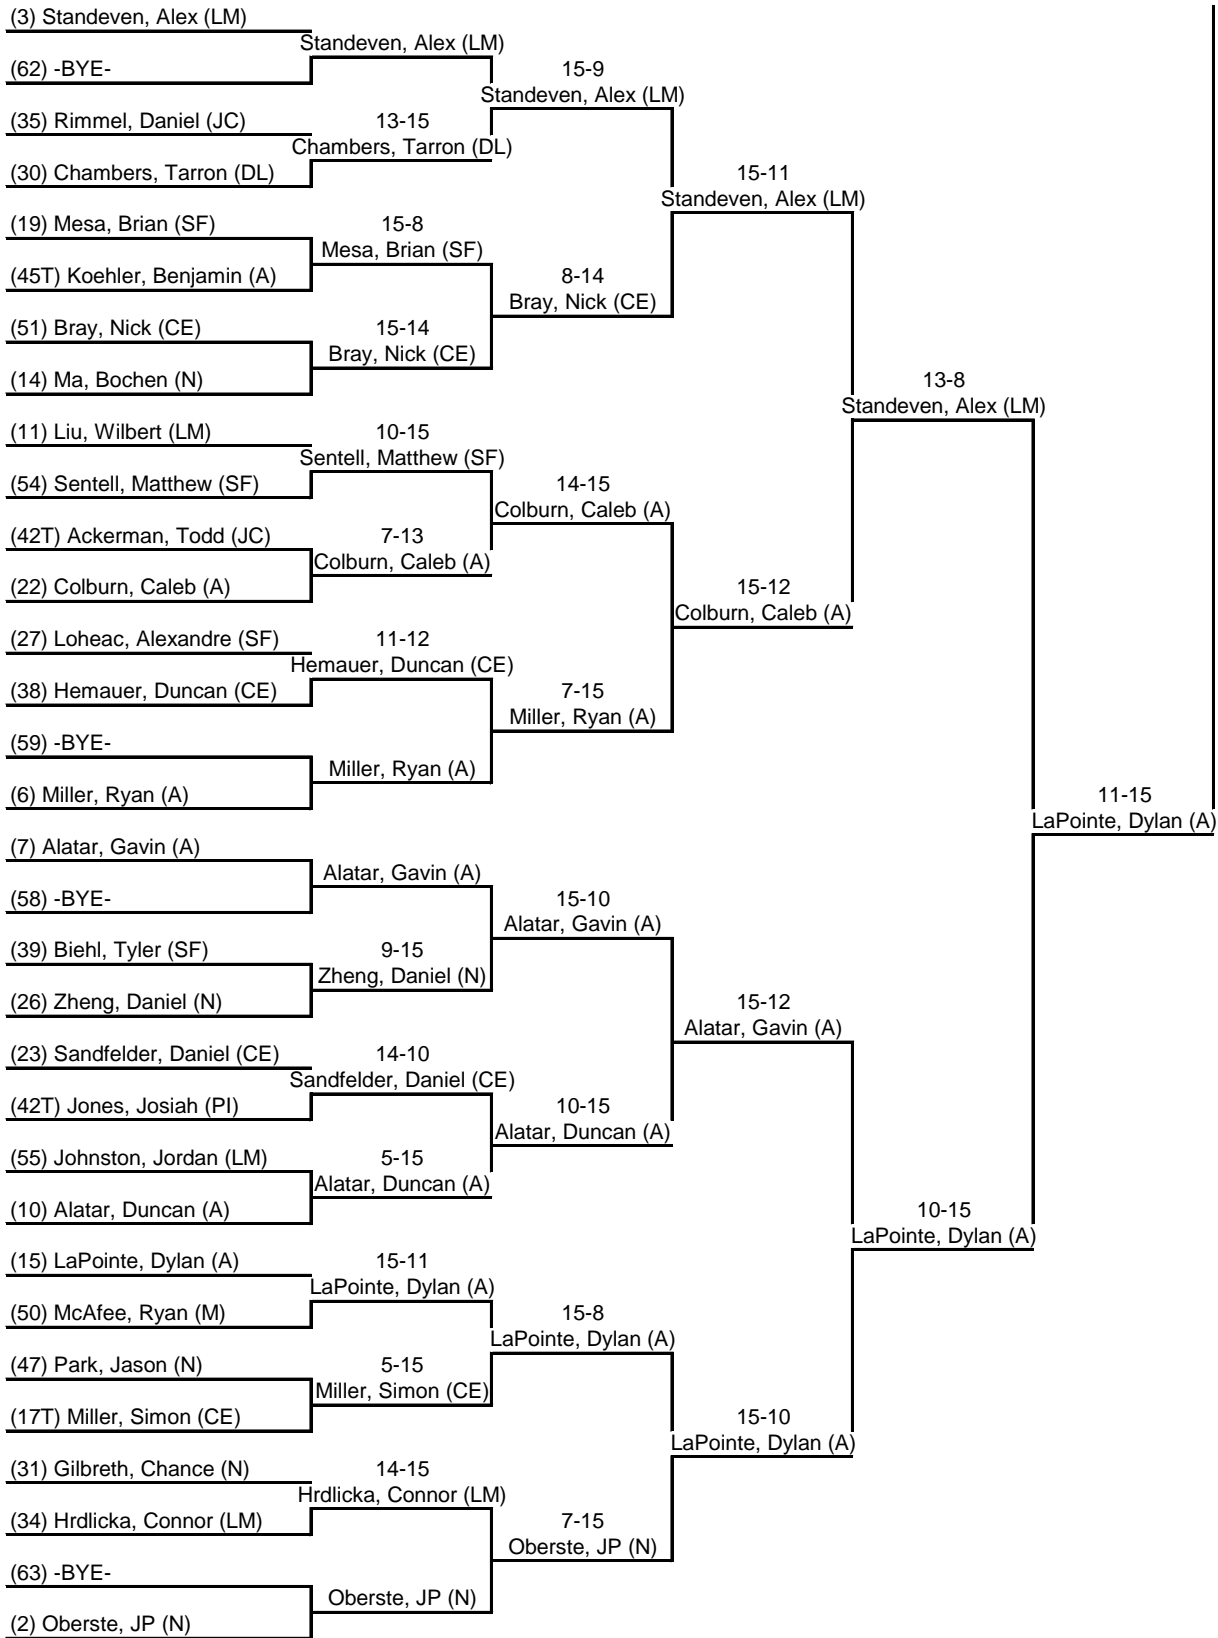

Round 2: Direct Elimination

31 Jan 2015 South Forsyth: Men's Epee - DE 11:00 AM-3:48 PM

Table of 64	Table of 32	Table of 16	Table of 8	Semi-final	Final
Ended at: 12:41 PM	1:29 PM	2:13 PM	2:43 PM	3:14 PM	3:47 PM