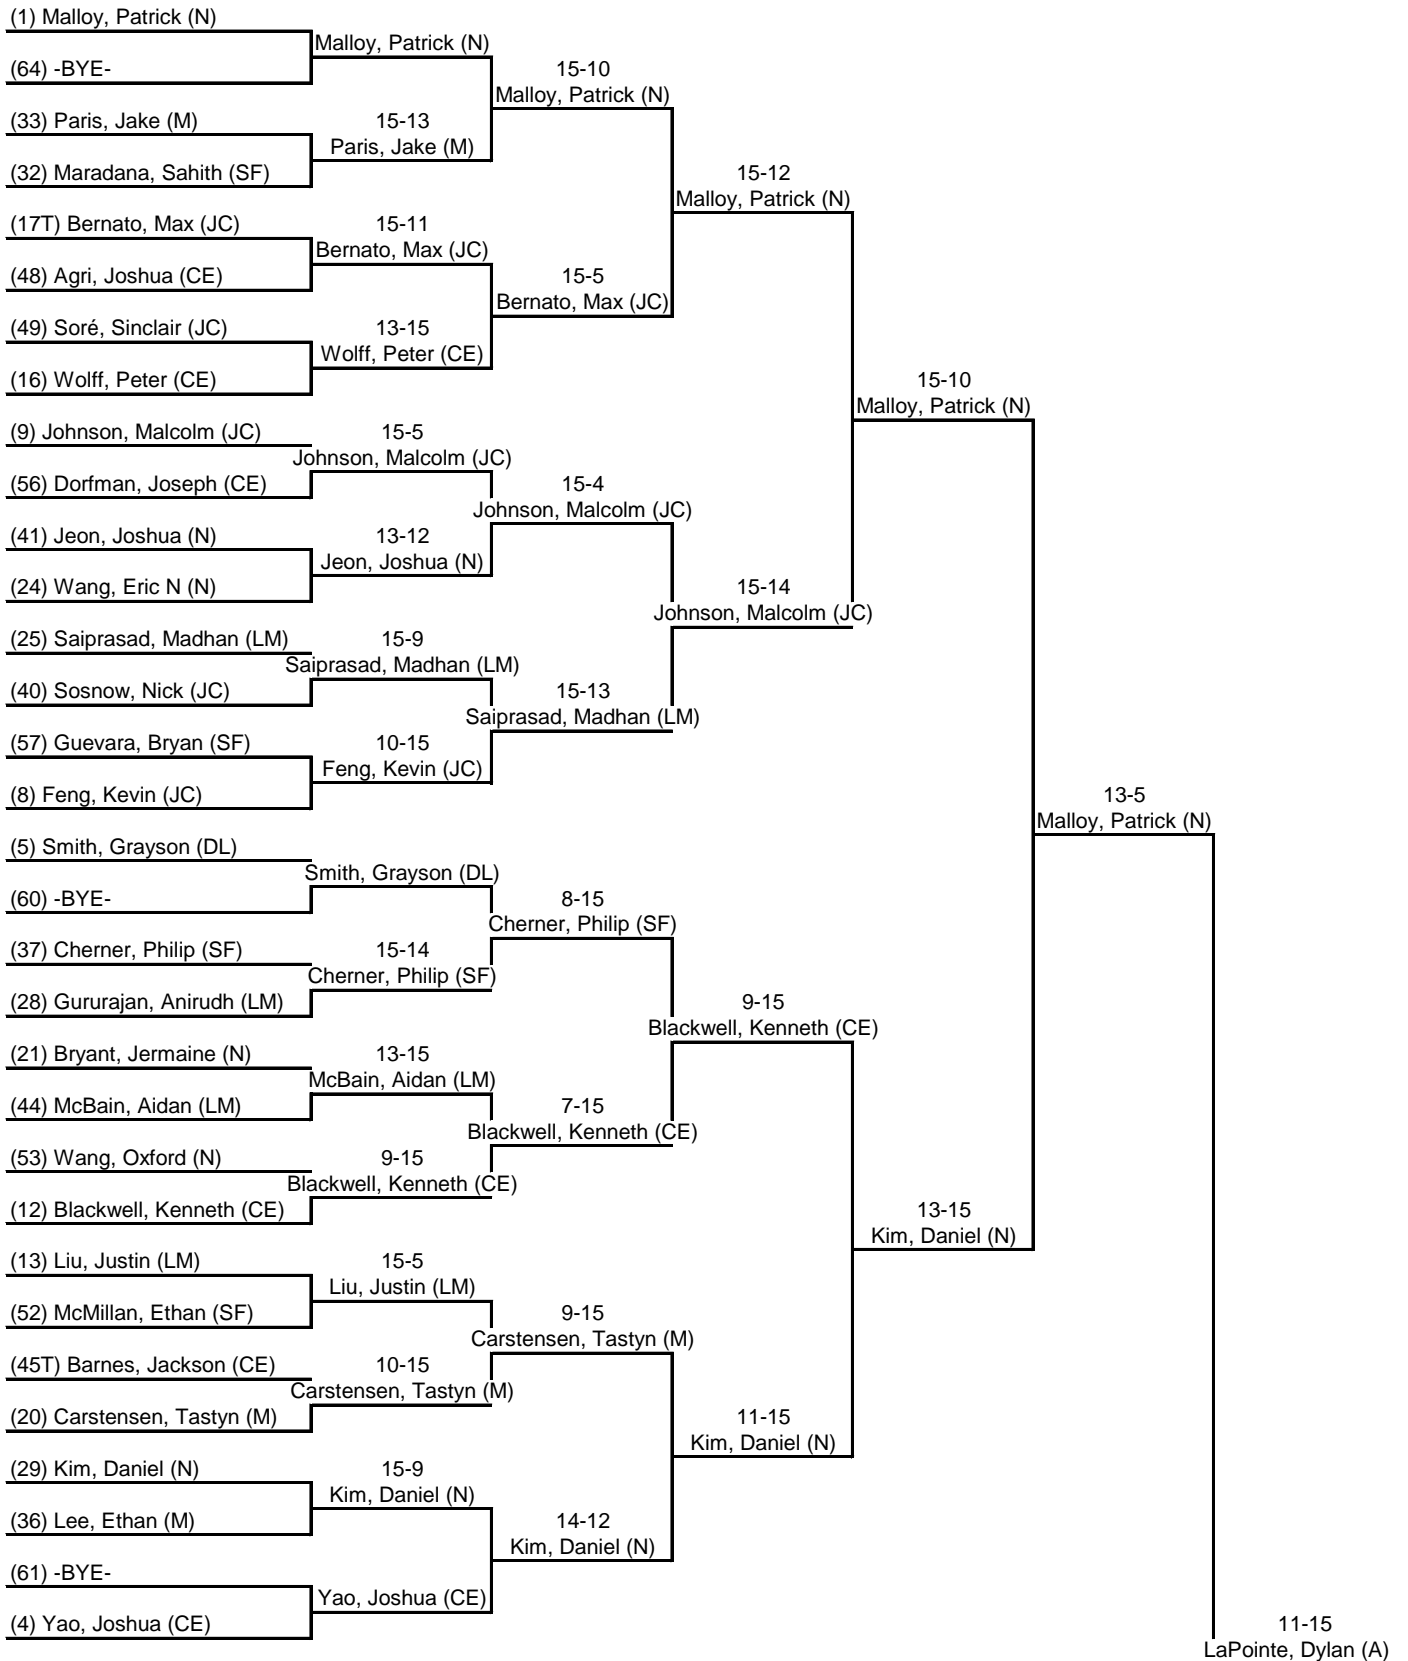

Tournament: GHSFL Late January Tournament

Location: South Forsyth

Event: Men's Epee

Date: 31 Jan 2015

Round 1: Pool Results

Seed	Name	Club	V	V/M	TS	TR	Ind	Status
58	Ng, Joshua	Alpharetta	1	0.20	13	22	-9	Eliminated
59 T	Bowler, Dean	Centennial	1	0.17	16	25	-9	Eliminated
59 T	Mishra, Shiva	Northview	1	0.17	16	25	-9	Eliminated
61	Urzua, Cristobal	Pinecrest	1	0.17	13	26	-13	Eliminated
62	Fuxell, Oliver	Duluth	1	0.17	12	25	-13	Eliminated
63	Awan, Saqlain	Lambert	1	0.17	14	28	-14	Eliminated
64	Cozier, Tristan	Northview	1	0.17	13	29	-16	Eliminated
65	Lynch, Mike	Pinecrest	0	0.00	16	30	-14	Eliminated
66 T	Bock, Adam	Northview	0	0.00	10	25	-15	Eliminated
66 T	Shea, Aiden	Alpharetta	0	0.00	10	25	-15	Eliminated
66 T	Samuel, David	Alpharetta	0	0.00	10	25	-15	Eliminated
69	Oke, Adetayo	Alpharetta	0	0.00	7	25	-18	Eliminated
70	Cheek, Roman	Centennial	0	0.00	5	25	-20	Eliminated
71	Near, Brandon	South Forsyth	0	0.00	6	30	-24	Eliminated

Round 2: Direct Elimination

31 Jan 2015 South Forsyth: Men's Epee - DE 11:00 AM-3:48 PM

Table of 64	Table of 32	Table of 16	Table of 8	Semi-final	Final
Ended at: 12:41 PM	1:29 PM	2:13 PM	2:43 PM	3:14 PM	3:47 PM