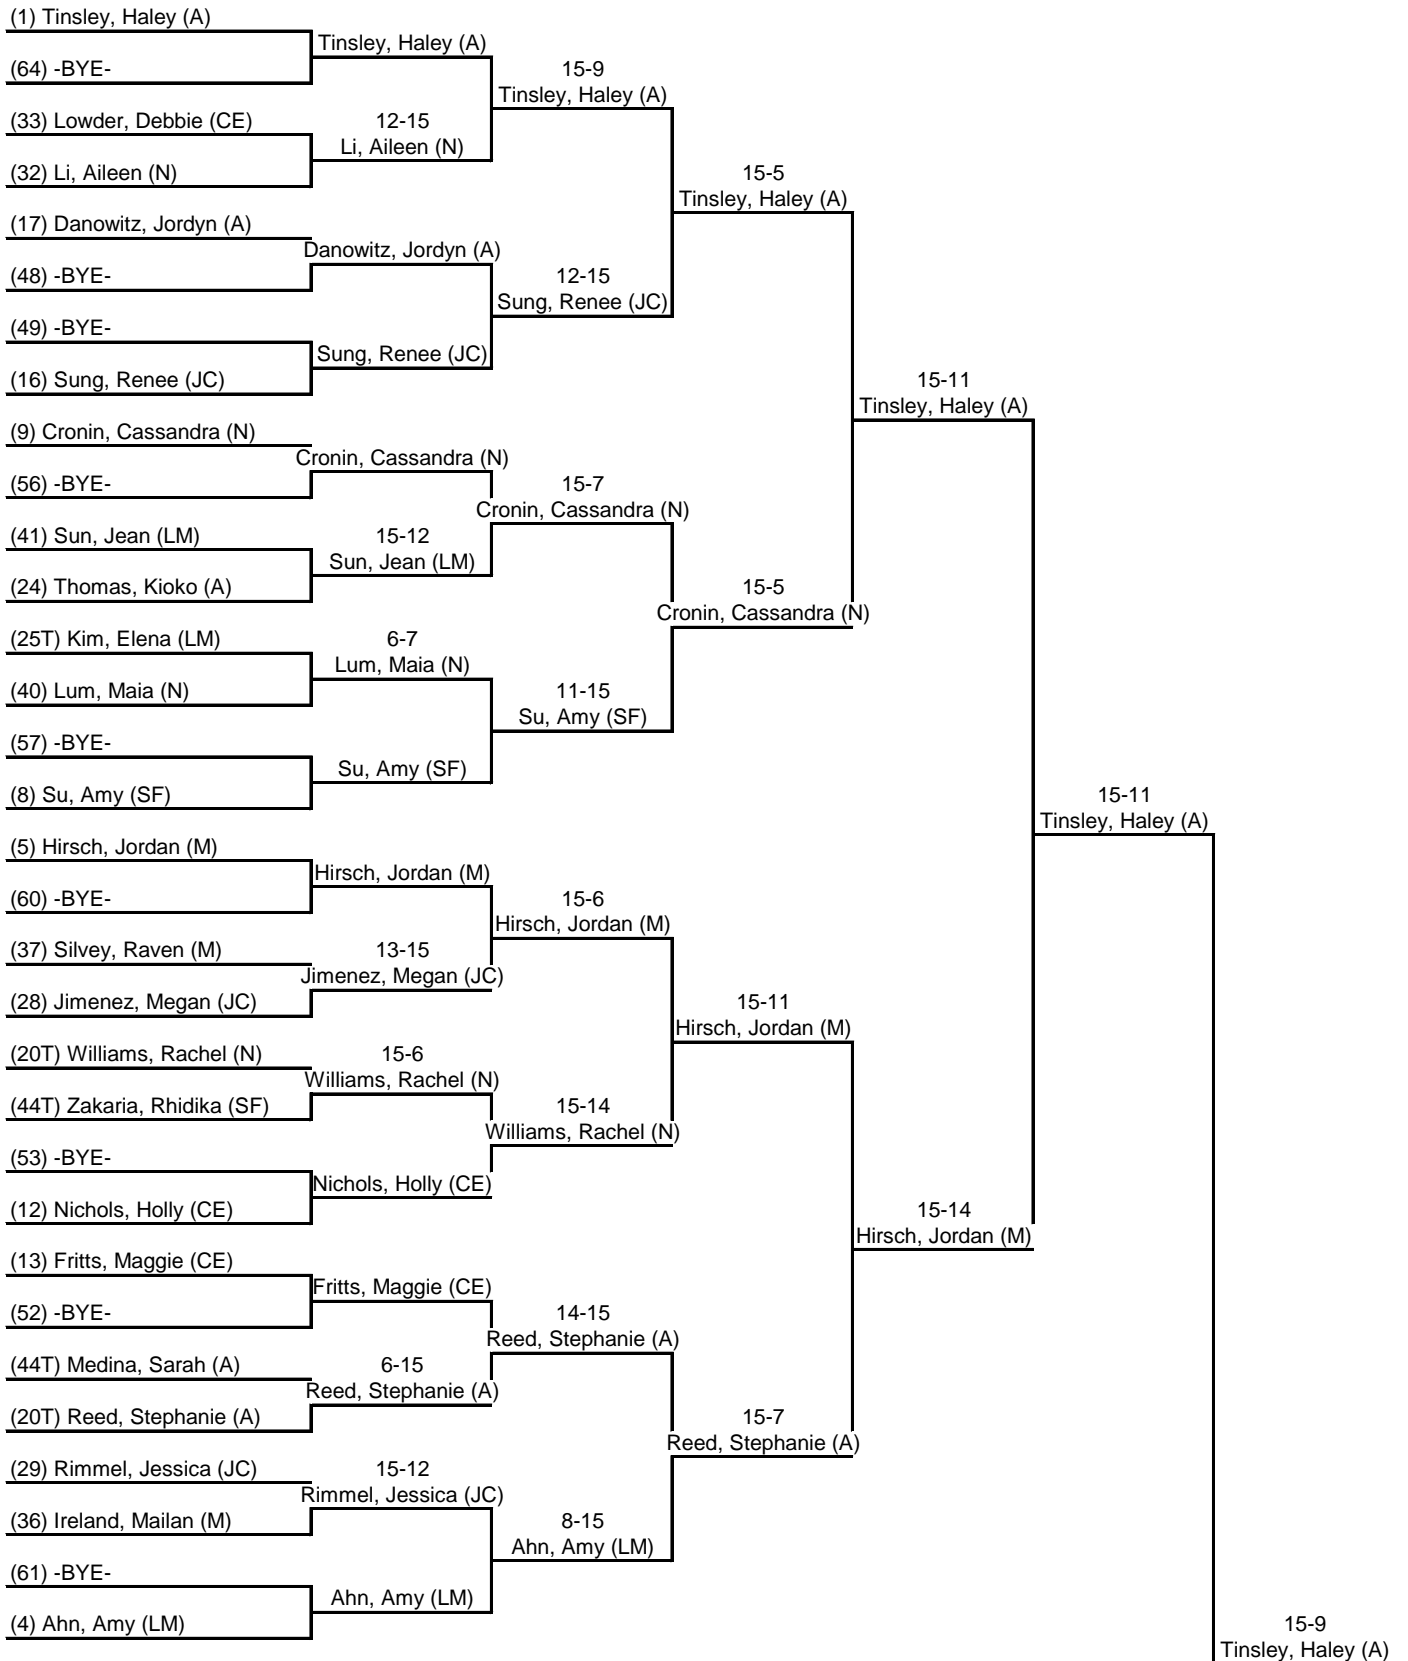

Round 2: Direct Elimination

31 Jan 2015 South Forsyth: Women's Epee - DE 12:32 PM-4:01 PM

Table of 64	Table of 32	Table of 16	Table of 8	Semi-final	Final
Ended at: 1:42 PM	2:12 PM	2:42 PM	3:04 PM	3:27 PM	4:01 PM