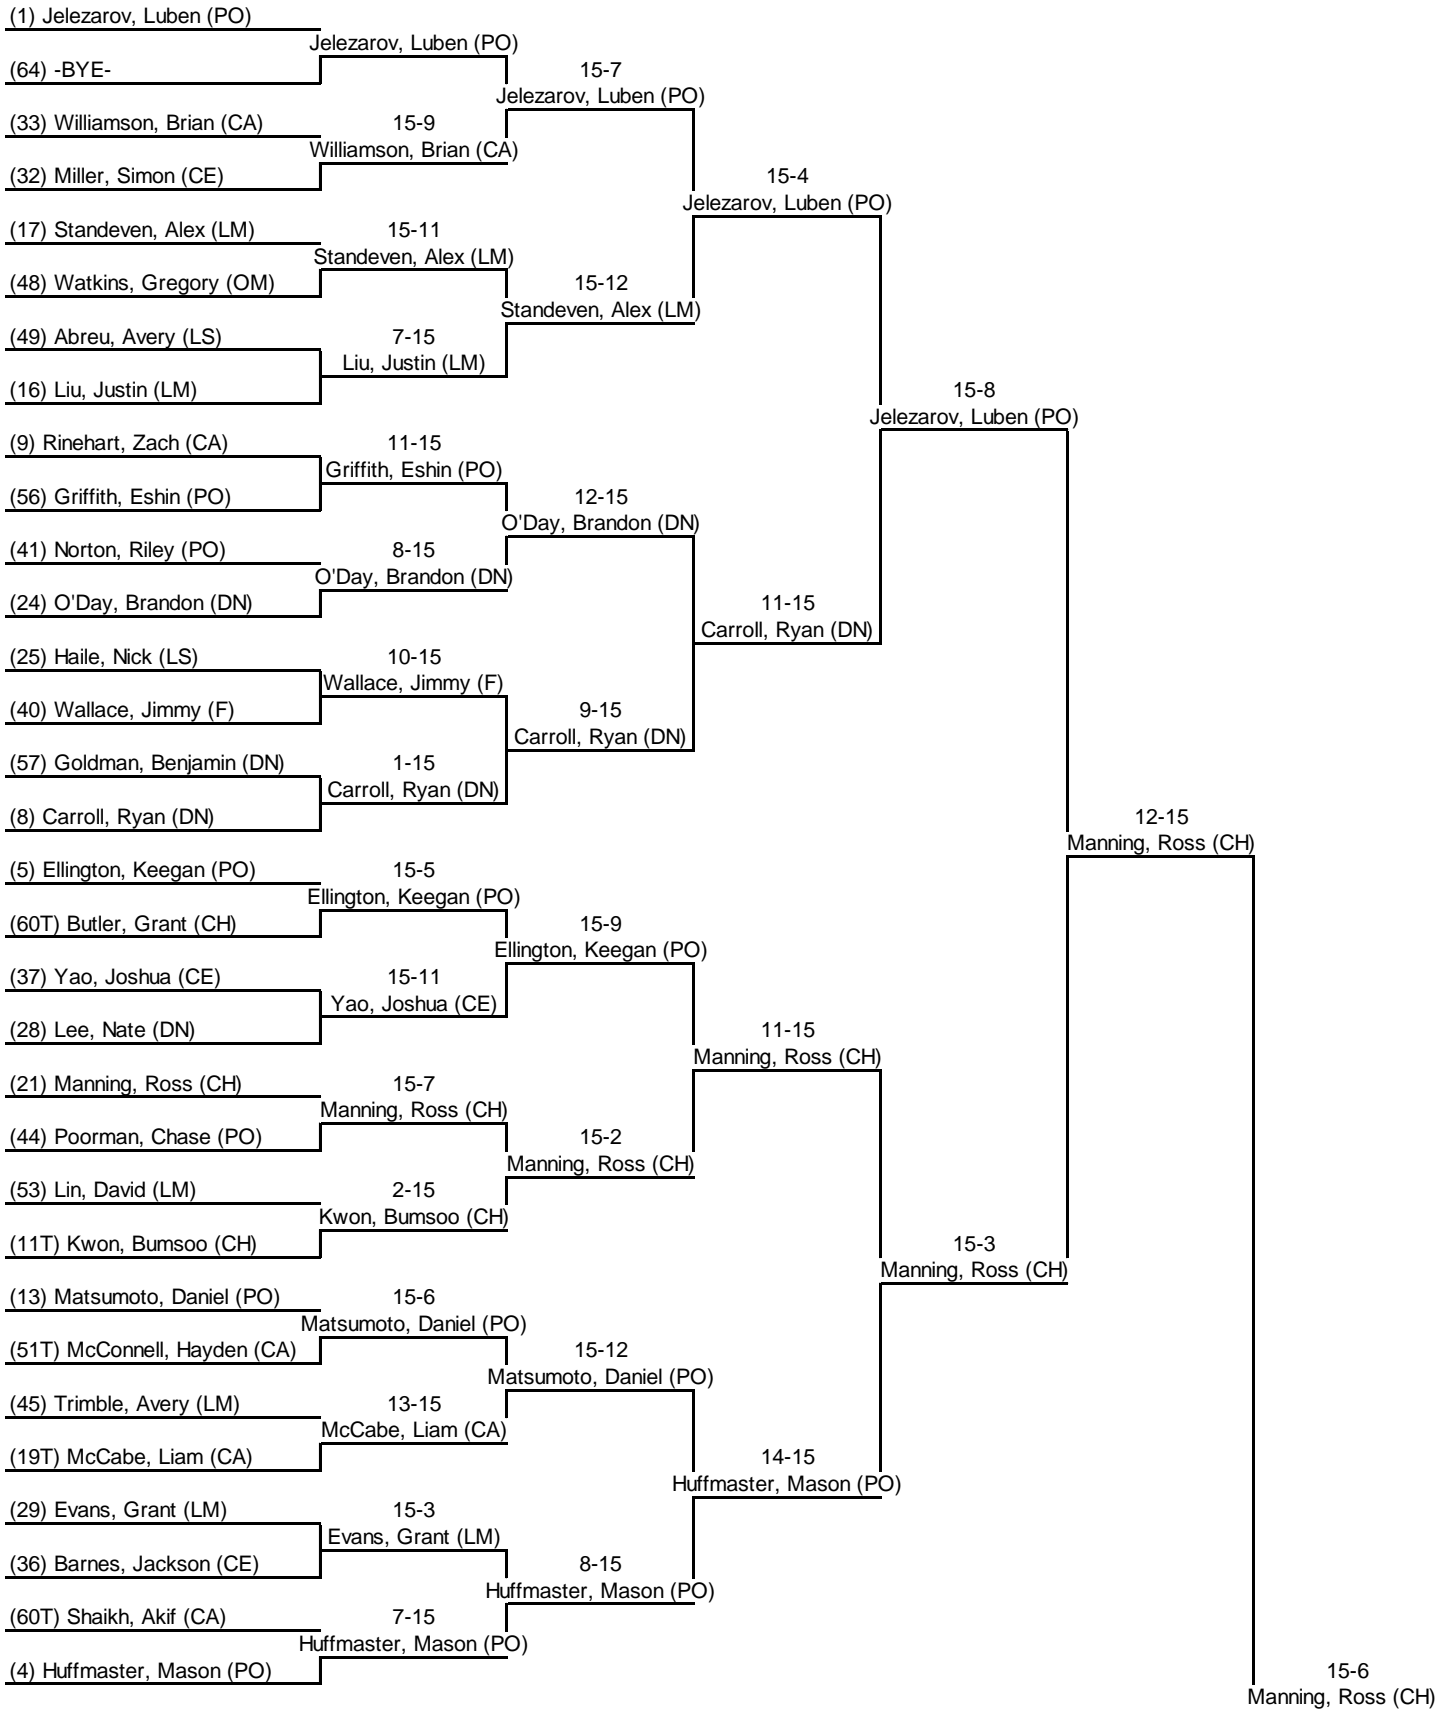

Round 2: Direct Elimination

11 Jan 2014 Lassiter: Men's Epee - DE 11:59 AM-5:30 PM

Table of 64	Table of 32	Table of 16	Table of 8	Semi-final	Final
Ended at: 1:31 PM	2:00 PM	2:32 PM	3:06 PM	4:34 PM	4:58 PM