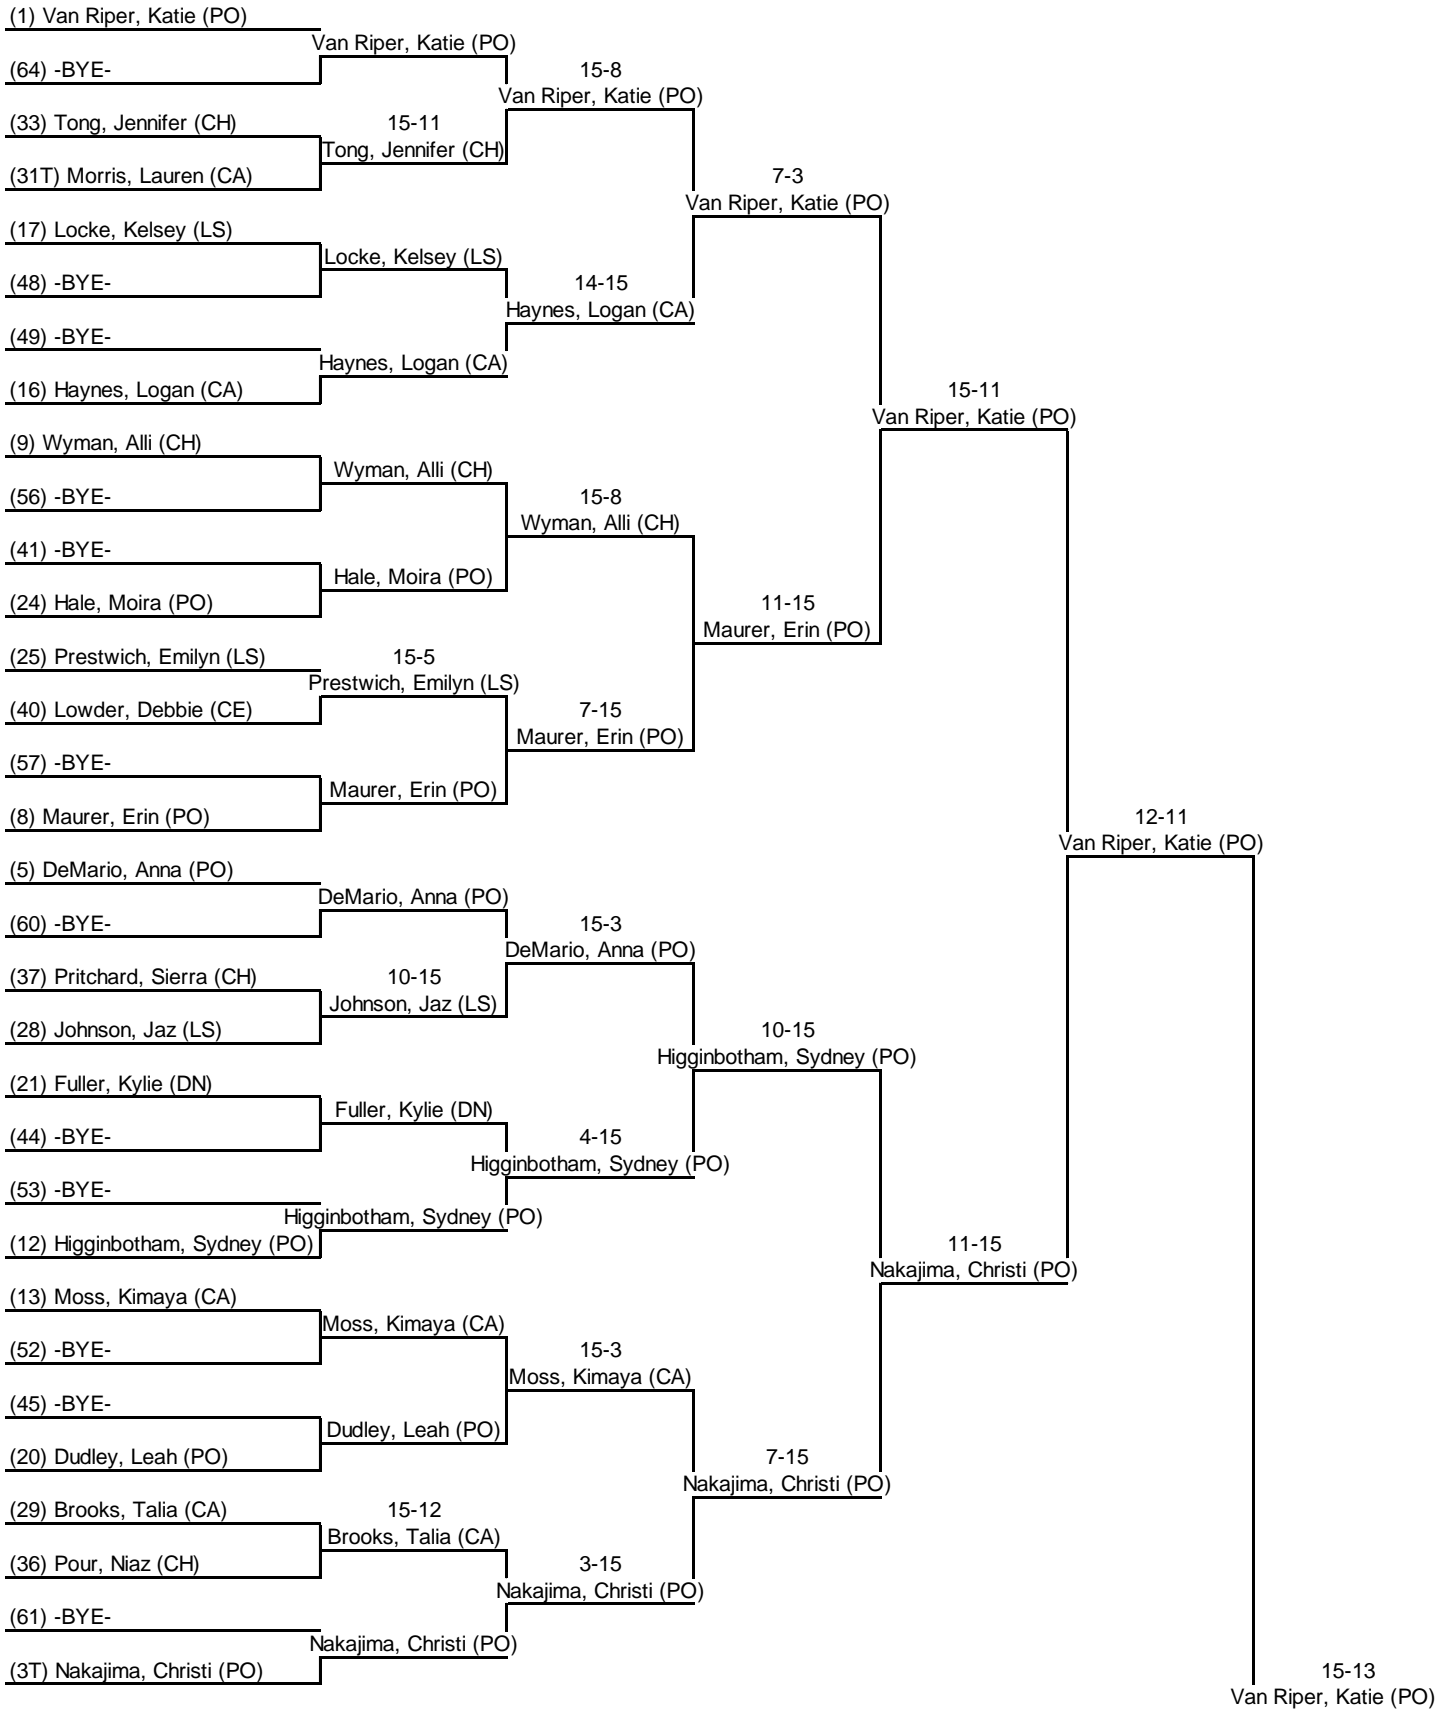

Round 2: Direct Elimination

11 Jan 2014 Lassiter: Women's Epee - DE 3:03 PM-6:10 PM

Table of 64	Table of 32	Table of 16	Table of 8	Semi-final	Final
Ended at: 3:54 PM	4:25 PM	4:51 PM	5:17 PM	5:44 PM	6:10 PM