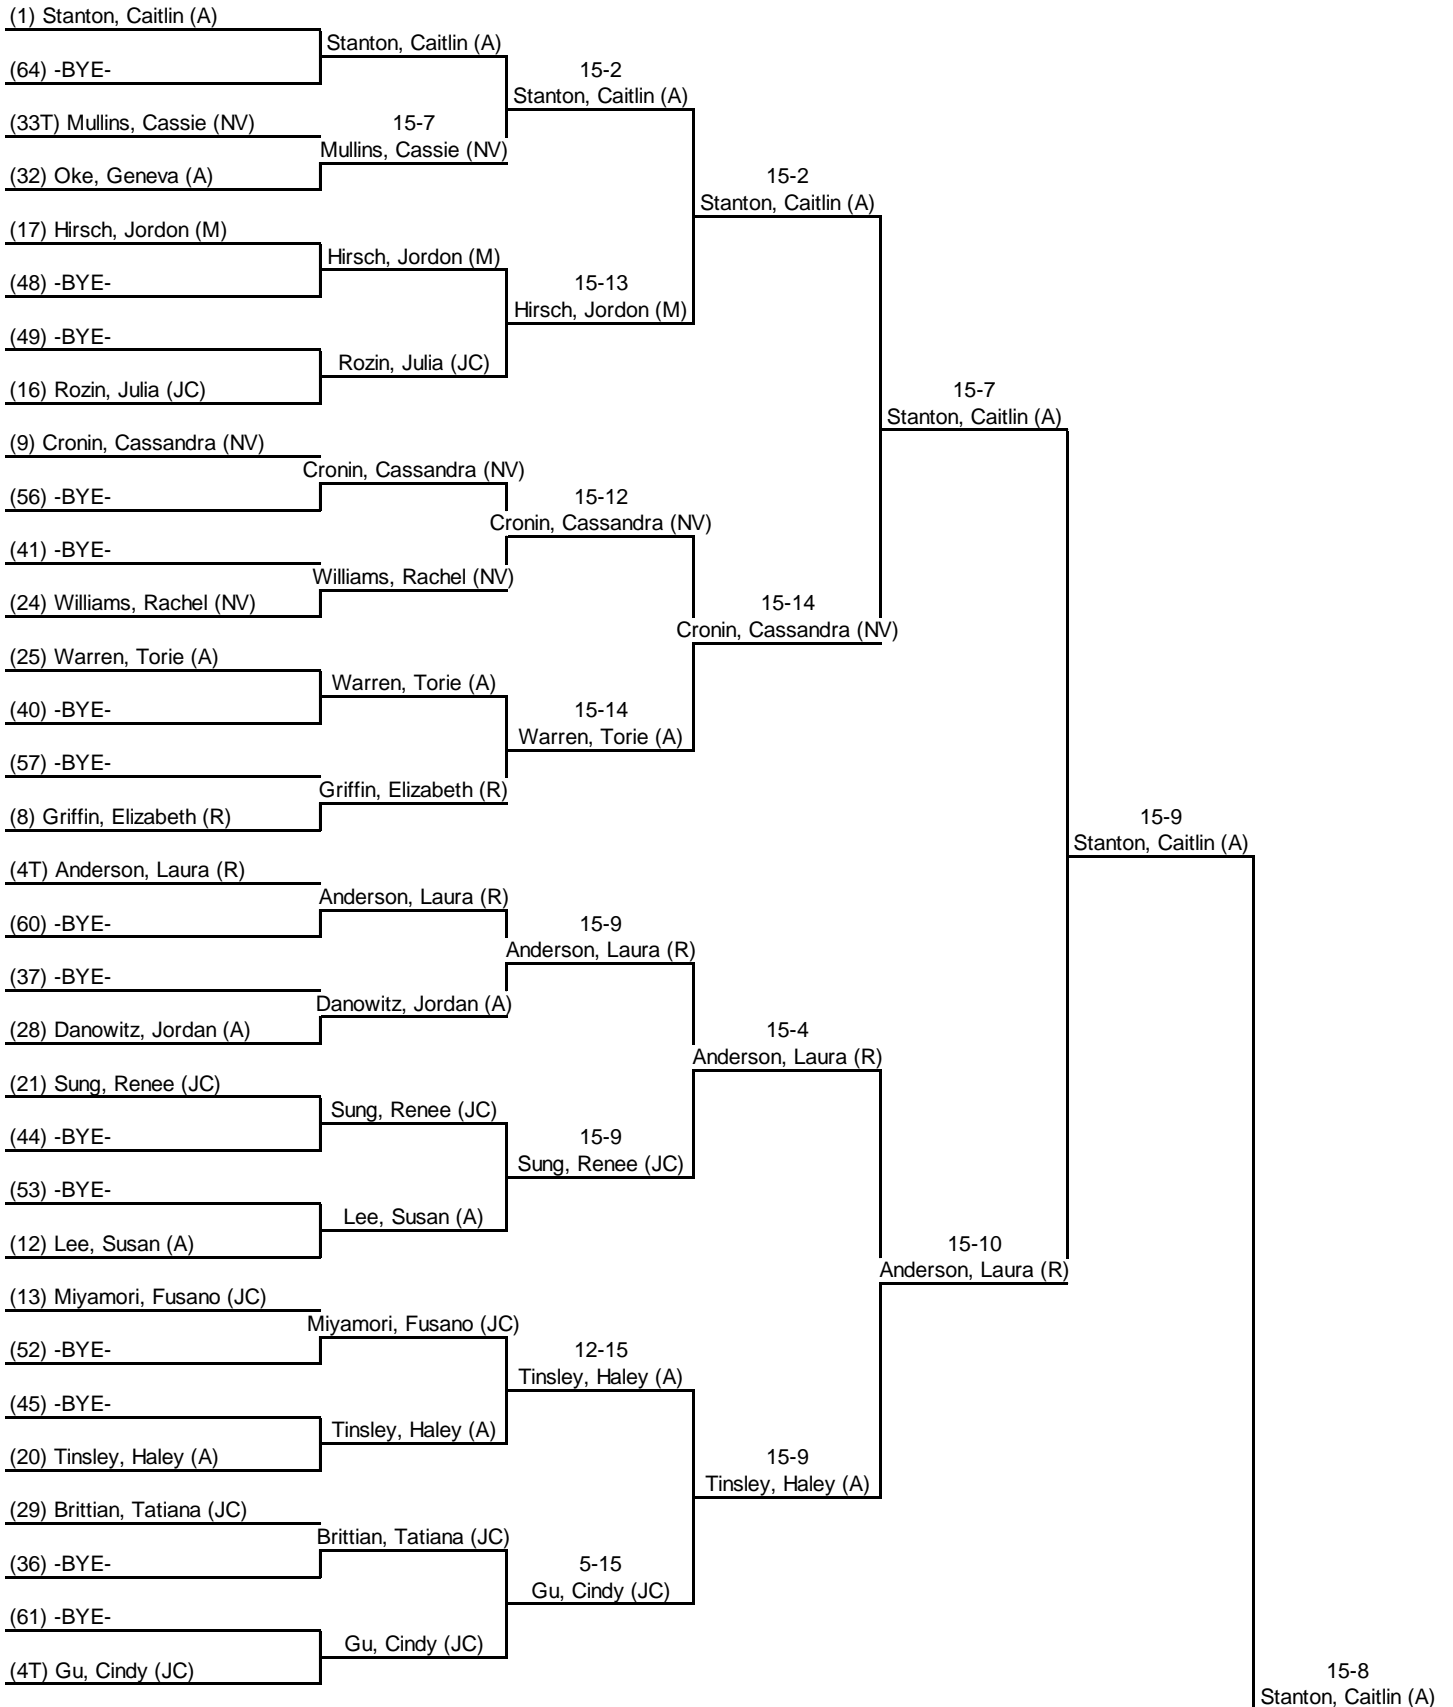

Round 2: Direct Elimination

11 Jan 2014 Johns Creek: Women's Epee - DE 11:34 AM-2:10 PM

Table of 64	Table of 32	Table of 16	Table of 8	Semi-final	Final
Ended at: 11:52 AM	12:31 PM	1:00 PM	1:24 PM	1:46 PM	2:09 PM