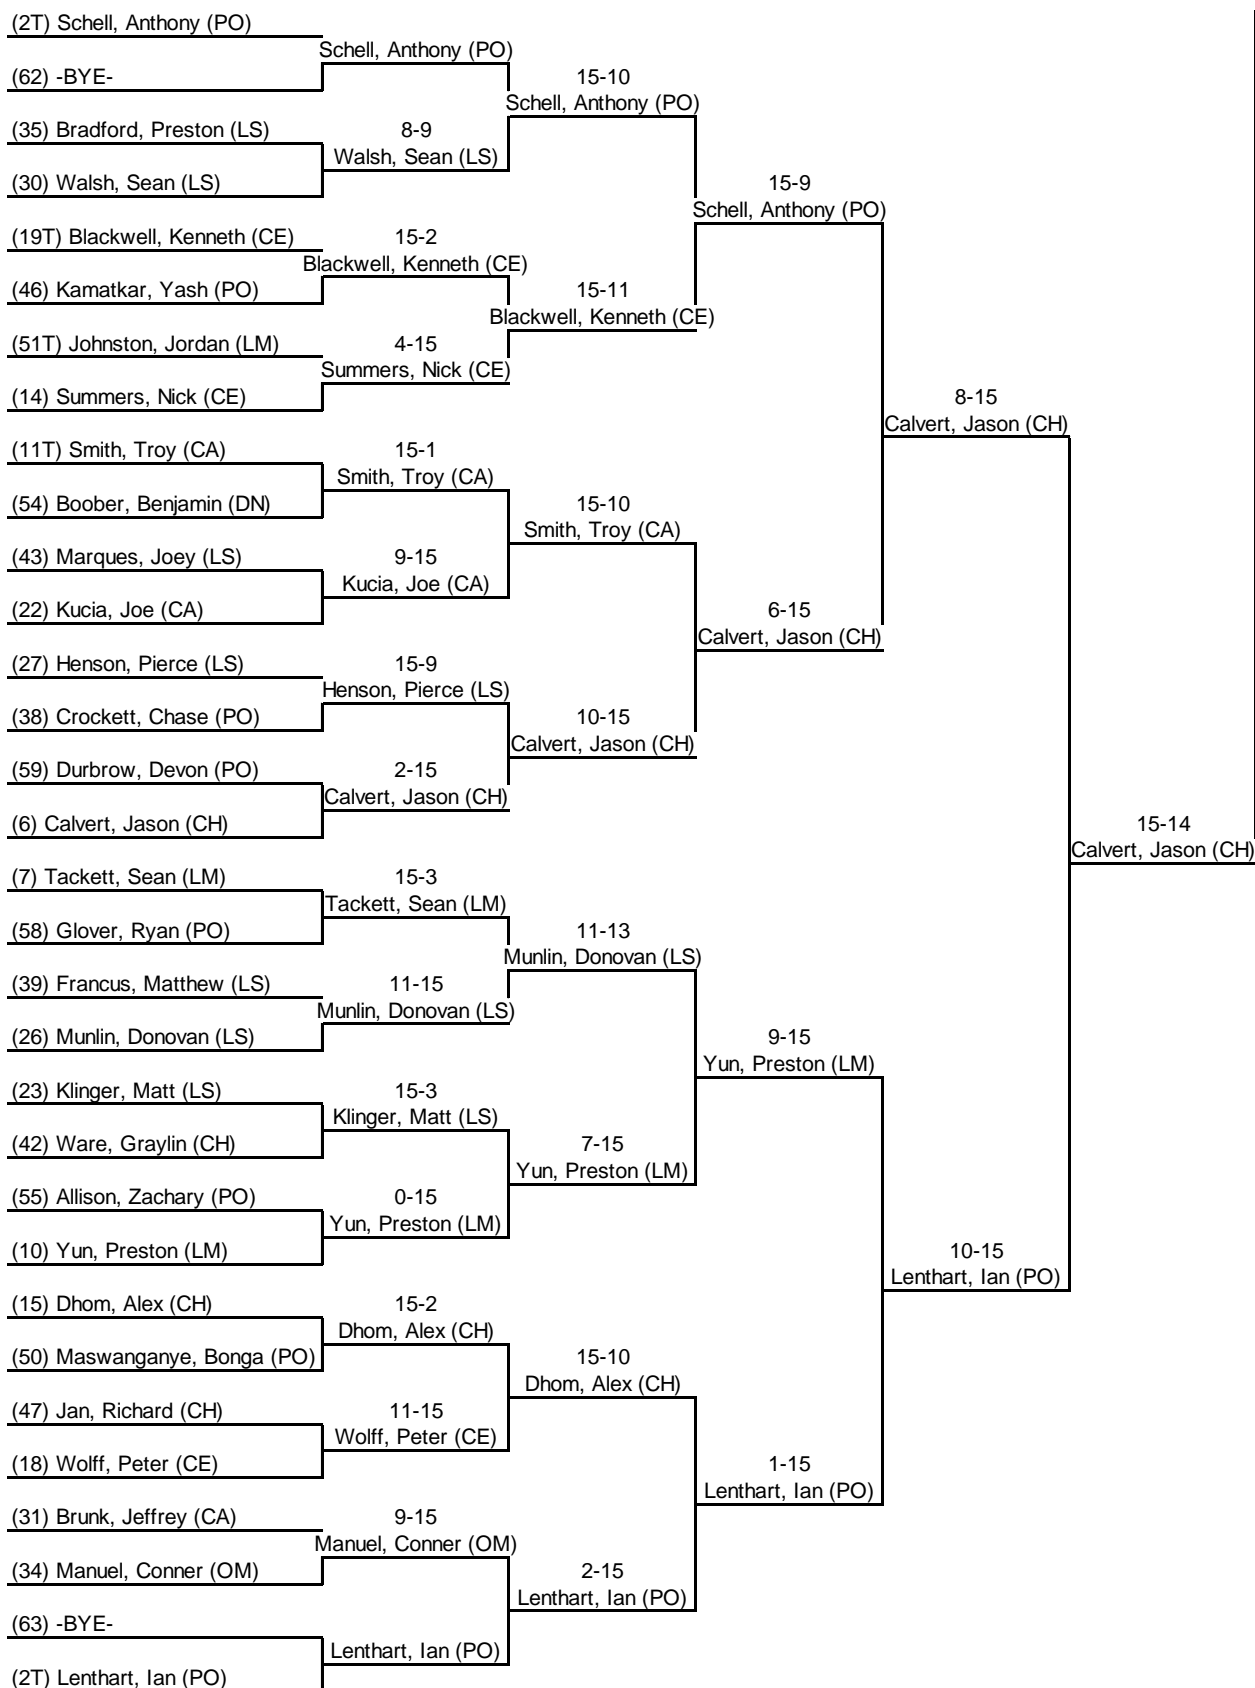

Round 2: Direct Elimination

11 Jan 2014 Lassiter: Men's Epee - DE 11:59 AM-5:30 PM

Table of 64	Table of 32	Table of 16	Table of 8	Semi-final	Final
Ended at: 1:31 PM	2:00 PM	2:32 PM	3:06 PM	4:34 PM	4:58 PM