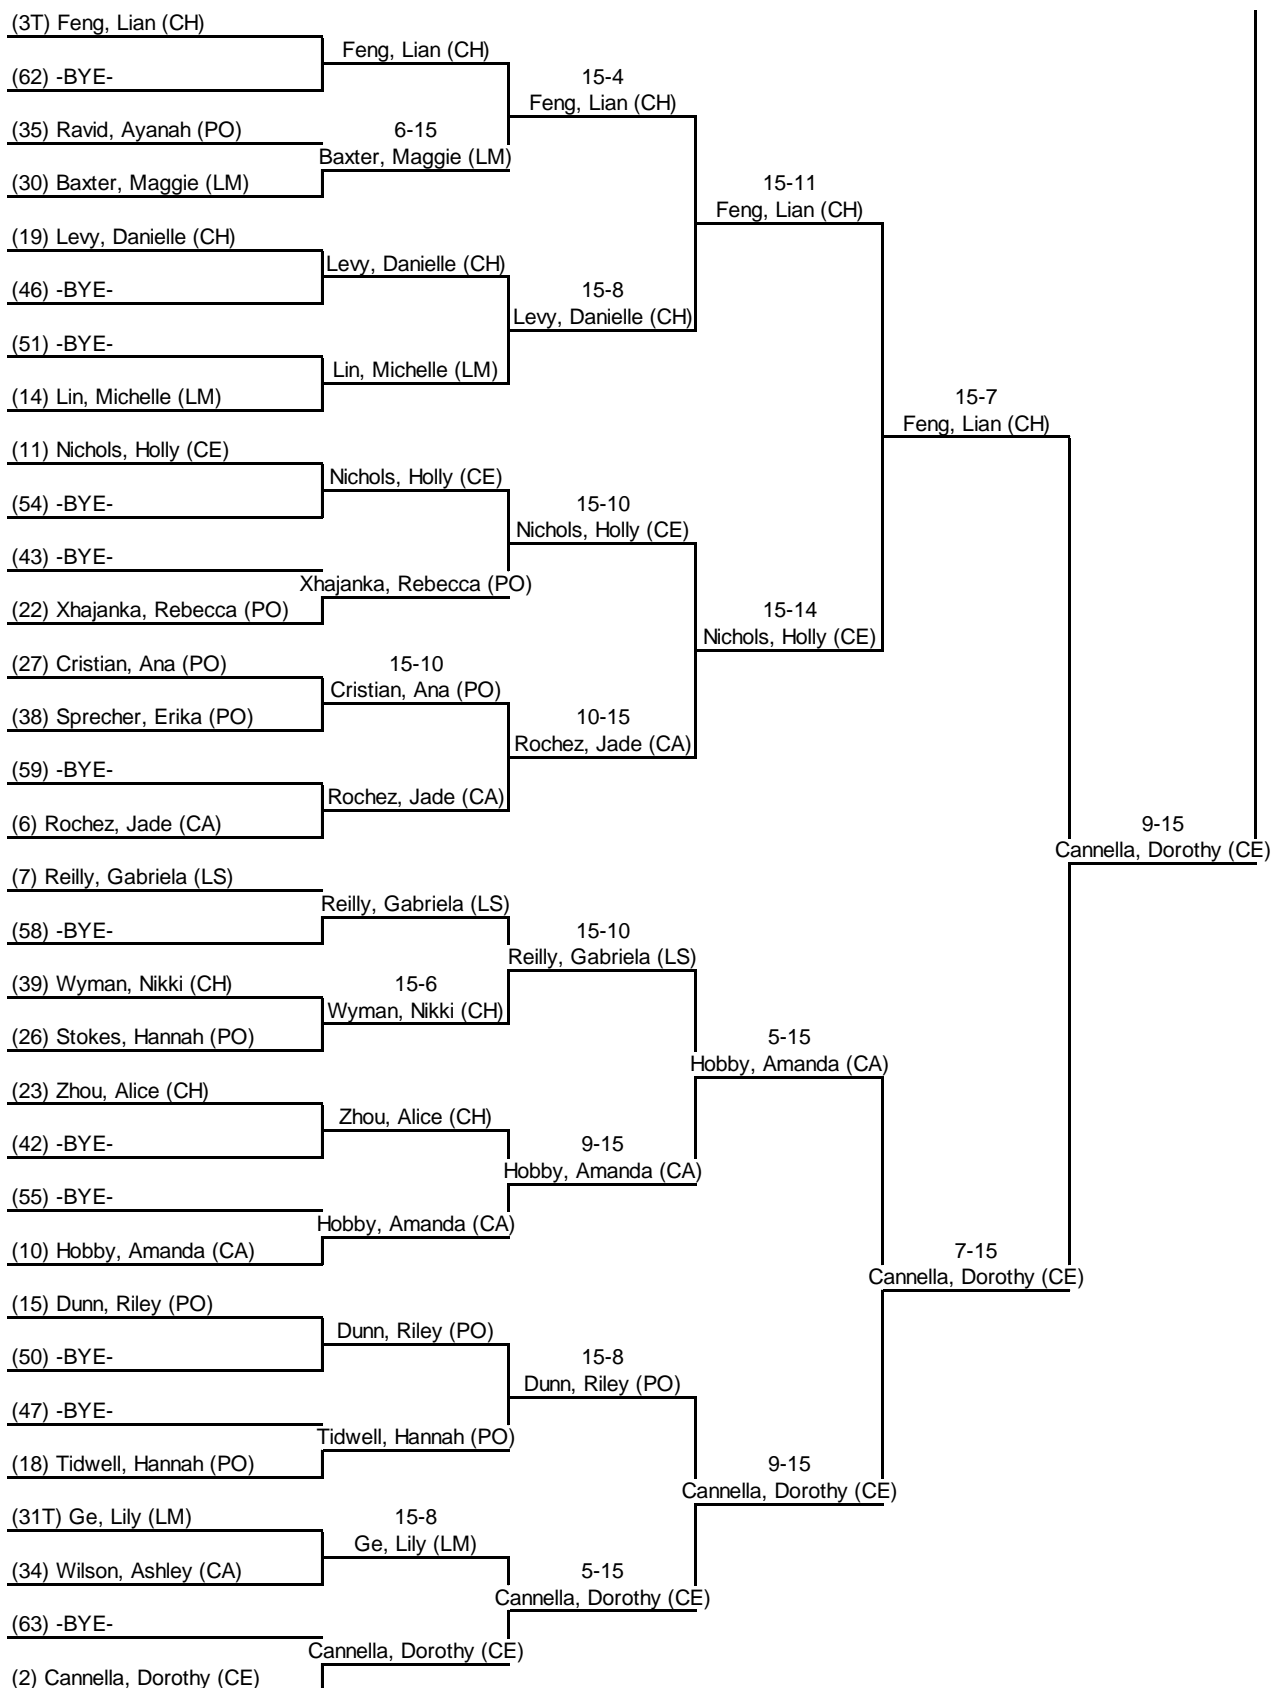

Round 2: Direct Elimination

11 Jan 2014 Lassiter: Women's Epee - DE 3:03 PM-6:10 PM

Table of 64	Table of 32	Table of 16	Table of 8	Semi-final	Final
Ended at: 3:54 PM	4:25 PM	4:51 PM	5:17 PM	5:44 PM	6:10 PM