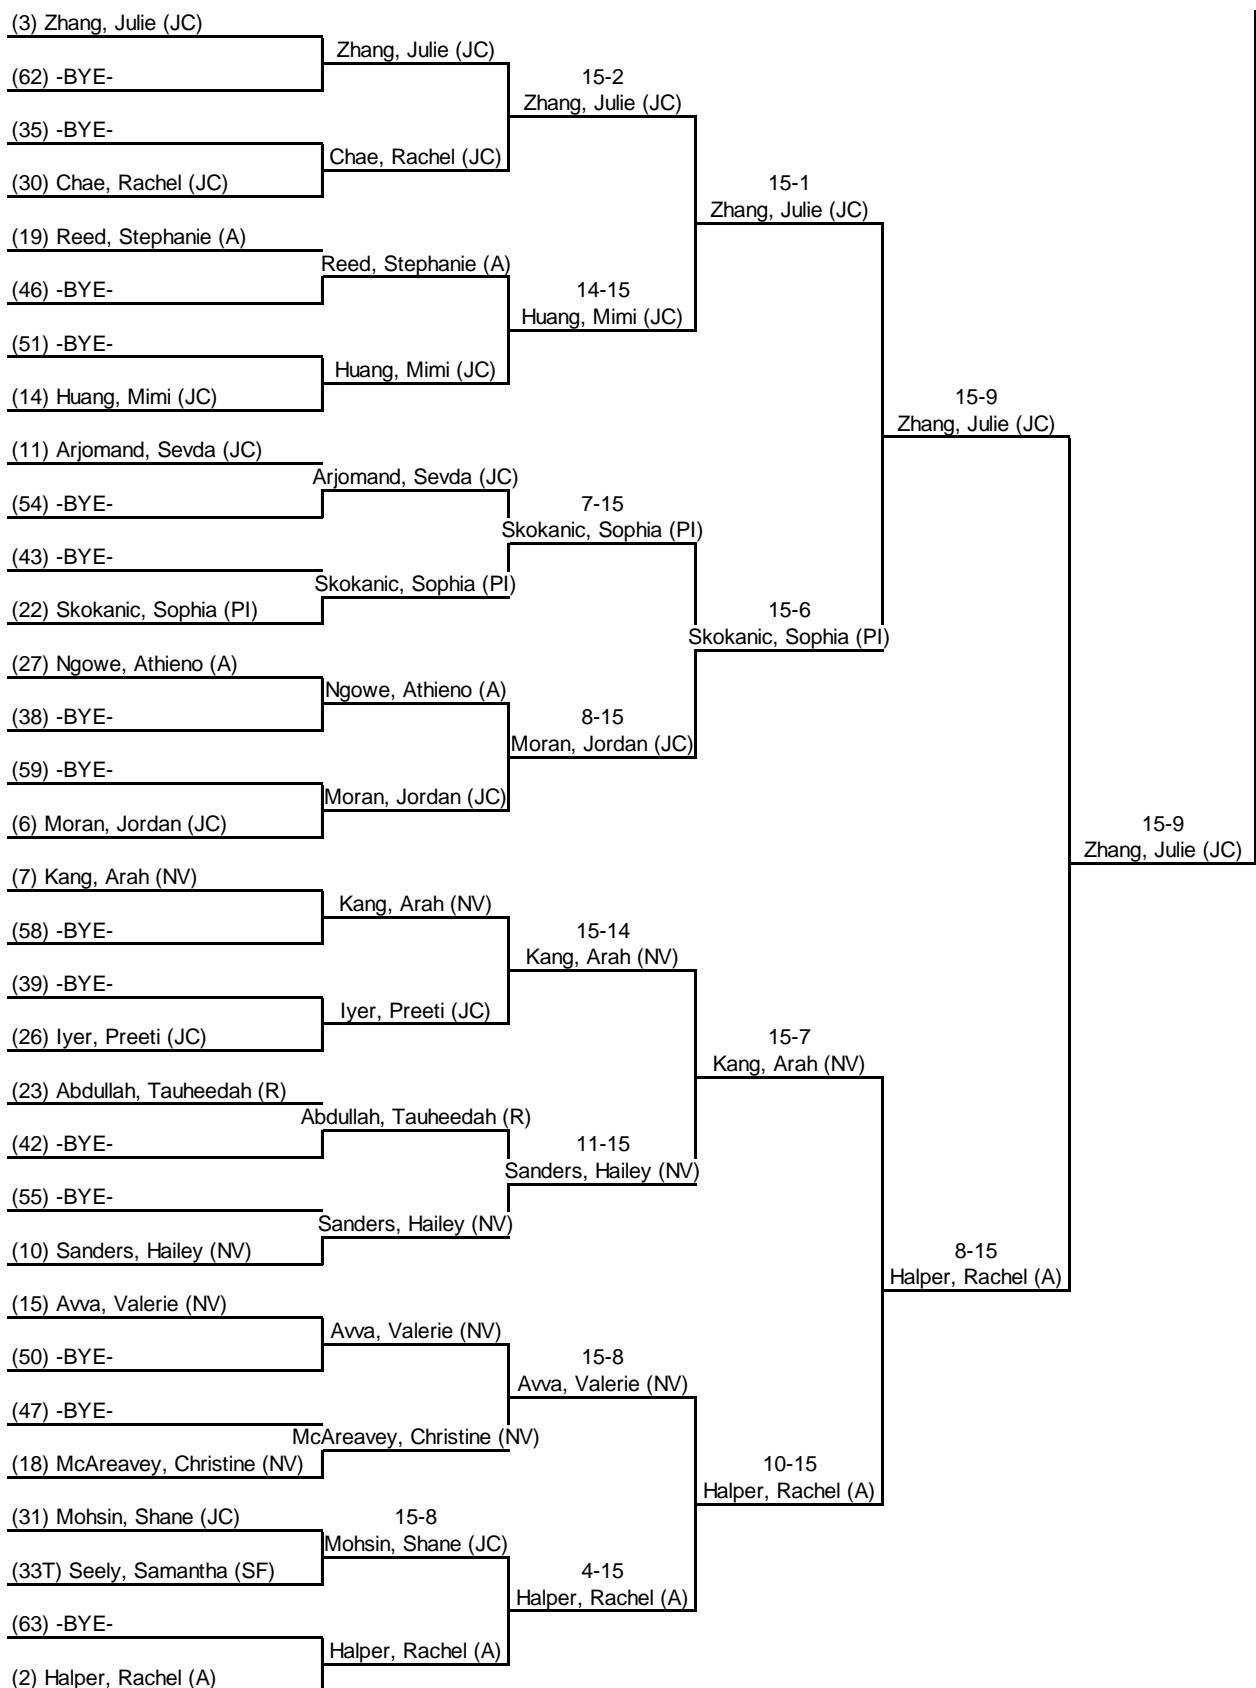

Round 2: Direct Elimination

11 Jan 2014 Johns Creek: Women's Epee - DE 11:34 AM-2:10 PM

Table of 64	Table of 32	Table of 16	Table of 8	Semi-final	Final
Ended at: 11:52 AM	12:31 PM	1:00 PM	1:24 PM	1:46 PM	2:09 PM