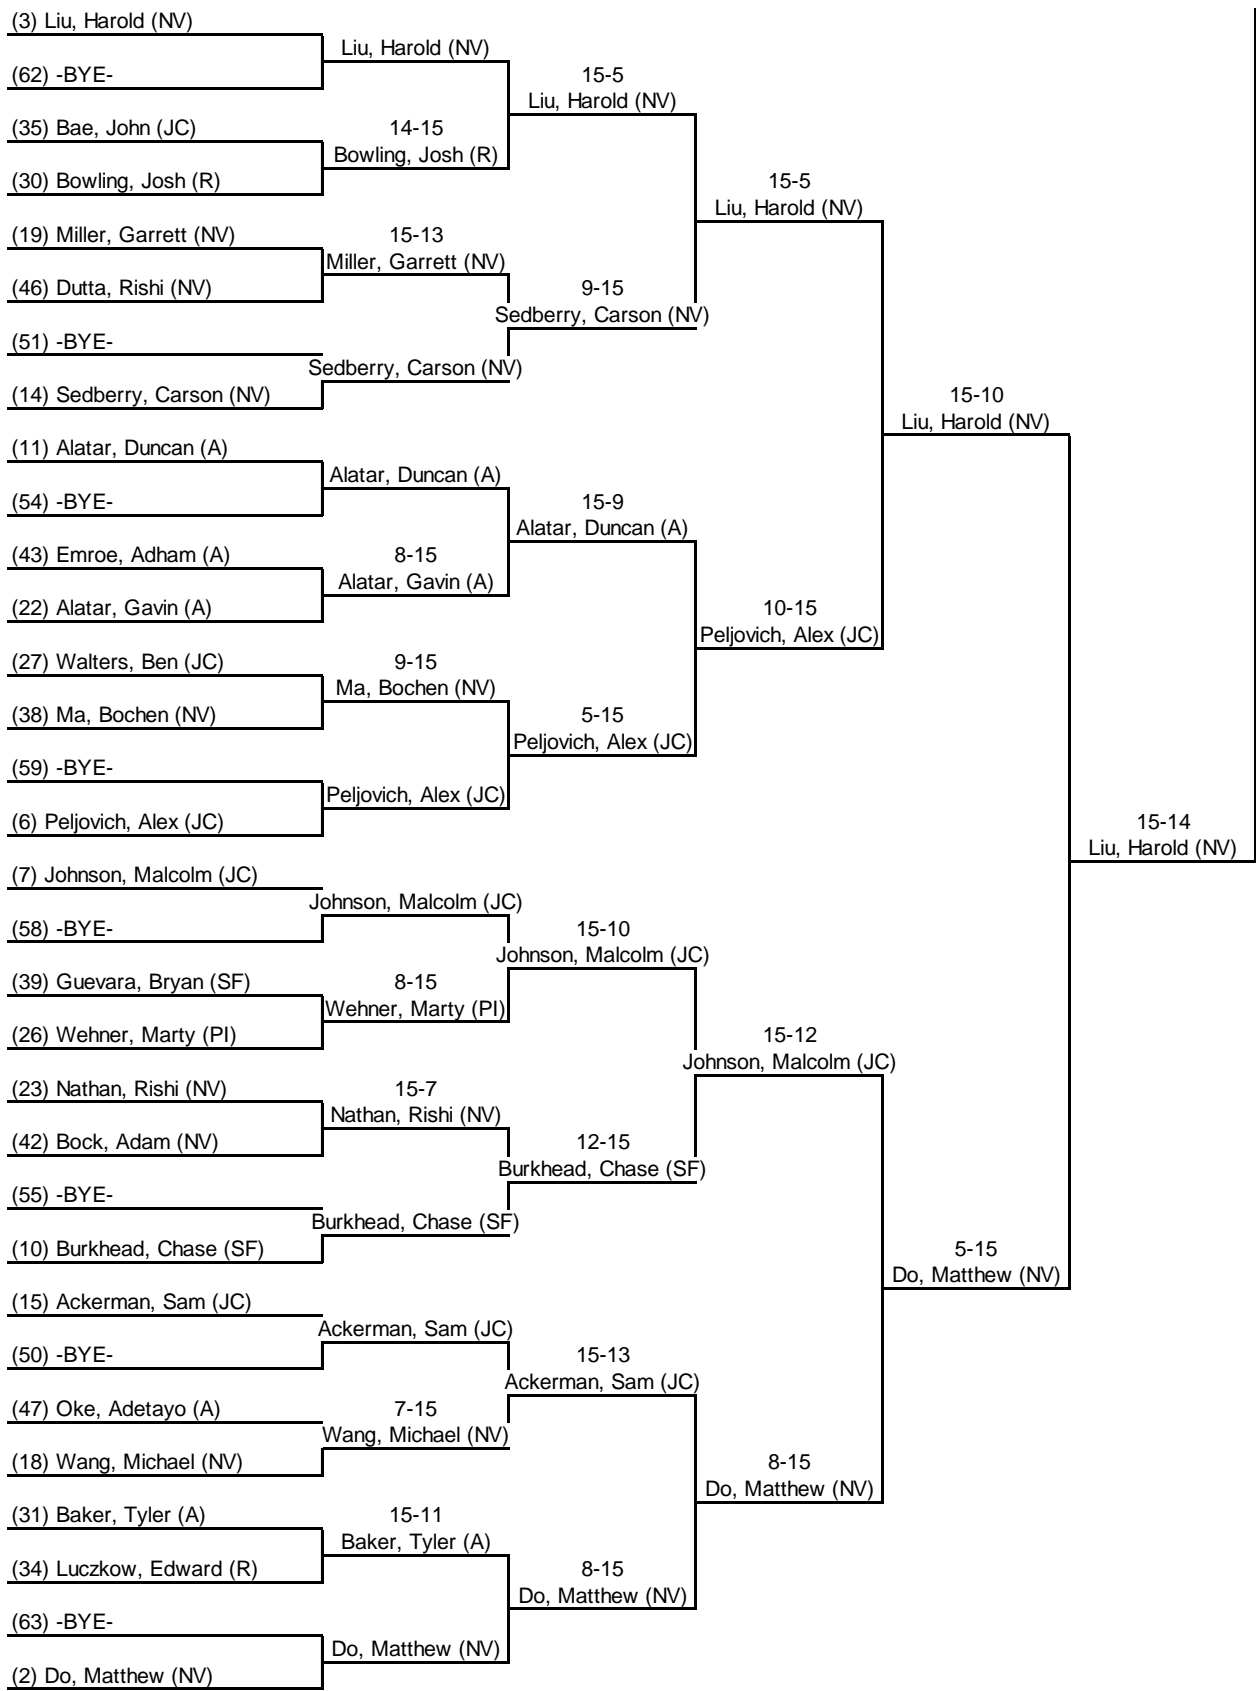

Round 2: Direct Elimination

11 Jan 2014 Johns Creek: Men's Epee - DE 10:27 AM-3:02 PM

Table of 64	Table of 32	Table of 16	Table of 8	Semi-final	Final
Ended at: 11:50 AM	12:39 PM	1:27 PM	1:57 PM	2:32 PM	3:00 PM