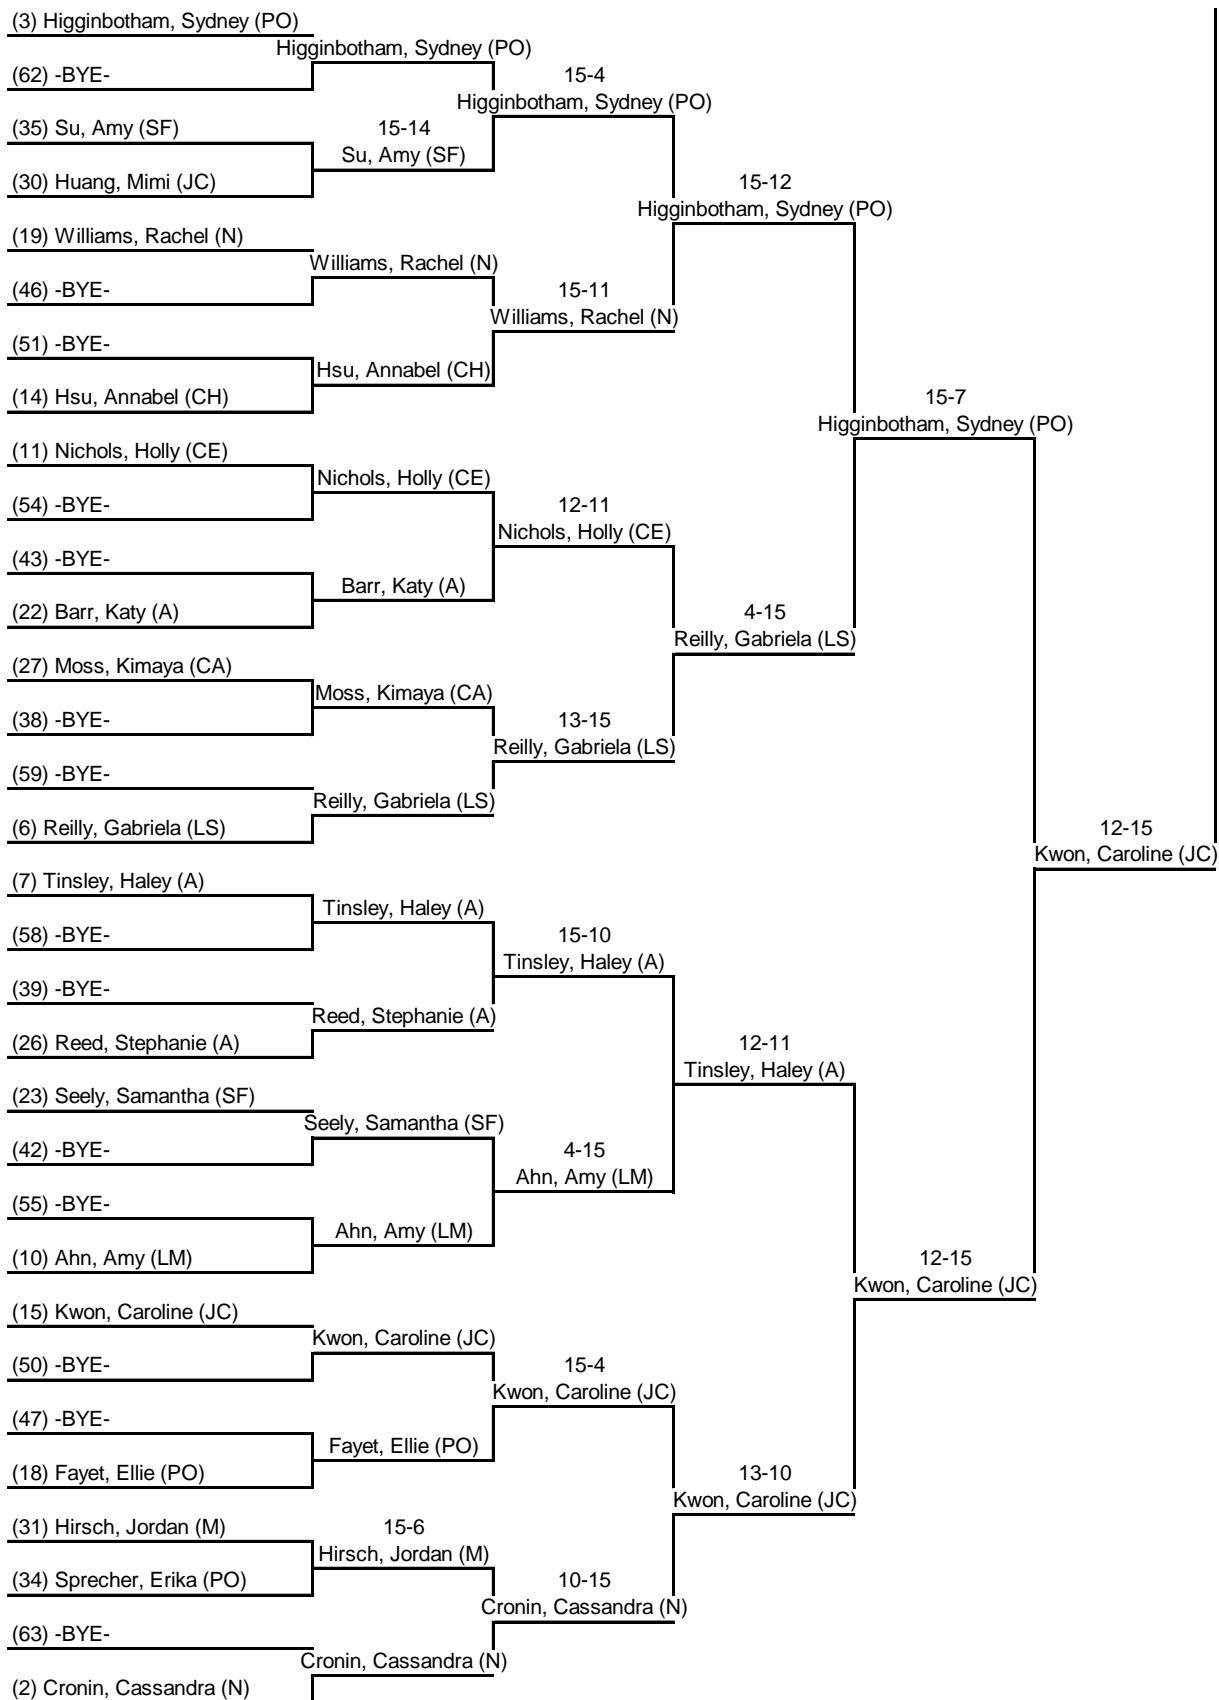

Round 2: Direct Elimination

7 Mar 2015 Pope: Women's Epee - DE 12:17 PM-3:43 PM

Table of 64	Table of 32	Table of 16	Table of 8	Semi-final	Final
Ended at: 12:53 PM	1:26 PM	2:06 PM	2:38 PM	3:07 PM	3:43 PM