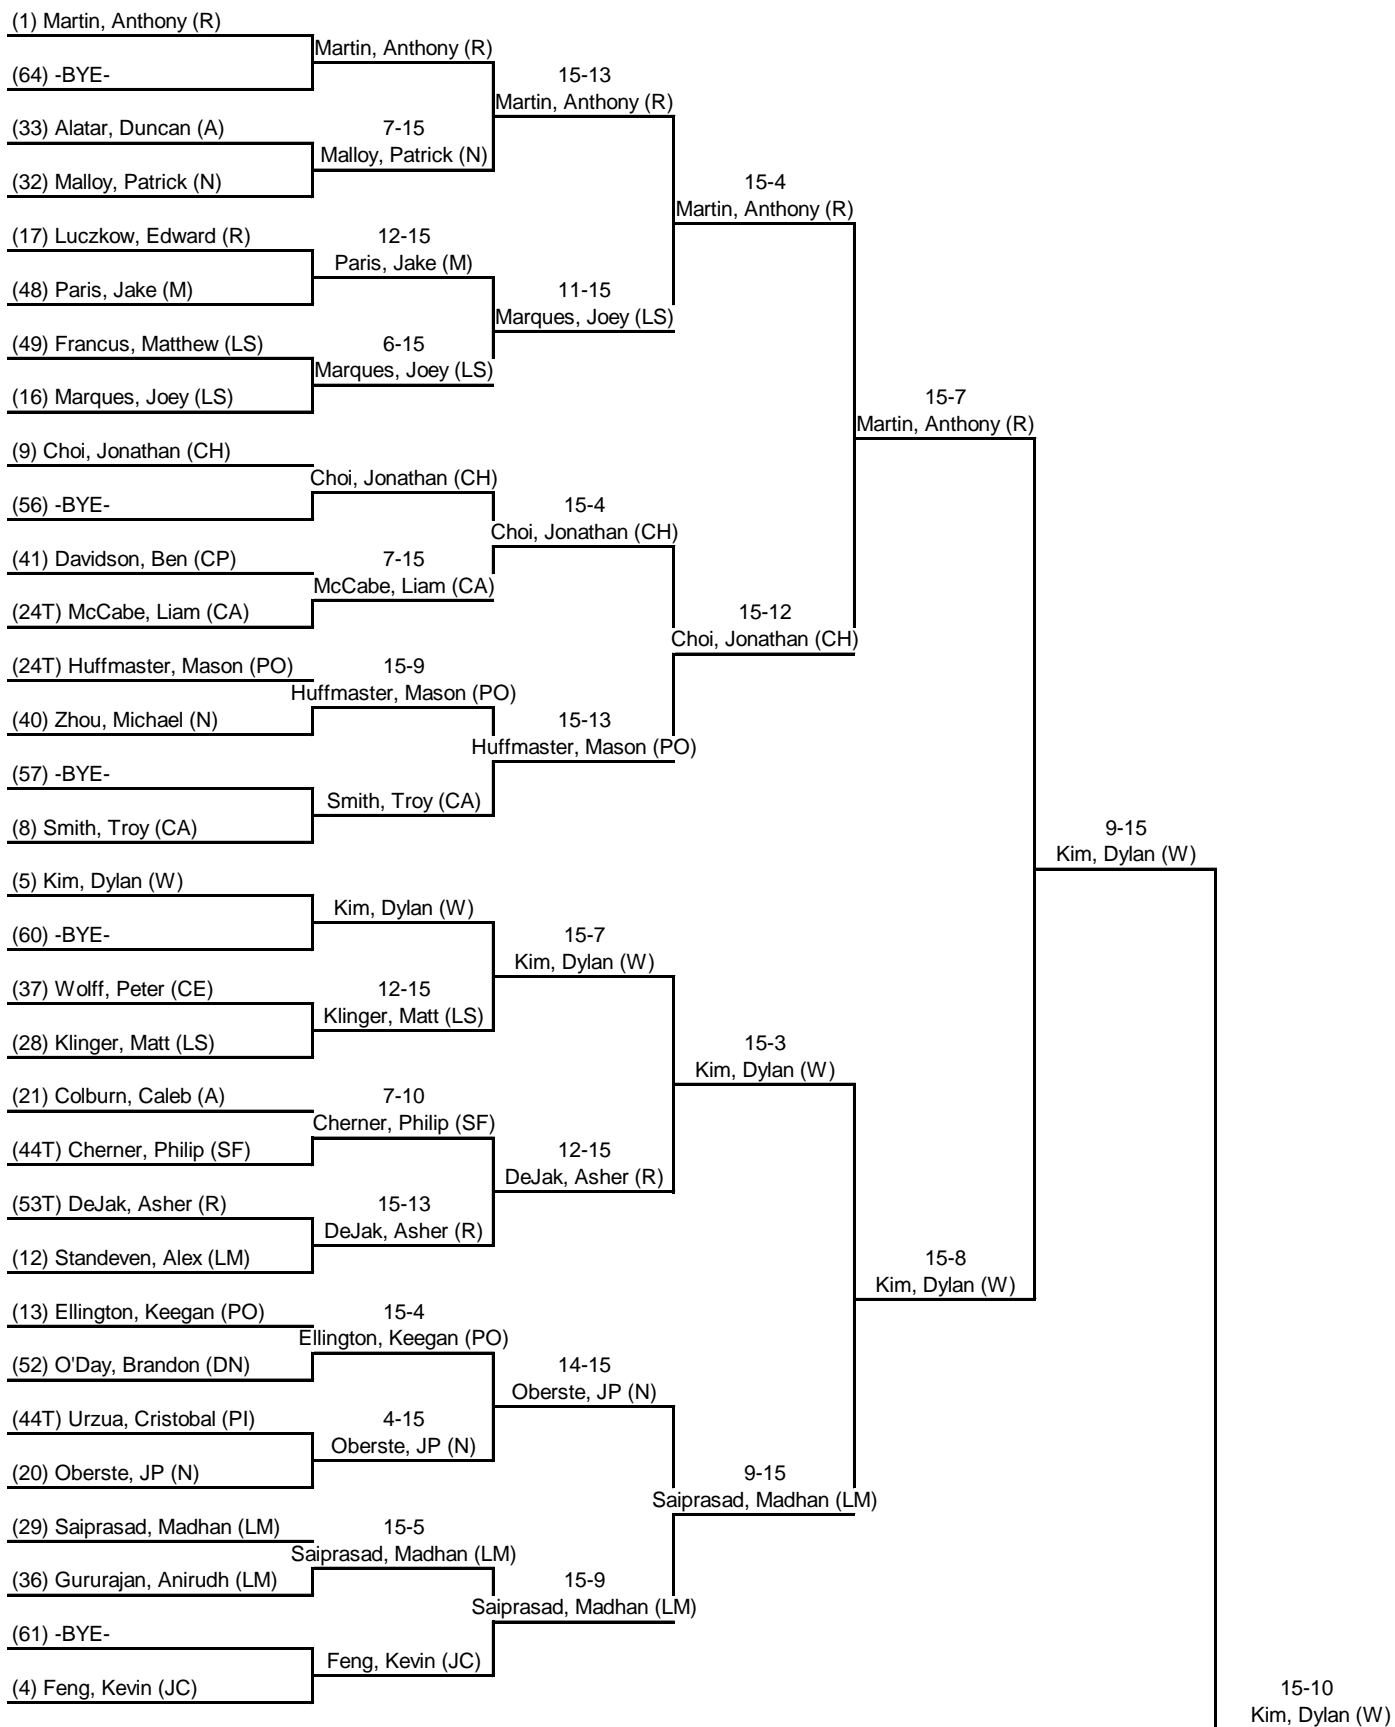

Round 2: Direct Elimination

7 Mar 2015 Pope: Men's Epee - DE 10:52 AM-3:29 PM

Table of 64	Table of 32	Table of 16	Table of 8	Semi-final	Final
Ended at: 12:23 PM	1:21 PM	2:11 PM	2:32 PM	2:56 PM	3:26 PM

Round 2: Direct Elimination