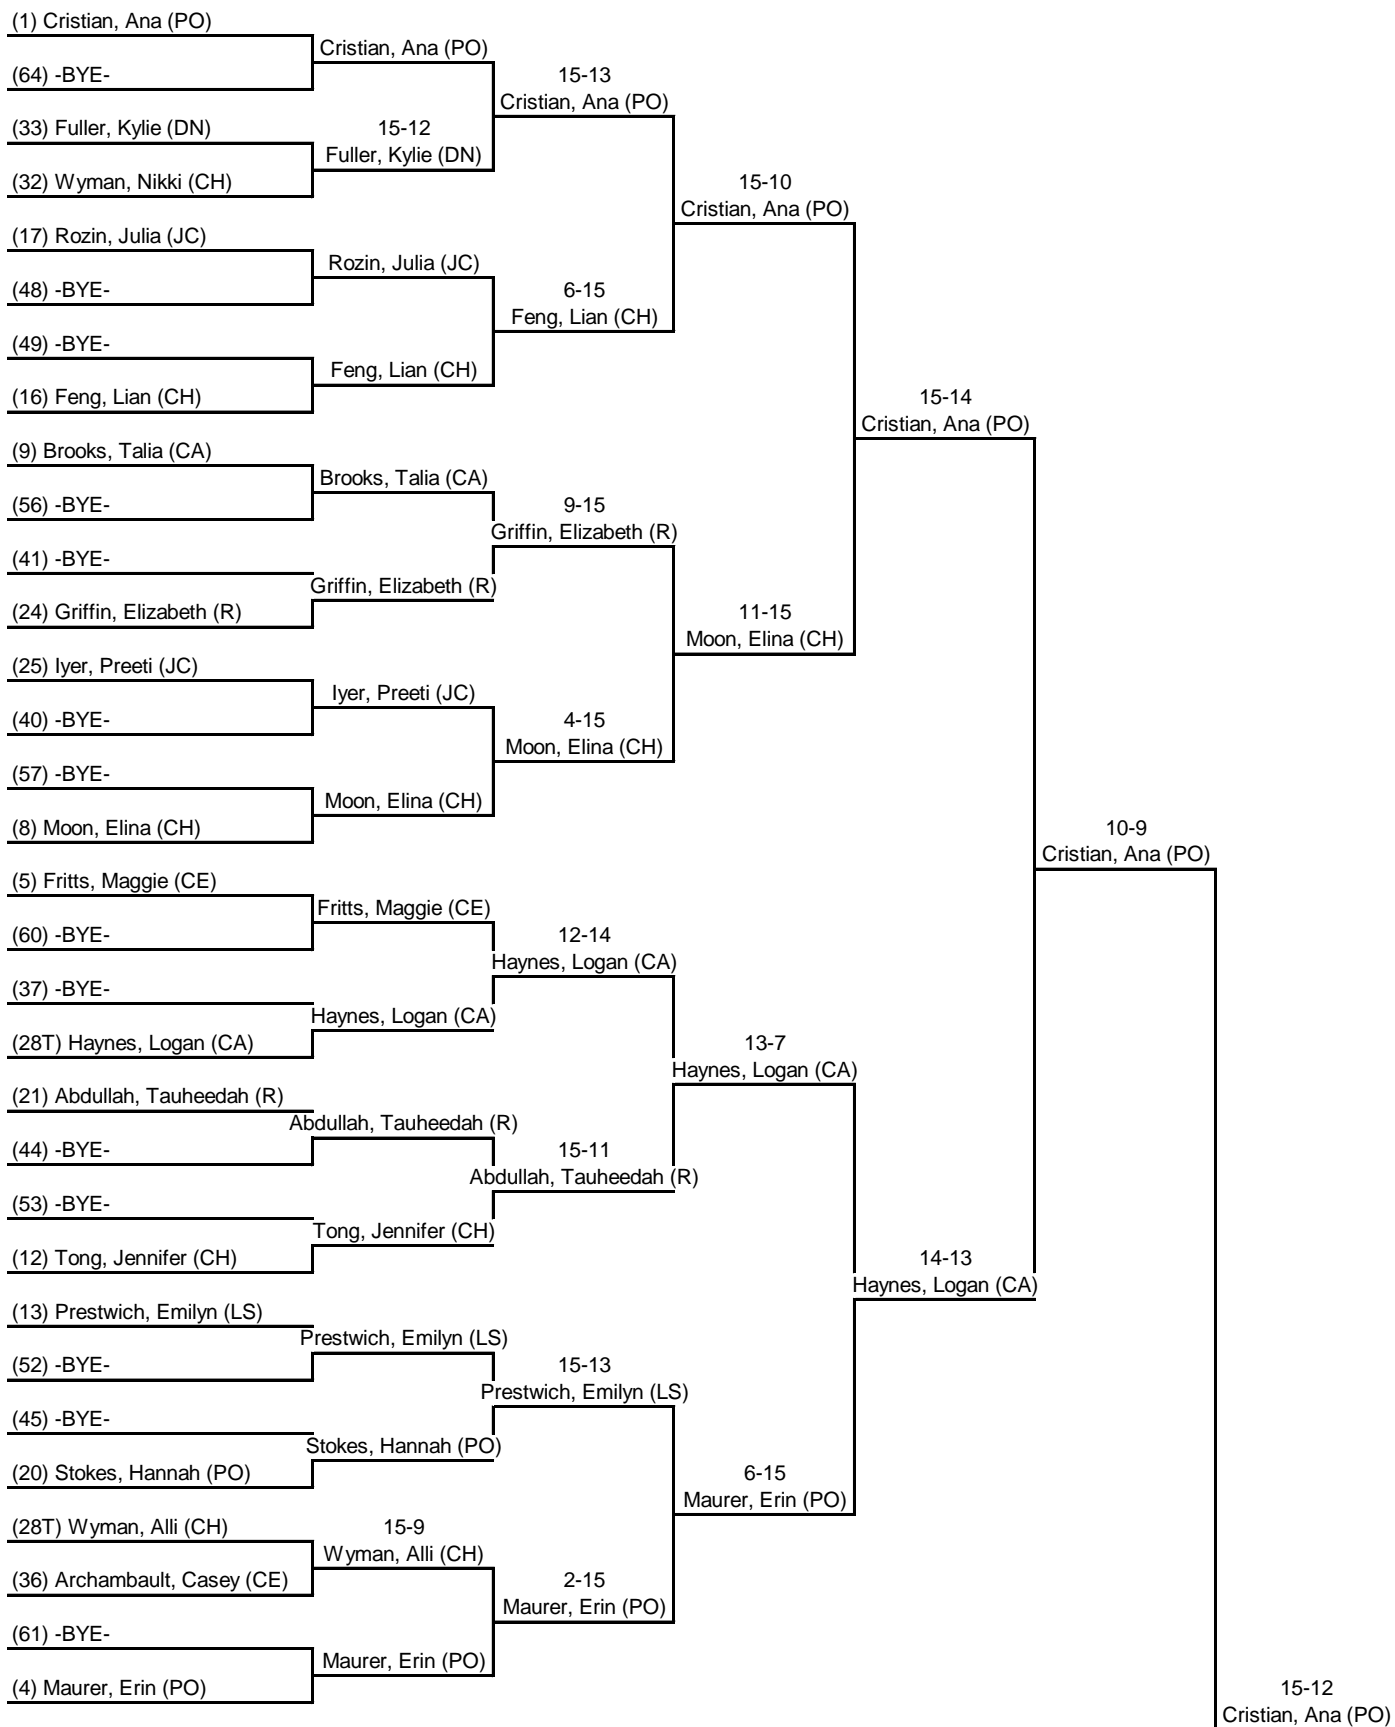

Round 2: Direct Elimination

7 Mar 2015 Pope: Women's Epee - DE 12:17 PM-3:43 PM

Table of 64	Table of 32	Table of 16	Table of 8	Semi-final	Final
Ended at: 12:53 PM	1:26 PM	2:06 PM	2:38 PM	3:07 PM	3:43 PM