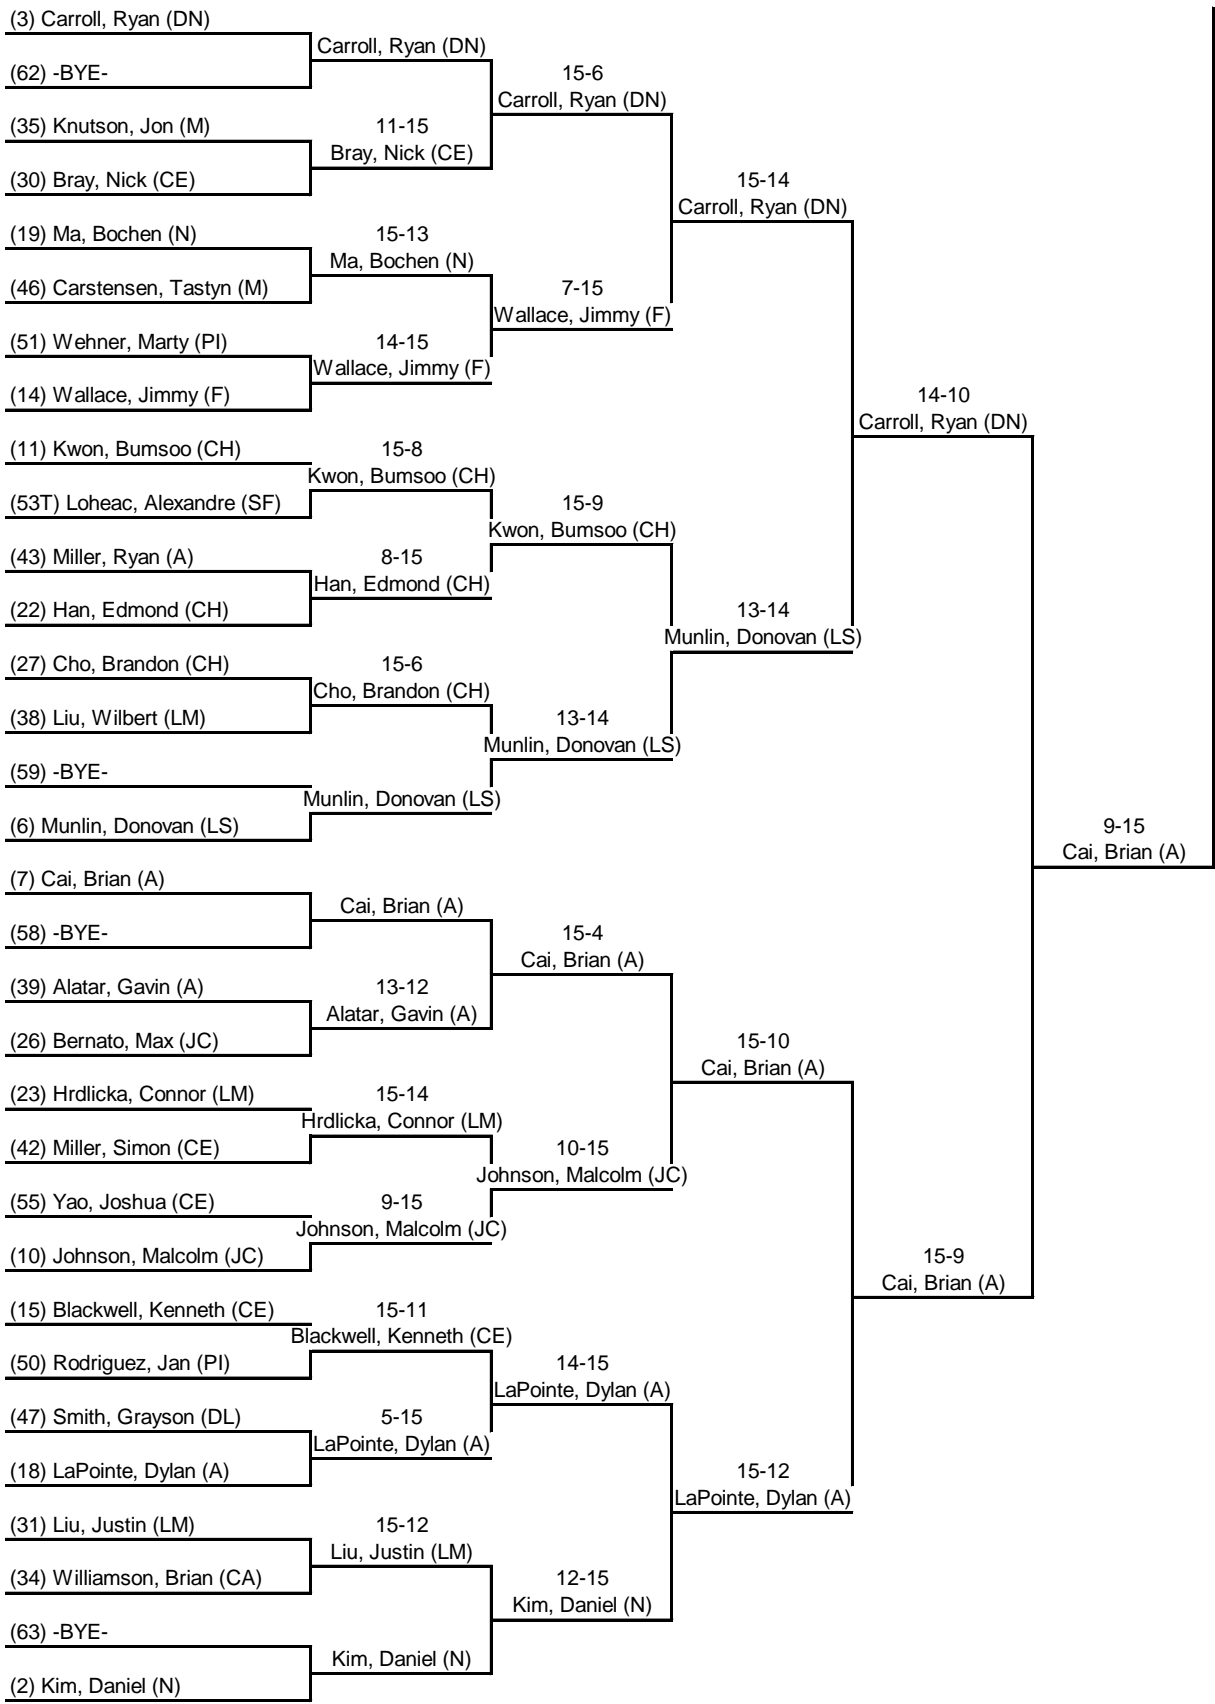

Round 2: Direct Elimination

7 Mar 2015 Pope: Men's Epee - DE 10:52 AM-3:29 PM

Table of 64	Table of 32	Table of 16	Table of 8	Semi-final	Final
Ended at: 12:23 PM	1:21 PM	2:11 PM	2:32 PM	2:56 PM	3:26 PM