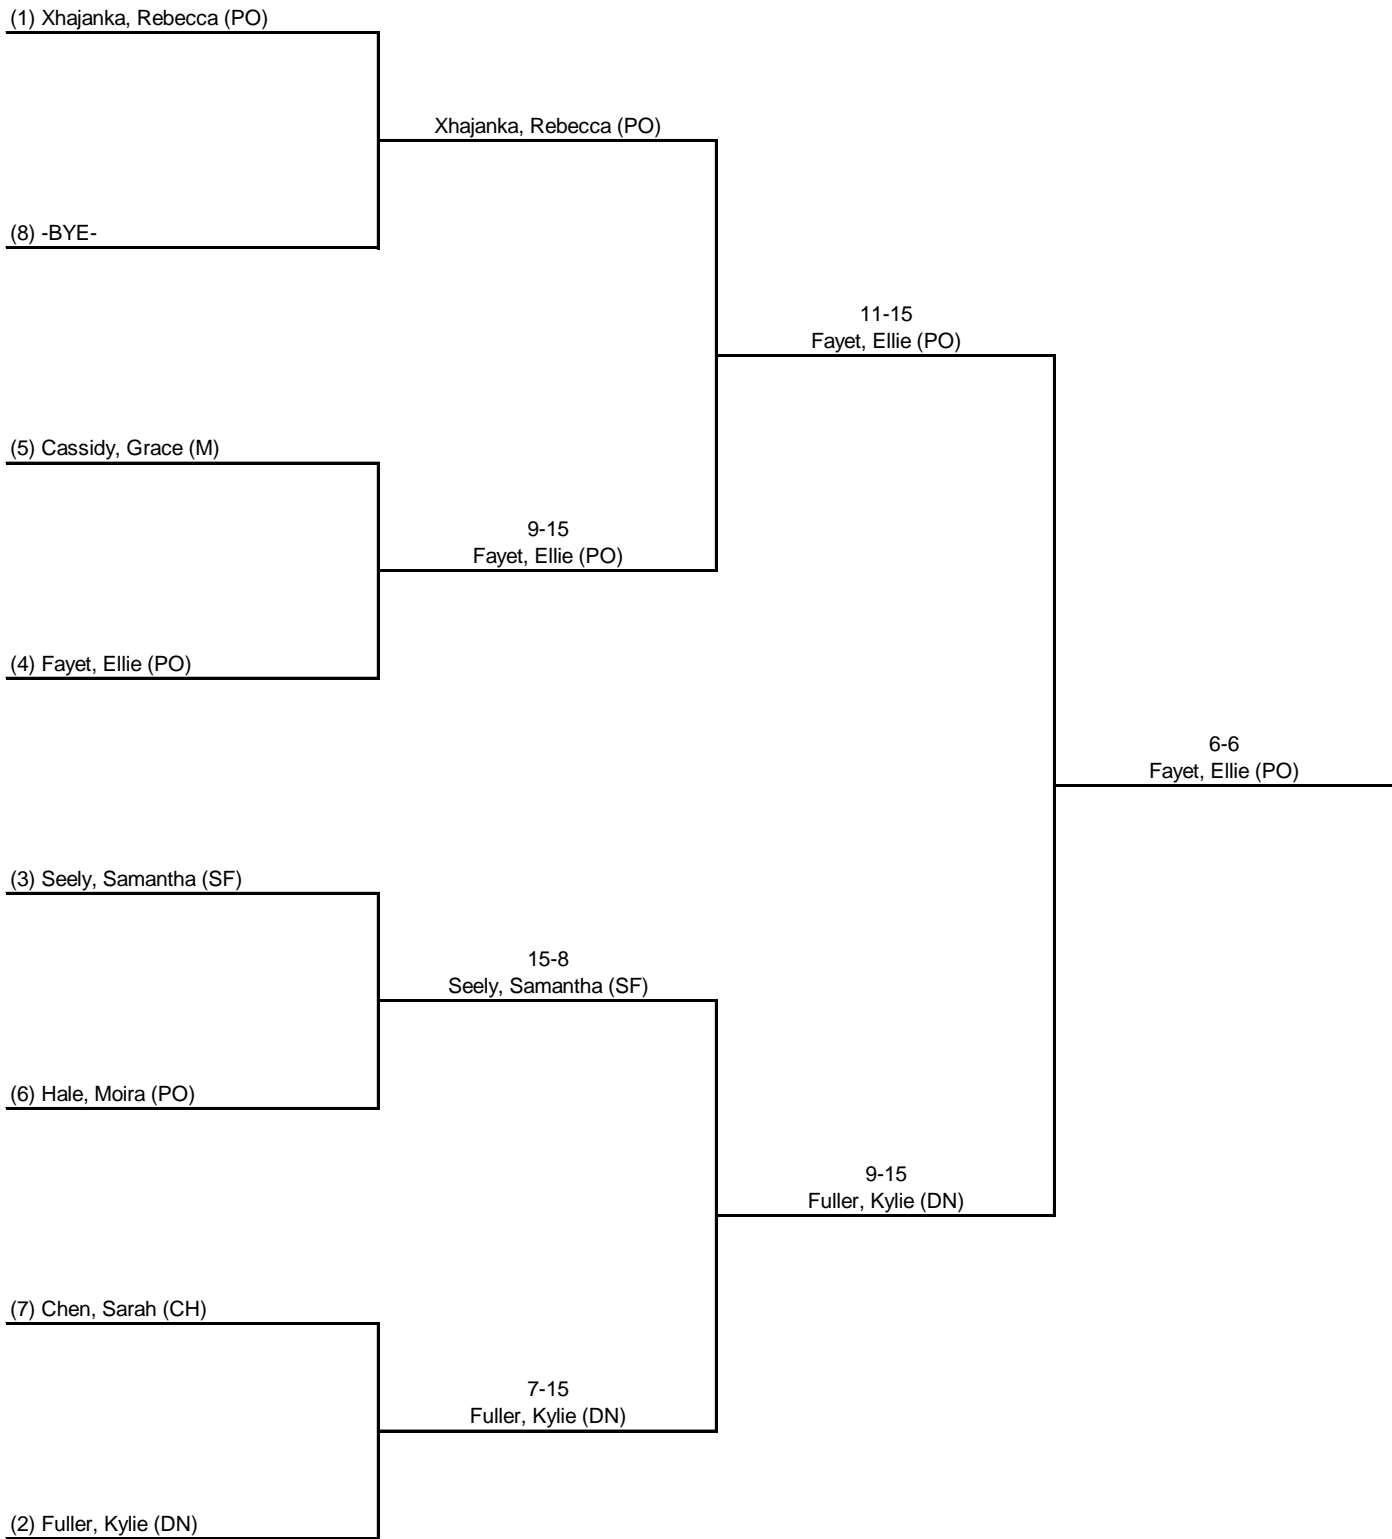

Round 2: Direct Elimination 21 Mar 2015 Roswell: Sophomore Women's Epee - DE 10:49 AM-1:44 PM

Table of 8	Semi-final	Final
Ended at: 11:33 AM	12:05 PM	12:52 PM