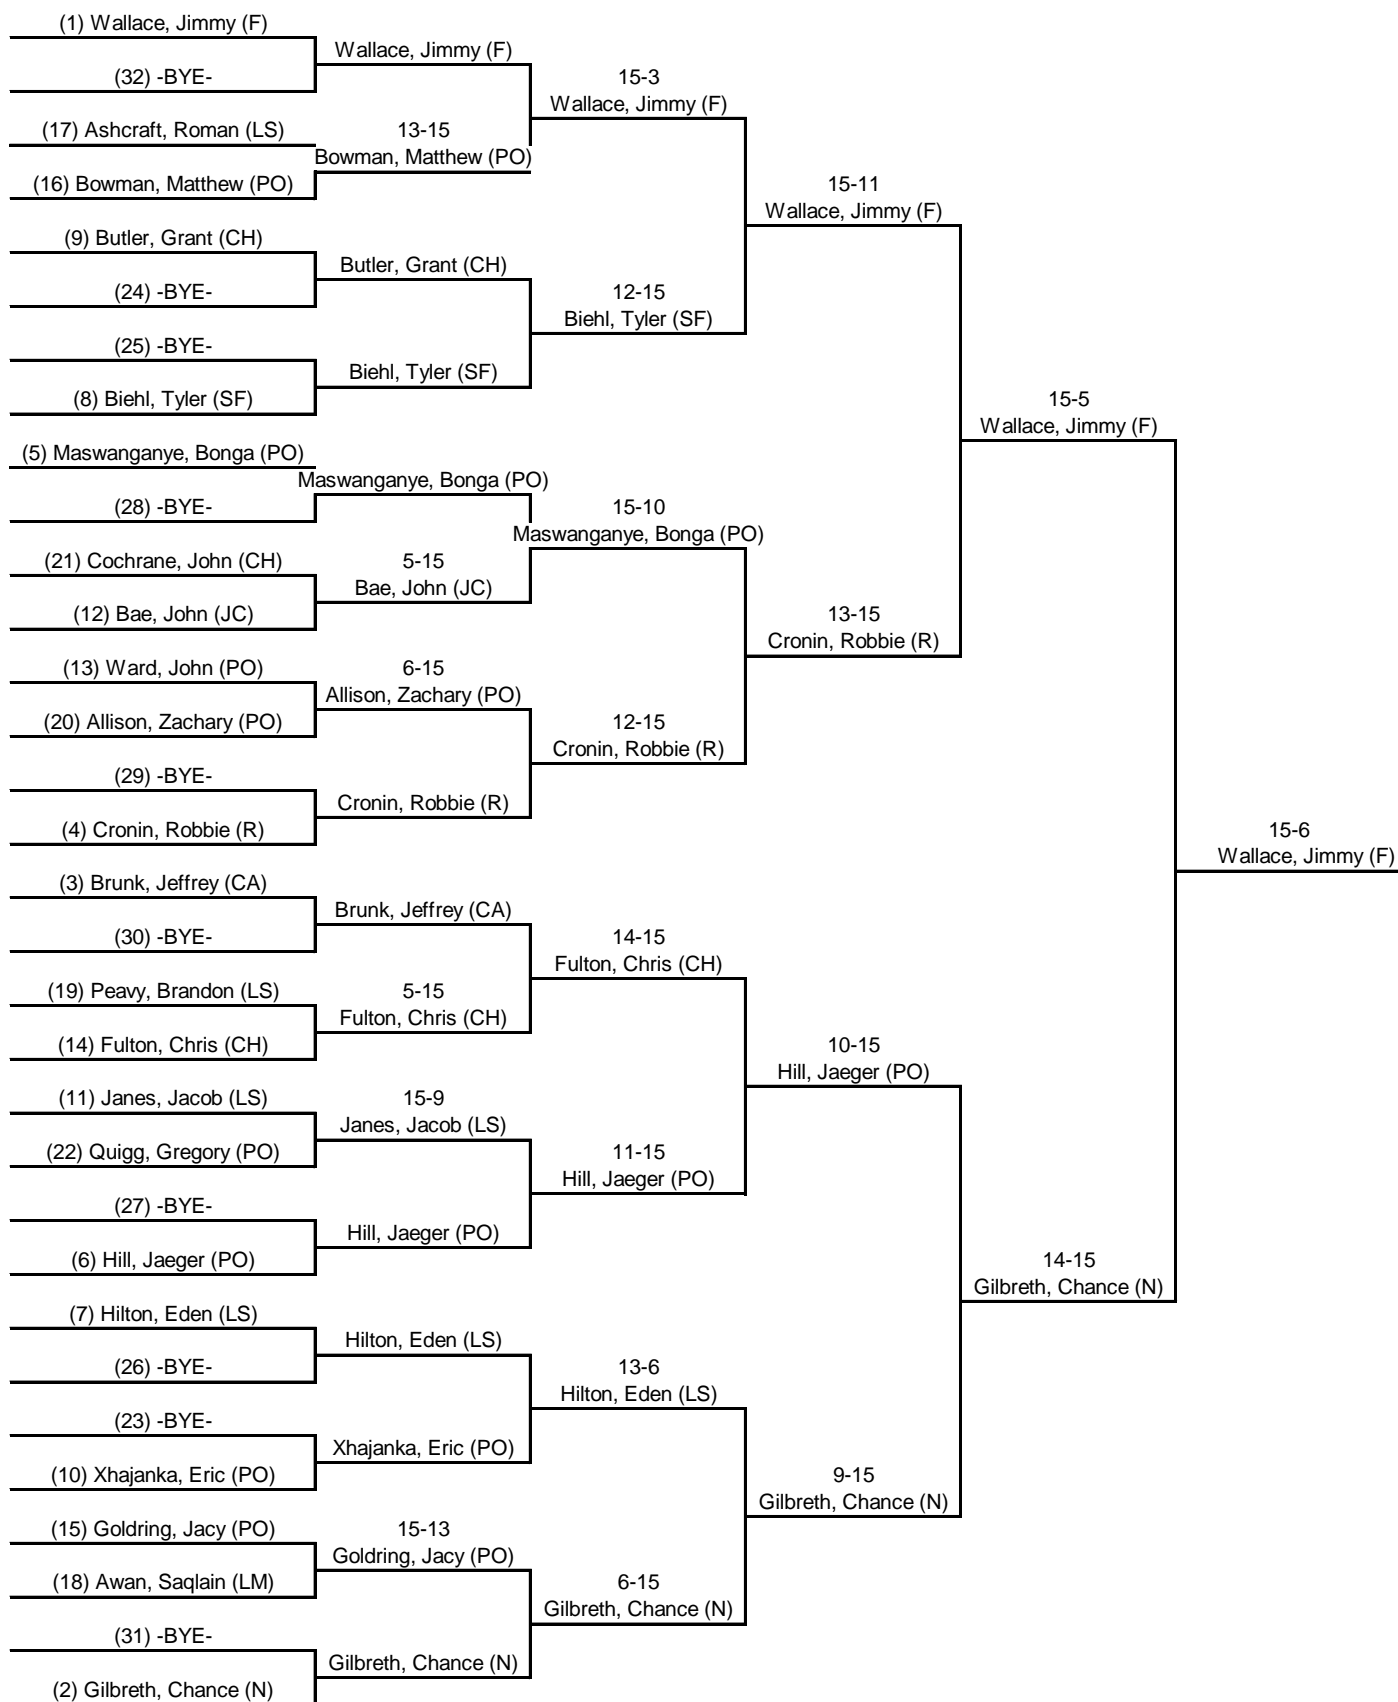

Round 2: Direct Elimination

21 Mar 2015 Roswell: Sophomore Men's Epee - DE 10:23 AM-1:30 PM

Table of 32	Table of 16	Table of 8	Semi-final	Final
Ended at: 11:13 AM	11:51 AM	12:29 PM	12:53 PM	1:16 PM