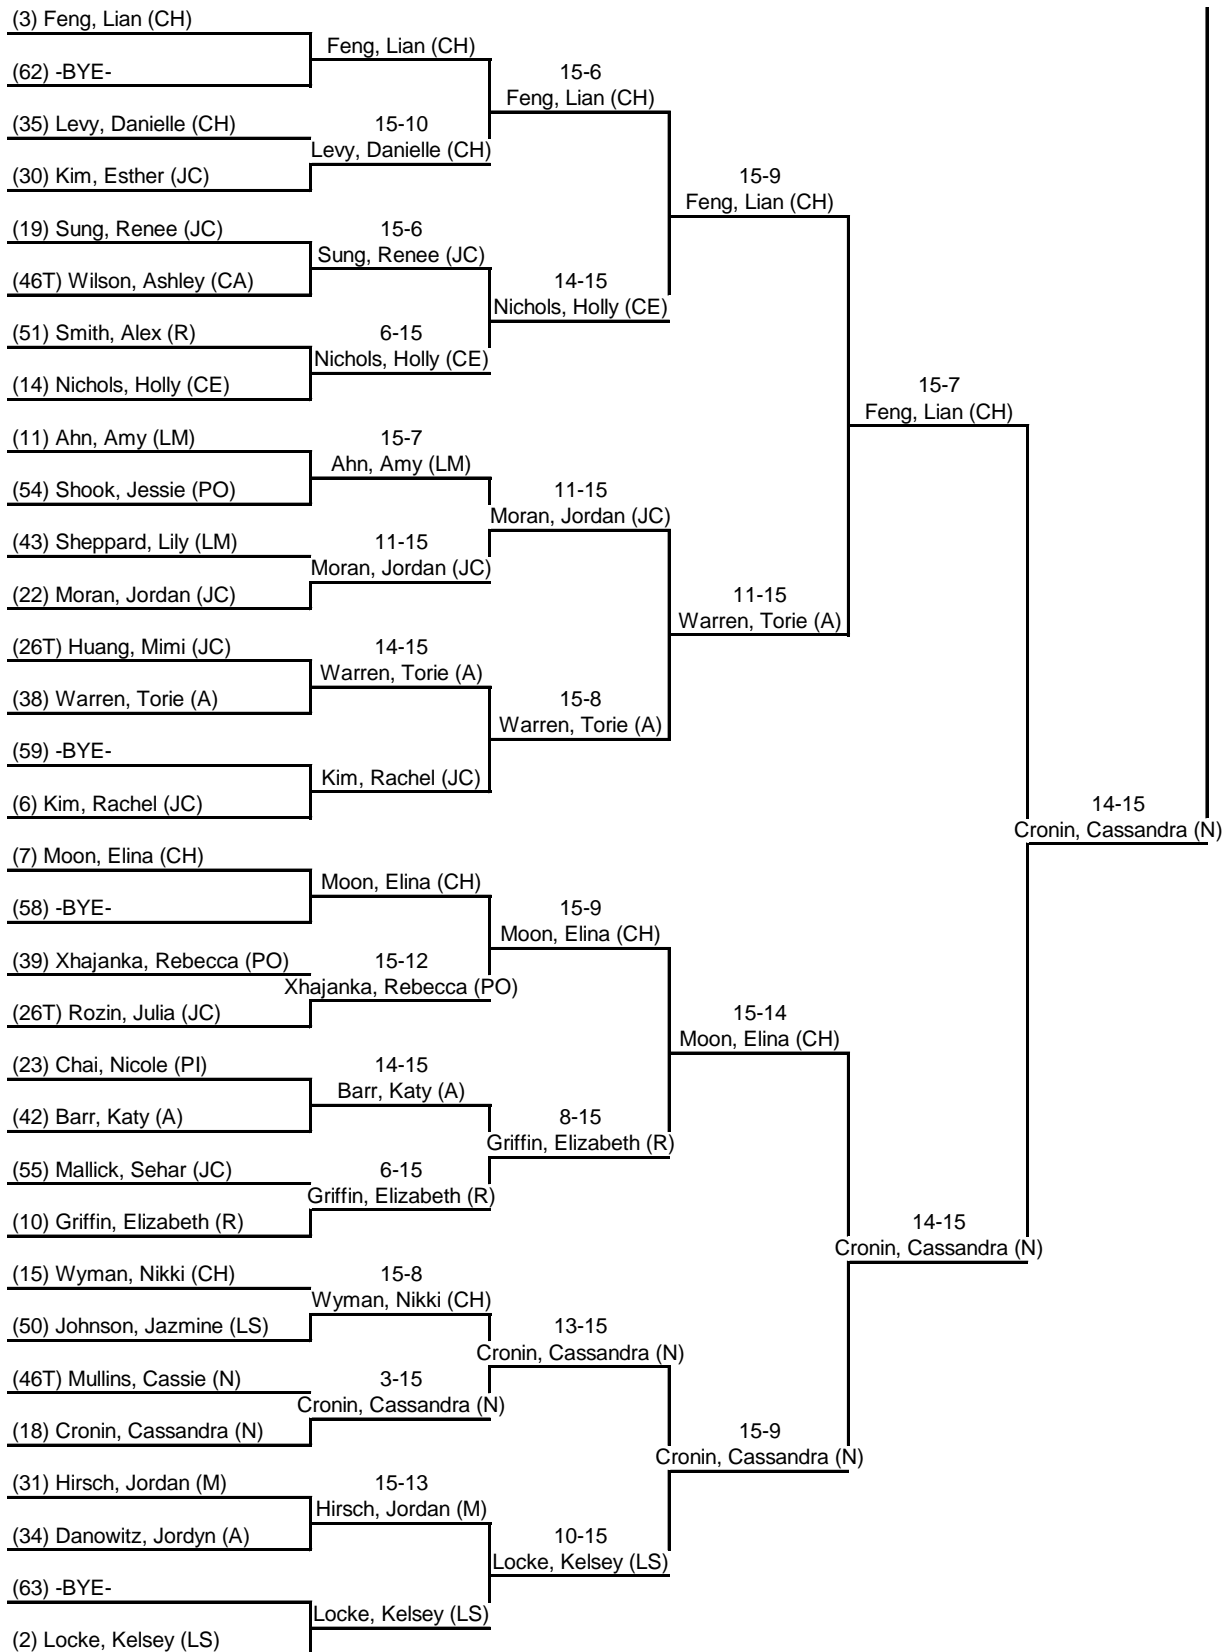

Round 2: Direct Elimination

6 Sep 2014 Roswell: Women's Epee - DE 11:53 AM-3:50 PM

Table of 64	Table of 32	Table of 16	Table of 8	Semi-final	Final
Ended at: 1:22 PM	1:59 PM	2:28 PM	2:47 PM	3:07 PM	3:49 PM