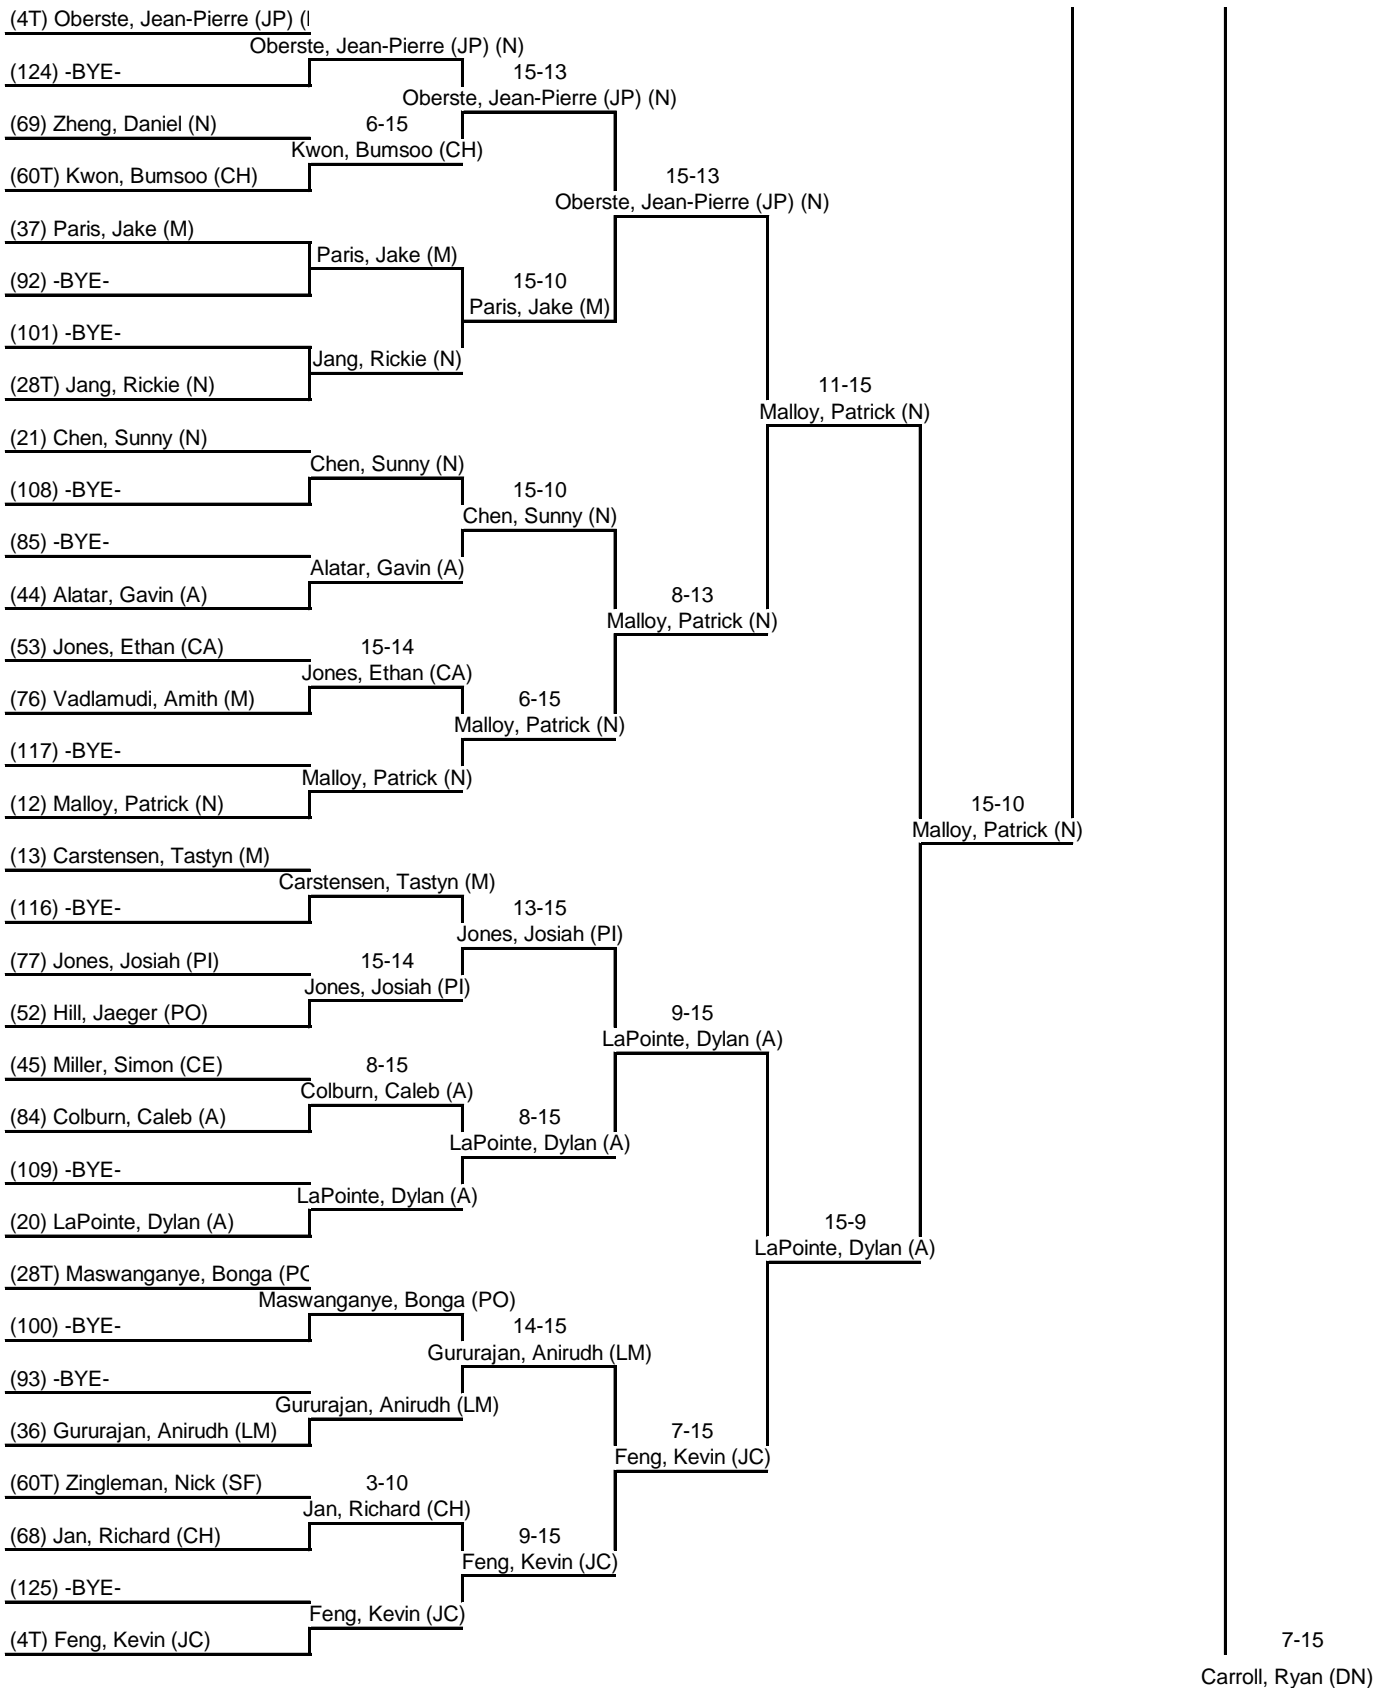

Round 2: Direct Elimination 6 Sep 2014 Roswell: Men's Epee - DE 10:54 AM-4:07 PM

Table of 128	Table of 64	Table of 32	Table of 16	Table of 8	Semi-final	Final
Ended at: 12:26 PM	1:49 PM	2:12 PM	2:47 PM	3:10 PM	3:38 PM	4:06 PM