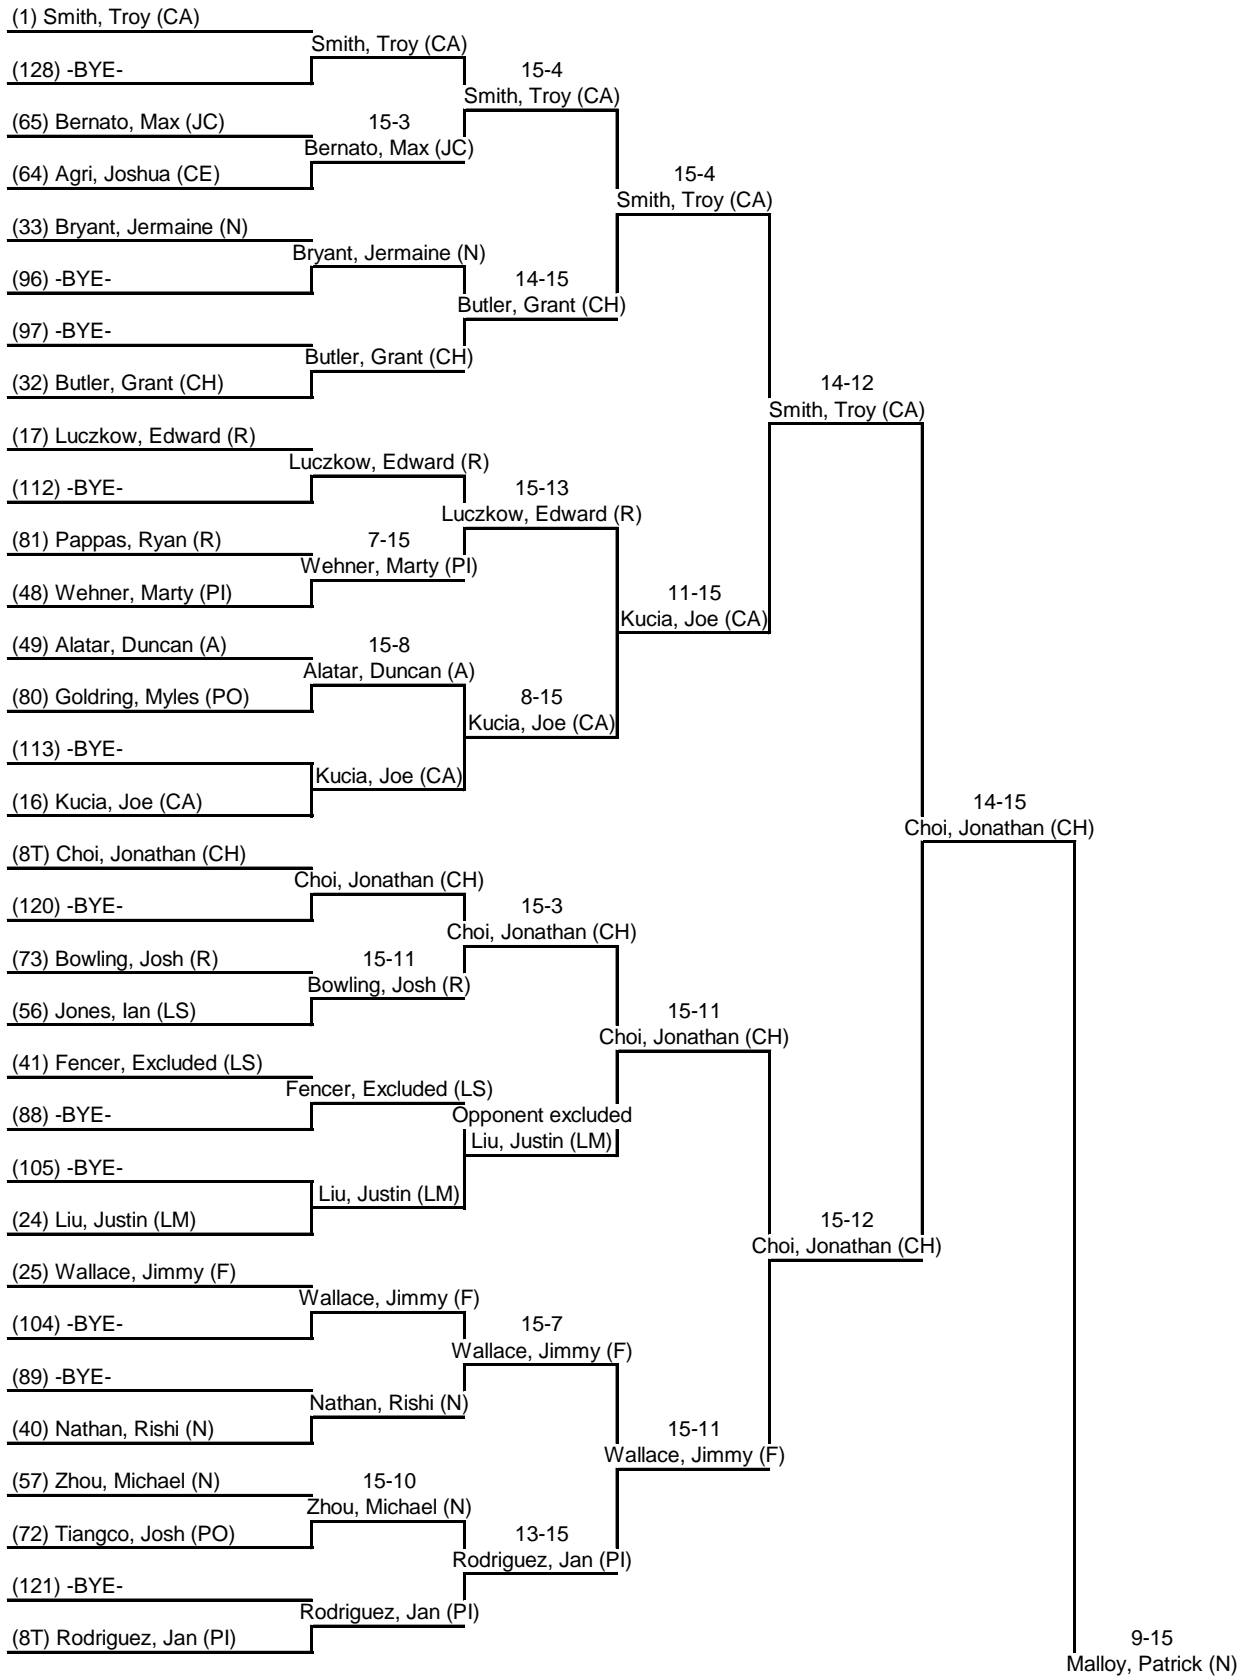

Round 2: Direct Elimination 6 Sep 2014 Roswell: Men's Epee - DE 10:54 AM-4:07 PM

Table of 128	Table of 64	Table of 32	Table of 16	Table of 8	Semi-final	Final
Ended at: 12:26 PM	1:49 PM	2:12 PM	2:47 PM	3:10 PM	3:38 PM	4:06 PM