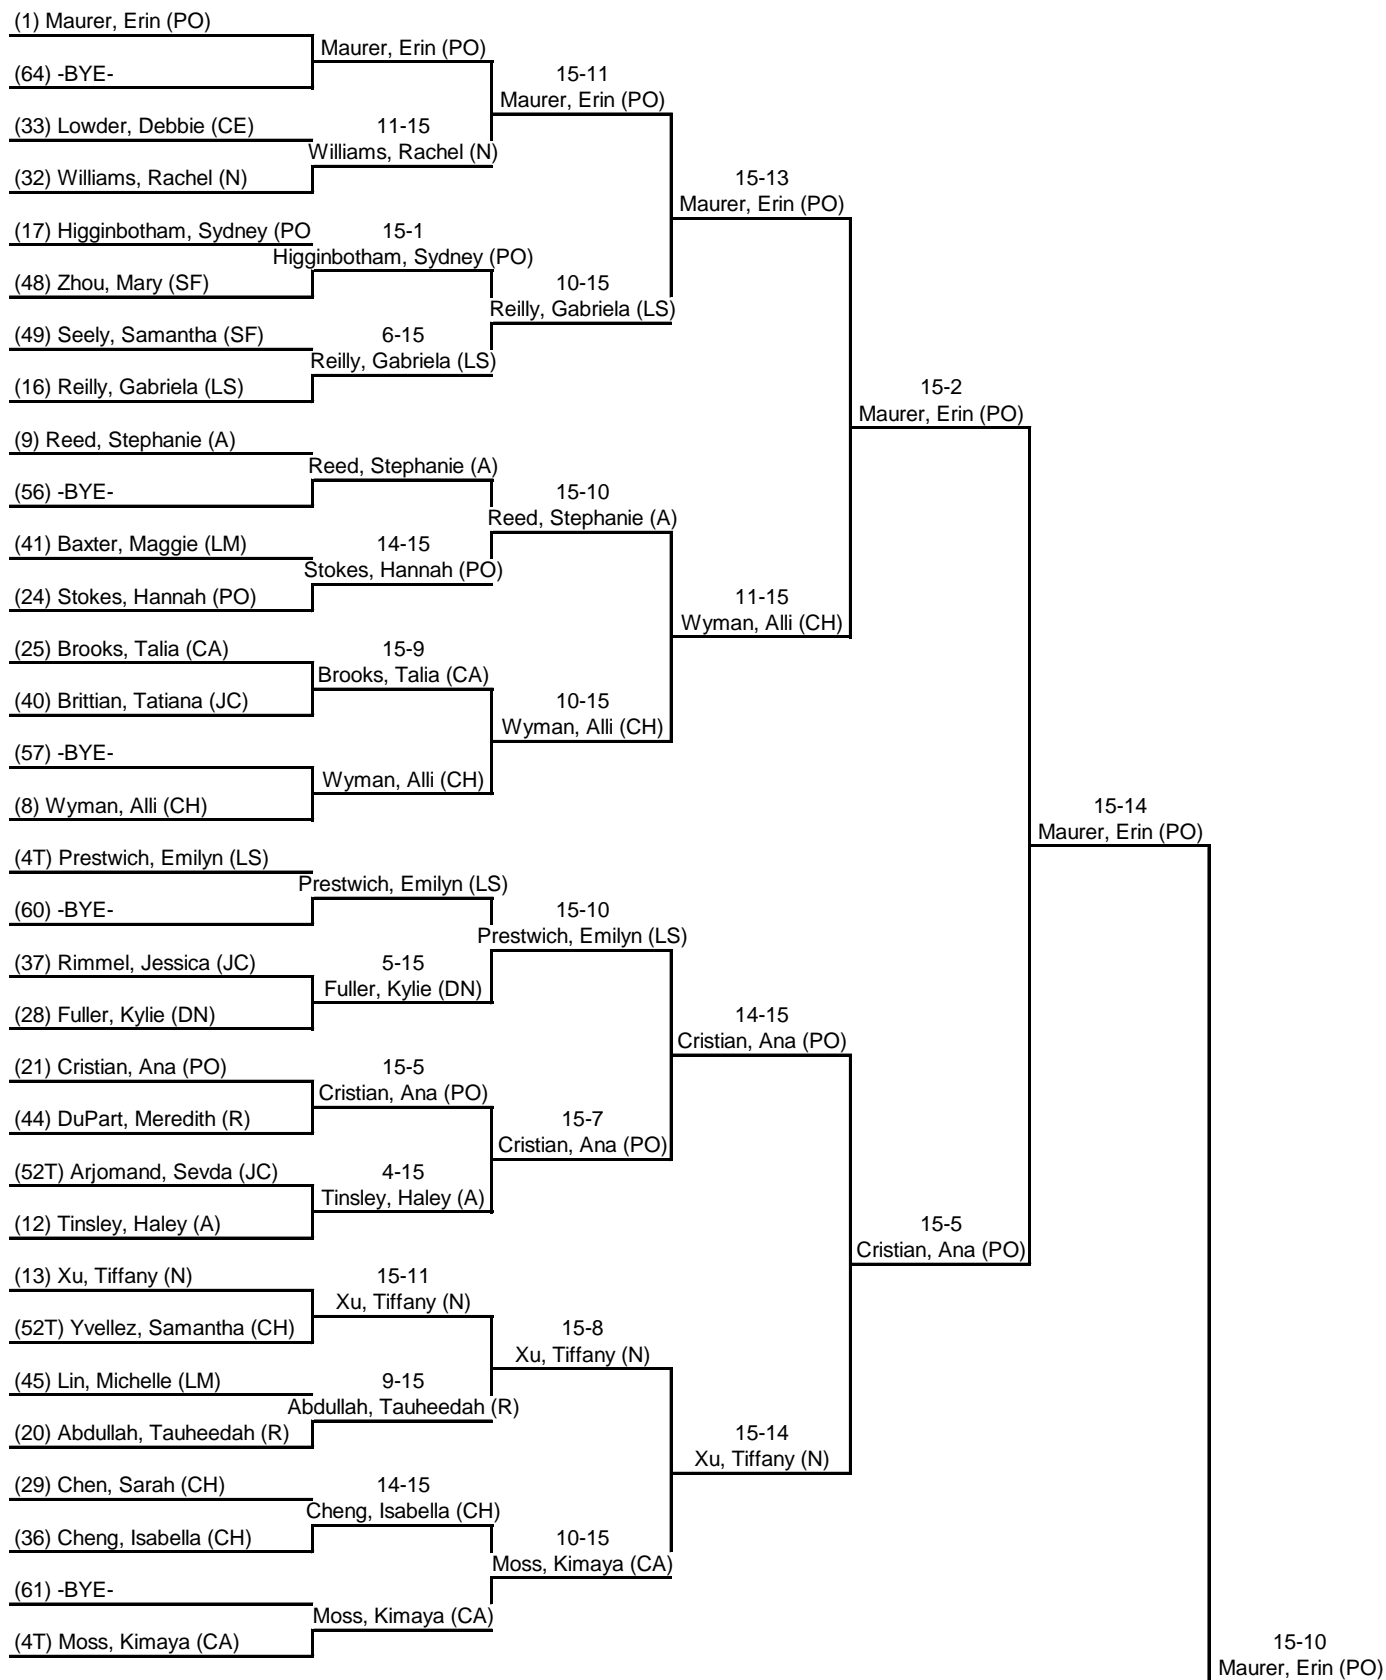

Round 2: Direct Elimination

6 Sep 2014 Roswell: Women's Epee - DE 11:53 AM-3:50 PM

Table of 64	Table of 32	Table of 16	Table of 8	Semi-final	Final
Ended at: 1:22 PM	1:59 PM	2:28 PM	2:47 PM	3:07 PM	3:49 PM