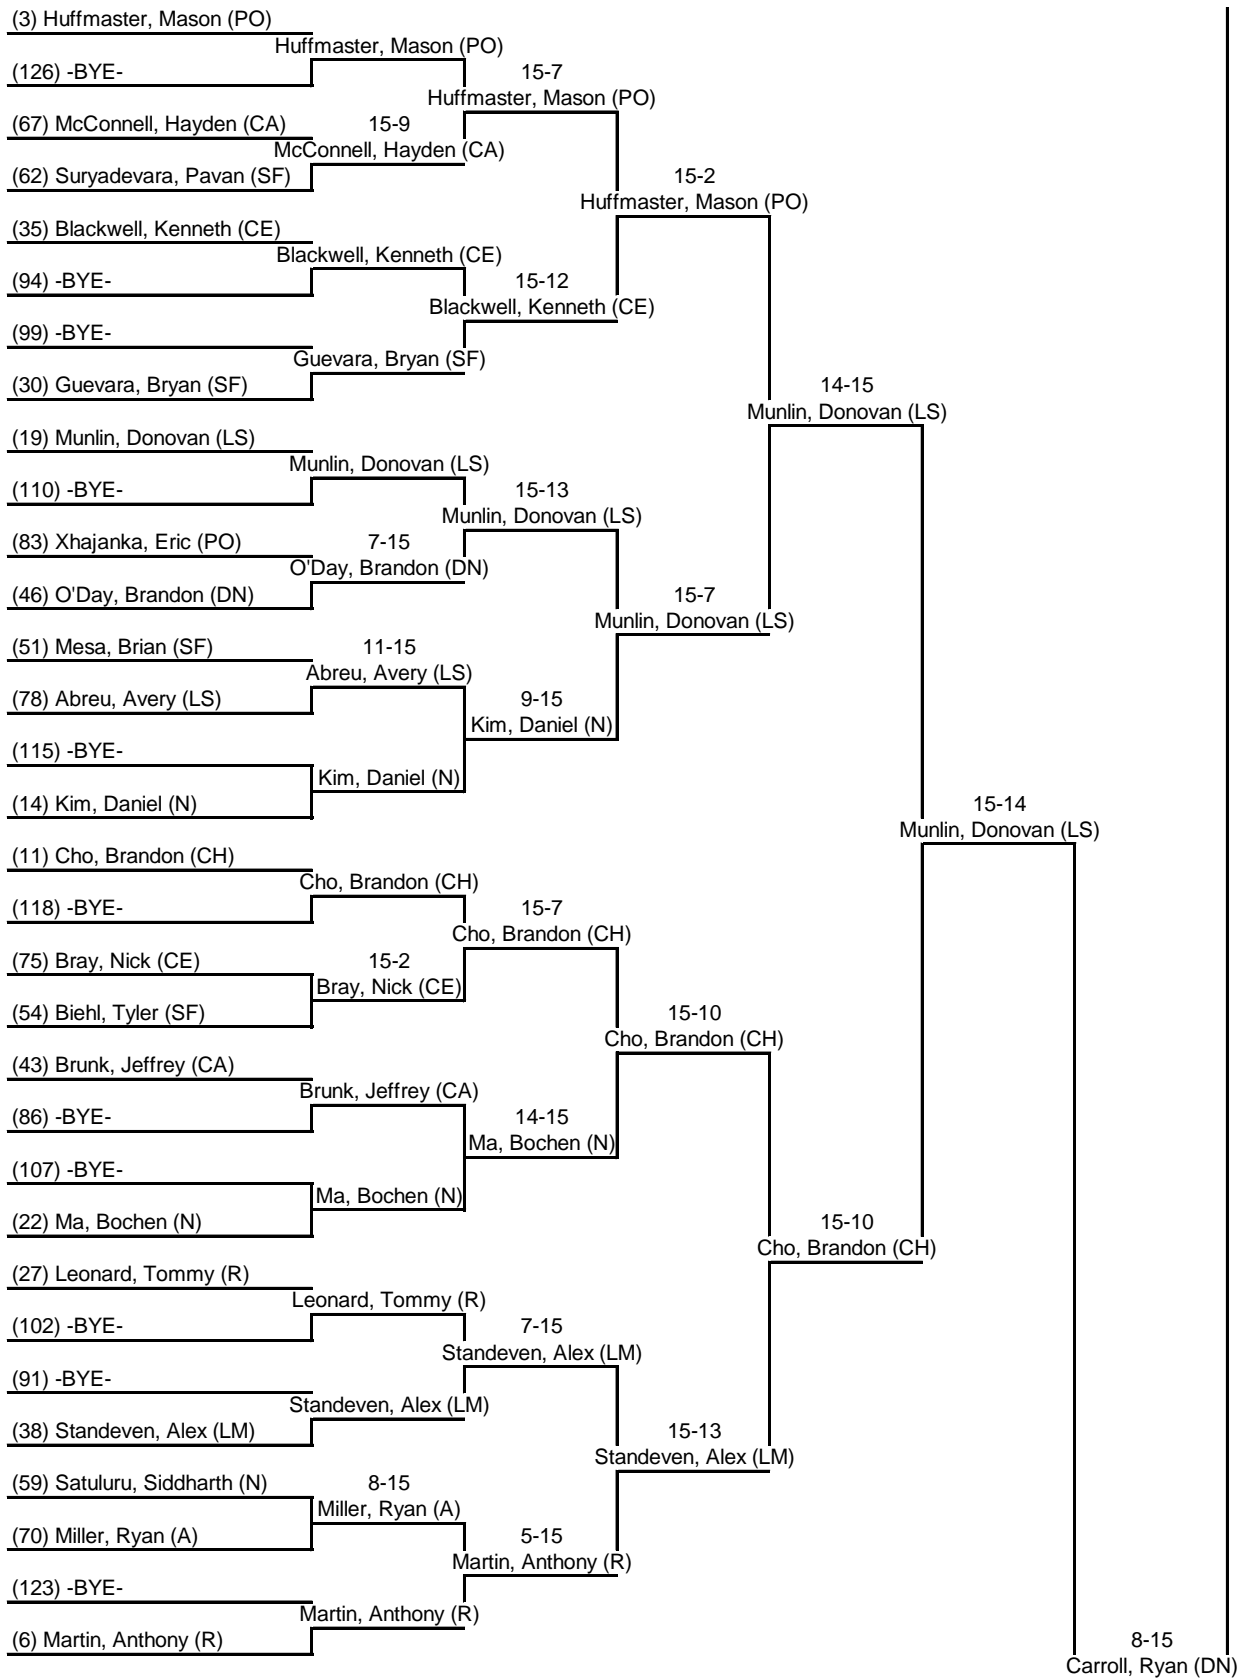

Round 2: Direct Elimination 6 Sep 2014 Roswell: Men's Epee - DE 10:54 AM-4:07 PM

Table of 128	Table of 64	Table of 32	Table of 16	Table of 8	Semi-final	Final
Ended at: 12:26 PM	1:49 PM	2:12 PM	2:47 PM	3:10 PM	3:38 PM	4:06 PM