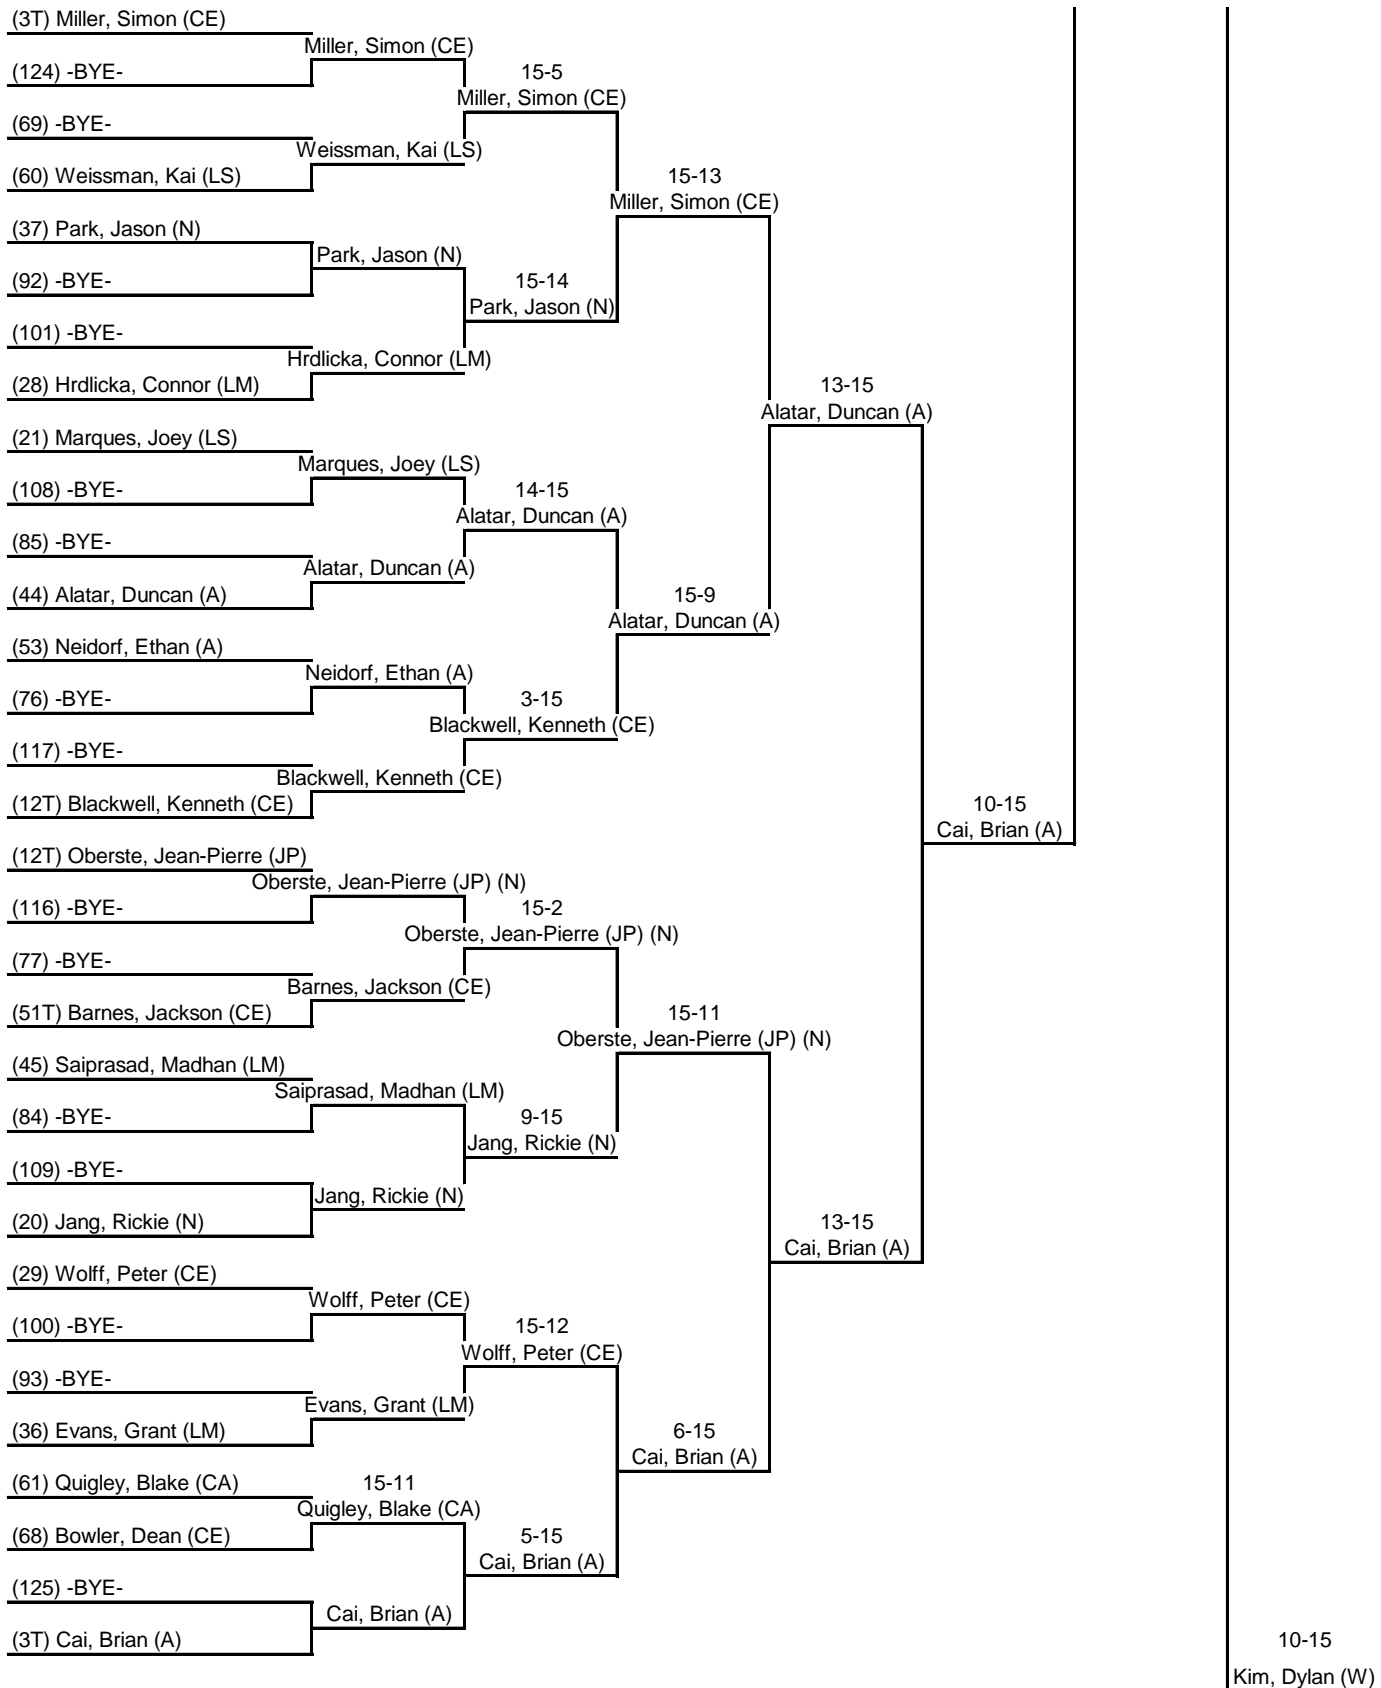

Round 2: Direct Elimination 1 Nov 2014 Centennial: Men's Epee - DE 11:22 AM-3:04 PM

Table of 128	Table of 64	Table of 32	Table of 16	Table of 8	Semi-final	Final
Ended at: 12:06 PM	12:37 PM	1:16 PM	1:46 PM	2:11 PM	2:34 PM	3:03 PM