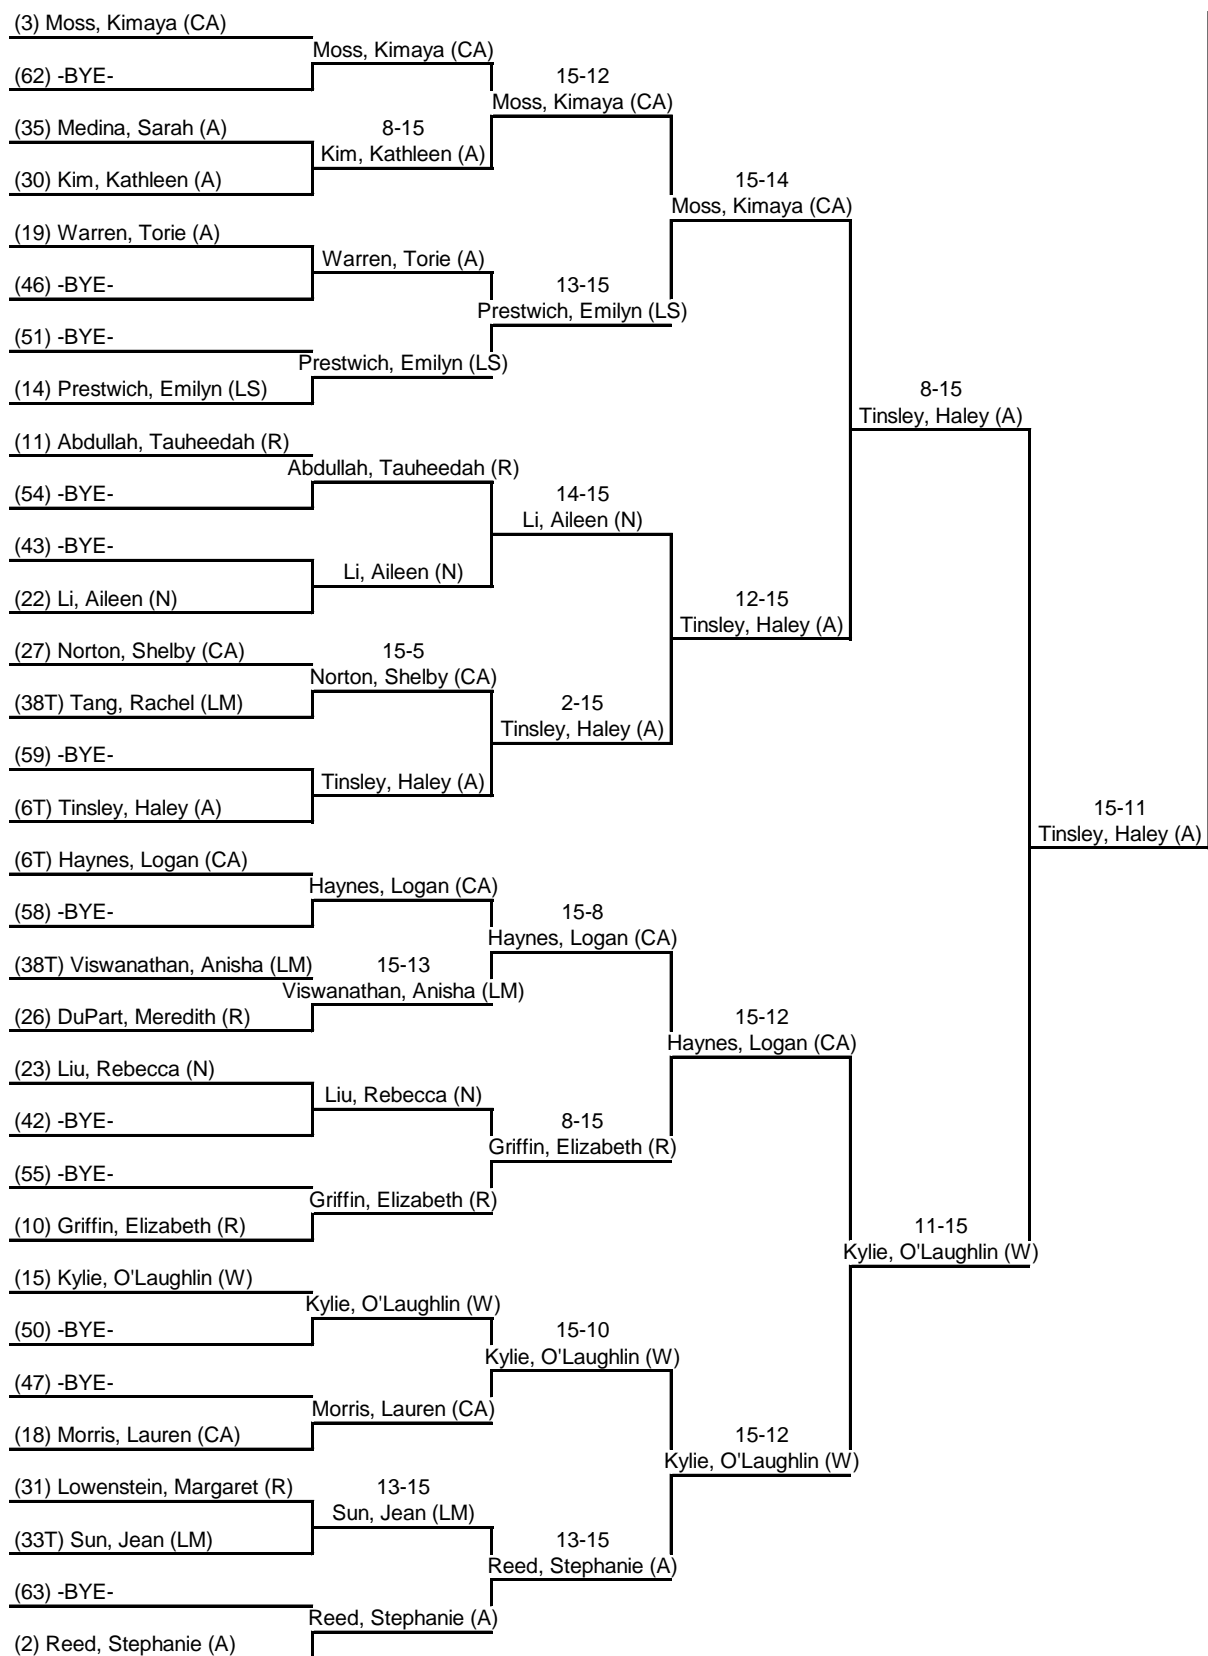

Round 2: Direct Elimination

1 Nov 2014 Centennial: Women's Epee - DE 11:55 AM-2:48 PM

Table of 64	Table of 32	Table of 16	Table of 8	Semi-final	Final
Ended at: 12:36 PM	1:07 PM	1:34 PM	1:58 PM	2:23 PM	2:47 PM