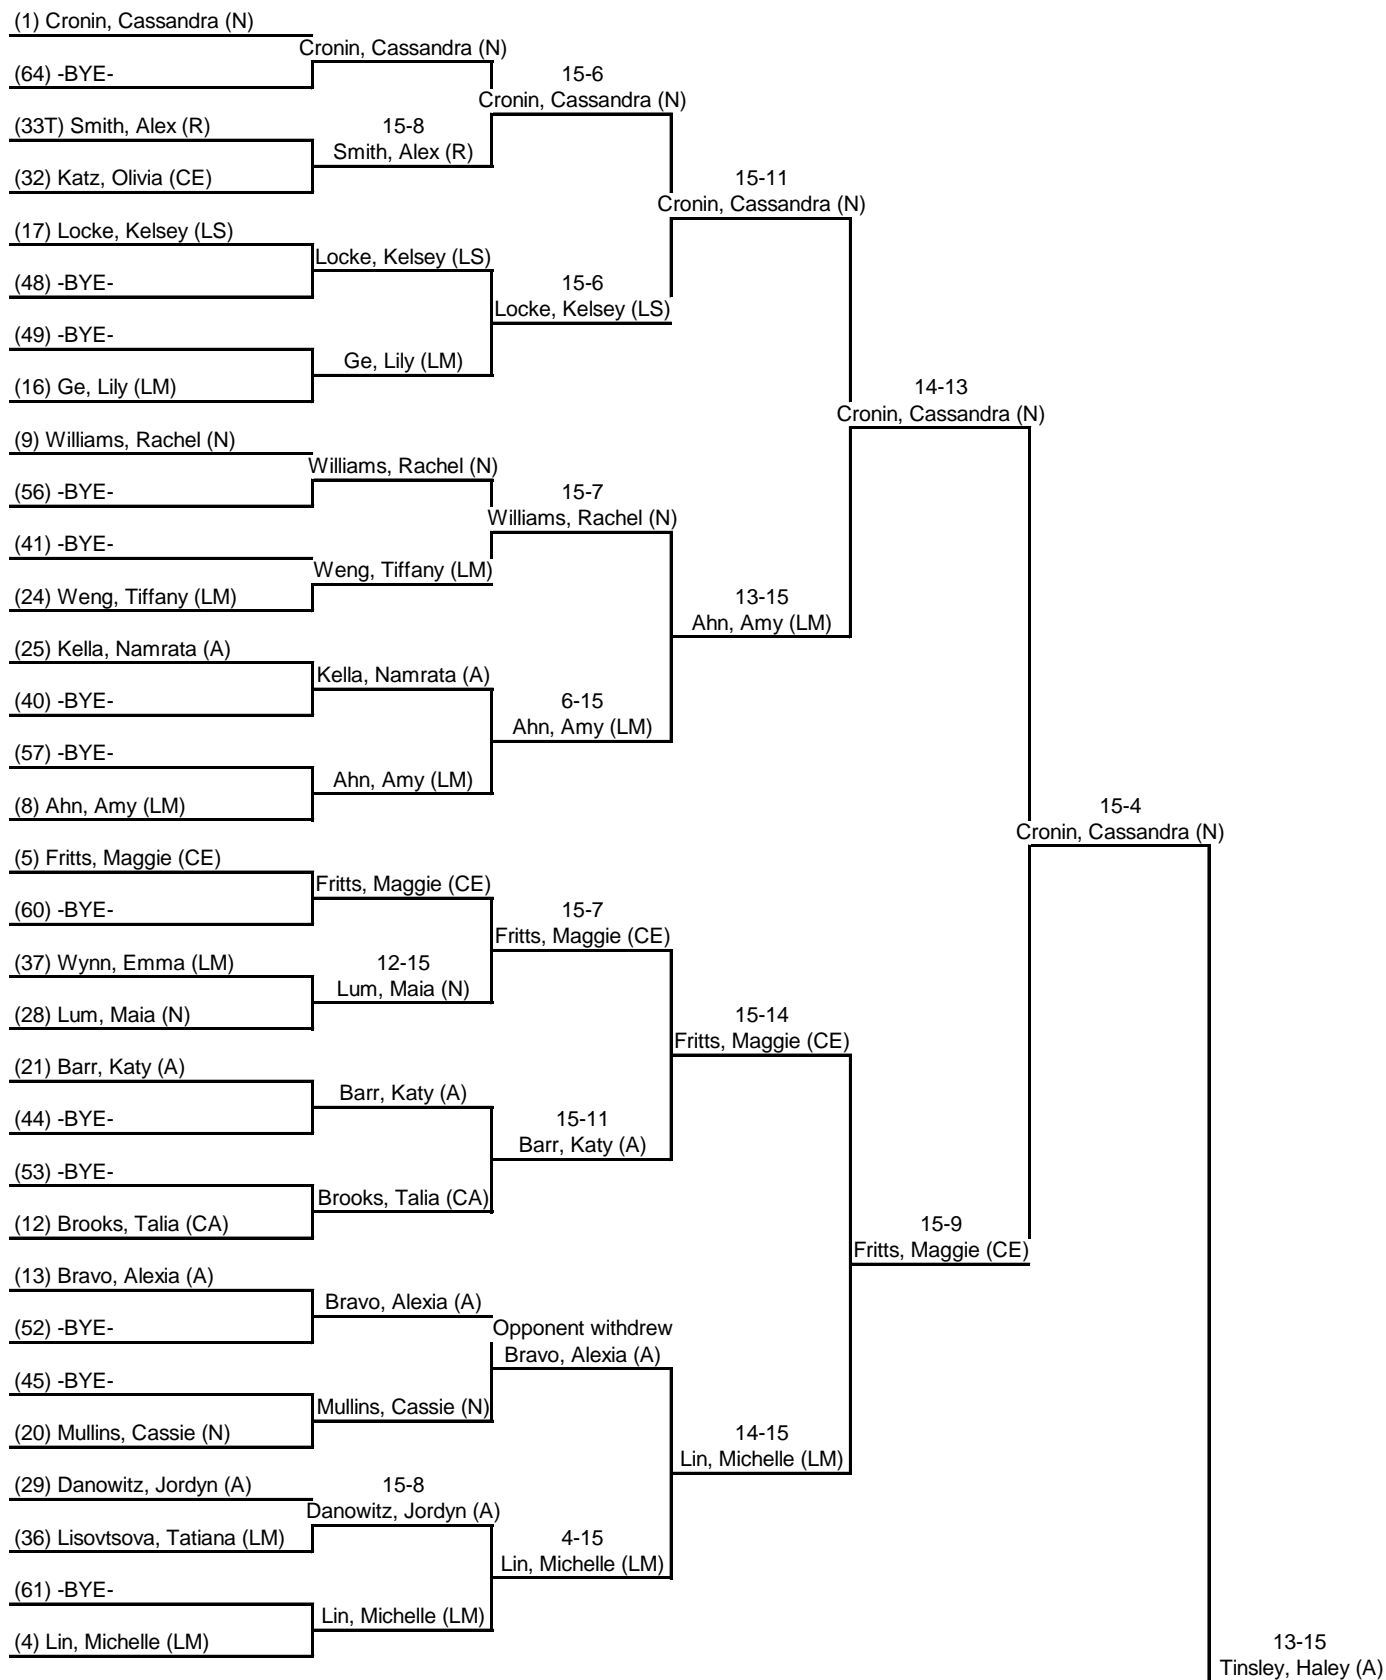

Round 2: Direct Elimination

1 Nov 2014 Centennial: Women's Epee - DE 11:55 AM-2:48 PM

Table of 64	Table of 32	Table of 16	Table of 8	Semi-final	Final
Ended at: 12:36 PM	1:07 PM	1:34 PM	1:58 PM	2:23 PM	2:47 PM