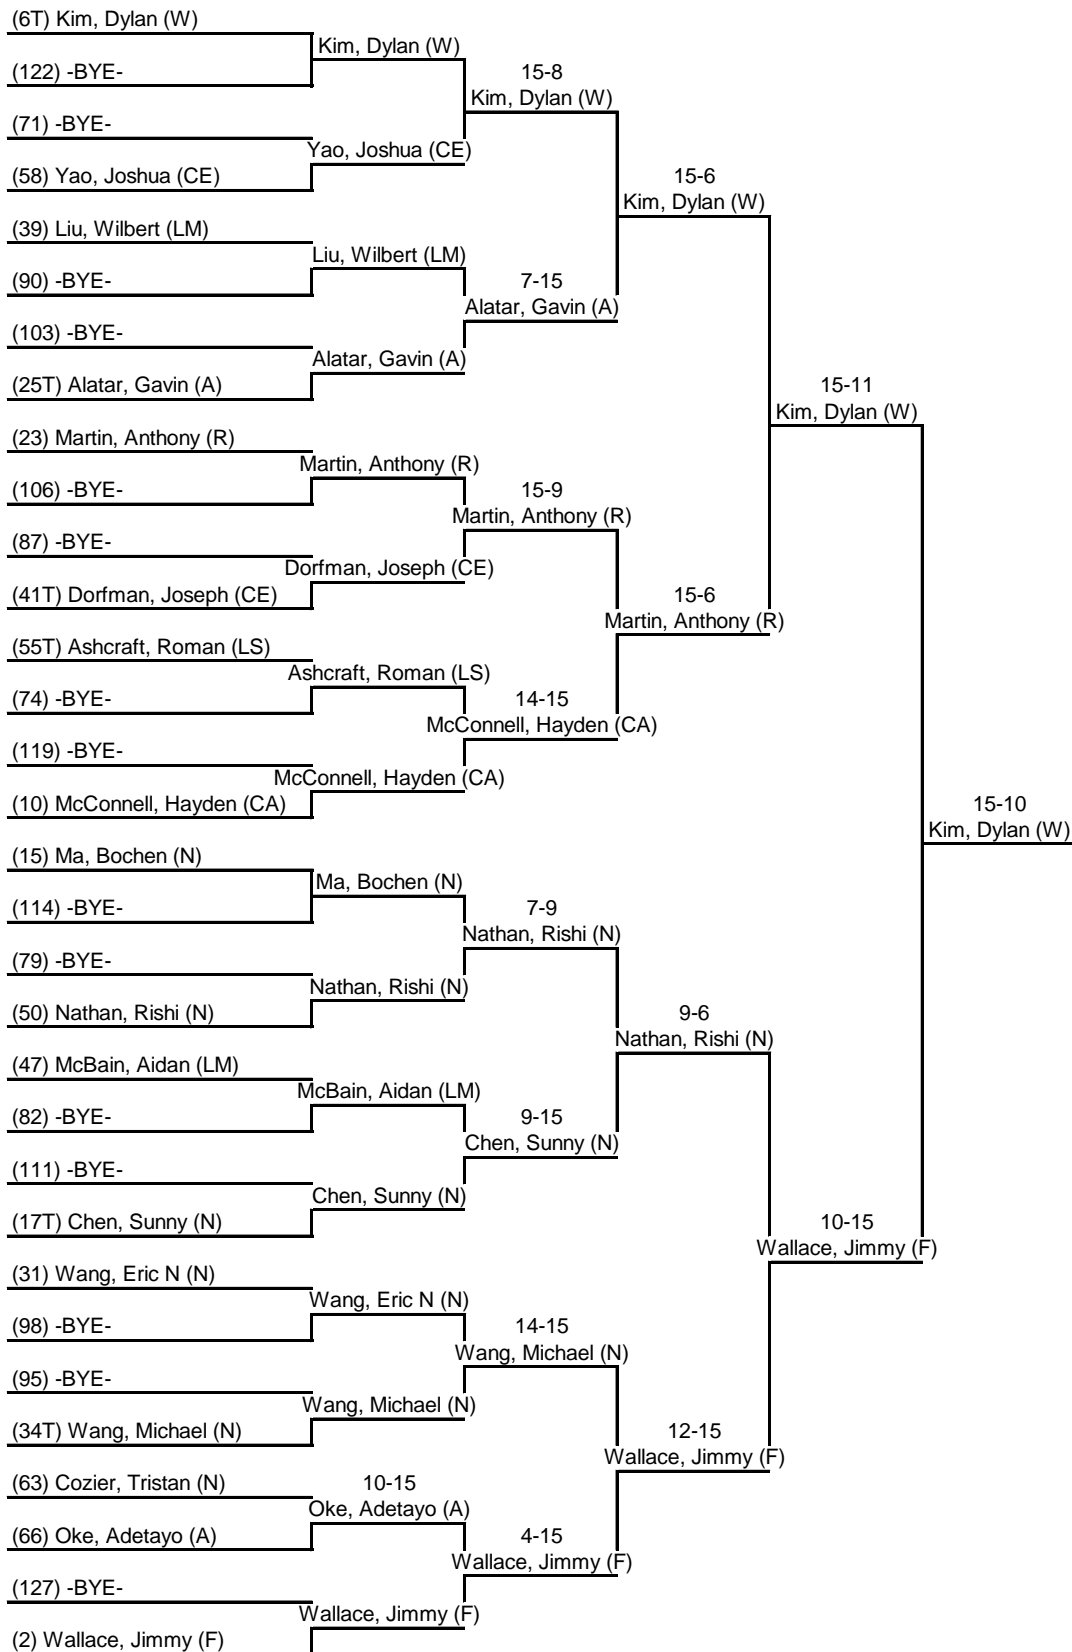

Round 2: Direct Elimination 1 Nov 2014 Centennial: Men's Epee - DE 11:22 AM-3:04 PM

Table of 128	Table of 64	Table of 32	Table of 16	Table of 8	Semi-final	Final
Ended at: 12:06 PM	12:37 PM	1:16 PM	1:46 PM	2:11 PM	2:34 PM	3:03 PM