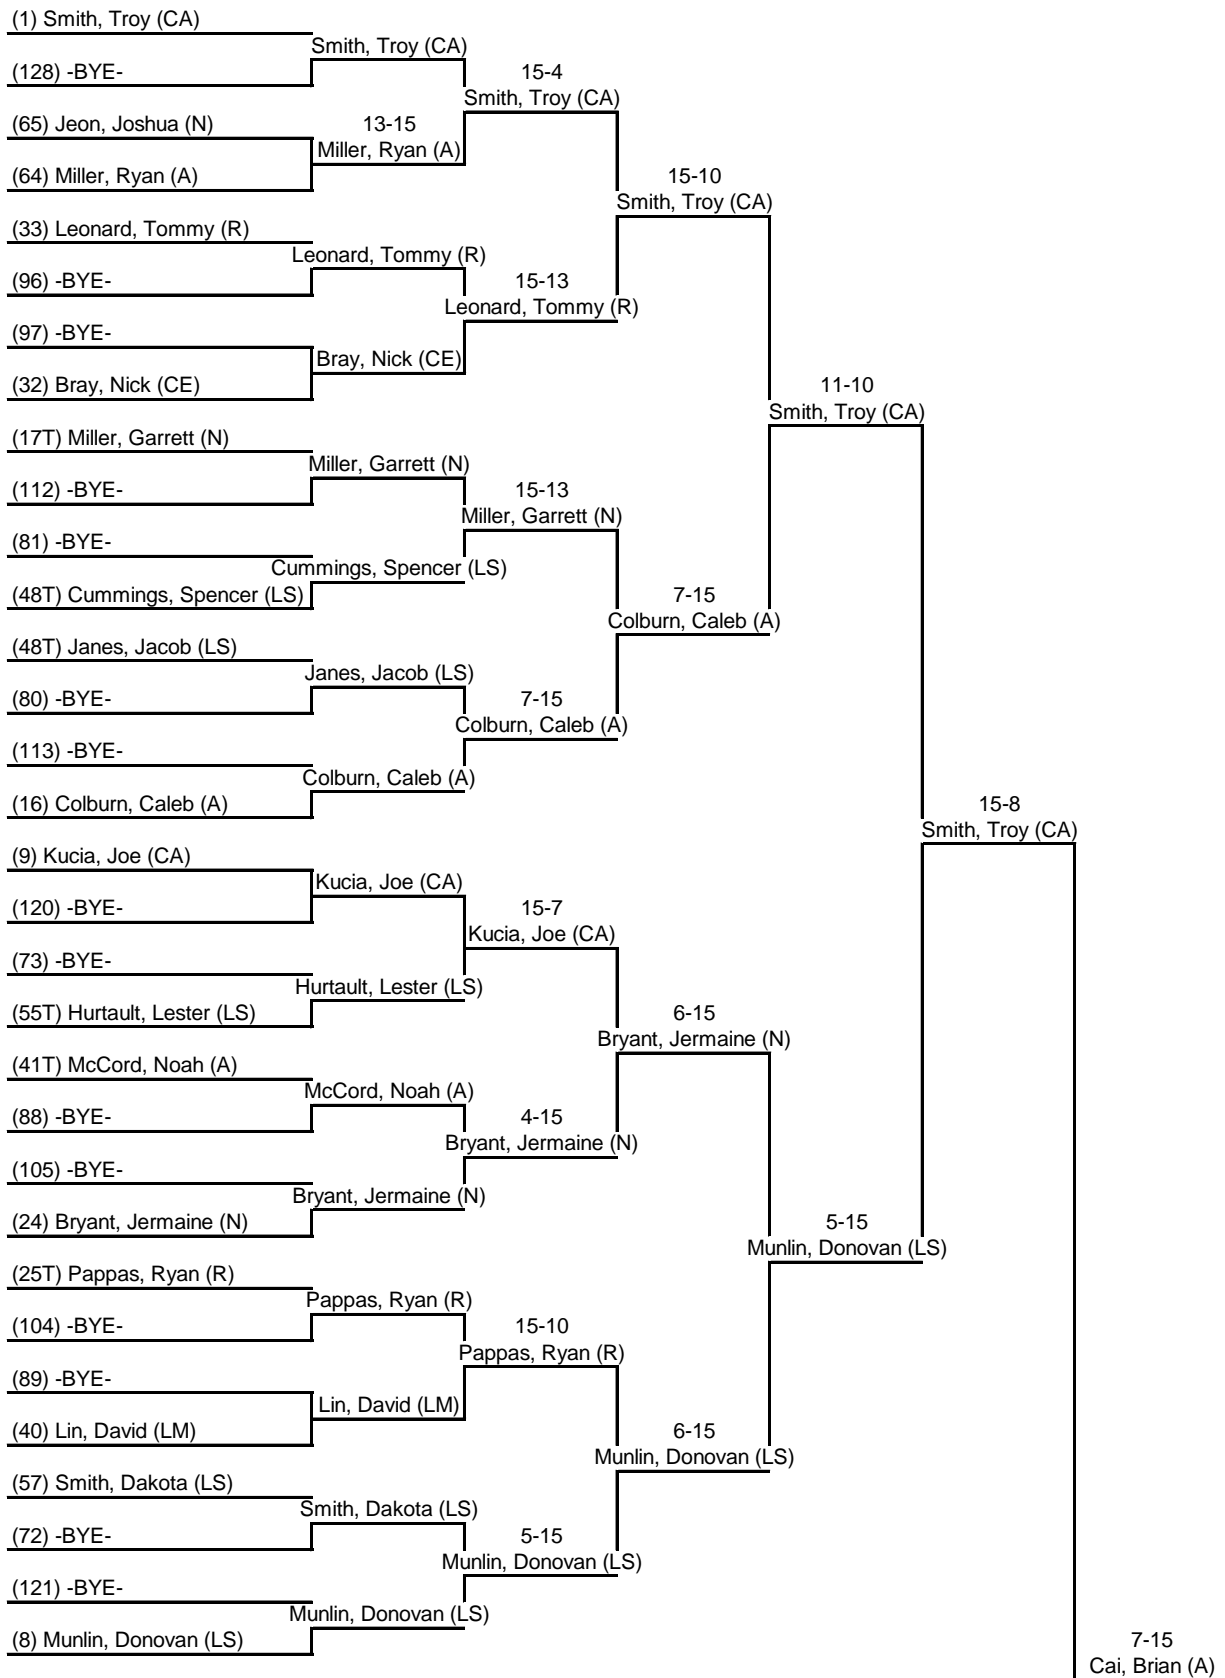

Round 2: Direct Elimination 1 Nov 2014 Centennial: Men's Epee - DE 11:22 AM-3:04 PM

Table of 128	Table of 64	Table of 32	Table of 16	Table of 8	Semi-final	Final
Ended at: 12:06 PM	12:37 PM	1:16 PM	1:46 PM	2:11 PM	2:34 PM	3:03 PM