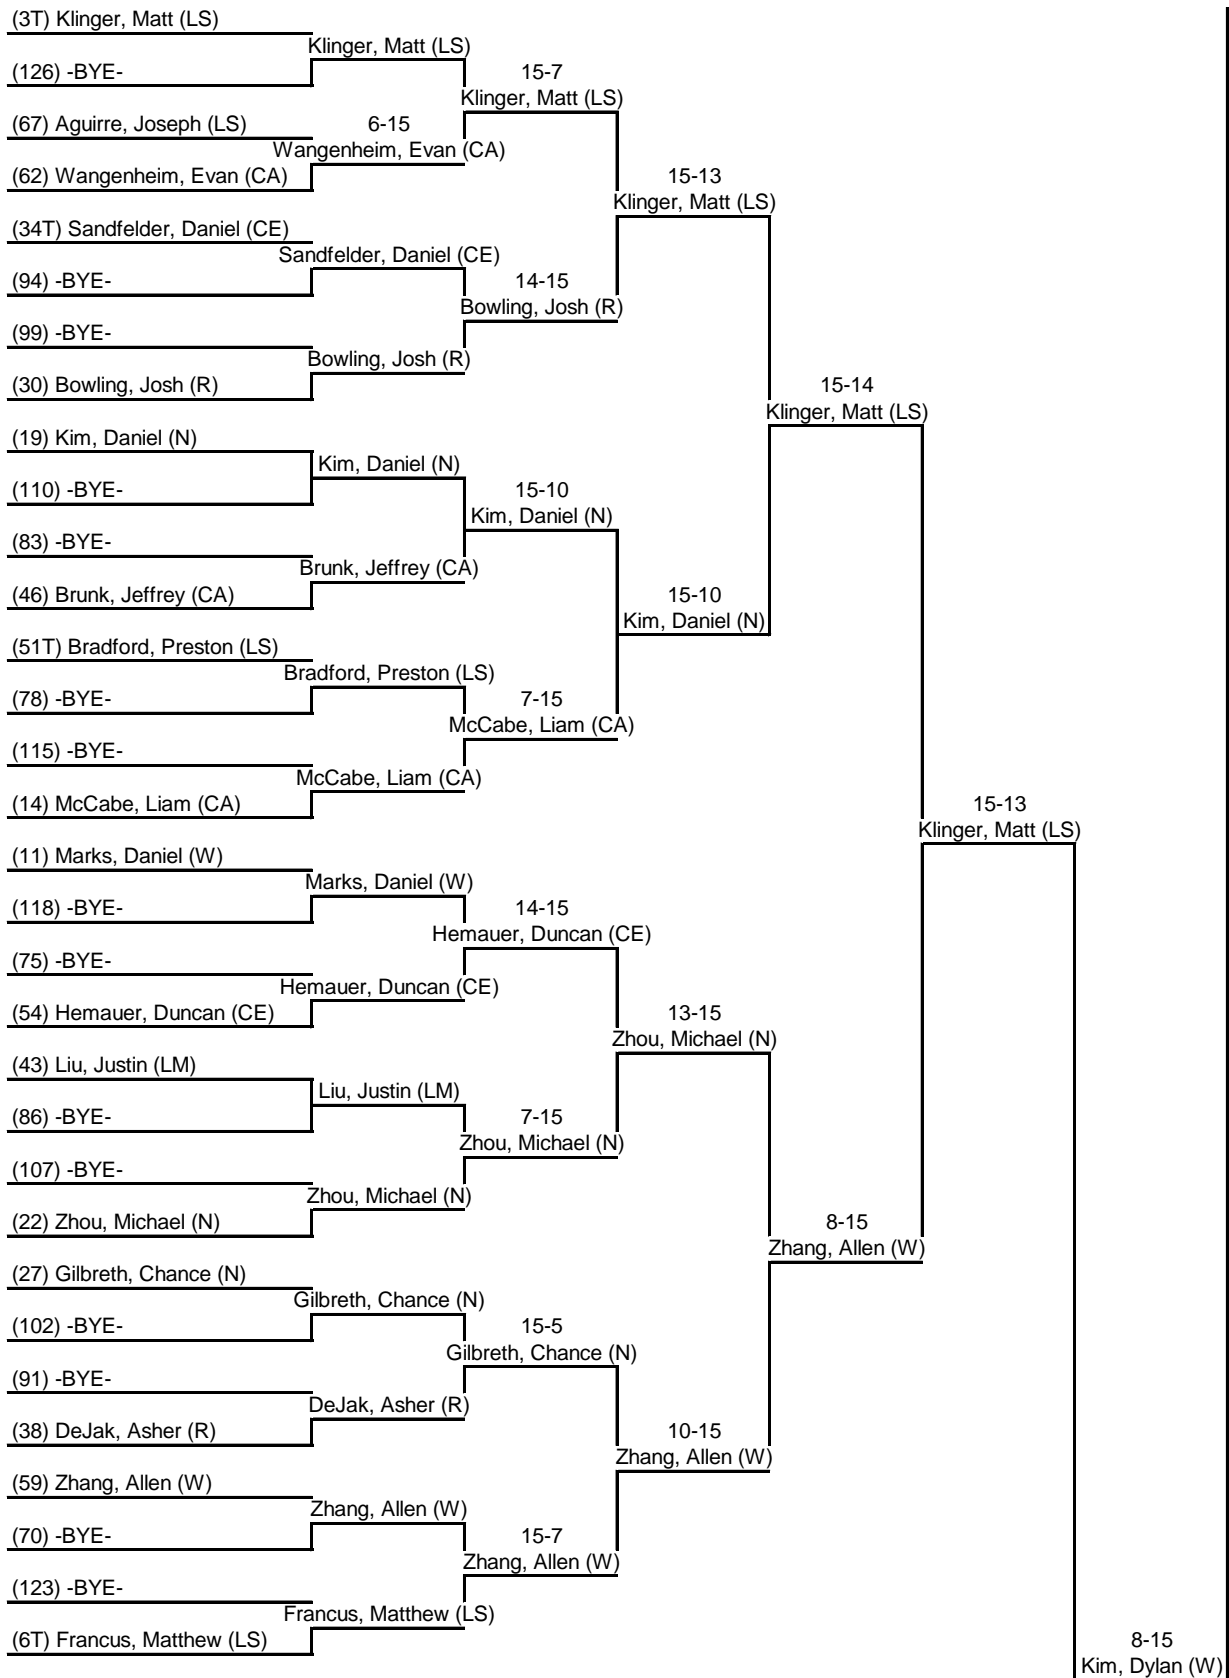

Round 2: Direct Elimination 1 Nov 2014 Centennial: Men's Epee - DE 11:22 AM-3:04 PM

Table of 128	Table of 64	Table of 32	Table of 16	Table of 8	Semi-final	Final
Ended at: 12:06 PM	12:37 PM	1:16 PM	1:46 PM	2:11 PM	2:34 PM	3:03 PM