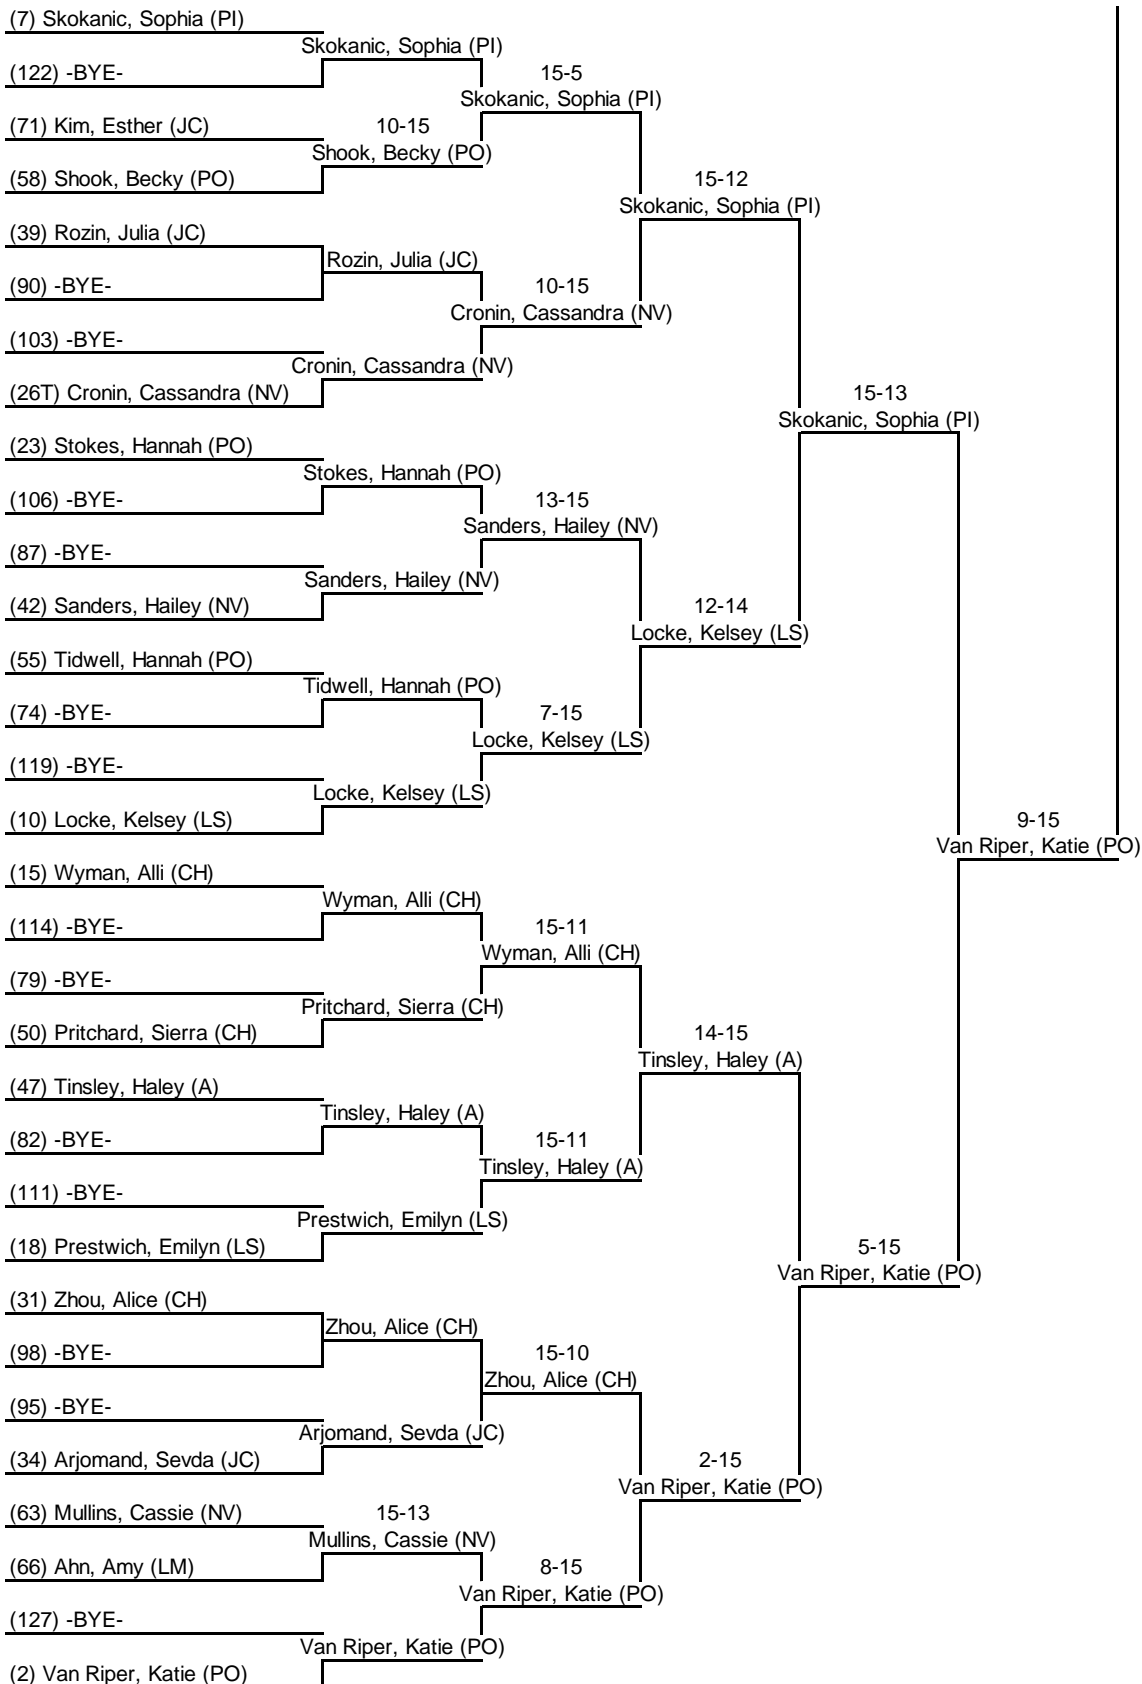

Round 2: Direct Elimination

2 Nov 2013 Pope: Women's Epee - DE 12:56 PM-4:39 PM

Table of 128	Table of 64	Table of 32	Table of 16	Table of 8	Semi-final	Final
Ended at: 1:33 PM	2:21 PM	2:40 PM	3:17 PM	3:40 PM	4:04 PM	4:38 PM