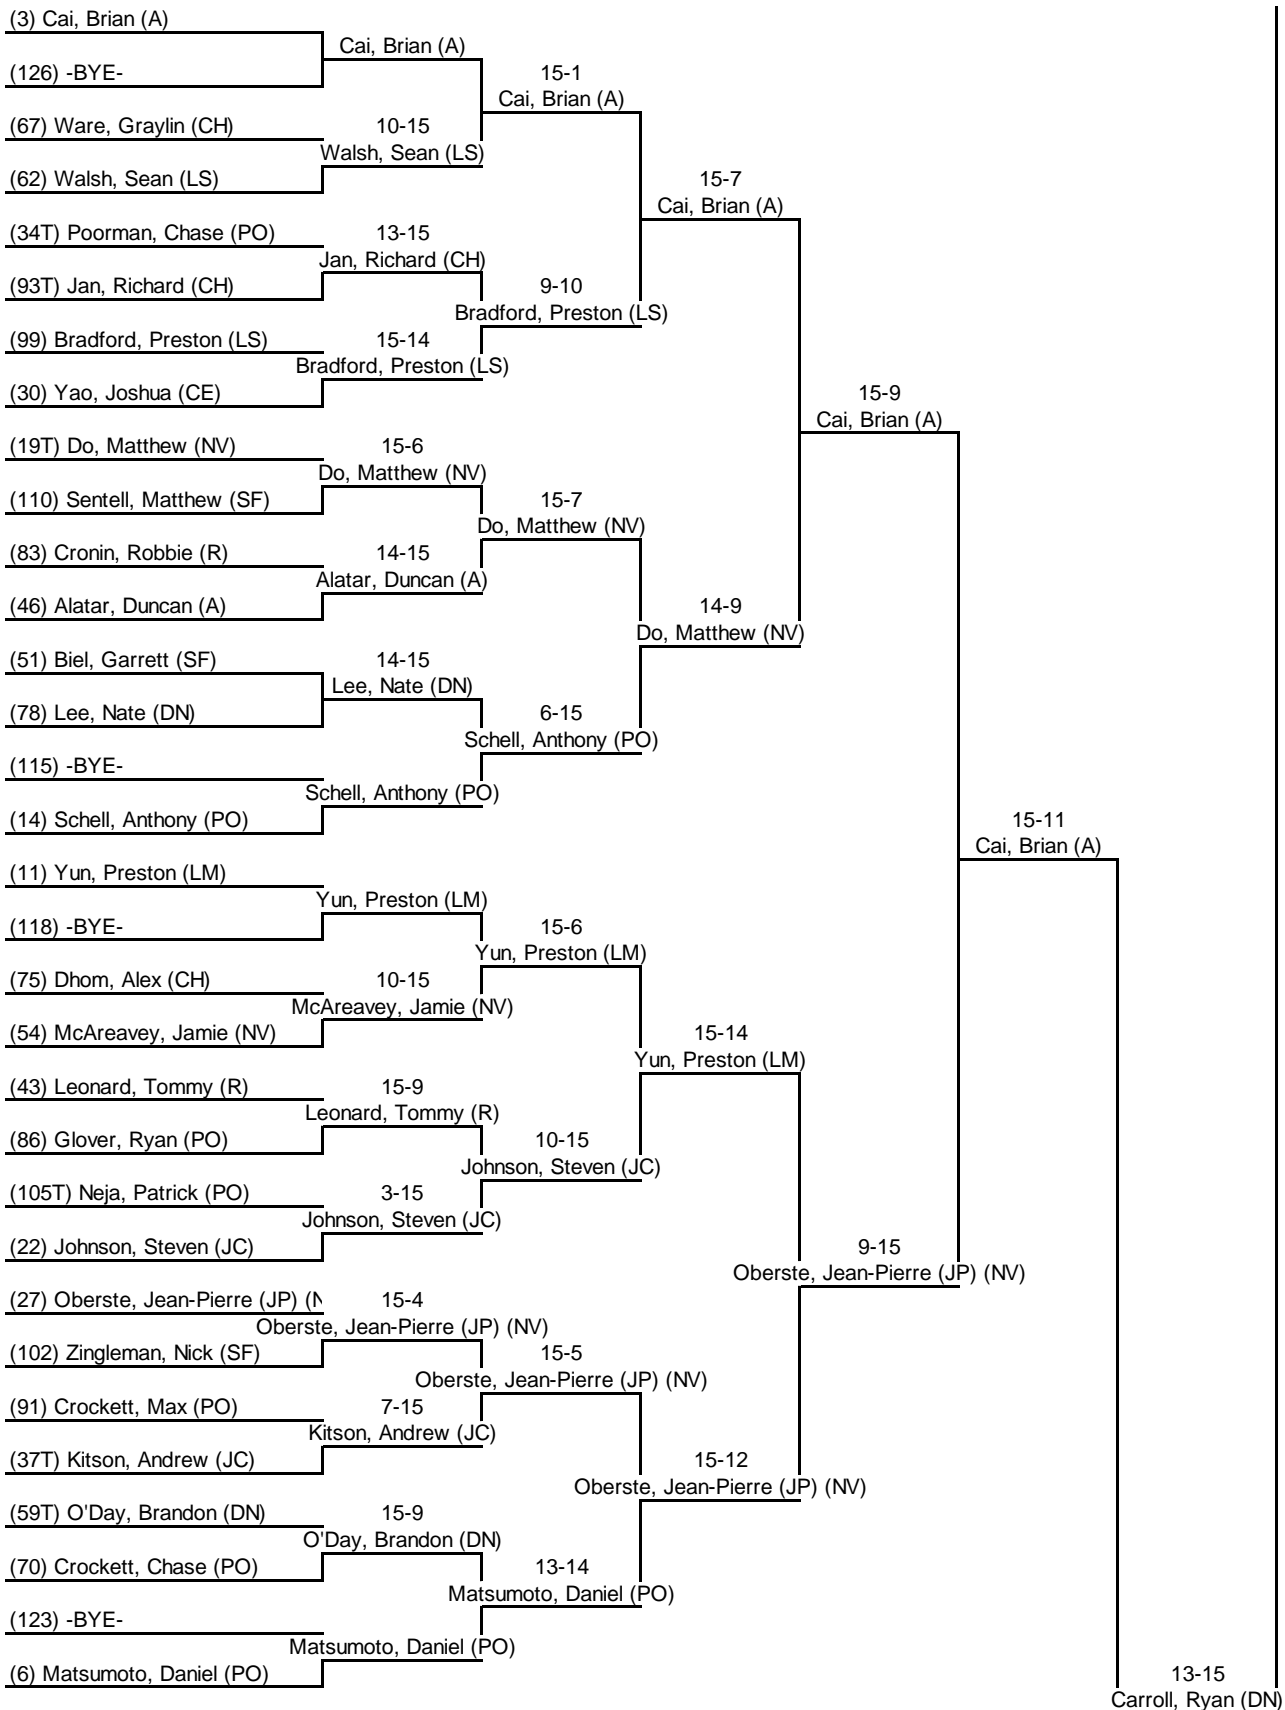

Round 2: Direct Elimination 2 Nov 2013 Pope: Men's Epee - DE 11:15 AM-4:20 PM

Table of 128	Table of 64	Table of 32	Table of 16	Table of 8	Semi-final	Final
Ended at: 12:43 PM	1:54 PM	2:19 PM	2:50 PM	3:22 PM	3:54 PM	4:19 PM