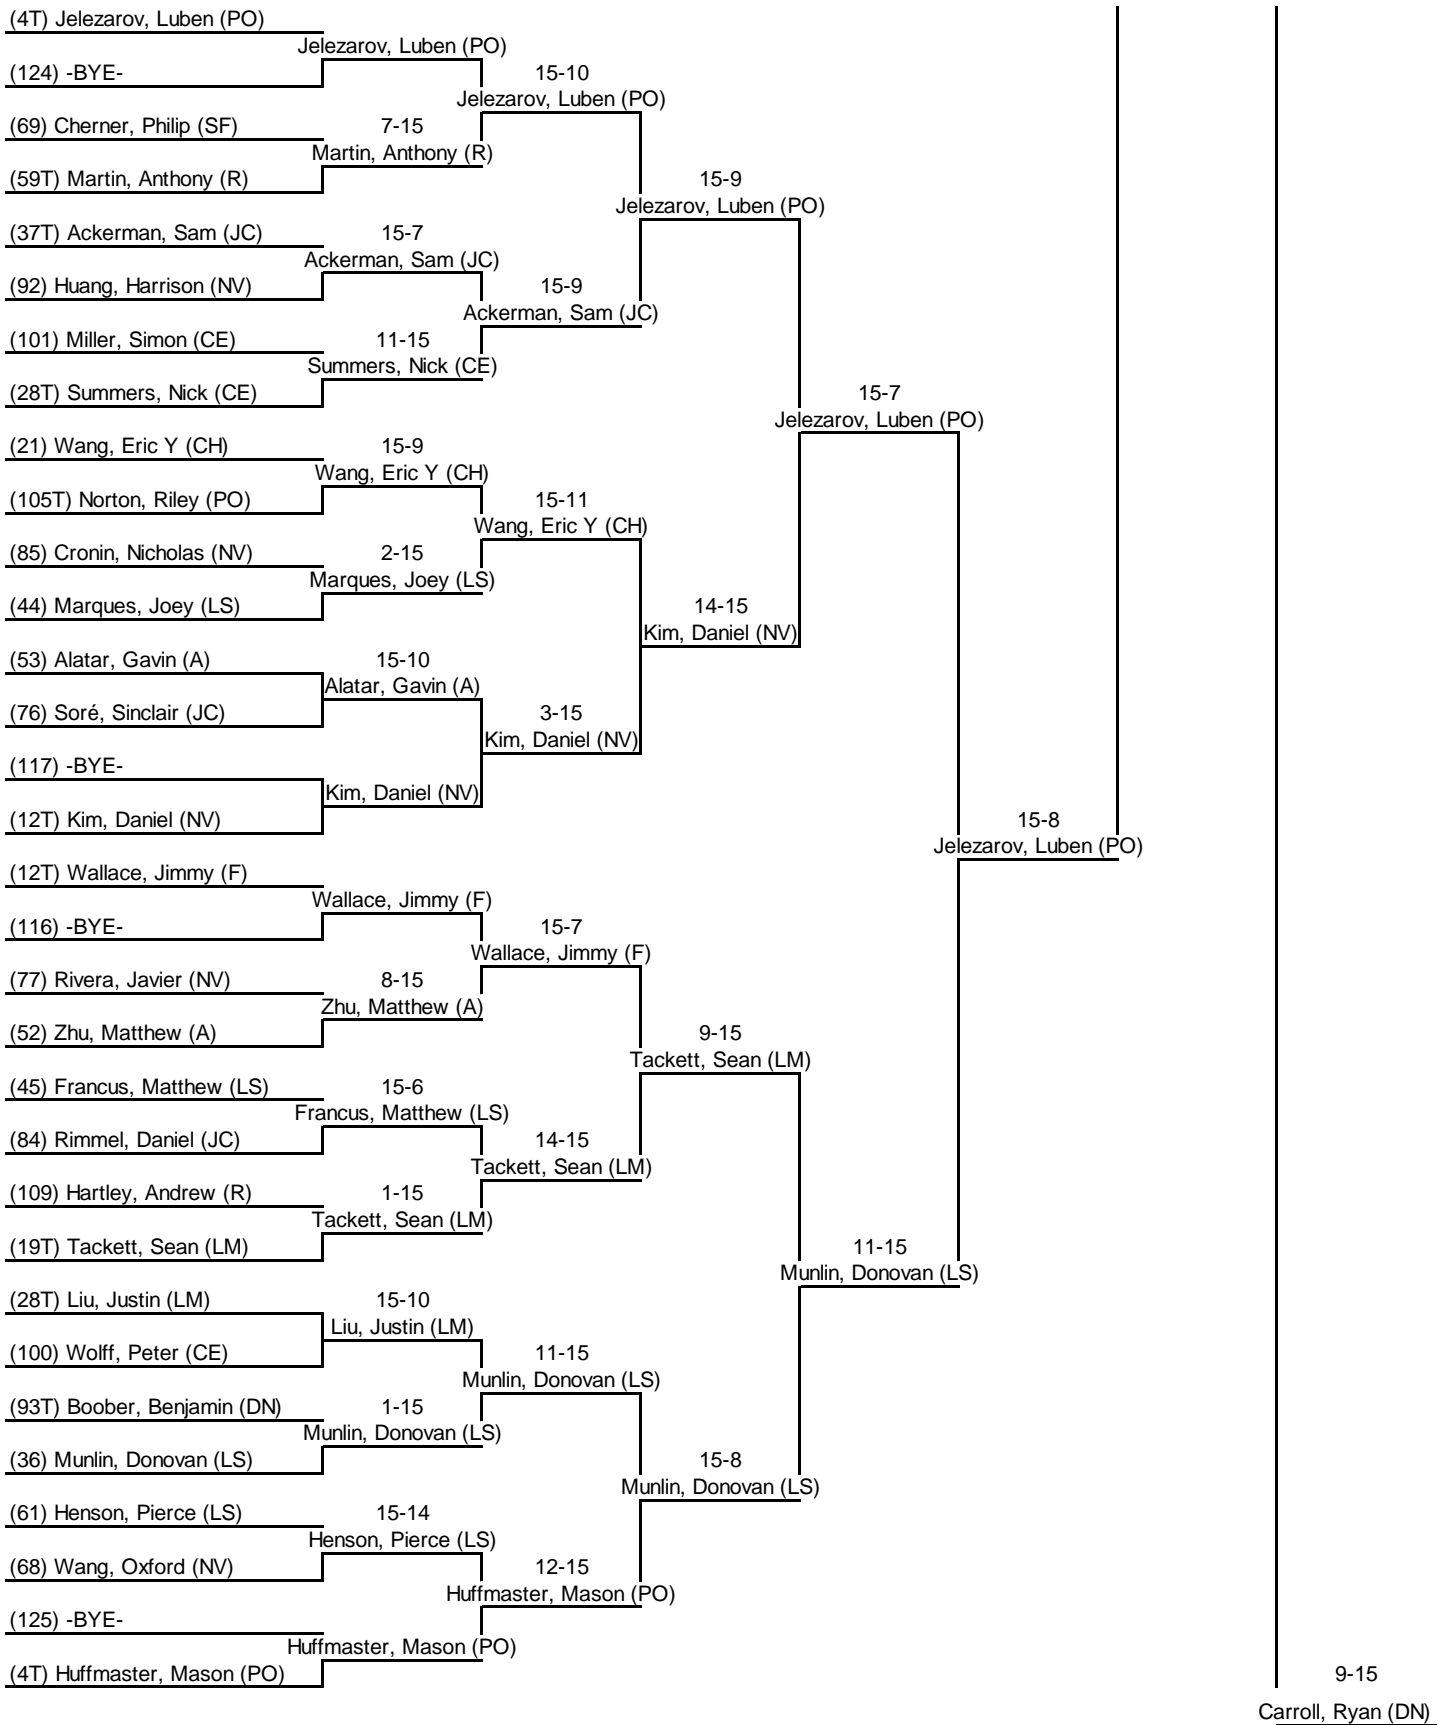

Round 2: Direct Elimination 2 Nov 2013 Pope: Men's Epee - DE 11:15 AM-4:20 PM

Table of 128	Table of 64	Table of 32	Table of 16	Table of 8	Semi-final	Final
Ended at: 12:43 PM	1:54 PM	2:19 PM	2:50 PM	3:22 PM	3:54 PM	4:19 PM