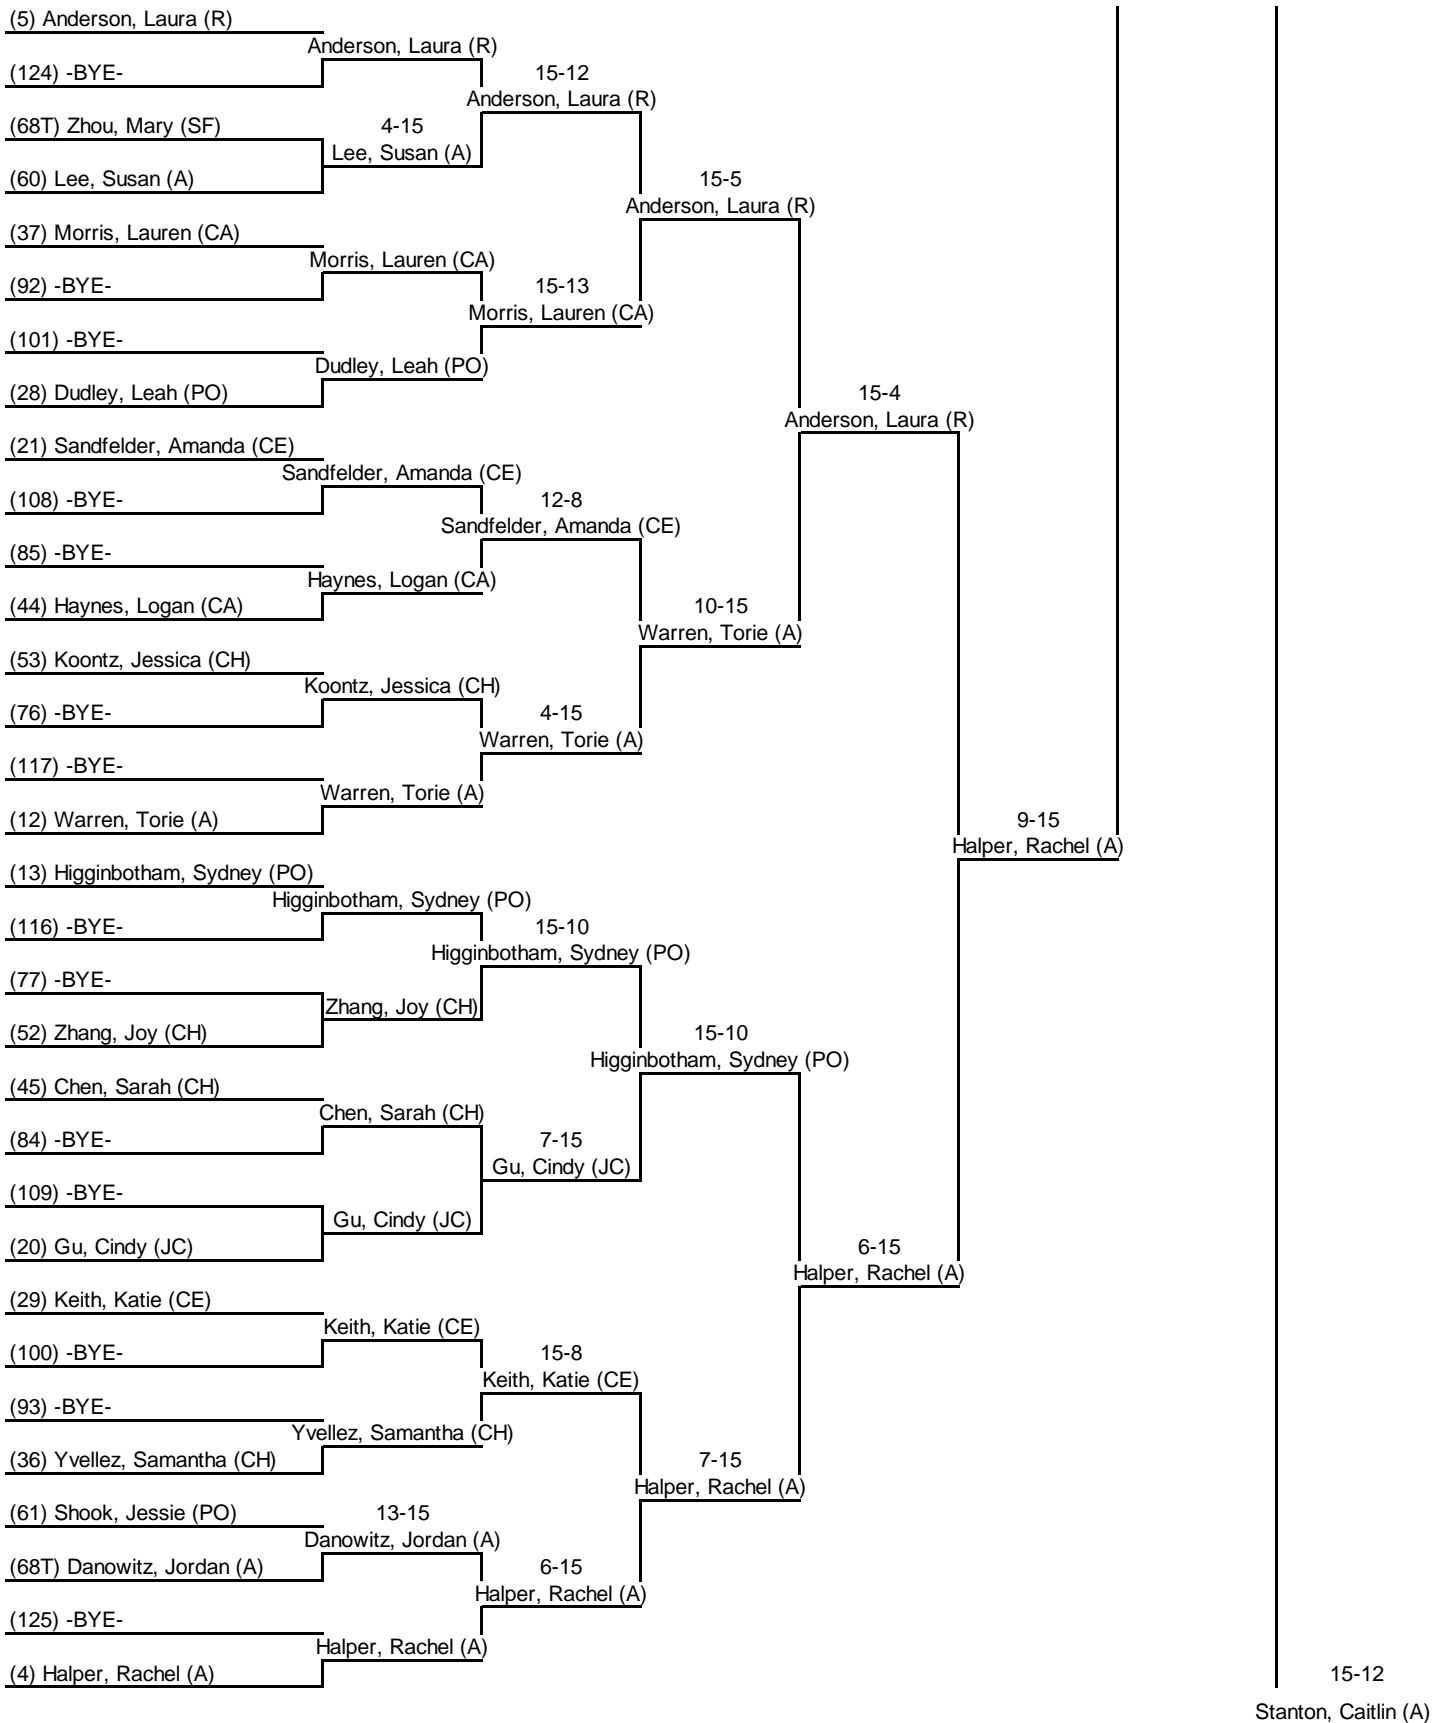

Round 2: Direct Elimination 2 Nov 2013 Pope: Women's Epee - DE 12:56 PM-4:39 PM

Table of 128	Table of 64	Table of 32	Table of 16	Table of 8	Semi-final	Final
Ended at: 1:33 PM	2:21 PM	2:40 PM	3:17 PM	3:40 PM	4:04 PM	4:38 PM