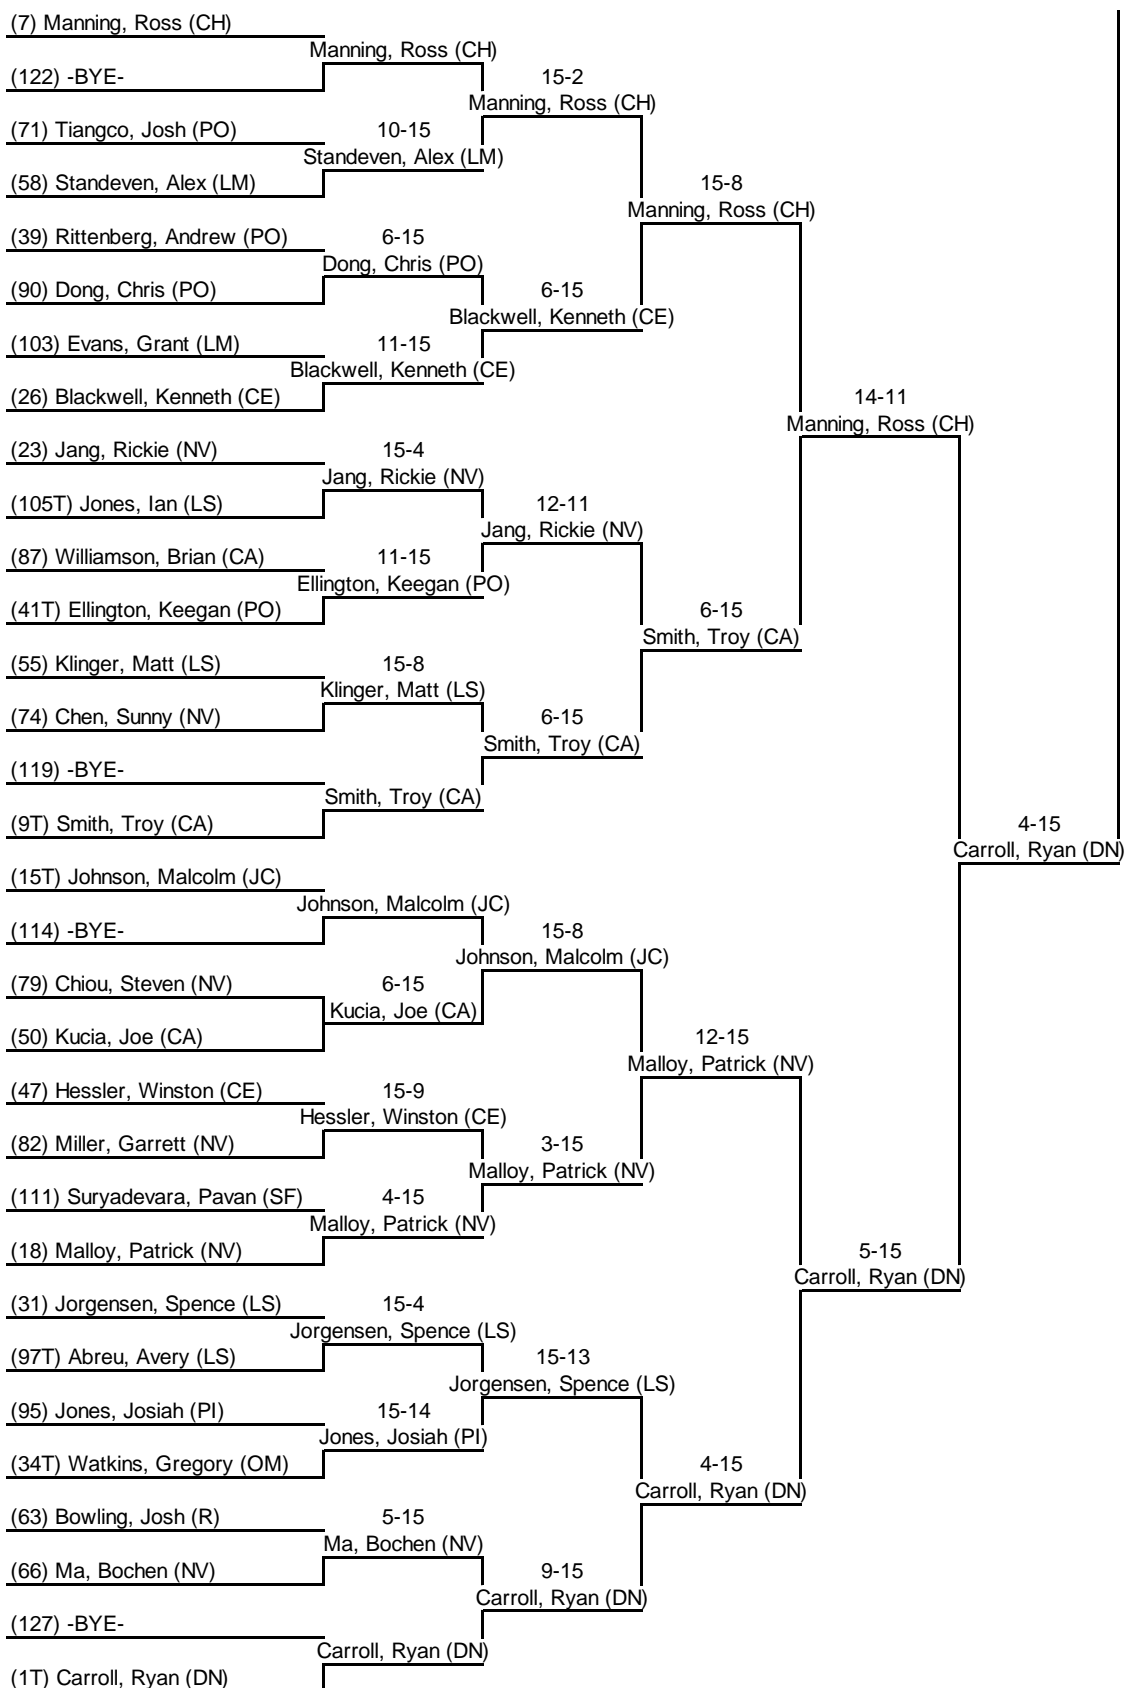

Round 2: Direct Elimination 2 Nov 2013 Pope: Men's Epee - DE 11:15 AM-4:20 PM

Table of 128	Table of 64	Table of 32	Table of 16	Table of 8	Semi-final	Final
Ended at: 12:43 PM	1:54 PM	2:19 PM	2:50 PM	3:22 PM	3:54 PM	4:19 PM