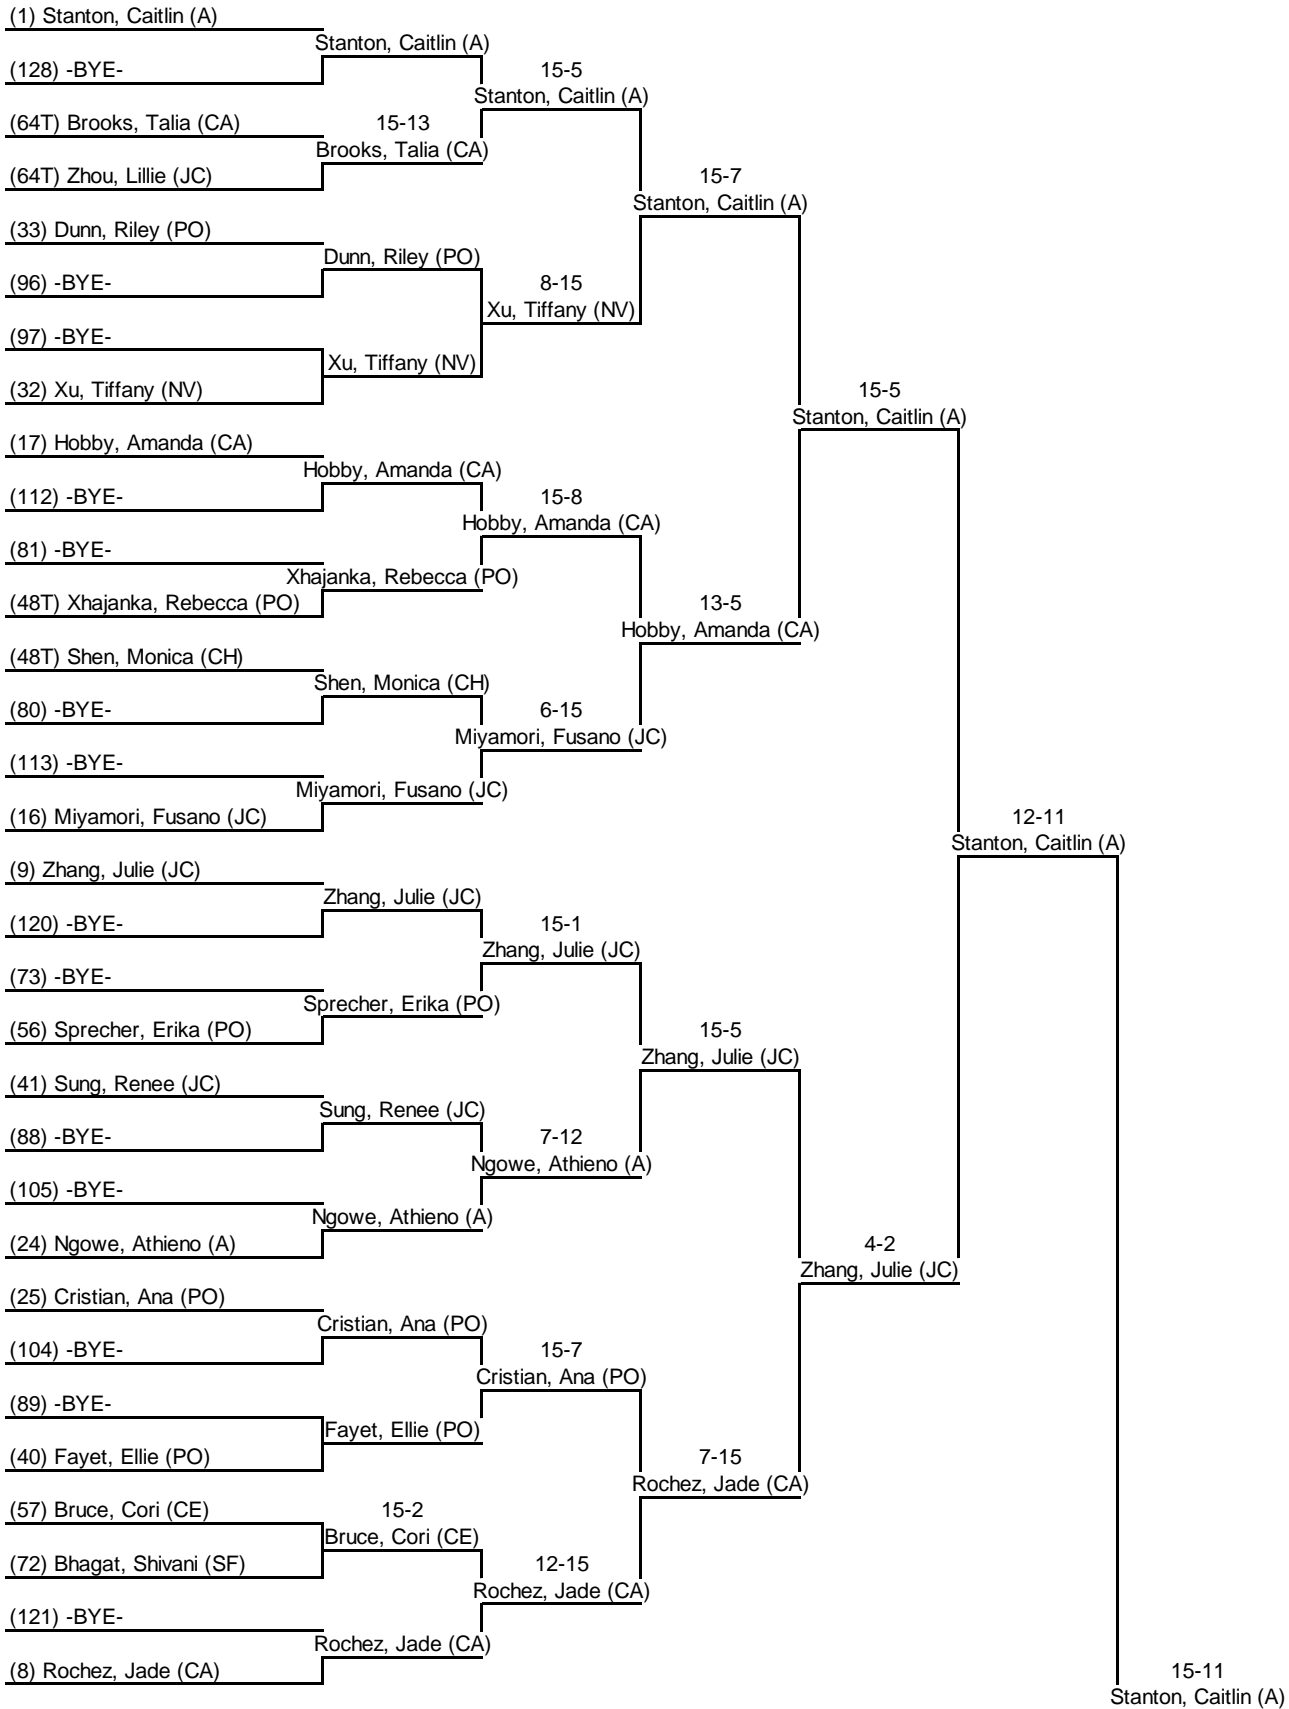

Round 2: Direct Elimination 2 Nov 2013 Pope: Women's Epee - DE 12:56 PM-4:39 PM

Table of 128	Table of 64	Table of 32	Table of 16	Table of 8	Semi-final	Final
Ended at: 1:33 PM	2:21 PM	2:40 PM	3:17 PM	3:40 PM	4:04 PM	4:38 PM