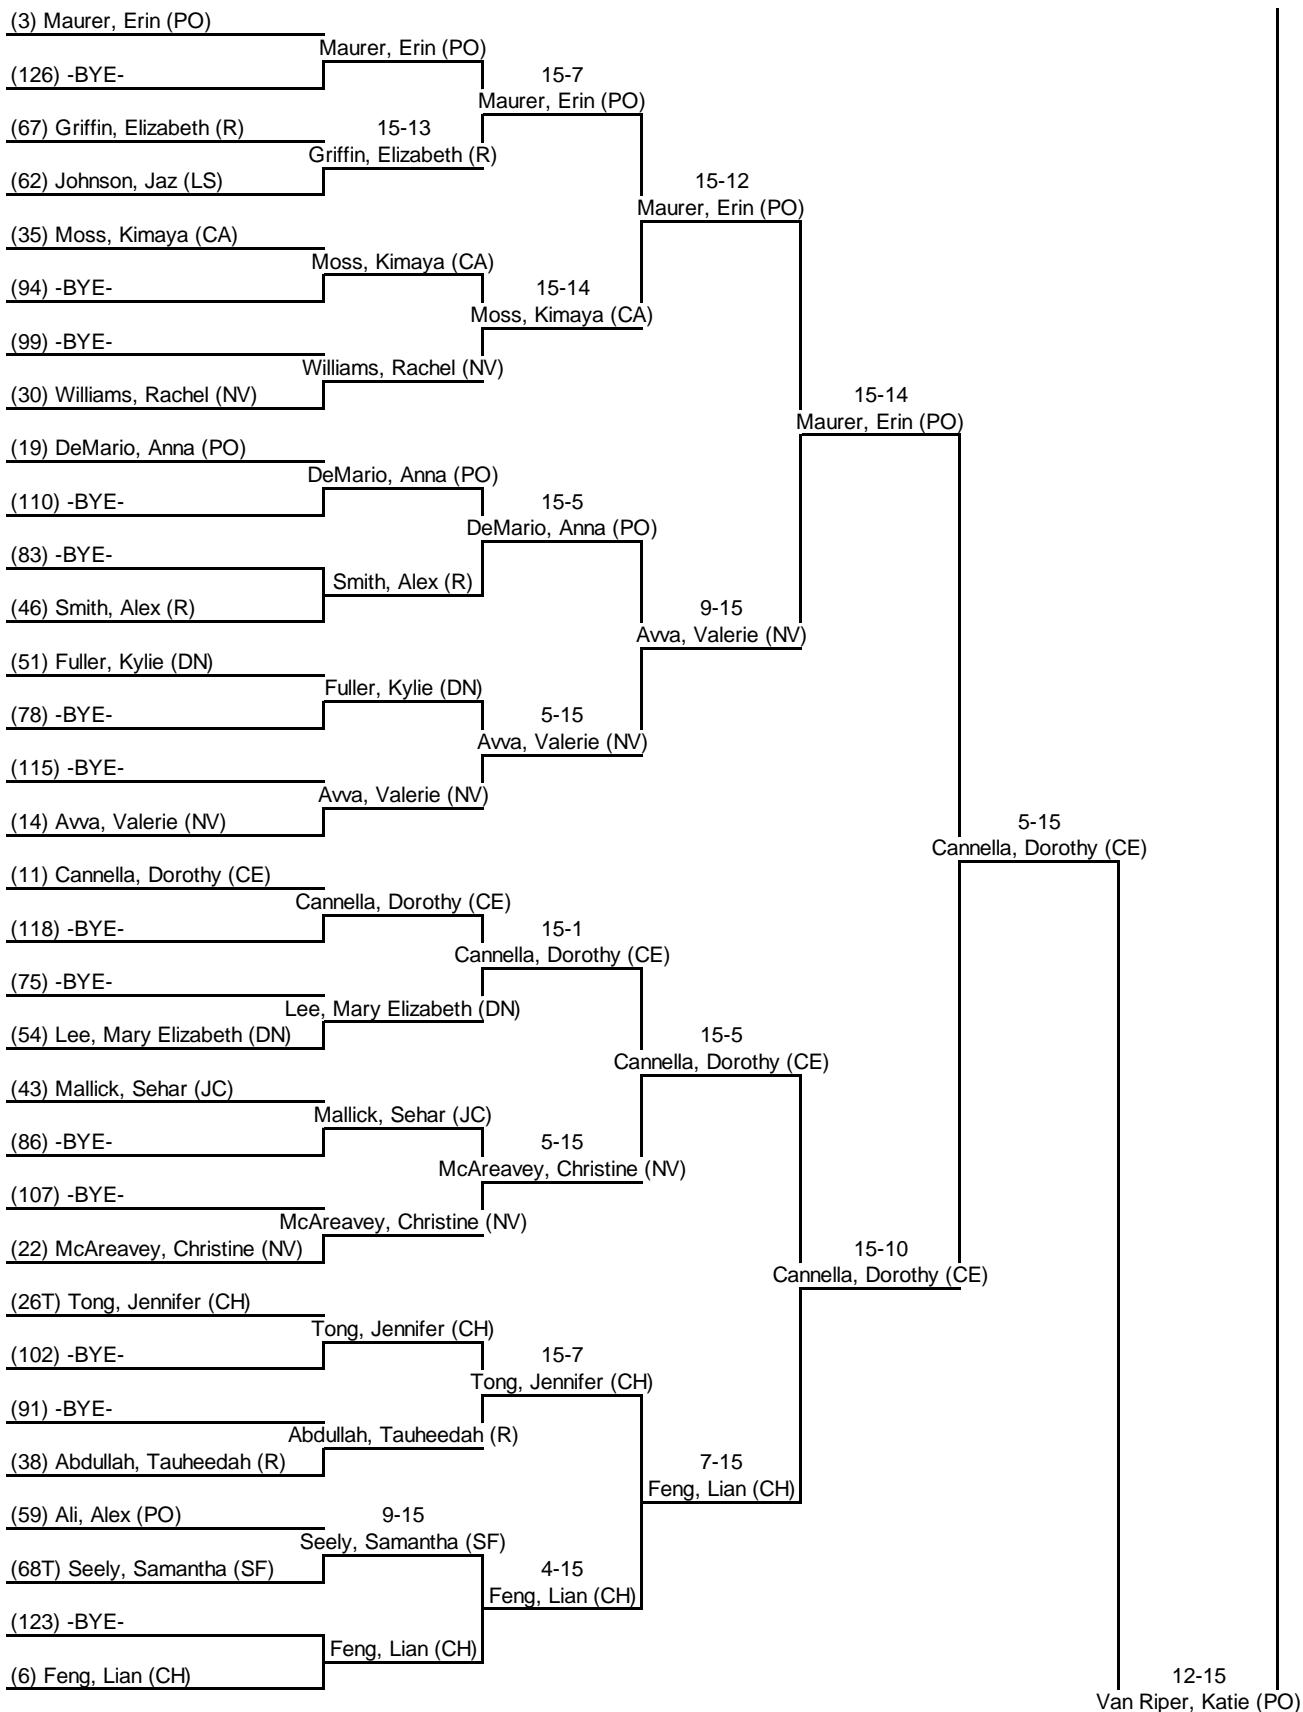

Round 2: Direct Elimination 2 Nov 2013 Pope: Women's Epee - DE 12:56 PM-4:39 PM

Table of 128	Table of 64	Table of 32	Table of 16	Table of 8	Semi-final	Final
Ended at: 1:33 PM	2:21 PM	2:40 PM	3:17 PM	3:40 PM	4:04 PM	4:38 PM