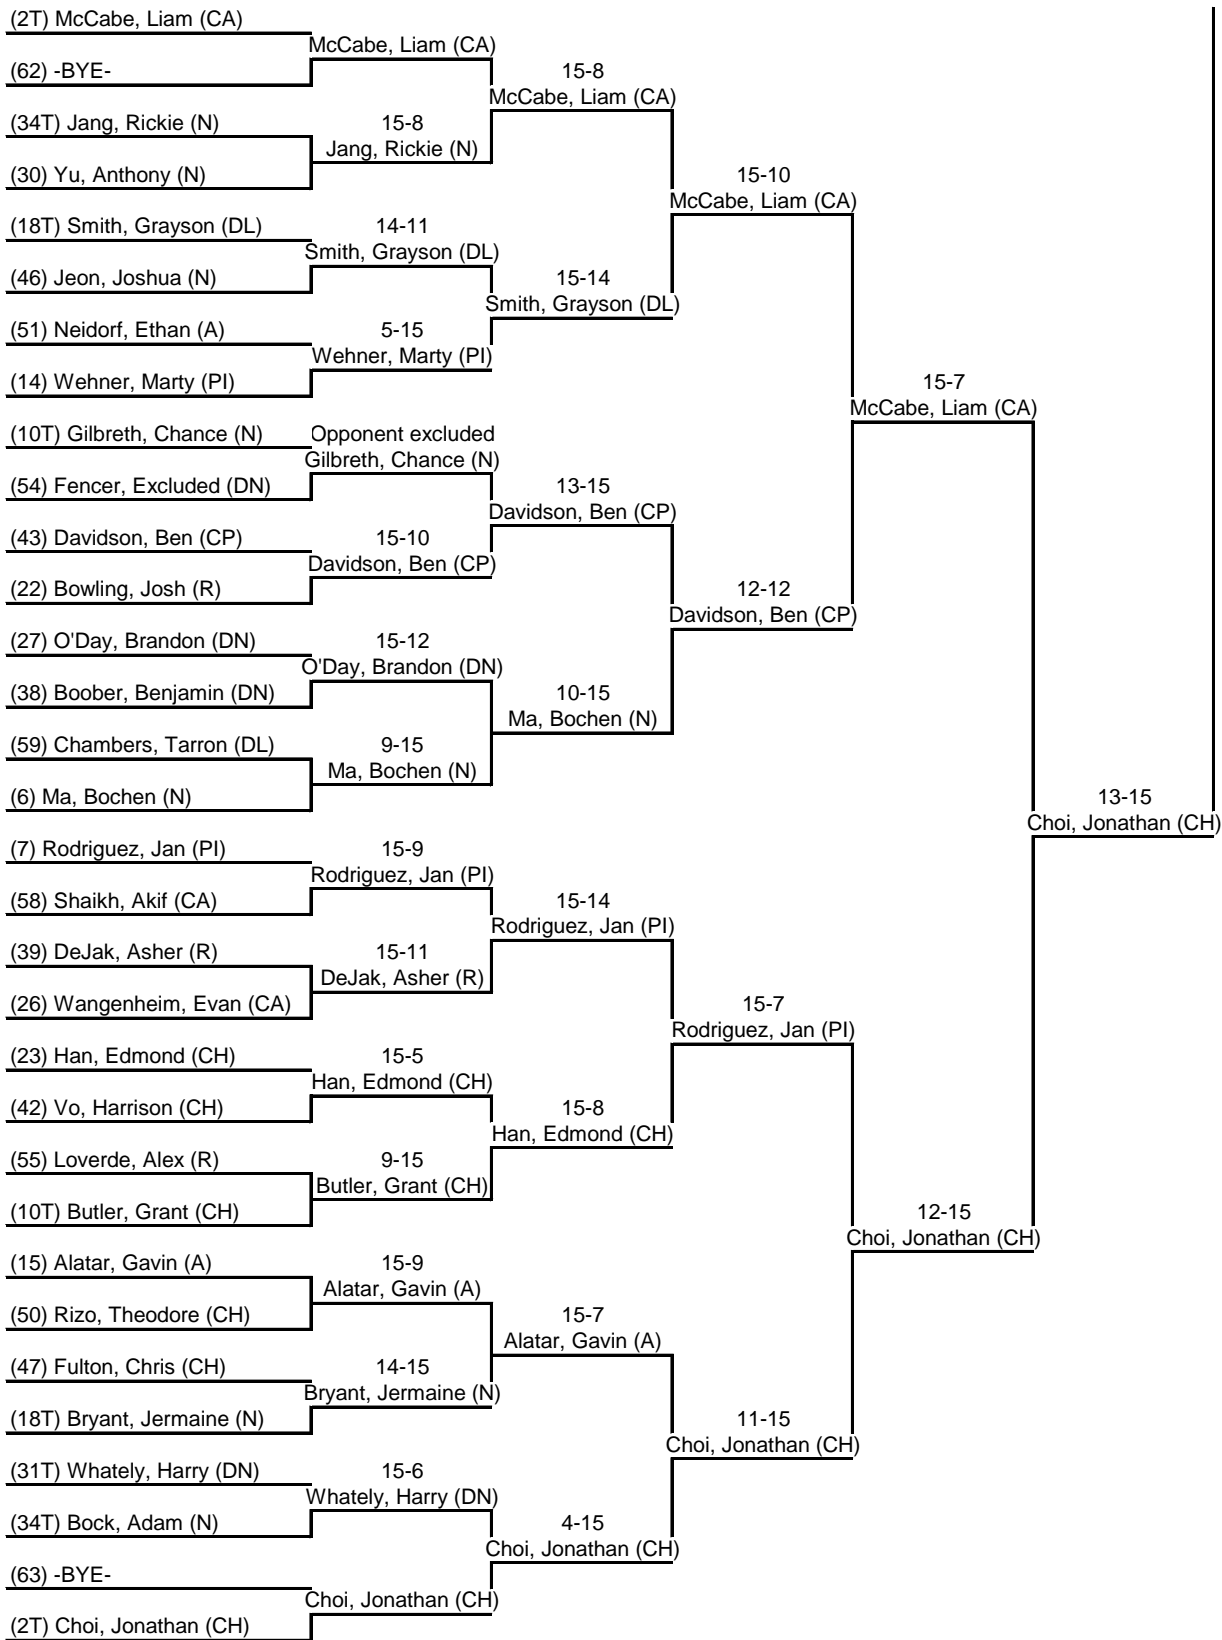

Round 2: Direct Elimination

17 Jan 2015 Northview: Men's Epee - DE 11:15 AM-2:58 PM

Table of 64	Table of 32	Table of 16	Table of 8	Semi-final	Final
Ended at: 12:31 PM	1:00 PM	1:40 PM	2:01 PM	2:28 PM	2:57 PM