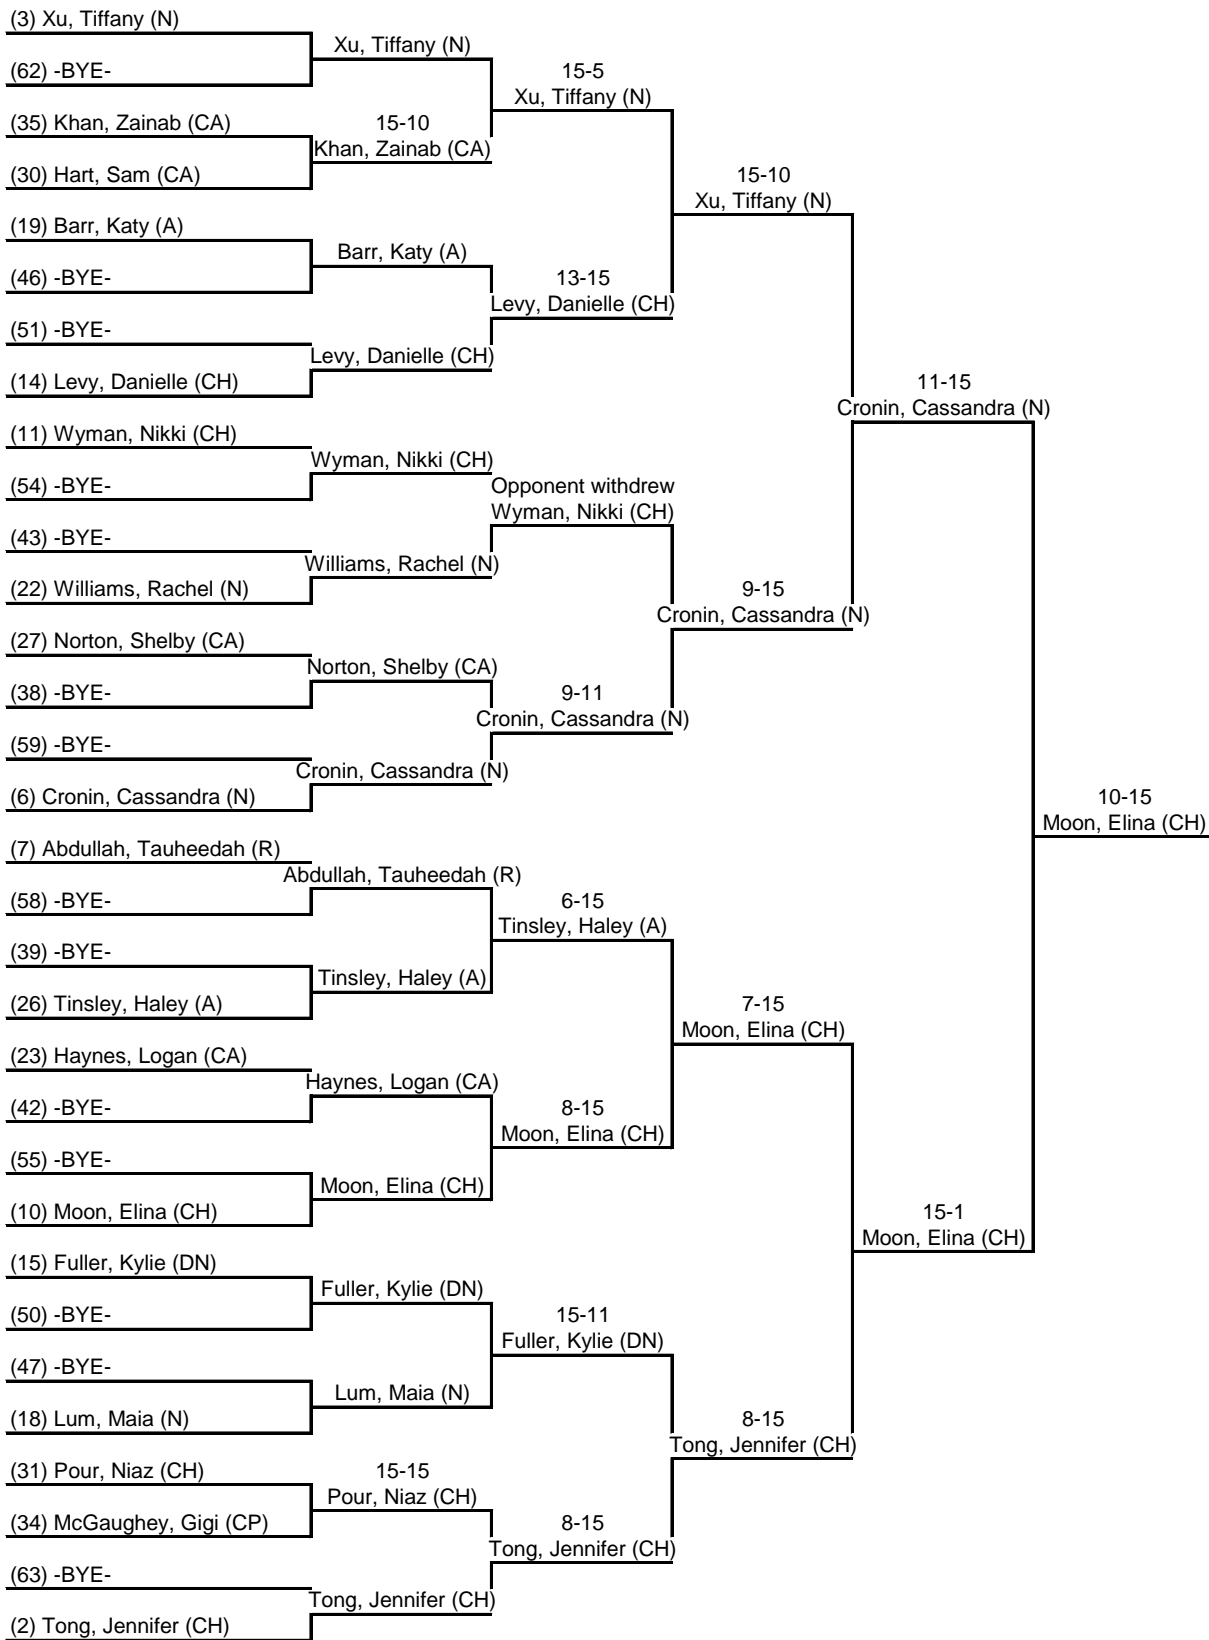

Round 2: Direct Elimination

17 Jan 2015 Northview: Women's Epee - DE 12:23 PM-3:09 PM

Table of 64	Table of 32	Table of 16	Table of 8	Semi-final	Final
Ended at: 12:58 PM	1:32 PM	1:51 PM	2:20 PM	2:43 PM	3:08 PM