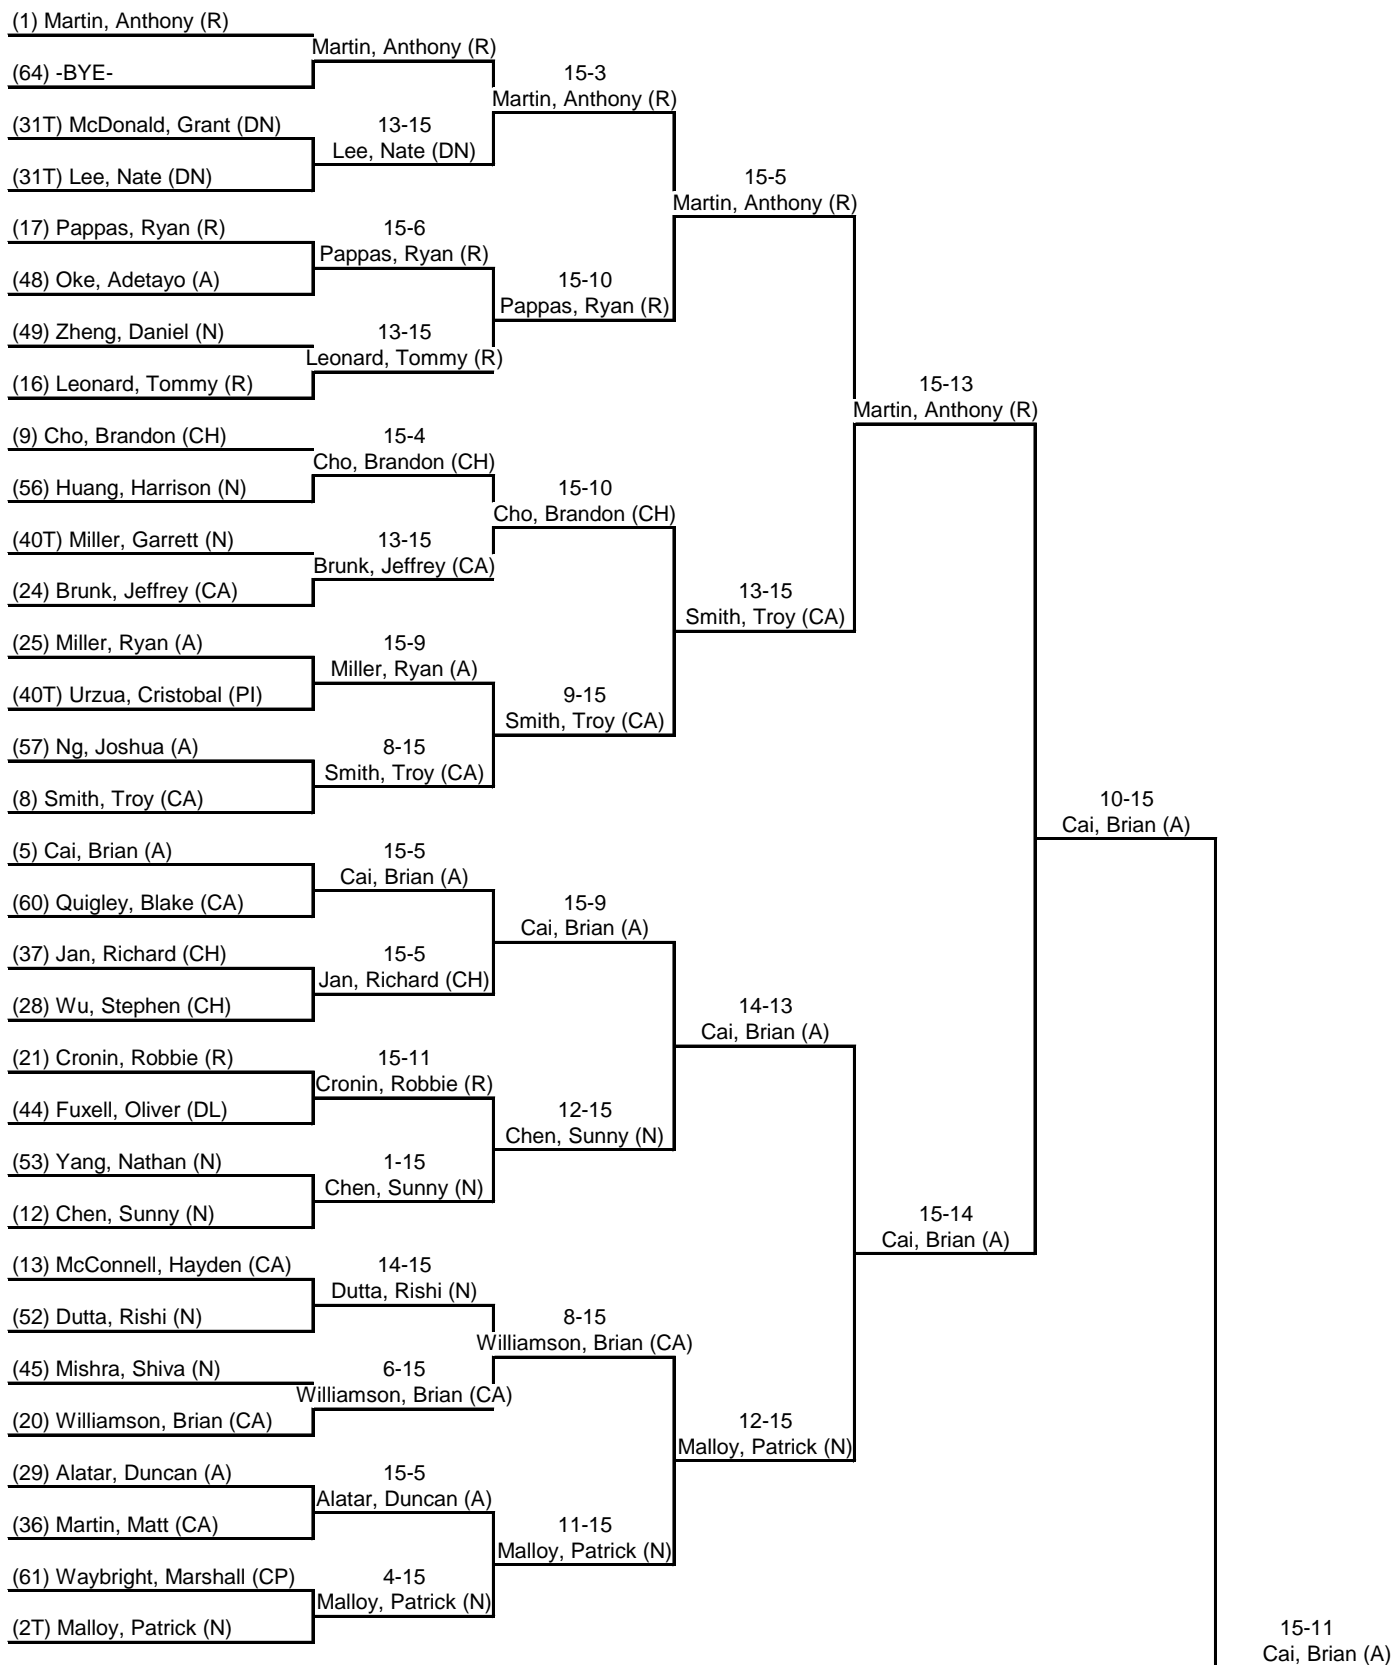

Round 2: Direct Elimination

17 Jan 2015 Northview: Men's Epee - DE 11:15 AM-2:58 PM

Table of 64	Table of 32	Table of 16	Table of 8	Semi-final	Final
Ended at: 12:31 PM	1:00 PM	1:40 PM	2:01 PM	2:28 PM	2:57 PM