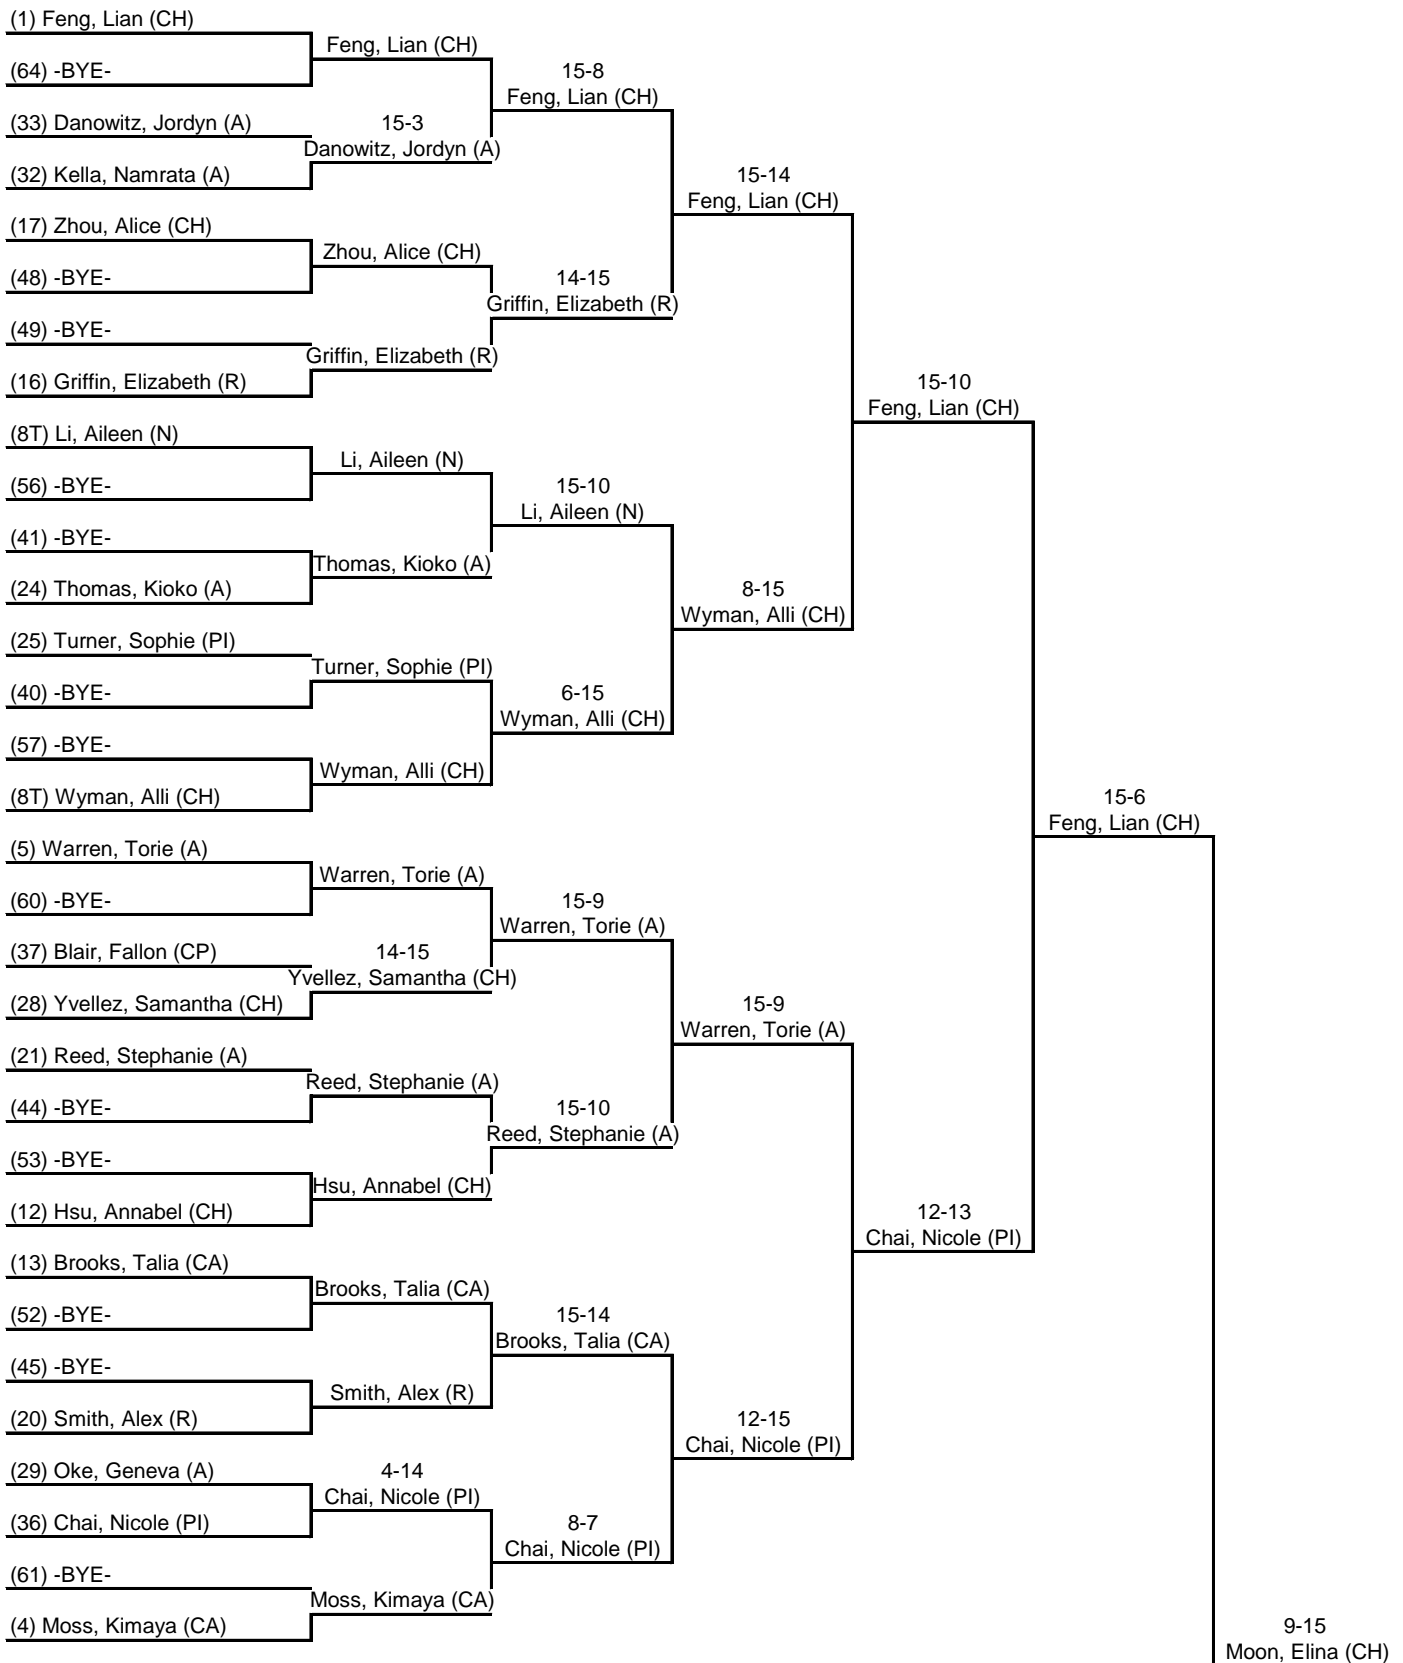

Round 2: Direct Elimination

17 Jan 2015 Northview: Women's Epee - DE 12:23 PM-3:09 PM

Table of 64	Table of 32	Table of 16	Table of 8	Semi-final	Final
Ended at: 12:58 PM	1:32 PM	1:51 PM	2:20 PM	2:43 PM	3:08 PM