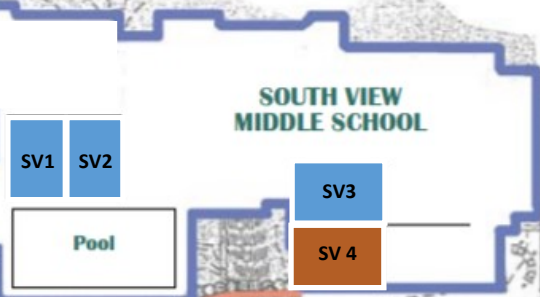

Red
Parking Lot

South View Lane

Highway
100

Normandale Road

ECC 1
ECC 2
ECC 3

Use this lot for ECC Gyms

Gold
Parking Lot

Green
Parking Lot

SV1 SV2
Pool
SV3
SV 4

Use this lot for all SV gyms

Please note—the SV 4 gym is on the lower level. All gyms in blue (at SV & ECC) are on the main levels

South View
SOUTH
Parking Lot

KUHLMAN
STADIUM

Concord Avenue